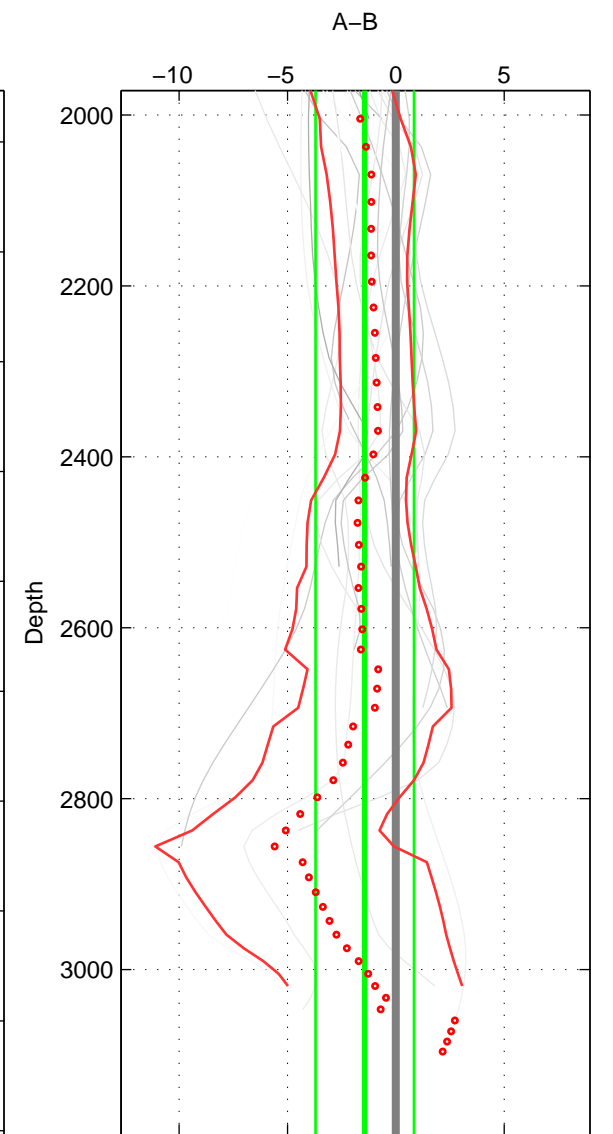

Cruise A (red). Date: Jul 1997 Cruisename: 154-06MT19970707

Cruise B (blue). Date: Jun 2008 Cruisename: 276-35TH20080610

\*\*\* "Favourite" values are means of spaces 1 2 3.

	Offset	O.StDev	Ratio	R.Stdev	Rating
SIGMA:	-2.834	2.092	0.999	0.001	4
THETA:	-3.387	2.095	0.999	0.001	4
DEPTH:	-1.431	2.275	0.999	0.001	4
FAV. :	-2.551	2.154	0.999	0.001	4

Profiles of A: 5  
 Profiles of B: 6  
 Diff profs : 19  
 WMoffset (A-B): -2.8344  
 WMoffset stdev: 2.0922  
 WMratio (A/B): 0.99877  
 WMratio stdev: 0.00090691

Quality (1-5): 4

Profiles of A: 5  
 Profiles of B: 6  
 Diff profs : 19  
 WMoffset (A-B): -3.3867  
 WMoffset stdev: 2.0954  
 WMratio (A/B): 0.99853  
 WMratio stdev: 0.0009081

Quality (1-5): 4

Profiles of A: 5  
 Profiles of B: 6  
 Diff profs : 19  
 WMoffset (A-B): -1.4314  
 WMoffset stdev: 2.2746  
 WMratio (A/B): 0.99938  
 WMratio stdev: 0.00098634

Quality (1-5): 4