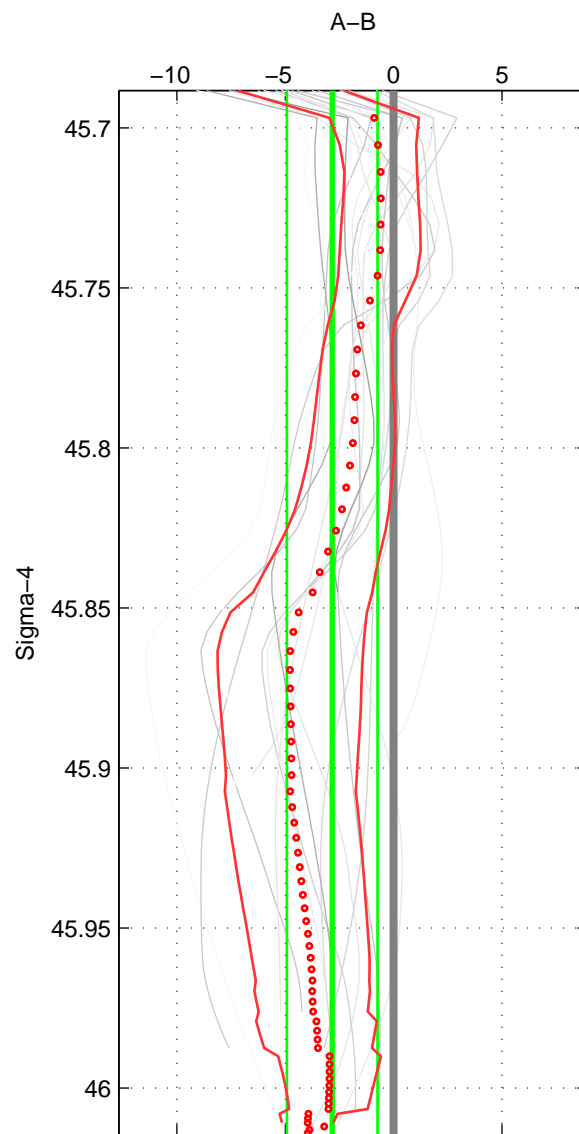

Cruise A (red). Date: Jul 1997 Cruisename: 154-06MT19970707

Cruise B (blue). Date: Jun 2008 Cruisename: 276-35TH20080610

\*\*\* "Favourite" values are means of spaces 1 2 3.

	Offset	O.StDev	Ratio	R.Stdev	Rating
SIGMA:	-2.834	2.092	0.999	0.001	4
THETA:	-3.387	2.095	0.999	0.001	4
DEPTH:	-1.431	2.275	0.999	0.001	4
FAV. :	-2.551	2.154	0.999	0.001	4

Profiles of A: 5  
 Profiles of B: 6  
 Diff profs : 19  
 WMoffset (A-B): -2.8344  
 WMoffset stdev: 2.0922  
 WMratio (A/B): 0.99877  
 WMratio stdev: 0.00090691

Quality (1-5): 4

Profiles of A: 5  
 Profiles of B: 6  
 Diff profs : 19  
 WMoffset (A-B): -3.3867  
 WMoffset stdev: 2.0954  
 WMratio (A/B): 0.99853  
 WMratio stdev: 0.0009081

Quality (1-5): 4

Profiles of A: 5  
 Profiles of B: 6  
 Diff profs : 19  
 WMoffset (A-B): -1.4314  
 WMoffset stdev: 2.2746  
 WMratio (A/B): 0.99938  
 WMratio stdev: 0.00098634

Quality (1-5): 4