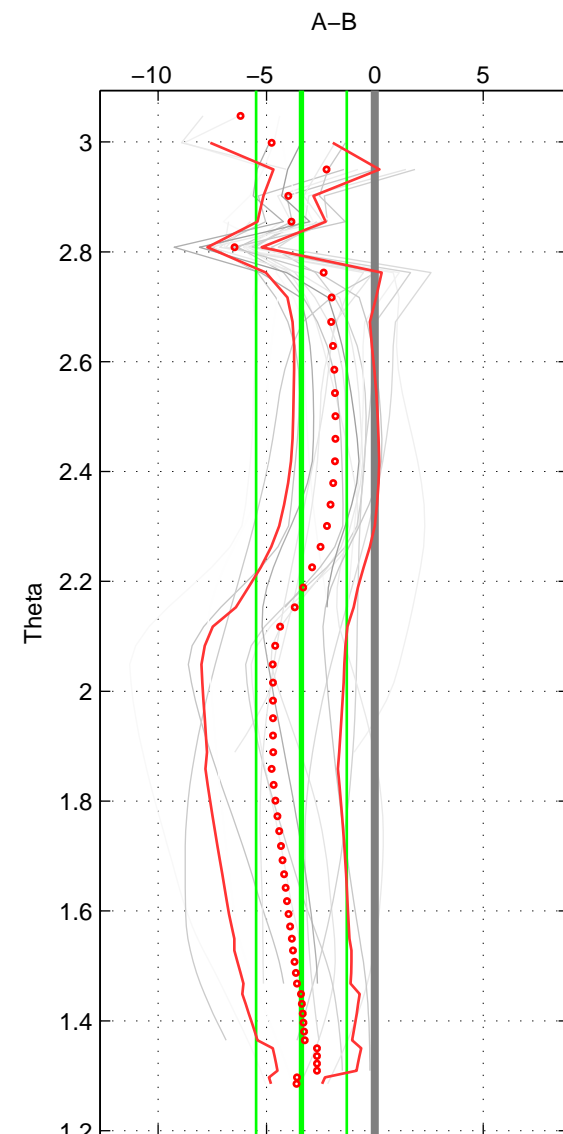

Cruise A (red). Date: Jul 1997 Cruisename: 154-06MT19970707

Cruise B (blue). Date: Jun 2008 Cruisename: 276-35TH20080610

\*\*\* "Favourite" values are means of spaces 1 2 3.

	Offset	O.StDev	Ratio	R.Stdev	Rating
SIGMA:	-2.834	2.092	0.999	0.001	4
THETA:	-3.387	2.095	0.999	0.001	4
DEPTH:	-1.431	2.275	0.999	0.001	4
FAV. :	-2.551	2.154	0.999	0.001	4

Profiles of A: 5  
 Profiles of B: 6  
 Diff profs : 19  
 WMoffset (A-B): -2.8344  
 WMoffset stdev: 2.0922  
 WMratio (A/B): 0.99877  
 WMratio stdev: 0.00090691

Quality (1-5): 4

Profiles of A: 5  
 Profiles of B: 6  
 Diff profs : 19  
 WMoffset (A-B): -3.3867  
 WMoffset stdev: 2.0954  
 WMratio (A/B): 0.99853  
 WMratio stdev: 0.0009081

Quality (1-5): 4

Profiles of A: 5  
 Profiles of B: 6  
 Diff profs : 19  
 WMoffset (A-B): -1.4314  
 WMoffset stdev: 2.2746  
 WMratio (A/B): 0.99938  
 WMratio stdev: 0.00098634

Quality (1-5): 4