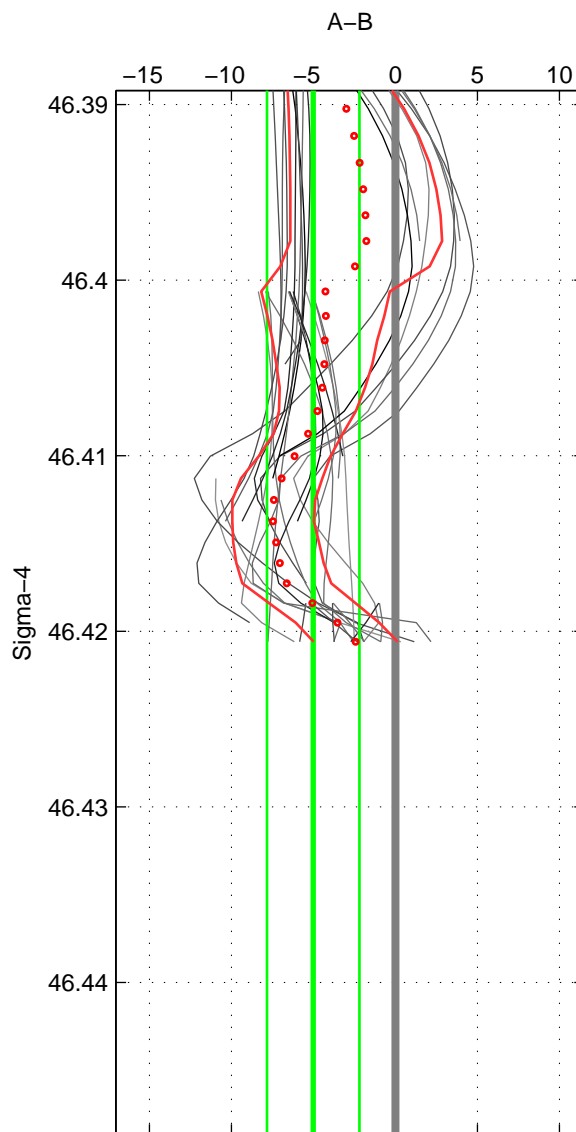

Cruise A (red). Date: Mar 1998 Cruisename: 76-58AA19980308

Cruise B (blue). Date: Aug 1993 Cruisename: 87-58JH19930730

*** "Favourite" values are means of spaces 1 2.

	Offset	O.StDev	Ratio	R.Stdev	Rating
SIGMA:	-5.020	2.818	0.998	0.001	4
THETA:	-3.517	3.043	0.998	0.001	4
DEPTH:	-9.085	1.679	0.996	0.001	3
FAV.:	-4.268	2.931	0.998	0.001	4

Profiles of A: 35
 Profiles of B: 3
 Diff profs: 32
 WMoffset (A-B): -5.02
 WMoffset stdev: 2.8183
 WMratio (A/B): 0.99782
 WMratio stdev: 0.0012224

Quality (1-5): 4

Profiles of A: 40
 Profiles of B: 3
 Diff profs: 33
 WMoffset (A-B): -3.5166
 WMoffset stdev: 3.0432
 WMratio (A/B): 0.99847
 WMratio stdev: 0.0013212

Quality (1-5): 4

Profiles of A: 33
 Profiles of B: 3
 Diff profs: 29
 WMoffset (A-B): -9.0847
 WMoffset stdev: 1.6787
 WMratio (A/B): 0.99606
 WMratio stdev: 0.00072759

Quality (1-5): 3