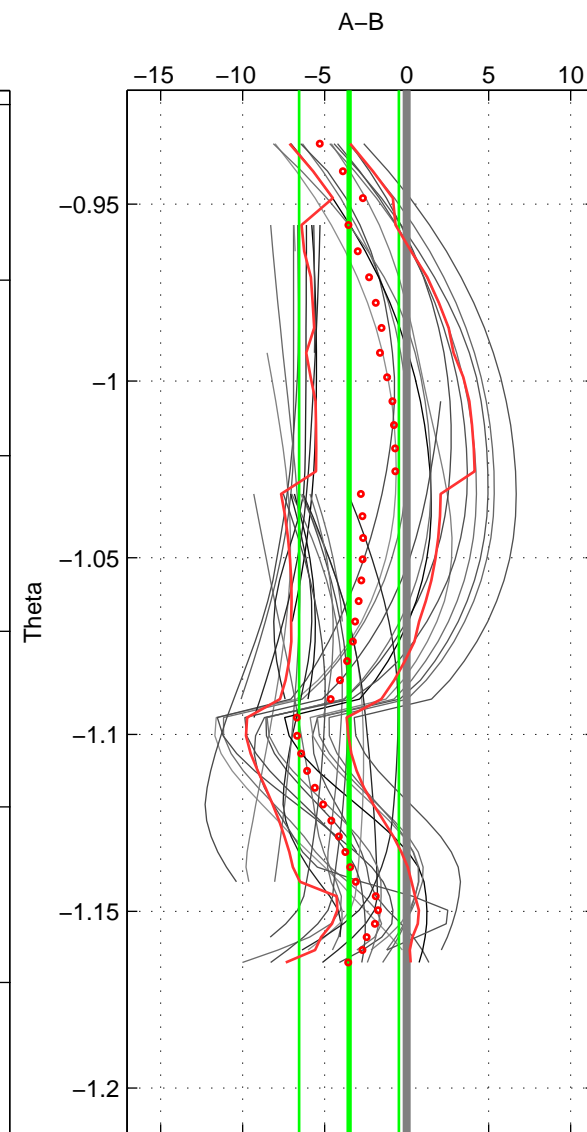

Cruise A (red). Date: Mar 1998 Cruisename: 76-58AA19980308

Cruise B (blue). Date: Aug 1993 Cruisename: 87-58JH19930730

*** "Favourite" values are means of spaces 1 2.

	Offset	O.StDev	Ratio	R.Stdev	Rating
SIGMA:	-5.020	2.818	0.998	0.001	4
THETA:	-3.517	3.043	0.998	0.001	4
DEPTH:	-9.085	1.679	0.996	0.001	3
FAV.:	-4.268	2.931	0.998	0.001	4

Profiles of A: 35
 Profiles of B: 3
 Diff profs: 32
 WMoffset (A-B): -5.02
 WMoffset stdev: 2.8183
 WMratio (A/B): 0.99782
 WMratio stdev: 0.0012224

Quality (1-5): 4

Profiles of A: 40
 Profiles of B: 3
 Diff profs: 33
 WMoffset (A-B): -3.5166
 WMoffset stdev: 3.0432
 WMratio (A/B): 0.99847
 WMratio stdev: 0.0013212

Quality (1-5): 4

Profiles of A: 33
 Profiles of B: 3
 Diff profs: 29
 WMoffset (A-B): -9.0847
 WMoffset stdev: 1.6787
 WMratio (A/B): 0.99606
 WMratio stdev: 0.00072759

Quality (1-5): 3