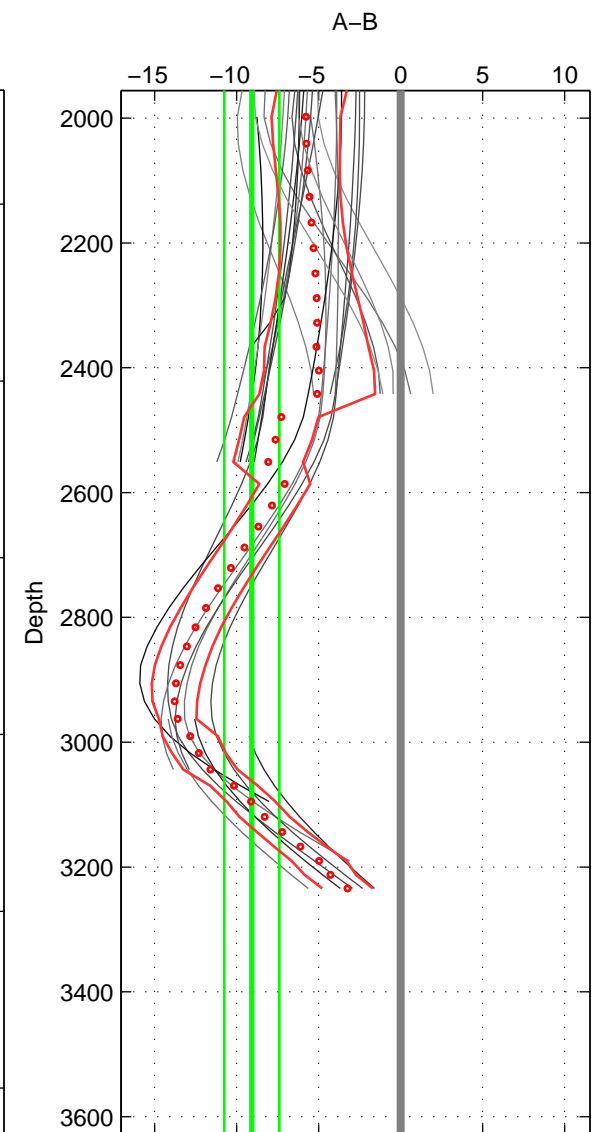

Cruise A (red). Date: Mar 1998 Cruisename: 76-58AA19980308

Cruise B (blue). Date: Aug 1993 Cruisename: 87-58JH19930730

*** "Favourite" values are means of spaces 1 2.

	Offset	O.StDev	Ratio	R.Stdev	Rating
SIGMA:	-5.020	2.818	0.998	0.001	4
THETA:	-3.517	3.043	0.998	0.001	4
DEPTH:	-9.085	1.679	0.996	0.001	3
FAV.:	-4.268	2.931	0.998	0.001	4

Profiles of A: 35
 Profiles of B: 3
 Diff profs: 32
 WMoffset (A-B): -5.02
 WMoffset stdev: 2.8183
 WMratio (A/B): 0.99782
 WMratio stdev: 0.0012224

Quality (1-5): 4

Profiles of A: 40
 Profiles of B: 3
 Diff profs: 33
 WMoffset (A-B): -3.5166
 WMoffset stdev: 3.0432
 WMratio (A/B): 0.99847
 WMratio stdev: 0.0013212

Quality (1-5): 4

Profiles of A: 33
 Profiles of B: 3
 Diff profs: 29
 WMoffset (A-B): -9.0847
 WMoffset stdev: 1.6787
 WMratio (A/B): 0.99606
 WMratio stdev: 0.00072759

Quality (1-5): 3