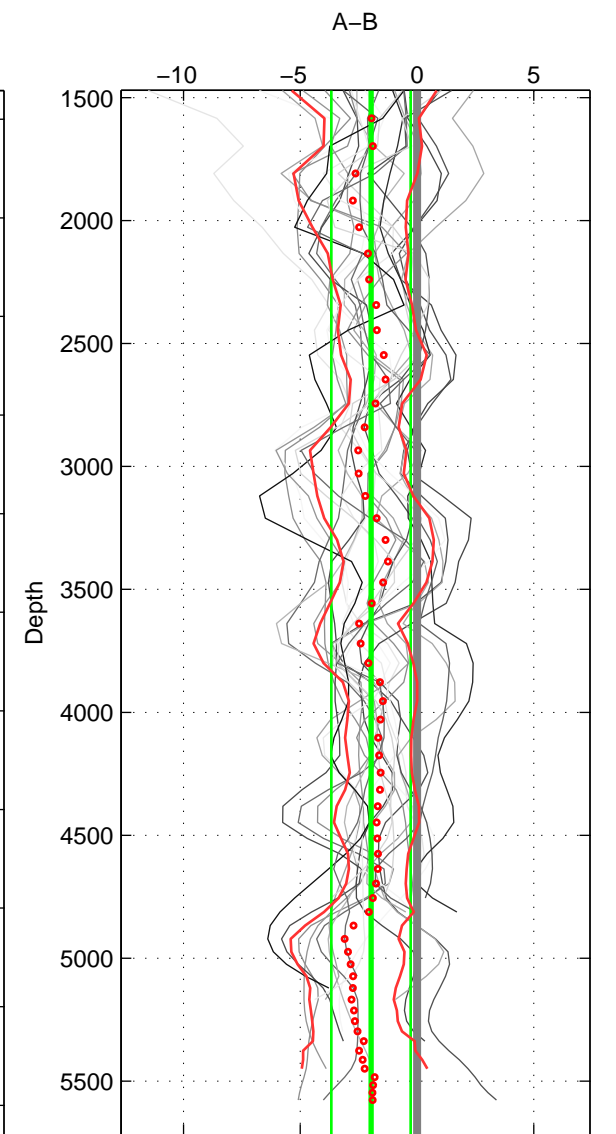

Cruise A (red). Date: Oct 2008 Cruisename: 615-49NZ20081011  
 Cruise B (blue). Date: Jul 2011 Cruisename: 626-49RY20110515

\*\*\* "Favourite" values are means of spaces 1 2 3.

	Offset	O.StDev	Ratio	R.Stdev	Rating
SIGMA:	-1.668	1.711	0.999	0.001	5
THETA:	-1.721	1.715	0.999	0.001	5
DEPTH:	-1.969	1.701	0.999	0.001	5
FAV. :	-1.786	1.709	0.999	0.001	5

Profiles of A: 8  
 Profiles of B: 9  
 Diff profs : 22  
 WMoffset (A-B): -1.6682  
 WMoffset stdev: 1.7114  
 WMratio (A/B): 0.99931  
 WMratio stdev: 0.00070875

Quality (1-5): 5

Profiles of A: 8  
 Profiles of B: 9  
 Diff profs : 22  
 WMoffset (A-B): -1.7209  
 WMoffset stdev: 1.7146  
 WMratio (A/B): 0.99929  
 WMratio stdev: 0.00070995

Quality (1-5): 5

Profiles of A: 8  
 Profiles of B: 9  
 Diff profs : 22  
 WMoffset (A-B): -1.969  
 WMoffset stdev: 1.7007  
 WMratio (A/B): 0.99918  
 WMratio stdev: 0.00070395

Quality (1-5): 5