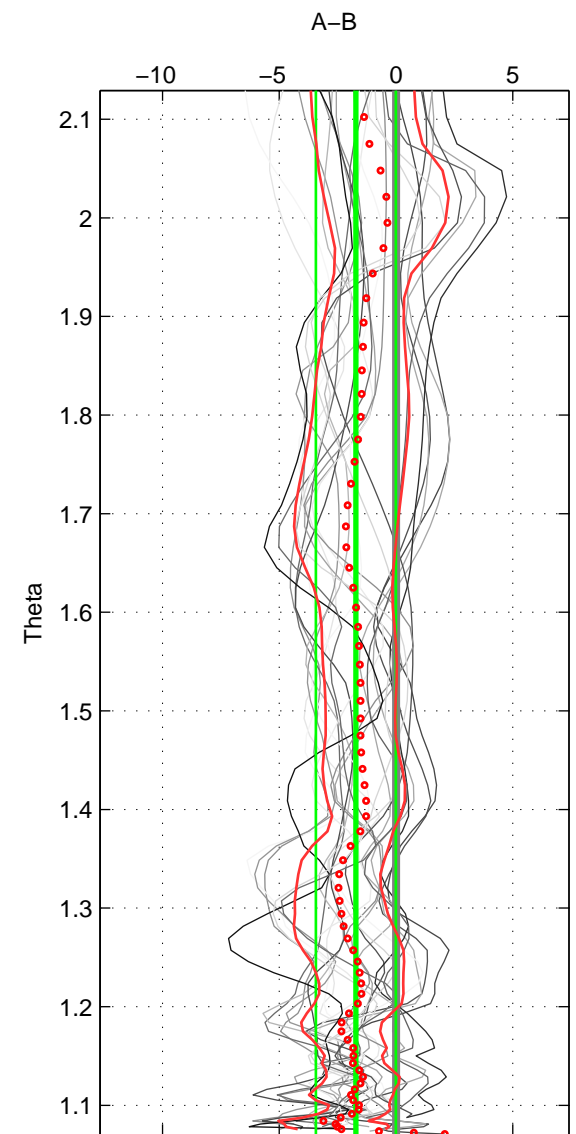

Cruise A (red). Date: Oct 2008 Cruisename: 615-49NZ20081011  
 Cruise B (blue). Date: Jul 2011 Cruisename: 626-49RY20110515

\*\*\* "Favourite" values are means of spaces 1 2 3.

	Offset	O.StDev	Ratio	R.Stdev	Rating
SIGMA:	-1.668	1.711	0.999	0.001	5
THETA:	-1.721	1.715	0.999	0.001	5
DEPTH:	-1.969	1.701	0.999	0.001	5
FAV. :	-1.786	1.709	0.999	0.001	5

Profiles of A: 8  
 Profiles of B: 9  
 Diff profs : 22  
 WMoffset (A-B): -1.6682  
 WMoffset stdev: 1.7114  
 WMratio (A/B): 0.99931  
 WMratio stdev: 0.00070875

Quality (1-5): 5

Profiles of A: 8  
 Profiles of B: 9  
 Diff profs : 22  
 WMoffset (A-B): -1.7209  
 WMoffset stdev: 1.7146  
 WMratio (A/B): 0.99929  
 WMratio stdev: 0.00070995

Quality (1-5): 5

Profiles of A: 8  
 Profiles of B: 9  
 Diff profs : 22  
 WMoffset (A-B): -1.969  
 WMoffset stdev: 1.7007  
 WMratio (A/B): 0.99918  
 WMratio stdev: 0.00070395

Quality (1-5): 5