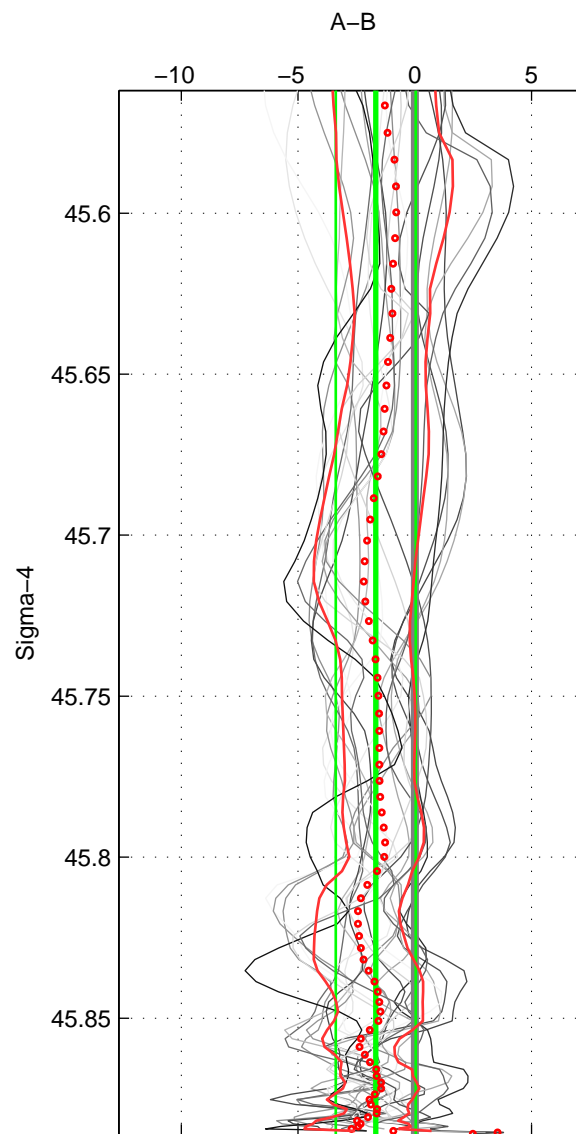

Cruise A (red). Date: Oct 2008 Cruisename: 615-49NZ20081011  
 Cruise B (blue). Date: Jul 2011 Cruisename: 626-49RY20110515

\*\*\* "Favourite" values are means of spaces 1 2 3.

	Offset	O.StDev	Ratio	R.Stdev	Rating
SIGMA:	-1.668	1.711	0.999	0.001	5
THETA:	-1.721	1.715	0.999	0.001	5
DEPTH:	-1.969	1.701	0.999	0.001	5
FAV. :	-1.786	1.709	0.999	0.001	5

Profiles of A: 8  
 Profiles of B: 9  
 Diff profs : 22  
 WMoffset (A-B): -1.6682  
 WMoffset stdev: 1.7114  
 WMratio (A/B): 0.99931  
 WMratio stdev: 0.00070875

Quality (1-5): 5

Profiles of A: 8  
 Profiles of B: 9  
 Diff profs : 22  
 WMoffset (A-B): -1.7209  
 WMoffset stdev: 1.7146  
 WMratio (A/B): 0.99929  
 WMratio stdev: 0.00070995

Quality (1-5): 5

Profiles of A: 8  
 Profiles of B: 9  
 Diff profs : 22  
 WMoffset (A-B): -1.969  
 WMoffset stdev: 1.7007  
 WMratio (A/B): 0.99918  
 WMratio stdev: 0.00070395

Quality (1-5): 5