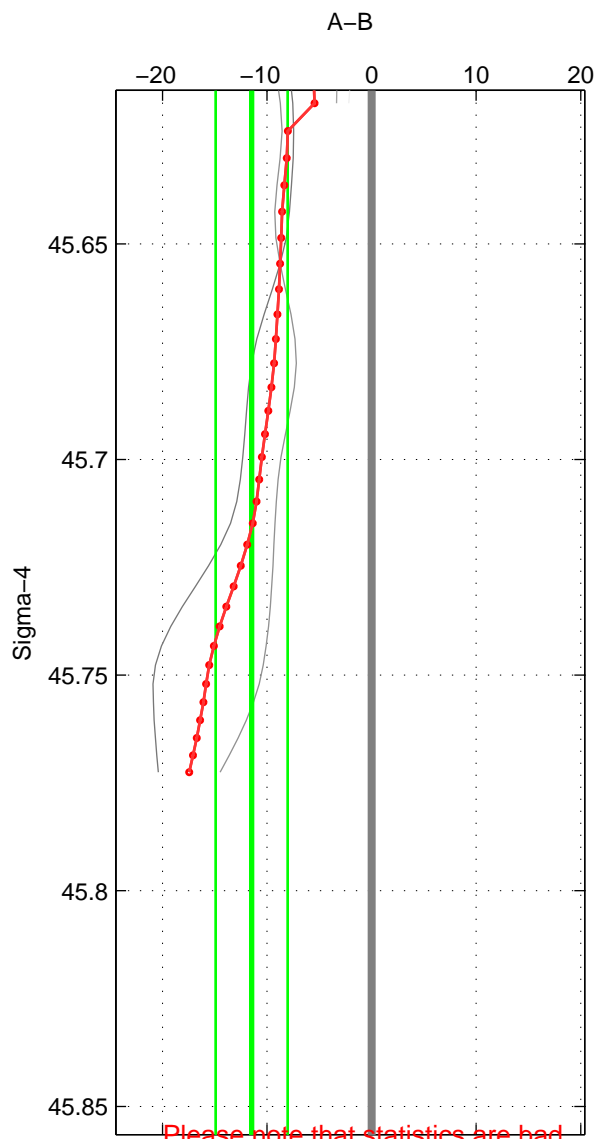

Cruise A (red). Date: Jul 1992 Cruisename: 7-06MT19920701

Cruise B (blue). Date: May 2000 Cruisename: 134-06GA20000506

*** "Favourite" values are those of space 2.

	Offset	O.StDev	Ratio	R.Stdev	Rating
SIGMA:	-11.474	3.447	0.995	0.001	2
THETA:	-2.677	5.047	0.999	0.002	3
DEPTH:	-8.541	0.744	0.996	0.000	2
FAV. :	-2.677	5.047	0.999	0.002	3

Please note that statistics are bad.

Profiles of A: 2
 Profiles of B: 2
 Diff profs : 4
 WMoffset (A-B): -11.4742
 WMoffset stdev: 3.4472
 WMratio (A/B): 0.99504
 WMratio stdev: 0.001476

Quality (1-5): 2

Profiles of A: 5
 Profiles of B: 2
 Diff profs : 10
 WMoffset (A-B): -2.6771
 WMoffset stdev: 5.0468
 WMratio (A/B): 0.99884
 WMratio stdev: 0.0021874

Quality (1-5): 3

Please note that statistics are bad.

Profiles of A: 2
 Profiles of B: 2
 Diff profs : 4
 WMoffset (A-B): -8.5414
 WMoffset stdev: 0.74382
 WMratio (A/B): 0.9963
 WMratio stdev: 0.00032352

Quality (1-5): 2