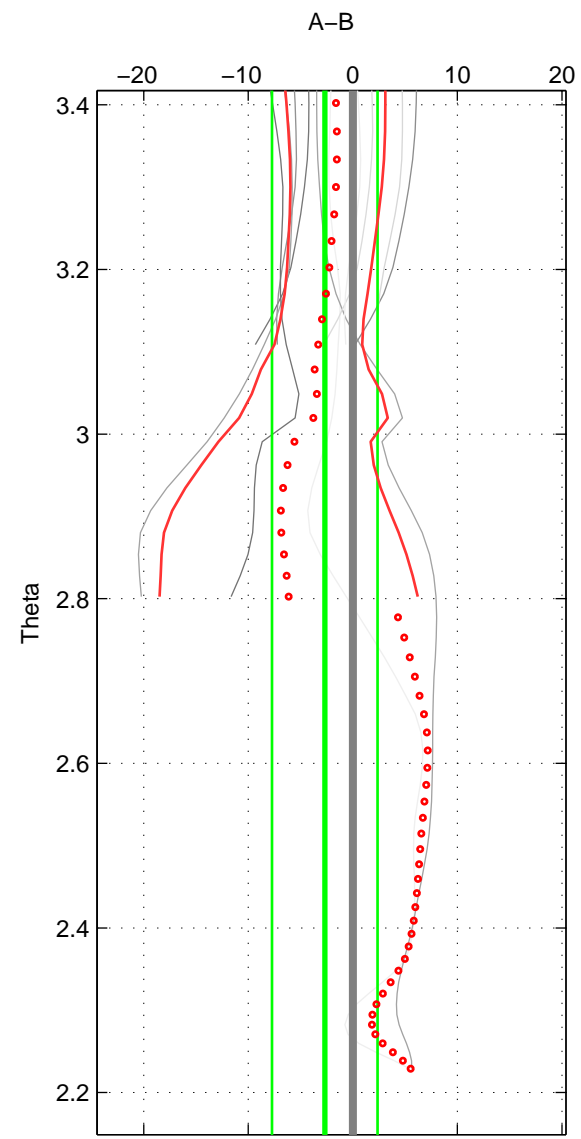

Cruise A (red). Date: Jul 1992 Cruisename: 7-06MT19920701

Cruise B (blue). Date: May 2000 Cruisename: 134-06GA20000506

*** "Favourite" values are those of space 2.

	Offset	O.StDev	Ratio	R.Stdev	Rating
SIGMA:	-11.474	3.447	0.995	0.001	2
THETA:	-2.677	5.047	0.999	0.002	3
DEPTH:	-8.541	0.744	0.996	0.000	2
FAV. :	-2.677	5.047	0.999	0.002	3

Please note that statistics are bad.

Profiles of A: 2
 Profiles of B: 2
 Diff profs : 4
 WMoffset (A-B): -11.4742
 WMoffset stdev: 3.4472
 WMratio (A/B): 0.99504
 WMratio stdev: 0.001476

Quality (1-5): 2

Profiles of A: 5
 Profiles of B: 2
 Diff profs : 10
 WMoffset (A-B): -2.6771
 WMoffset stdev: 5.0468
 WMratio (A/B): 0.99884
 WMratio stdev: 0.0021874

Quality (1-5): 3

Please note that statistics are bad.

Profiles of A: 2
 Profiles of B: 2
 Diff profs : 4
 WMoffset (A-B): -8.5414
 WMoffset stdev: 0.74382
 WMratio (A/B): 0.9963
 WMratio stdev: 0.00032352

Quality (1-5): 2