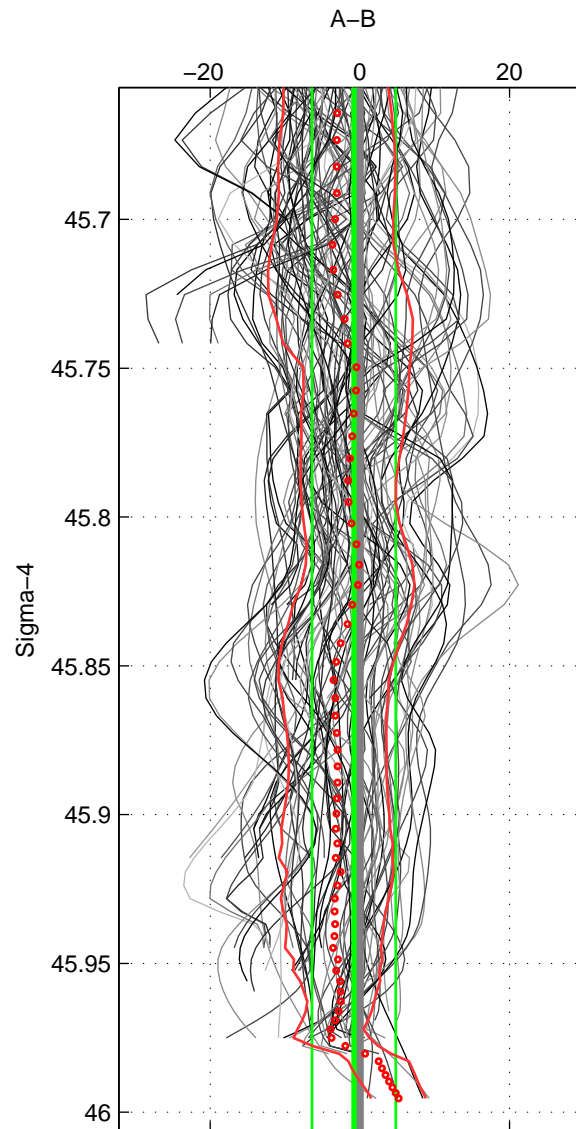

Cruise A (red). Date: Jun 2005 Cruisename: 196-18HU20050526

Cruise B (blue). Date: May 2008 Cruisename: 199-18HU20080520

\*\*\* "Favourite" values are means of spaces 1 2 3.

	Offset	O.StDev	Ratio	R.Stdev	Rating
SIGMA:	-0.789	5.588	1.000	0.002	5
THETA:	-1.532	6.388	0.999	0.003	5
DEPTH:	-0.920	4.696	1.000	0.002	5
FAV. :	-1.080	5.557	1.000	0.002	5

Profiles of A: 16  
 Profiles of B: 17  
 Diff profs : 94  
 WMoffset (A-B): -0.78854  
 WMoffset stdev: 5.5878  
 WMratio (A/B): 0.99966  
 WMratio stdev: 0.0024298

Quality (1-5): 5

Profiles of A: 16  
 Profiles of B: 17  
 Diff profs : 94  
 WMoffset (A-B): -1.5321  
 WMoffset stdev: 6.388  
 WMratio (A/B): 0.99933  
 WMratio stdev: 0.002777

Quality (1-5): 5

Profiles of A: 15  
 Profiles of B: 17  
 Diff profs : 89  
 WMoffset (A-B): -0.92013  
 WMoffset stdev: 4.6963  
 WMratio (A/B): 0.9996  
 WMratio stdev: 0.0020405

Quality (1-5): 5