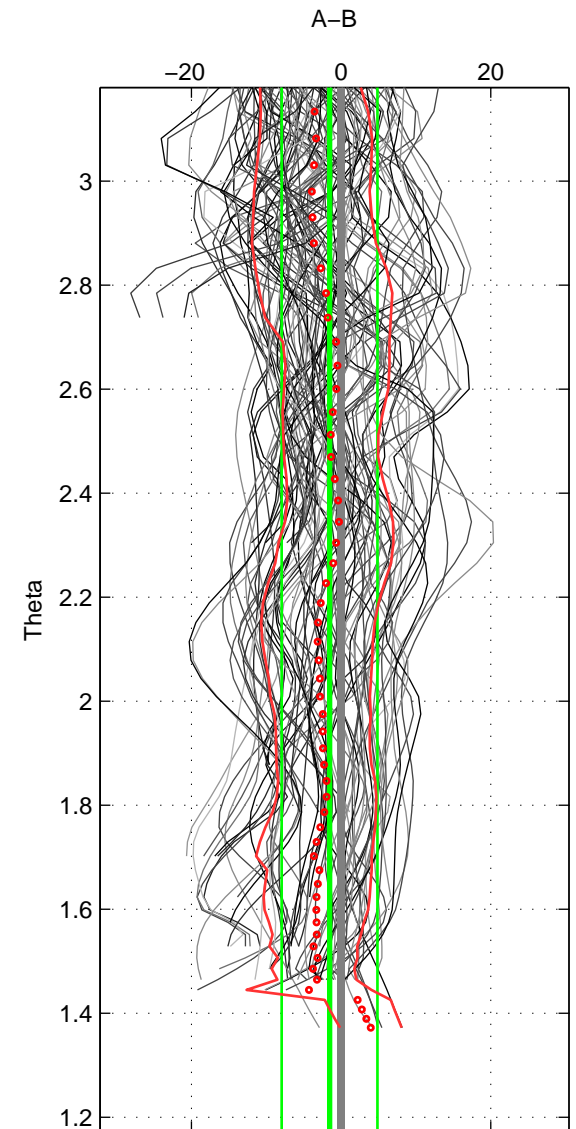

Cruise A (red). Date: Jun 2005 Cruisename: 196-18HU20050526

Cruise B (blue). Date: May 2008 Cruisename: 199-18HU20080520

\*\*\* "Favourite" values are means of spaces 1 2 3.

	Offset	O.StDev	Ratio	R.Stdev	Rating
SIGMA:	-0.789	5.588	1.000	0.002	5
THETA:	-1.532	6.388	0.999	0.003	5
DEPTH:	-0.920	4.696	1.000	0.002	5
FAV. :	-1.080	5.557	1.000	0.002	5

Profiles of A: 16  
 Profiles of B: 17  
 Diff profs : 94  
 WMoffset (A-B): -0.78854  
 WMoffset stdev: 5.5878  
 WMratio (A/B): 0.99966  
 WMratio stdev: 0.0024298

Quality (1-5): 5

Profiles of A: 16  
 Profiles of B: 17  
 Diff profs : 94  
 WMoffset (A-B): -1.5321  
 WMoffset stdev: 6.388  
 WMratio (A/B): 0.99933  
 WMratio stdev: 0.002777

Quality (1-5): 5

Profiles of A: 15  
 Profiles of B: 17  
 Diff profs : 89  
 WMoffset (A-B): -0.92013  
 WMoffset stdev: 4.6963  
 WMratio (A/B): 0.9996  
 WMratio stdev: 0.0020405

Quality (1-5): 5