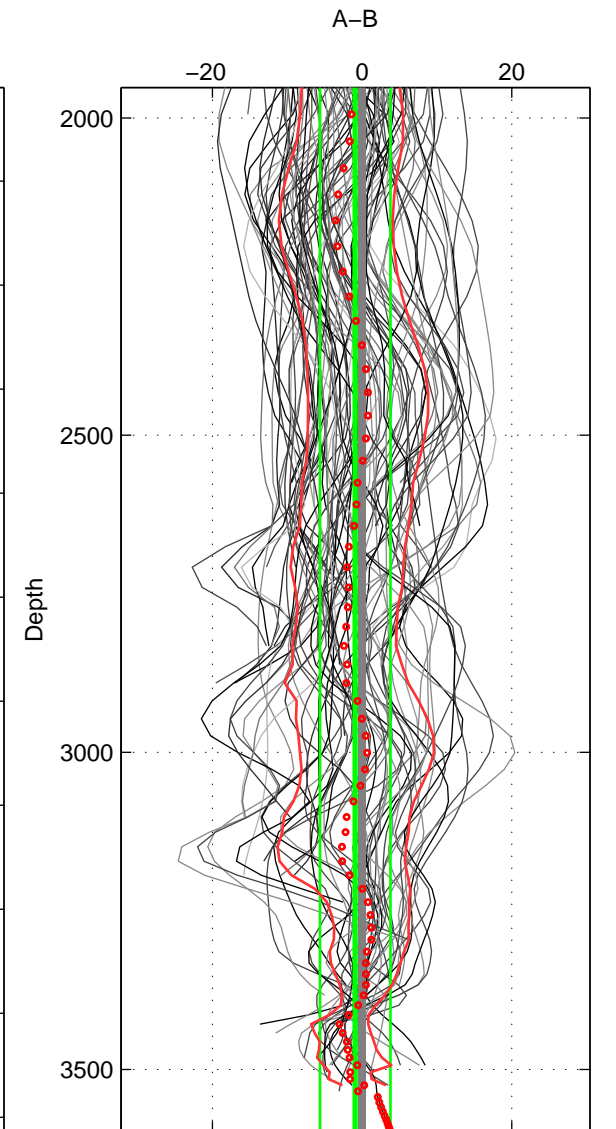

Cruise A (red). Date: Jun 2005 Cruisename: 196-18HU20050526

Cruise B (blue). Date: May 2008 Cruisename: 199-18HU20080520

\*\*\* "Favourite" values are means of spaces 1 2 3.

	Offset	O.StDev	Ratio	R.Stdev	Rating
SIGMA:	-0.789	5.588	1.000	0.002	5
THETA:	-1.532	6.388	0.999	0.003	5
DEPTH:	-0.920	4.696	1.000	0.002	5
FAV. :	-1.080	5.557	1.000	0.002	5

Profiles of A: 16  
 Profiles of B: 17  
 Diff profs : 94  
 WMoffset (A-B): -0.78854  
 WMoffset stdev: 5.5878  
 WMratio (A/B): 0.99966  
 WMratio stdev: 0.0024298

Quality (1-5): 5

Profiles of A: 16  
 Profiles of B: 17  
 Diff profs : 94  
 WMoffset (A-B): -1.5321  
 WMoffset stdev: 6.388  
 WMratio (A/B): 0.99933  
 WMratio stdev: 0.002777

Quality (1-5): 5

Profiles of A: 15  
 Profiles of B: 17  
 Diff profs : 89  
 WMoffset (A-B): -0.92013  
 WMoffset stdev: 4.6963  
 WMratio (A/B): 0.9996  
 WMratio stdev: 0.0020405

Quality (1-5): 5