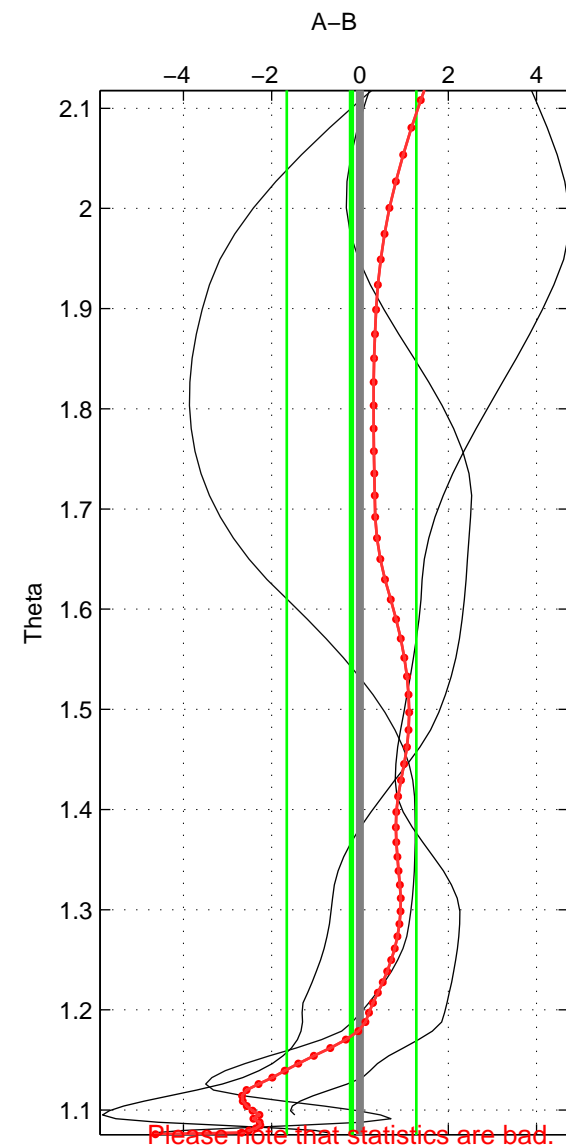

Cruise A (red). Date: Mar 2003 Cruisename: 597-49NZ20030220  
 Cruise B (blue). Date: Mar 2005 Cruisename: 604-49NZ20050228

\*\*\* "Favourite" values are means of spaces 1 2 3.

	Offset	O.StDev	Ratio	R.Stdev	Rating
SIGMA:	-0.295	1.939	1.000	0.001	2
THETA:	-0.191	1.466	1.000	0.001	2
DEPTH:	-0.903	1.927	1.000	0.001	2
FAV.:	-0.463	1.777	1.000	0.001	2

Profiles of A: 3  
 Profiles of B: 3  
 Diff profs : 3  
 WMoffset (A-B): -0.29543  
 WMoffset stdev: 1.9385  
 WMratio (A/B): 0.99988  
 WMratio stdev: 0.0008038

Quality (1-5): 2

Profiles of A: 3  
 Profiles of B: 3  
 Diff profs : 3  
 WMoffset (A-B): -0.1914  
 WMoffset stdev: 1.4657  
 WMratio (A/B): 0.99992  
 WMratio stdev: 0.00060767

Quality (1-5): 2

Profiles of A: 3  
 Profiles of B: 3  
 Diff profs : 3  
 WMoffset (A-B): -0.90282  
 WMoffset stdev: 1.9266  
 WMratio (A/B): 0.99963  
 WMratio stdev: 0.00079898

Quality (1-5): 2