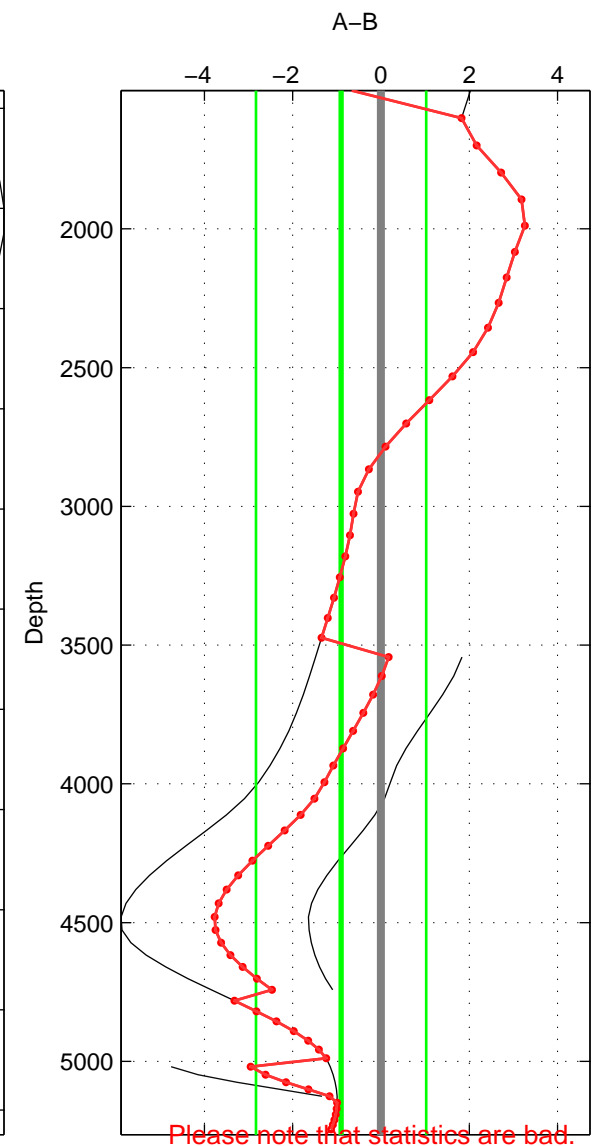

Cruise A (red). Date: Mar 2003 Cruisename: 597-49NZ20030220  
 Cruise B (blue). Date: Mar 2005 Cruisename: 604-49NZ20050228

\*\*\* "Favourite" values are means of spaces 1 2 3.

	Offset	O.StDev	Ratio	R.Stdev	Rating
SIGMA:	-0.295	1.939	1.000	0.001	2
THETA:	-0.191	1.466	1.000	0.001	2
DEPTH:	-0.903	1.927	1.000	0.001	2
FAV.:	-0.463	1.777	1.000	0.001	2

Profiles of A: 3  
 Profiles of B: 3  
 Diff profs : 3  
 WMoffset (A-B): -0.29543  
 WMoffset stdev: 1.9385  
 WMratio (A/B): 0.99988  
 WMratio stdev: 0.0008038

Quality (1-5): 2

Profiles of A: 3  
 Profiles of B: 3  
 Diff profs : 3  
 WMoffset (A-B): -0.1914  
 WMoffset stdev: 1.4657  
 WMratio (A/B): 0.99992  
 WMratio stdev: 0.00060767

Quality (1-5): 2

Profiles of A: 3  
 Profiles of B: 3  
 Diff profs : 3  
 WMoffset (A-B): -0.90282  
 WMoffset stdev: 1.9266  
 WMratio (A/B): 0.99963  
 WMratio stdev: 0.00079898

Quality (1-5): 2