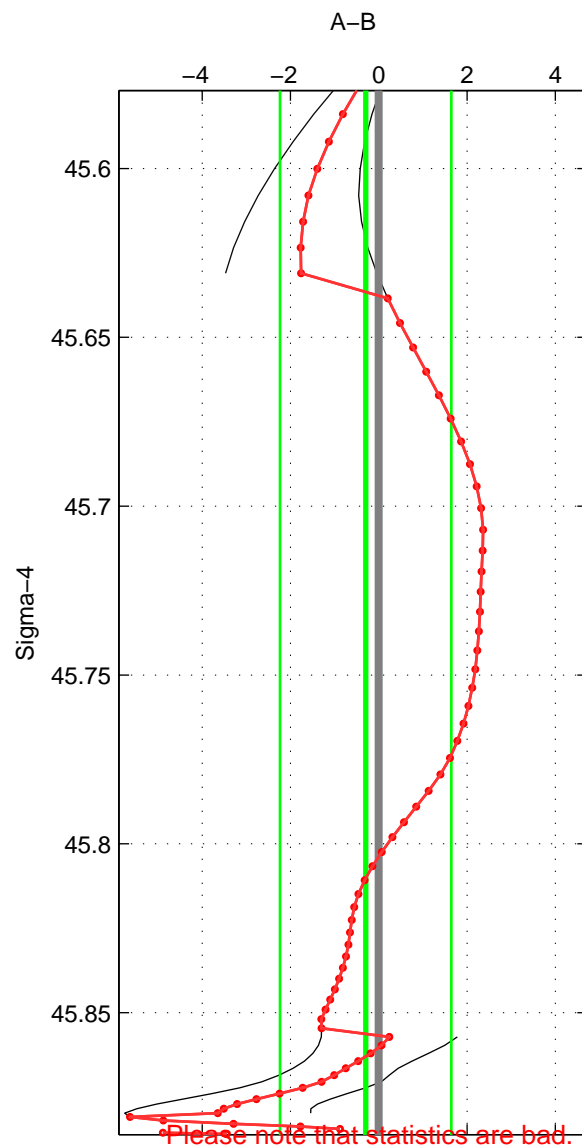

Cruise A (red). Date: Mar 2003 Cruisename: 597-49NZ20030220  
 Cruise B (blue). Date: Mar 2005 Cruisename: 604-49NZ20050228

\*\*\* "Favourite" values are means of spaces 1 2 3.

	Offset	O.StDev	Ratio	R.Stdev	Rating
SIGMA:	-0.295	1.939	1.000	0.001	2
THETA:	-0.191	1.466	1.000	0.001	2
DEPTH:	-0.903	1.927	1.000	0.001	2
FAV.:	-0.463	1.777	1.000	0.001	2

Profiles of A: 3  
 Profiles of B: 3  
 Diff profs : 3  
 WMoffset (A-B): -0.29543  
 WMoffset stdev: 1.9385  
 WMratio (A/B): 0.99988  
 WMratio stdev: 0.0008038

Quality (1-5): 2

Profiles of A: 3  
 Profiles of B: 3  
 Diff profs : 3  
 WMoffset (A-B): -0.1914  
 WMoffset stdev: 1.4657  
 WMratio (A/B): 0.99992  
 WMratio stdev: 0.00060767

Quality (1-5): 2

Profiles of A: 3  
 Profiles of B: 3  
 Diff profs : 3  
 WMoffset (A-B): -0.90282  
 WMoffset stdev: 1.9266  
 WMratio (A/B): 0.99963  
 WMratio stdev: 0.00079898

Quality (1-5): 2