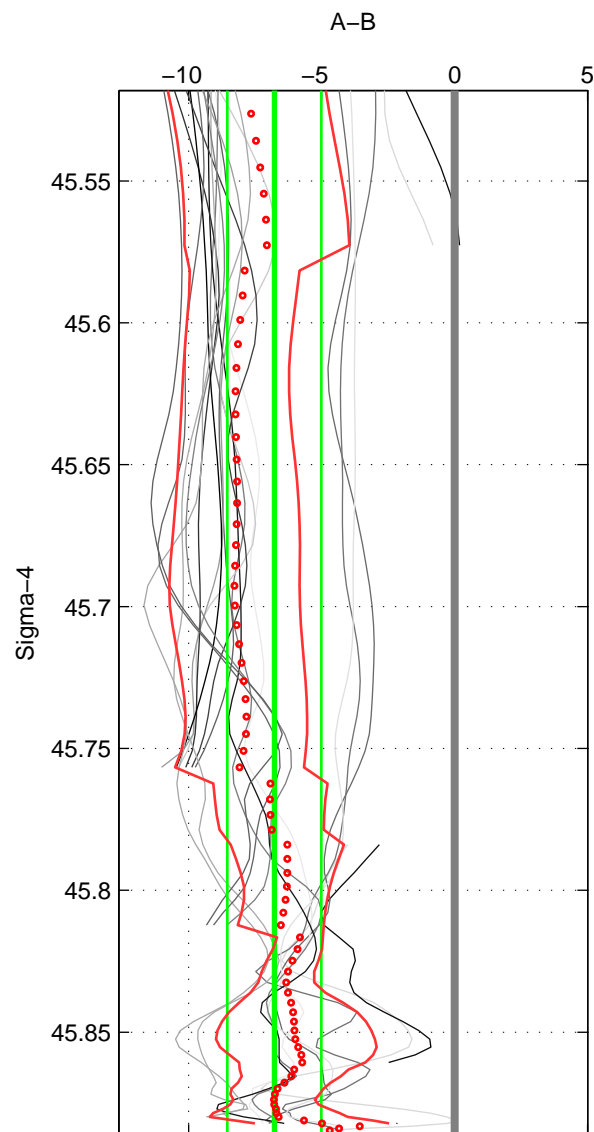

Cruise A (red). Date: Oct 2005 Cruisename: 606-49NZ20050913

Cruise B (blue). Date: Oct 2007 Cruisename: 613-49NZ20071008

\*\*\* "Favourite" values are means of spaces 1 2 3.

	Offset	O.StDev	Ratio	R.Stdev	Rating
SIGMA:	-6.778	1.769	0.997	0.001	5
THETA:	-6.426	1.874	0.997	0.001	5
DEPTH:	-6.419	1.817	0.997	0.001	5
FAV. :	-6.541	1.820	0.997	0.001	5

Profiles of A: 6  
 Profiles of B: 19  
 Diff profs : 19  
 WMoffset (A-B): -6.7779  
 WMoffset stdev: 1.769  
 WMratio (A/B): 0.9972  
 WMratio stdev: 0.00073117

Quality (1-5): 5

Profiles of A: 6  
 Profiles of B: 19  
 Diff profs : 19  
 WMoffset (A-B): -6.4263  
 WMoffset stdev: 1.874  
 WMratio (A/B): 0.99734  
 WMratio stdev: 0.00077425

Quality (1-5): 5

Profiles of A: 6  
 Profiles of B: 19  
 Diff profs : 19  
 WMoffset (A-B): -6.4193  
 WMoffset stdev: 1.8168  
 WMratio (A/B): 0.99735  
 WMratio stdev: 0.00075029

Quality (1-5): 5