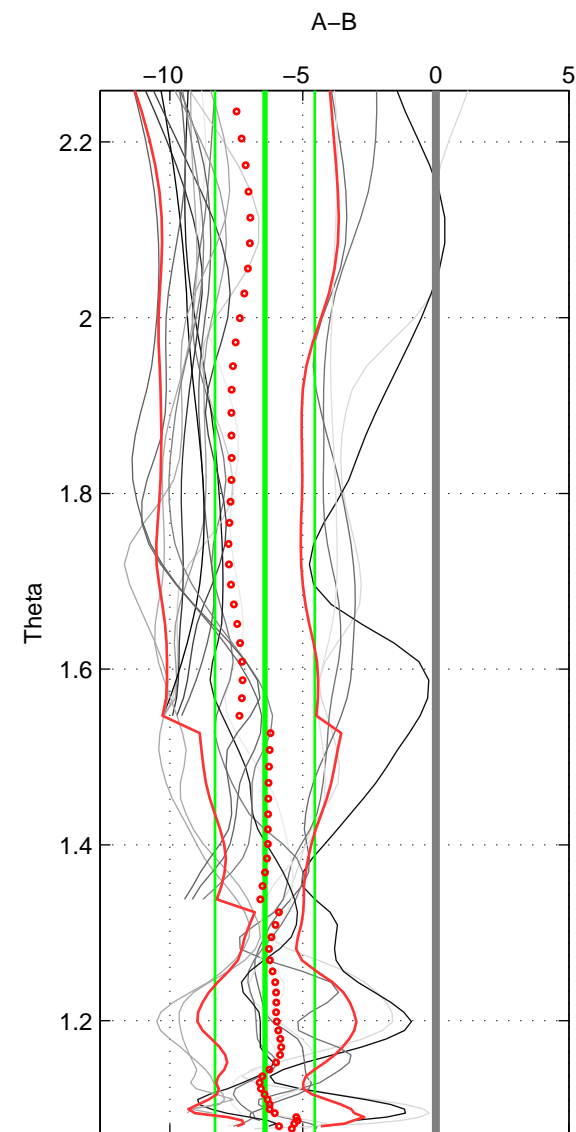

Cruise A (red). Date: Oct 2005 Cruisename: 606-49NZ20050913

Cruise B (blue). Date: Oct 2007 Cruisename: 613-49NZ20071008

\*\*\* "Favourite" values are means of spaces 1 2 3.

	Offset	O.StDev	Ratio	R.Stdev	Rating
SIGMA:	-6.778	1.769	0.997	0.001	5
THETA:	-6.426	1.874	0.997	0.001	5
DEPTH:	-6.419	1.817	0.997	0.001	5
FAV. :	-6.541	1.820	0.997	0.001	5

Profiles of A: 6  
 Profiles of B: 19  
 Diff profs : 19  
 WMoffset (A-B): -6.7779  
 WMoffset stdev: 1.769  
 WMratio (A/B): 0.9972  
 WMratio stdev: 0.00073117

Quality (1-5): 5

Profiles of A: 6  
 Profiles of B: 19  
 Diff profs : 19  
 WMoffset (A-B): -6.4263  
 WMoffset stdev: 1.874  
 WMratio (A/B): 0.99734  
 WMratio stdev: 0.00077425

Quality (1-5): 5

Profiles of A: 6  
 Profiles of B: 19  
 Diff profs : 19  
 WMoffset (A-B): -6.4193  
 WMoffset stdev: 1.8168  
 WMratio (A/B): 0.99735  
 WMratio stdev: 0.00075029

Quality (1-5): 5