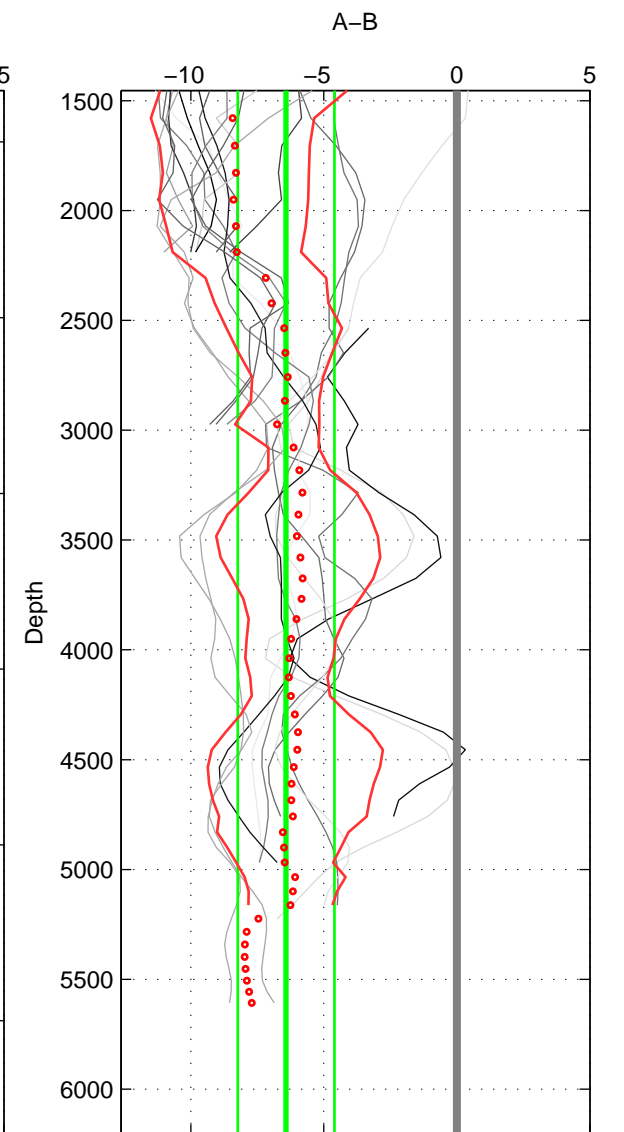

Cruise A (red). Date: Oct 2005 Cruisename: 606-49NZ20050913

Cruise B (blue). Date: Oct 2007 Cruisename: 613-49NZ20071008

\*\*\* "Favourite" values are means of spaces 1 2 3.

	Offset	O.StDev	Ratio	R.Stdev	Rating
SIGMA:	-6.778	1.769	0.997	0.001	5
THETA:	-6.426	1.874	0.997	0.001	5
DEPTH:	-6.419	1.817	0.997	0.001	5
FAV. :	-6.541	1.820	0.997	0.001	5

Profiles of A: 6  
 Profiles of B: 19  
 Diff profs : 19  
 WMoffset (A-B): -6.7779  
 WMoffset stdev: 1.769  
 WMratio (A/B): 0.9972  
 WMratio stdev: 0.00073117

Quality (1-5): 5

Profiles of A: 6  
 Profiles of B: 19  
 Diff profs : 19  
 WMoffset (A-B): -6.4263  
 WMoffset stdev: 1.874  
 WMratio (A/B): 0.99734  
 WMratio stdev: 0.00077425

Quality (1-5): 5

Profiles of A: 6  
 Profiles of B: 19  
 Diff profs : 19  
 WMoffset (A-B): -6.4193  
 WMoffset stdev: 1.8168  
 WMratio (A/B): 0.99735  
 WMratio stdev: 0.00075029

Quality (1-5): 5