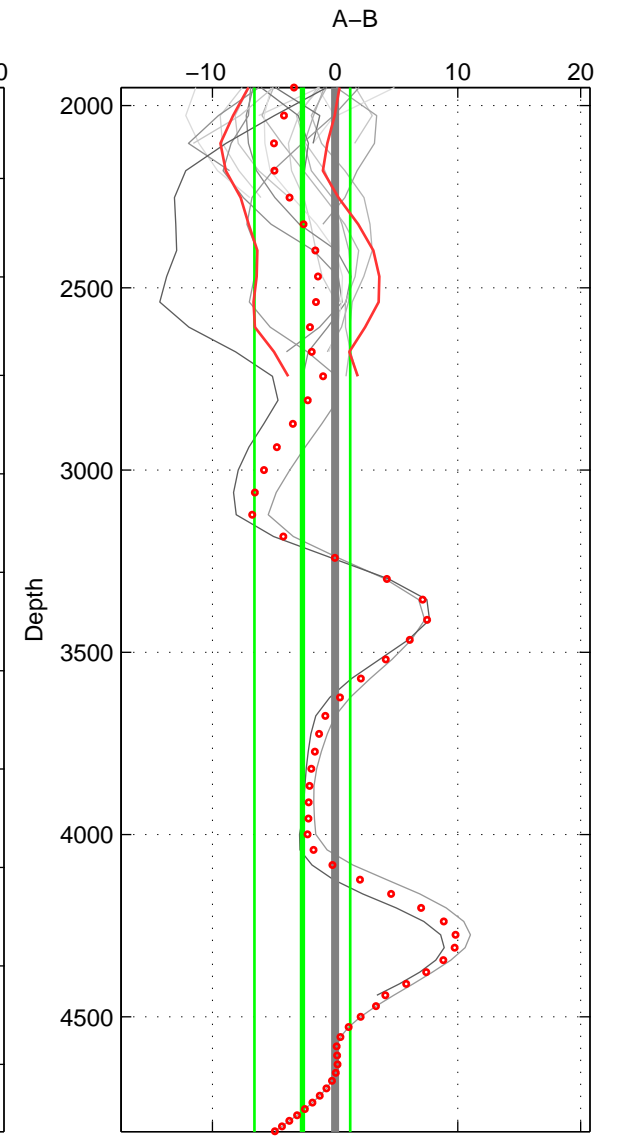

Cruise A (red). Date: Jul 2001 Cruisename: 161-06MT20010717  
 Cruise B (blue). Date: Jun 1997 Cruisename: 228-316N19970530

\*\*\* "Favourite" values are those of space 1.

	Offset	O.StDev	Ratio	R.Stdev	Rating
SIGMA:	-2.475	3.307	0.999	0.001	4
THETA:	-2.365	3.447	0.999	0.001	3
DEPTH:	-2.678	3.899	0.999	0.002	3
FAV. :	-2.475	3.307	0.999	0.001	4

Profiles of A: 10  
 Profiles of B: 9  
 Diff profs : 24  
 WMoffset (A-B): -2.4747  
 WMoffset stdev: 3.307  
 WMratio (A/B): 0.99893  
 WMratio stdev: 0.0014286

Quality (1-5): 4

Profiles of A: 10  
 Profiles of B: 9  
 Diff profs : 24  
 WMoffset (A-B): -2.365  
 WMoffset stdev: 3.4471  
 WMratio (A/B): 0.99898  
 WMratio stdev: 0.0014887

Quality (1-5): 3

Profiles of A: 10  
 Profiles of B: 9  
 Diff profs : 24  
 WMoffset (A-B): -2.6781  
 WMoffset stdev: 3.8989  
 WMratio (A/B): 0.99885  
 WMratio stdev: 0.0016782

Quality (1-5): 3