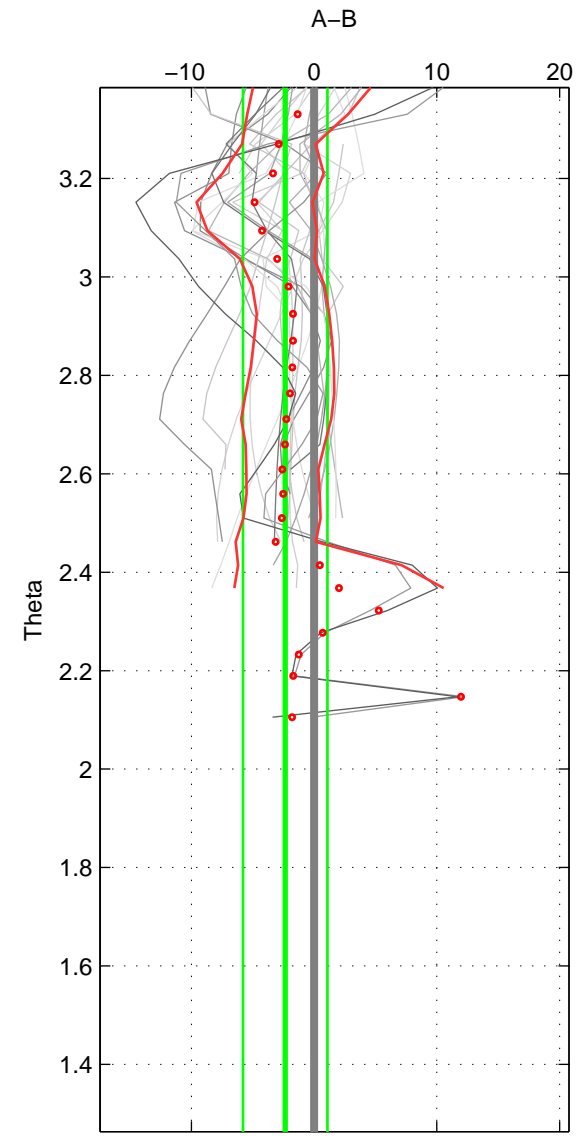

Cruise A (red). Date: Jul 2001 Cruisename: 161-06MT20010717  
 Cruise B (blue). Date: Jun 1997 Cruisename: 228-316N19970530

\*\*\* "Favourite" values are those of space 1.

	Offset	O.StDev	Ratio	R.Stdev	Rating
SIGMA:	-2.475	3.307	0.999	0.001	4
THETA:	-2.365	3.447	0.999	0.001	3
DEPTH:	-2.678	3.899	0.999	0.002	3
FAV. :	-2.475	3.307	0.999	0.001	4

Profiles of A: 10  
 Profiles of B: 9  
 Diff profs : 24  
 WMoffset (A-B): -2.4747  
 WMoffset stdev: 3.307  
 WMratio (A/B): 0.99893  
 WMratio stdev: 0.0014286

Quality (1-5): 4

Profiles of A: 10  
 Profiles of B: 9  
 Diff profs : 24  
 WMoffset (A-B): -2.365  
 WMoffset stdev: 3.4471  
 WMratio (A/B): 0.99898  
 WMratio stdev: 0.0014887

Quality (1-5): 3

Profiles of A: 10  
 Profiles of B: 9  
 Diff profs : 24  
 WMoffset (A-B): -2.6781  
 WMoffset stdev: 3.8989  
 WMratio (A/B): 0.99885  
 WMratio stdev: 0.0016782

Quality (1-5): 3