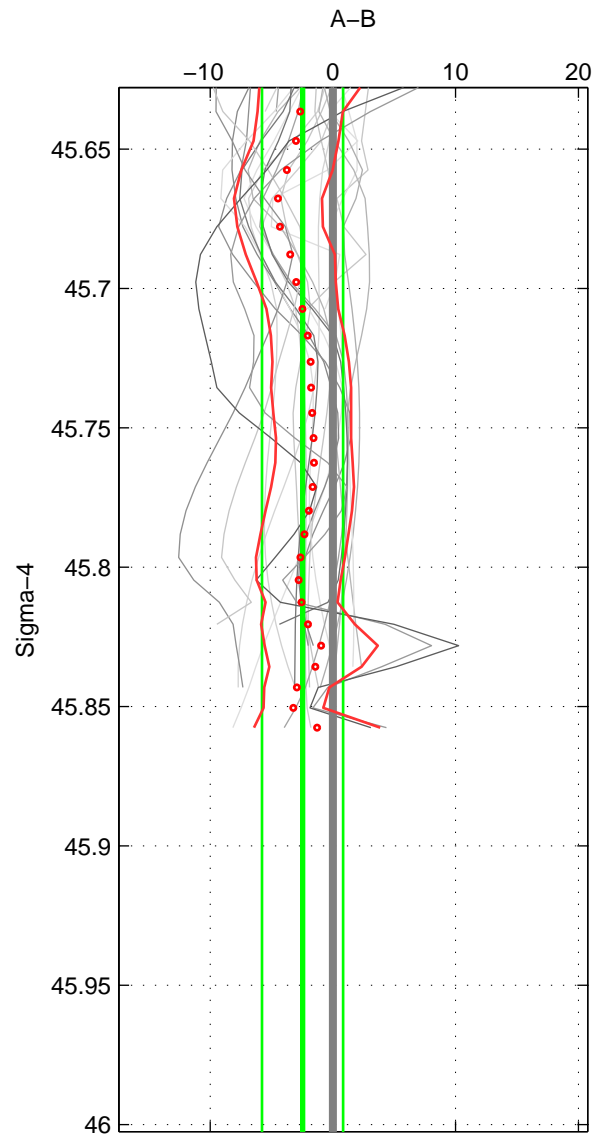

Cruise A (red). Date: Jul 2001 Cruisename: 161-06MT20010717  
 Cruise B (blue). Date: Jun 1997 Cruisename: 228-316N19970530

\*\*\* "Favourite" values are those of space 1.

	Offset	O.StDev	Ratio	R.Stdev	Rating
SIGMA:	-2.475	3.307	0.999	0.001	4
THETA:	-2.365	3.447	0.999	0.001	3
DEPTH:	-2.678	3.899	0.999	0.002	3
FAV. :	-2.475	3.307	0.999	0.001	4

Profiles of A: 10  
 Profiles of B: 9  
 Diff profs : 24  
 WMoffset (A-B): -2.4747  
 WMoffset stdev: 3.307  
 WMratio (A/B): 0.99893  
 WMratio stdev: 0.0014286

Quality (1-5): 4

Profiles of A: 10  
 Profiles of B: 9  
 Diff profs : 24  
 WMoffset (A-B): -2.365  
 WMoffset stdev: 3.4471  
 WMratio (A/B): 0.99898  
 WMratio stdev: 0.0014887

Quality (1-5): 3

Profiles of A: 10  
 Profiles of B: 9  
 Diff profs : 24  
 WMoffset (A-B): -2.6781  
 WMoffset stdev: 3.8989  
 WMratio (A/B): 0.99885  
 WMratio stdev: 0.0016782

Quality (1-5): 3