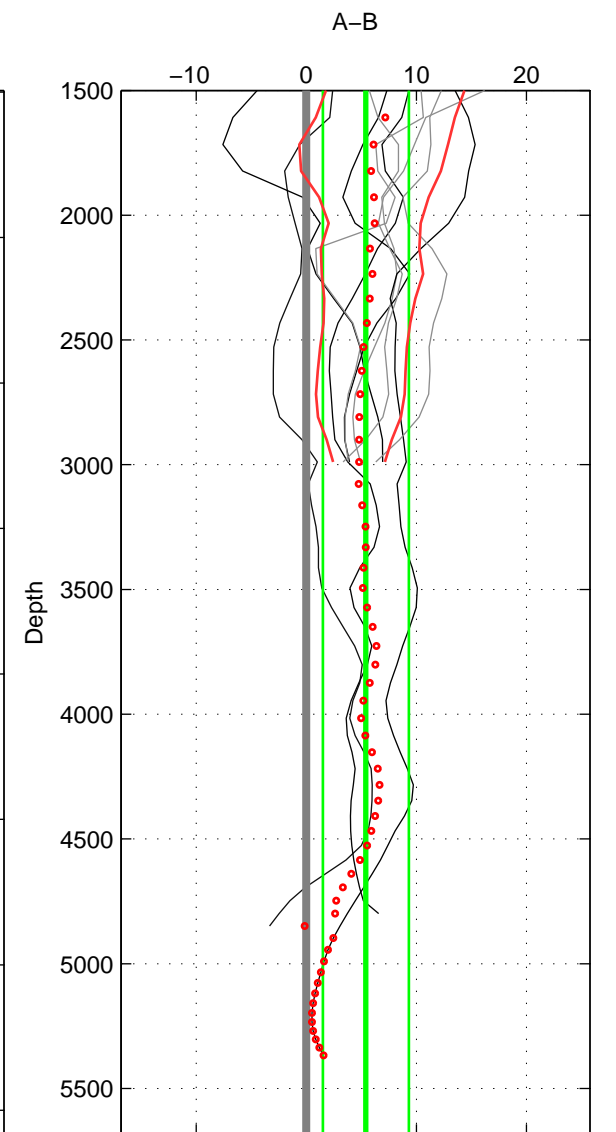

Cruise A (red). Date: Sep 1993 Cruisename: 545-49HG19930807

Cruise B (blue). Date: Sep 2001 Cruisename: 556-49HG20010813

\*\*\* "Favourite" values are means of spaces 1 2.

	Offset	O.StDev	Ratio	R.Stdev	Rating
SIGMA:	5.566	4.564	1.002	0.002	4
THETA:	5.423	4.593	1.002	0.002	4
DEPTH:	5.409	3.900	1.002	0.002	3
FAV.:	5.495	4.579	1.002	0.002	4

Profiles of A: 7  
 Profiles of B: 9  
 Diff profs : 9  
 WMoffset (A-B): 5.5662  
 WMoffset stdev: 4.5639  
 WMratio (A/B): 1.0023  
 WMratio stdev: 0.0018951

Quality (1-5): 4

Profiles of A: 7  
 Profiles of B: 9  
 Diff profs : 9  
 WMoffset (A-B): 5.4228  
 WMoffset stdev: 4.5932  
 WMratio (A/B): 1.0023  
 WMratio stdev: 0.0019072

Quality (1-5): 4

Profiles of A: 7  
 Profiles of B: 9  
 Diff profs : 9  
 WMoffset (A-B): 5.4086  
 WMoffset stdev: 3.9004  
 WMratio (A/B): 1.0022  
 WMratio stdev: 0.0016191

Quality (1-5): 3