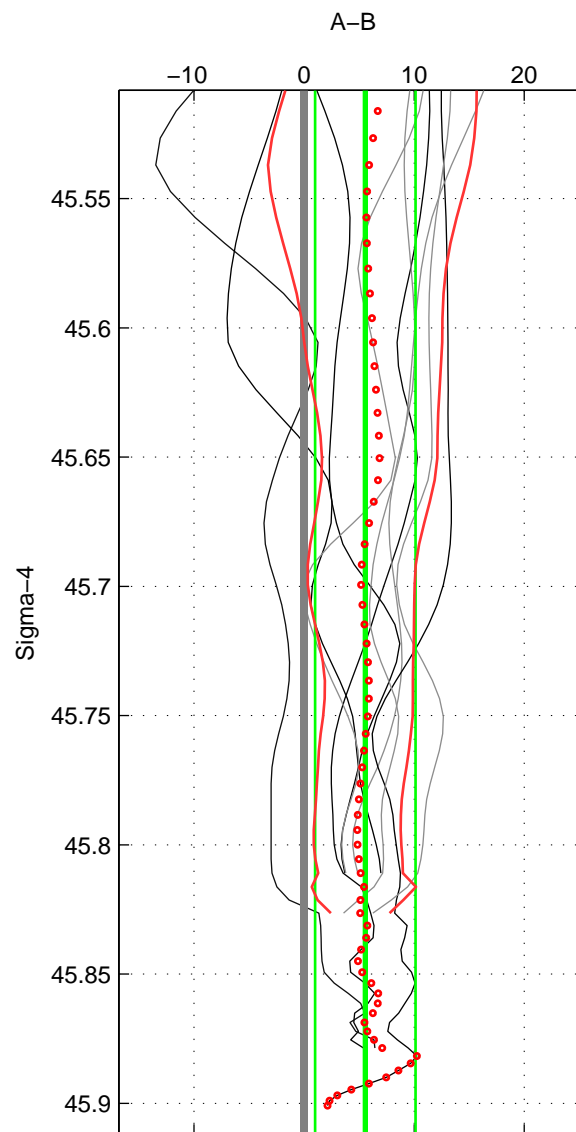

Cruise A (red). Date: Sep 1993 Cruisename: 545-49HG19930807

Cruise B (blue). Date: Sep 2001 Cruisename: 556-49HG20010813

\*\*\* "Favourite" values are means of spaces 1 2.

	Offset	O.StDev	Ratio	R.Stdev	Rating
SIGMA:	5.566	4.564	1.002	0.002	4
THETA:	5.423	4.593	1.002	0.002	4
DEPTH:	5.409	3.900	1.002	0.002	3
FAV.:	5.495	4.579	1.002	0.002	4

Profiles of A: 7  
 Profiles of B: 9  
 Diff profs : 9  
 WMoffset (A-B): 5.5662  
 WMoffset stdev: 4.5639  
 WMratio (A/B): 1.0023  
 WMratio stdev: 0.0018951

Quality (1-5): 4

Profiles of A: 7  
 Profiles of B: 9  
 Diff profs : 9  
 WMoffset (A-B): 5.4228  
 WMoffset stdev: 4.5932  
 WMratio (A/B): 1.0023  
 WMratio stdev: 0.0019072

Quality (1-5): 4

Profiles of A: 7  
 Profiles of B: 9  
 Diff profs : 9  
 WMoffset (A-B): 5.4086  
 WMoffset stdev: 3.9004  
 WMratio (A/B): 1.0022  
 WMratio stdev: 0.0016191

Quality (1-5): 3