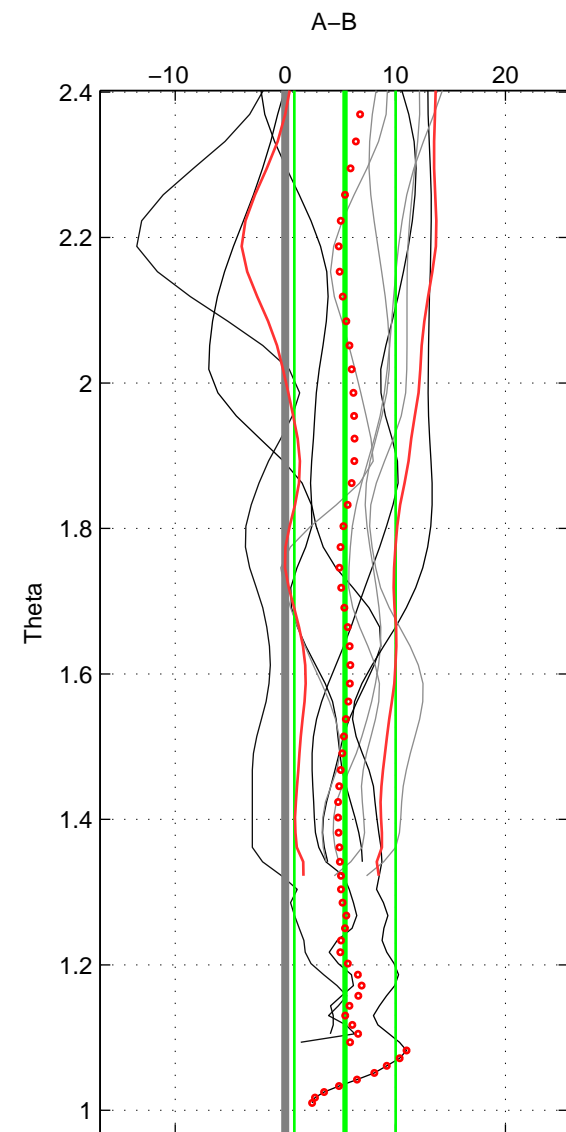

Cruise A (red). Date: Sep 1993 Cruisename: 545-49HG19930807

Cruise B (blue). Date: Sep 2001 Cruisename: 556-49HG20010813

\*\*\* "Favourite" values are means of spaces 1 2.

	Offset	O.StDev	Ratio	R.Stdev	Rating
SIGMA:	5.566	4.564	1.002	0.002	4
THETA:	5.423	4.593	1.002	0.002	4
DEPTH:	5.409	3.900	1.002	0.002	3
FAV.:	5.495	4.579	1.002	0.002	4

Profiles of A: 7  
 Profiles of B: 9  
 Diff profs : 9  
 WMoffset (A-B): 5.5662  
 WMoffset stdev: 4.5639  
 WMratio (A/B): 1.0023  
 WMratio stdev: 0.0018951

Quality (1-5): 4

Profiles of A: 7  
 Profiles of B: 9  
 Diff profs : 9  
 WMoffset (A-B): 5.4228  
 WMoffset stdev: 4.5932  
 WMratio (A/B): 1.0023  
 WMratio stdev: 0.0019072

Quality (1-5): 4

Profiles of A: 7  
 Profiles of B: 9  
 Diff profs : 9  
 WMoffset (A-B): 5.4086  
 WMoffset stdev: 3.9004  
 WMratio (A/B): 1.0022  
 WMratio stdev: 0.0016191

Quality (1-5): 3