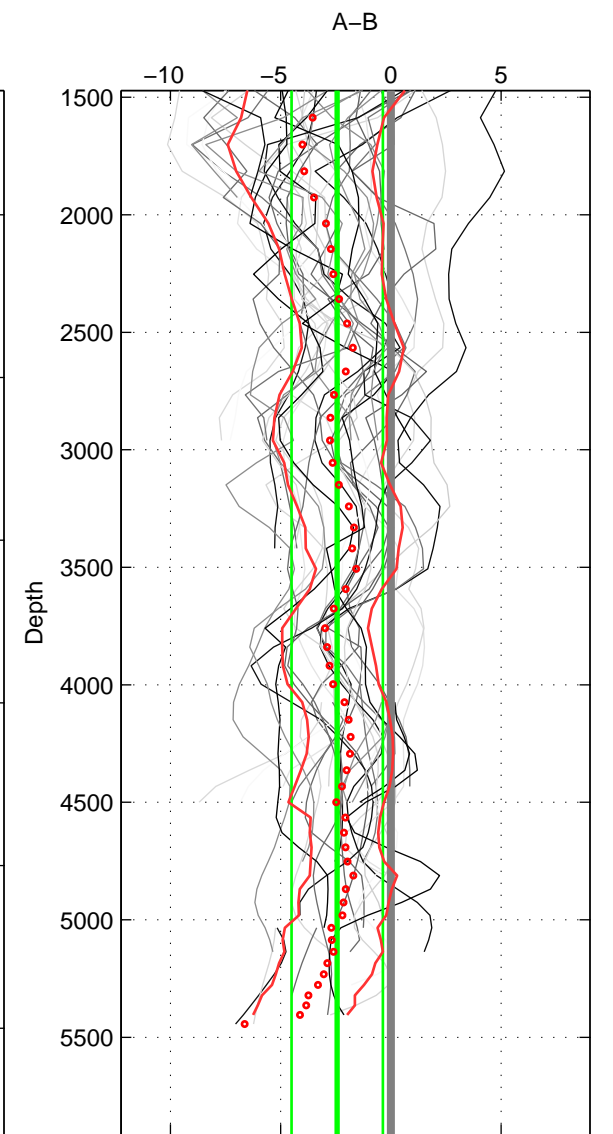

Cruise A (red). Date: Jun 2001 Cruisename: 591-49NZ20010604

Cruise B (blue). Date: Jul 2011 Cruisename: 626-49RY20110515

\*\*\* "Favourite" values are means of spaces 1 2 3.

	Offset	O.StDev	Ratio	R.Stdev	Rating
SIGMA:	-2.631	2.198	0.999	0.001	5
THETA:	-2.706	2.259	0.999	0.001	5
DEPTH:	-2.435	2.073	0.999	0.001	5
FAV.:	-2.591	2.177	0.999	0.001	5

Profiles of A: 11  
 Profiles of B: 20  
 Diff profs : 34  
 WMoffset (A-B): -2.6309  
 WMoffset stdev: 2.1979  
 WMratio (A/B): 0.99891  
 WMratio stdev: 0.00091035

Quality (1-5): 5

Profiles of A: 11  
 Profiles of B: 20  
 Diff profs : 34  
 WMoffset (A-B): -2.7063  
 WMoffset stdev: 2.259  
 WMratio (A/B): 0.99888  
 WMratio stdev: 0.00093555

Quality (1-5): 5

Profiles of A: 11  
 Profiles of B: 20  
 Diff profs : 34  
 WMoffset (A-B): -2.4353  
 WMoffset stdev: 2.0733  
 WMratio (A/B): 0.99899  
 WMratio stdev: 0.00085821

Quality (1-5): 5