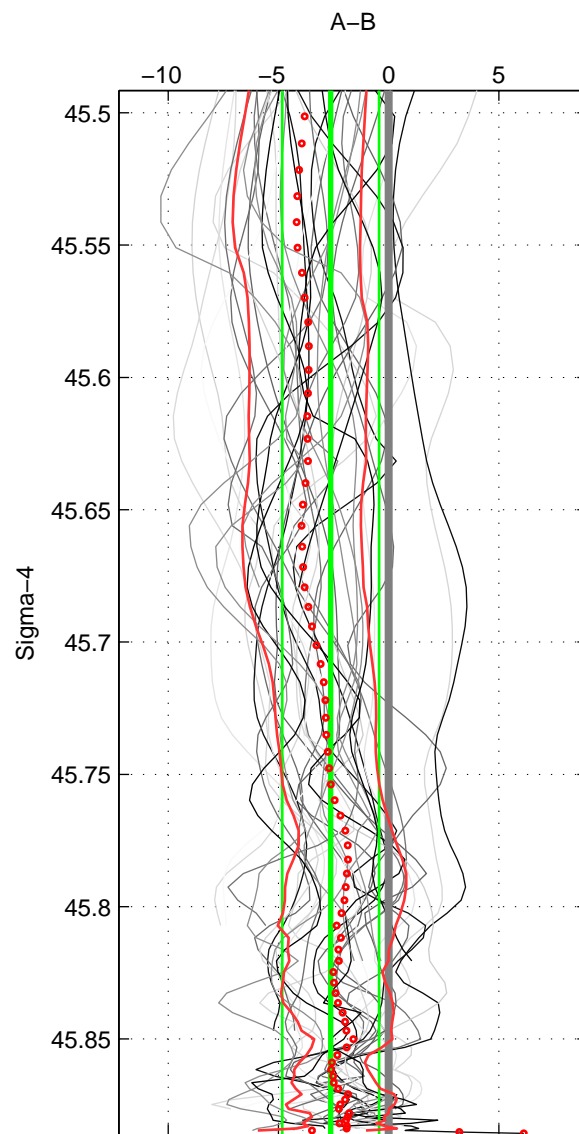

Cruise A (red). Date: Jun 2001 Cruisename: 591-49NZ20010604

Cruise B (blue). Date: Jul 2011 Cruisename: 626-49RY20110515

\*\*\* "Favourite" values are means of spaces 1 2 3.

	Offset	O.StDev	Ratio	R.Stdev	Rating
SIGMA:	-2.631	2.198	0.999	0.001	5
THETA:	-2.706	2.259	0.999	0.001	5
DEPTH:	-2.435	2.073	0.999	0.001	5
FAV.:	-2.591	2.177	0.999	0.001	5

Profiles of A: 11  
 Profiles of B: 20  
 Diff profs : 34  
 WMoffset (A-B): -2.6309  
 WMoffset stdev: 2.1979  
 WMratio (A/B): 0.99891  
 WMratio stdev: 0.00091035

Quality (1-5): 5

Profiles of A: 11  
 Profiles of B: 20  
 Diff profs : 34  
 WMoffset (A-B): -2.7063  
 WMoffset stdev: 2.259  
 WMratio (A/B): 0.99888  
 WMratio stdev: 0.00093555

Quality (1-5): 5

Profiles of A: 11  
 Profiles of B: 20  
 Diff profs : 34  
 WMoffset (A-B): -2.4353  
 WMoffset stdev: 2.0733  
 WMratio (A/B): 0.99899  
 WMratio stdev: 0.00085821

Quality (1-5): 5