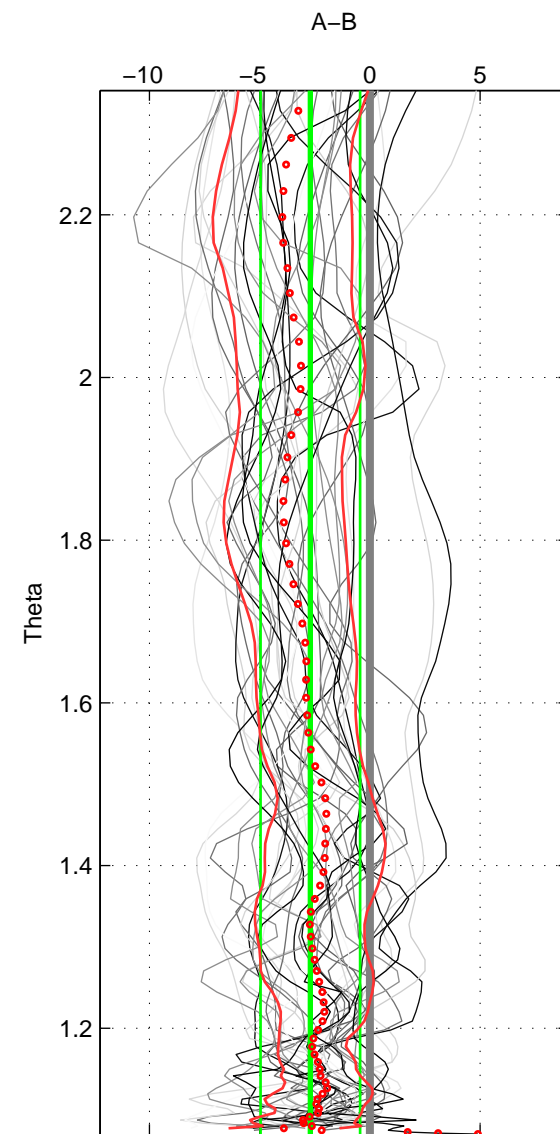

Cruise A (red). Date: Jun 2001 Cruisename: 591-49NZ20010604

Cruise B (blue). Date: Jul 2011 Cruisename: 626-49RY20110515

\*\*\* "Favourite" values are means of spaces 1 2 3.

	Offset	O.StDev	Ratio	R.Stdev	Rating
SIGMA:	-2.631	2.198	0.999	0.001	5
THETA:	-2.706	2.259	0.999	0.001	5
DEPTH:	-2.435	2.073	0.999	0.001	5
FAV.:	-2.591	2.177	0.999	0.001	5

Profiles of A: 11  
 Profiles of B: 20  
 Diff profs : 34  
 WMoffset (A-B): -2.6309  
 WMoffset stdev: 2.1979  
 WMratio (A/B): 0.99891  
 WMratio stdev: 0.00091035

Quality (1-5): 5

Profiles of A: 11  
 Profiles of B: 20  
 Diff profs : 34  
 WMoffset (A-B): -2.7063  
 WMoffset stdev: 2.259  
 WMratio (A/B): 0.99888  
 WMratio stdev: 0.00093555

Quality (1-5): 5

Profiles of A: 11  
 Profiles of B: 20  
 Diff profs : 34  
 WMoffset (A-B): -2.4353  
 WMoffset stdev: 2.0733  
 WMratio (A/B): 0.99899  
 WMratio stdev: 0.00085821

Quality (1-5): 5