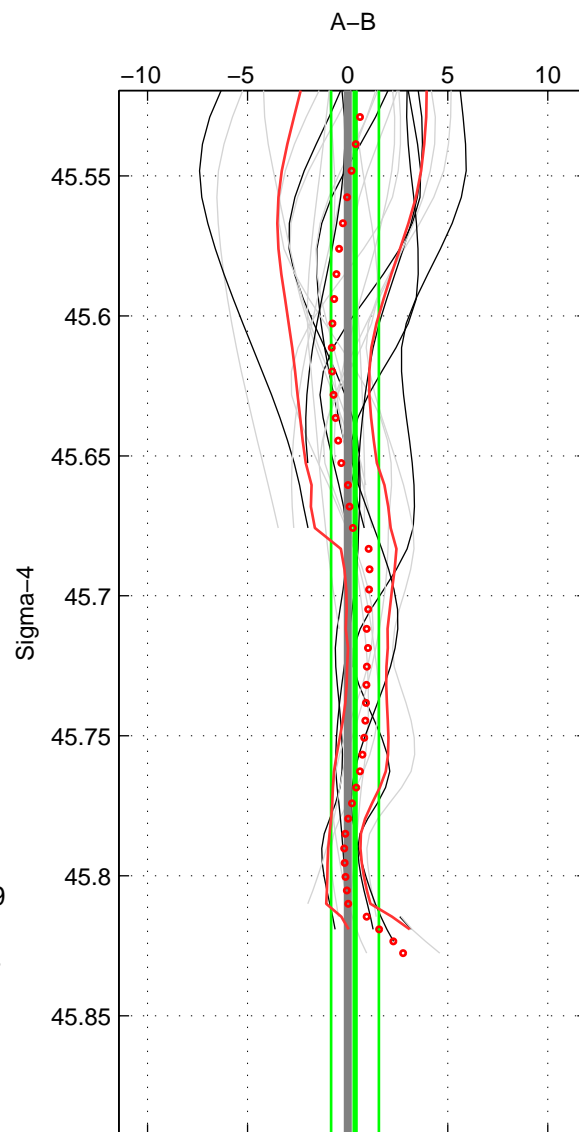

Cruise A (red). Date: Aug 2000 Cruisename: 573-49HO20000729

Cruise B (blue). Date: Jun 2001 Cruisename: 591-49NZ20010604

\*\*\* "Favourite" values are means of spaces 1 2.

	Offset	O.StDev	Ratio	R.Stdev	Rating
SIGMA:	0.367	1.194	1.000	0.000	4
THETA:	0.354	1.573	1.000	0.001	4
DEPTH:	0.048	1.066	1.000	0.000	3
FAV.:	0.361	1.384	1.000	0.001	4

Profiles of A: 7  
 Profiles of B: 9  
 Diff profs : 22  
 WMoffset (A-B): 0.36749  
 WMoffset stdev: 1.1937  
 WMratio (A/B): 1.0002  
 WMratio stdev: 0.00049498

Quality (1-5): 4

Profiles of A: 7  
 Profiles of B: 9  
 Diff profs : 22  
 WMoffset (A-B): 0.3545  
 WMoffset stdev: 1.5734  
 WMratio (A/B): 1.0001  
 WMratio stdev: 0.00065255

Quality (1-5): 4

Profiles of A: 7  
 Profiles of B: 9  
 Diff profs : 22  
 WMoffset (A-B): 0.04755  
 WMoffset stdev: 1.0662  
 WMratio (A/B): 1  
 WMratio stdev: 0.00044173

Quality (1-5): 3