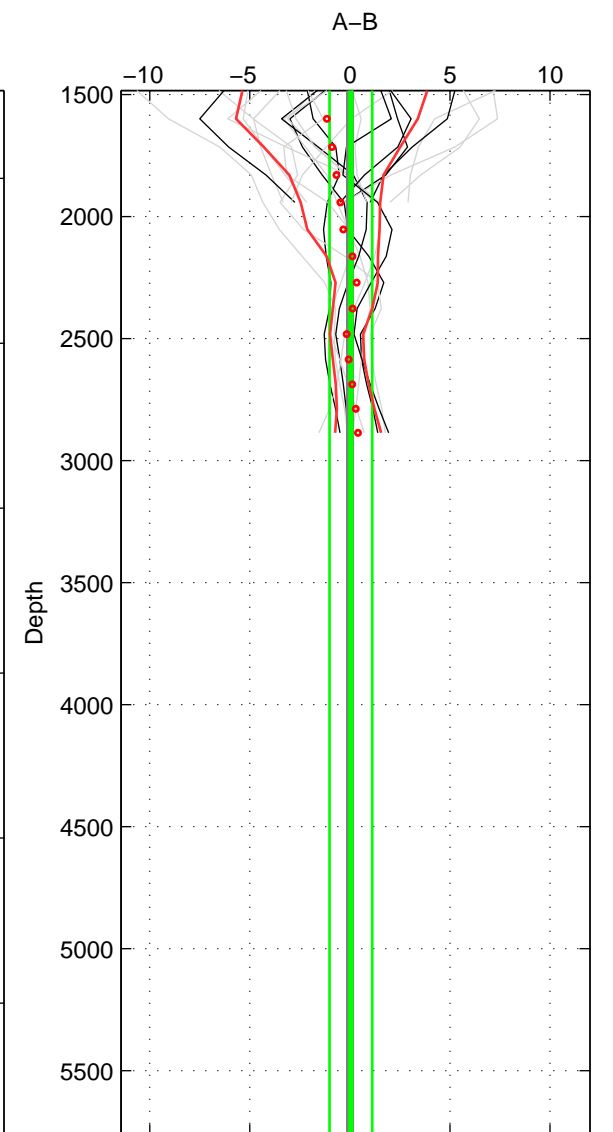

Cruise A (red). Date: Aug 2000 Cruisename: 573-49HO20000729

Cruise B (blue). Date: Jun 2001 Cruisename: 591-49NZ20010604

\*\*\* "Favourite" values are means of spaces 1 2.

	Offset	O.StDev	Ratio	R.Stdev	Rating
SIGMA:	0.367	1.194	1.000	0.000	4
THETA:	0.354	1.573	1.000	0.001	4
DEPTH:	0.048	1.066	1.000	0.000	3
FAV.:	0.361	1.384	1.000	0.001	4

Profiles of A: 7  
 Profiles of B: 9  
 Diff profs : 22  
 WMoffset (A-B): 0.36749  
 WMoffset stdev: 1.1937  
 WMratio (A/B): 1.0002  
 WMratio stdev: 0.00049498

Quality (1-5): 4

Profiles of A: 7  
 Profiles of B: 9  
 Diff profs : 22  
 WMoffset (A-B): 0.3545  
 WMoffset stdev: 1.5734  
 WMratio (A/B): 1.0001  
 WMratio stdev: 0.00065255

Quality (1-5): 4

Profiles of A: 7  
 Profiles of B: 9  
 Diff profs : 22  
 WMoffset (A-B): 0.04755  
 WMoffset stdev: 1.0662  
 WMratio (A/B): 1  
 WMratio stdev: 0.00044173

Quality (1-5): 3