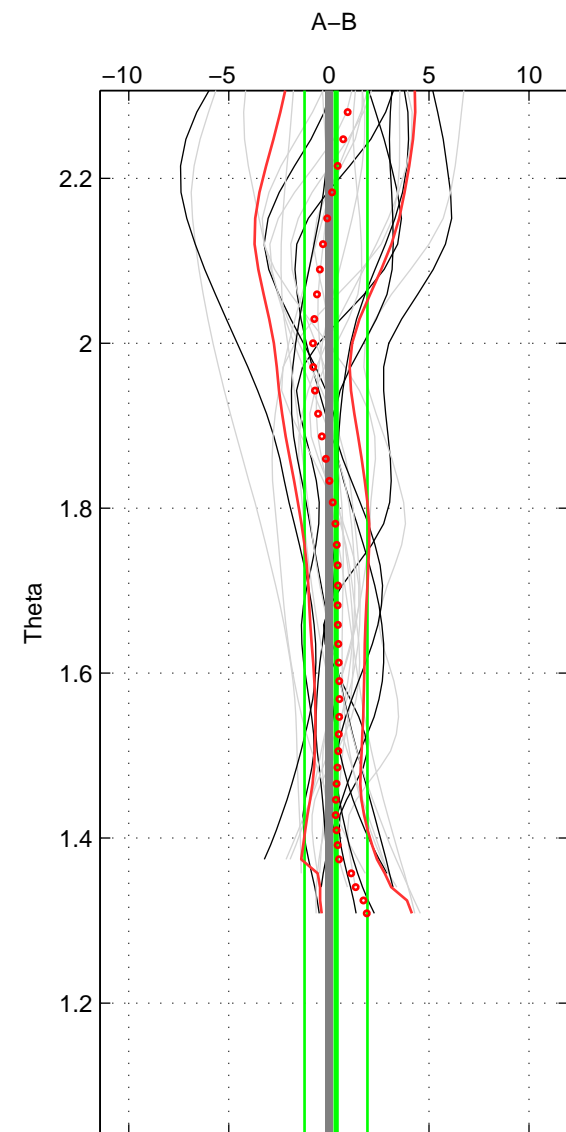

Cruise A (red). Date: Aug 2000 Cruisename: 573-49HO20000729

Cruise B (blue). Date: Jun 2001 Cruisename: 591-49NZ20010604

\*\*\* "Favourite" values are means of spaces 1 2.

	Offset	O.StDev	Ratio	R.Stdev	Rating
SIGMA:	0.367	1.194	1.000	0.000	4
THETA:	0.354	1.573	1.000	0.001	4
DEPTH:	0.048	1.066	1.000	0.000	3
FAV.:	0.361	1.384	1.000	0.001	4

Profiles of A: 7  
 Profiles of B: 9  
 Diff profs : 22  
 WMoffset (A-B): 0.36749  
 WMoffset stdev: 1.1937  
 WMratio (A/B): 1.0002  
 WMratio stdev: 0.00049498

Quality (1-5): 4

Profiles of A: 7  
 Profiles of B: 9  
 Diff profs : 22  
 WMoffset (A-B): 0.3545  
 WMoffset stdev: 1.5734  
 WMratio (A/B): 1.0001  
 WMratio stdev: 0.00065255

Quality (1-5): 4

Profiles of A: 7  
 Profiles of B: 9  
 Diff profs : 22  
 WMoffset (A-B): 0.04755  
 WMoffset stdev: 1.0662  
 WMratio (A/B): 1  
 WMratio stdev: 0.00044173

Quality (1-5): 3