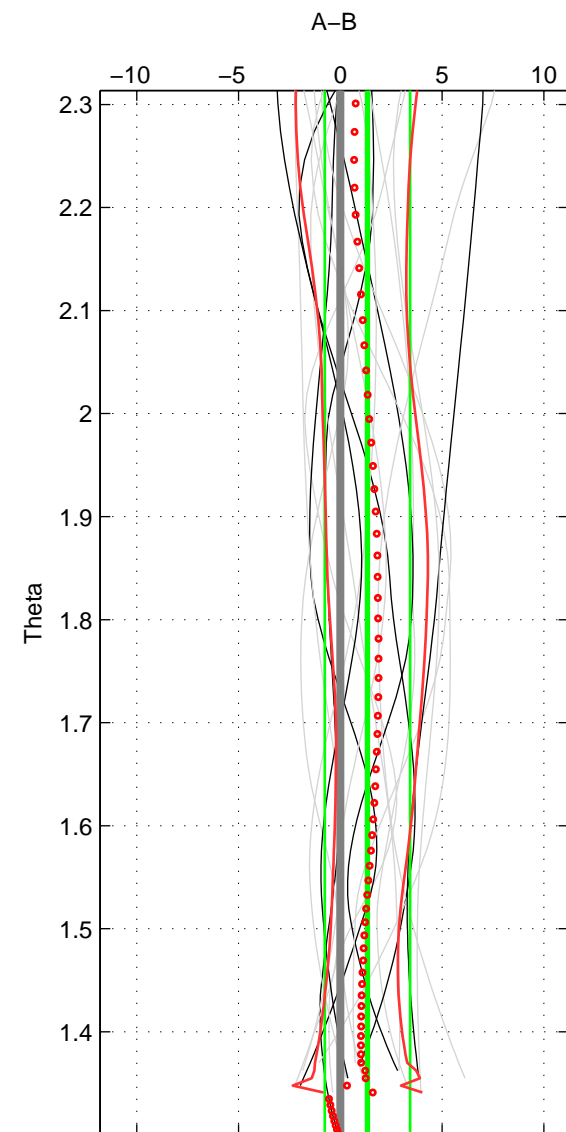

Cruise A (red). Date: Aug 2000 Cruisename: 573-49HO20000729

Cruise B (blue). Date: Jul 2001 Cruisename: 575-49HO20010710

*** "Favourite" values are means of spaces 1 2 3.

	Offset	O.StDev	Ratio	R.Stdev	Rating
SIGMA:	1.543	2.021	1.001	0.001	4
THETA:	1.329	2.096	1.001	0.001	4
DEPTH:	1.166	1.937	1.000	0.001	4
FAV.:	1.346	2.018	1.001	0.001	4

Profiles of A: 7
 Profiles of B: 6
 Diff profs: 17
 WMoffset (A-B): 1.5431
 WMoffset stdev: 2.0206
 WMratio (A/B): 1.0006
 WMratio stdev: 0.00083959

Quality (1-5): 4

Profiles of A: 7
 Profiles of B: 6
 Diff profs: 17
 WMoffset (A-B): 1.3287
 WMoffset stdev: 2.0958
 WMratio (A/B): 1.0006
 WMratio stdev: 0.00087071

Quality (1-5): 4

Profiles of A: 7
 Profiles of B: 6
 Diff profs: 17
 WMoffset (A-B): 1.166
 WMoffset stdev: 1.9367
 WMratio (A/B): 1.0005
 WMratio stdev: 0.00080353

Quality (1-5): 4