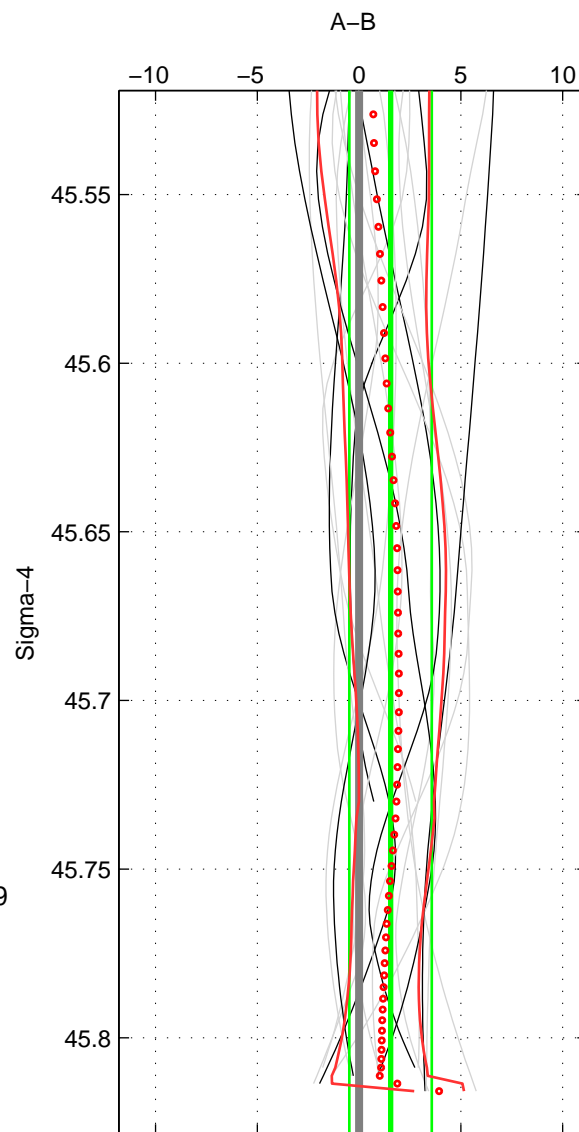

Cruise A (red). Date: Aug 2000 Cruisename: 573-49HO20000729

Cruise B (blue). Date: Jul 2001 Cruisename: 575-49HO20010710

*** "Favourite" values are means of spaces 1 2 3.

	Offset	O.StDev	Ratio	R.Stdev	Rating
SIGMA:	1.543	2.021	1.001	0.001	4
THETA:	1.329	2.096	1.001	0.001	4
DEPTH:	1.166	1.937	1.000	0.001	4
FAV.:	1.346	2.018	1.001	0.001	4

Profiles of A: 7
 Profiles of B: 6
 Diff profs: 17
 WMoffset (A-B): 1.5431
 WMoffset stdev: 2.0206
 WMratio (A/B): 1.0006
 WMratio stdev: 0.00083959

Quality (1-5): 4

Profiles of A: 7
 Profiles of B: 6
 Diff profs: 17
 WMoffset (A-B): 1.3287
 WMoffset stdev: 2.0958
 WMratio (A/B): 1.0006
 WMratio stdev: 0.00087071

Quality (1-5): 4

Profiles of A: 7
 Profiles of B: 6
 Diff profs: 17
 WMoffset (A-B): 1.166
 WMoffset stdev: 1.9367
 WMratio (A/B): 1.0005
 WMratio stdev: 0.00080353

Quality (1-5): 4