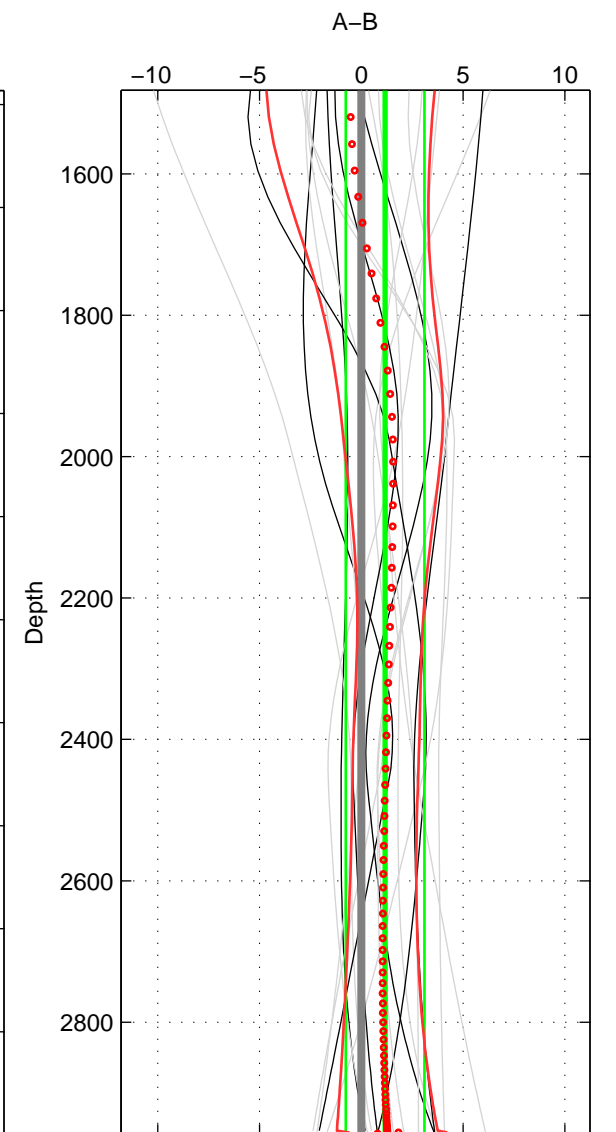

Cruise A (red). Date: Aug 2000 Cruisename: 573-49HO20000729

Cruise B (blue). Date: Jul 2001 Cruisename: 575-49HO20010710

*** "Favourite" values are means of spaces 1 2 3.

	Offset	O.StDev	Ratio	R.Stdev	Rating
SIGMA:	1.543	2.021	1.001	0.001	4
THETA:	1.329	2.096	1.001	0.001	4
DEPTH:	1.166	1.937	1.000	0.001	4
FAV.:	1.346	2.018	1.001	0.001	4

Profiles of A: 7
 Profiles of B: 6
 Diff profs: 17
 WMoffset (A-B): 1.5431
 WMoffset stdev: 2.0206
 WMratio (A/B): 1.0006
 WMratio stdev: 0.00083959

Quality (1-5): 4

Profiles of A: 7
 Profiles of B: 6
 Diff profs: 17
 WMoffset (A-B): 1.3287
 WMoffset stdev: 2.0958
 WMratio (A/B): 1.0006
 WMratio stdev: 0.00087071

Quality (1-5): 4

Profiles of A: 7
 Profiles of B: 6
 Diff profs: 17
 WMoffset (A-B): 1.166
 WMoffset stdev: 1.9367
 WMratio (A/B): 1.0005
 WMratio stdev: 0.00080353

Quality (1-5): 4