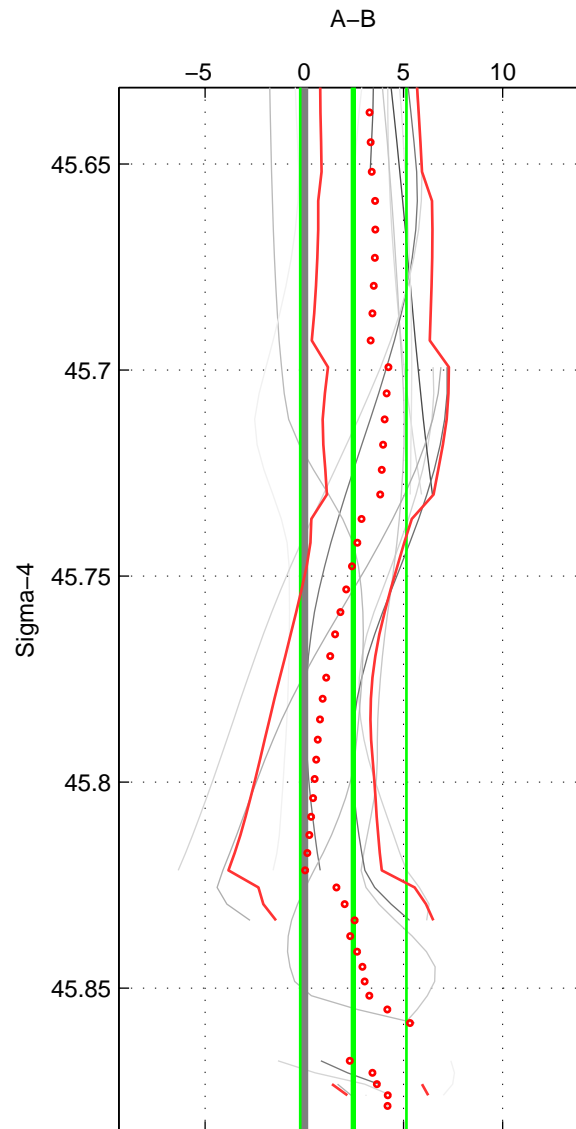

Cruise A (red). Date: Aug 1993 Cruisename: 251-33MW19930704.1

Cruise B (blue). Date: Jan 2010 Cruisename: 318-74DI20100106

*** "Favourite" values are means of spaces 1 2.

	Offset	O.StDev	Ratio	R.Stdev	Rating
SIGMA:	2.468	2.677	1.001	0.001	5
THETA:	3.101	2.683	1.001	0.001	5
DEPTH:	3.609	2.019	1.002	0.001	4
FAV.:	2.785	2.680	1.001	0.001	5

Profiles of A: 4
 Profiles of B: 5
 Diff profs : 13
 WMoffset (A-B): 2.4683
 WMoffset stdev: 2.6772
 WMratio (A/B): 1.0011
 WMratio stdev: 0.0011466

Quality (1-5): 5

Profiles of A: 4
 Profiles of B: 5
 Diff profs : 13
 WMoffset (A-B): 3.1014
 WMoffset stdev: 2.683
 WMratio (A/B): 1.0013
 WMratio stdev: 0.0011461

Quality (1-5): 5

Profiles of A: 4
 Profiles of B: 5
 Diff profs : 13
 WMoffset (A-B): 3.6087
 WMoffset stdev: 2.0192
 WMratio (A/B): 1.0015
 WMratio stdev: 0.00086097

Quality (1-5): 4