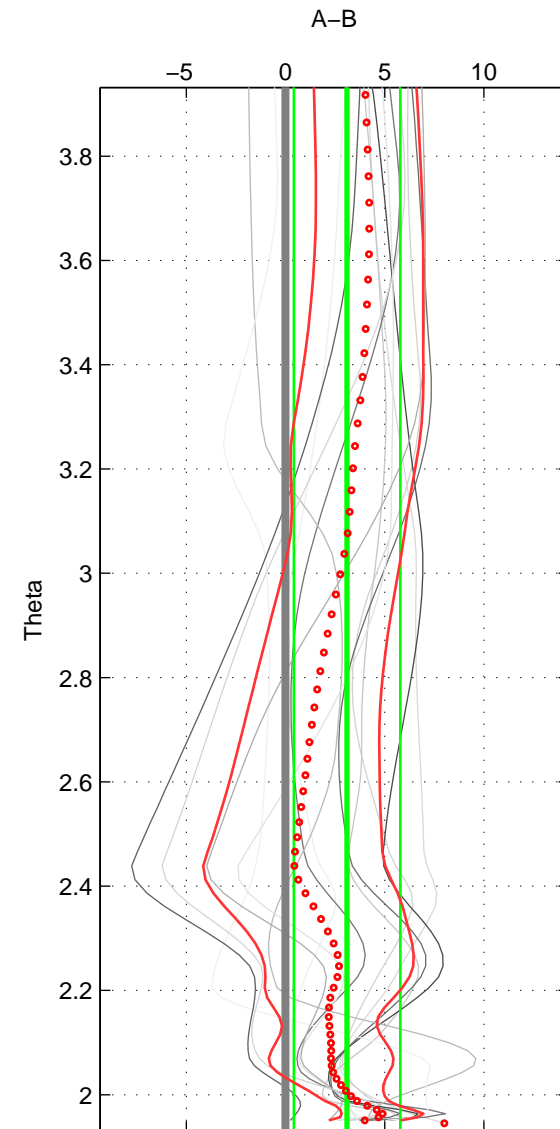

Cruise A (red). Date: Aug 1993 Cruisename: 251-33MW19930704.1

Cruise B (blue). Date: Jan 2010 Cruisename: 318-74DI20100106

*** "Favourite" values are means of spaces 1 2.

	Offset	O.StDev	Ratio	R.Stdev	Rating
SIGMA:	2.468	2.677	1.001	0.001	5
THETA:	3.101	2.683	1.001	0.001	5
DEPTH:	3.609	2.019	1.002	0.001	4
FAV.:	2.785	2.680	1.001	0.001	5

Profiles of A: 4
 Profiles of B: 5
 Diff profs : 13
 WMoffset (A-B): 2.4683
 WMoffset stdev: 2.6772
 WMratio (A/B): 1.0011
 WMratio stdev: 0.0011466

Quality (1-5): 5

Profiles of A: 4
 Profiles of B: 5
 Diff profs : 13
 WMoffset (A-B): 3.1014
 WMoffset stdev: 2.683
 WMratio (A/B): 1.0013
 WMratio stdev: 0.0011461

Quality (1-5): 5

Profiles of A: 4
 Profiles of B: 5
 Diff profs : 13
 WMoffset (A-B): 3.6087
 WMoffset stdev: 2.0192
 WMratio (A/B): 1.0015
 WMratio stdev: 0.00086097

Quality (1-5): 4