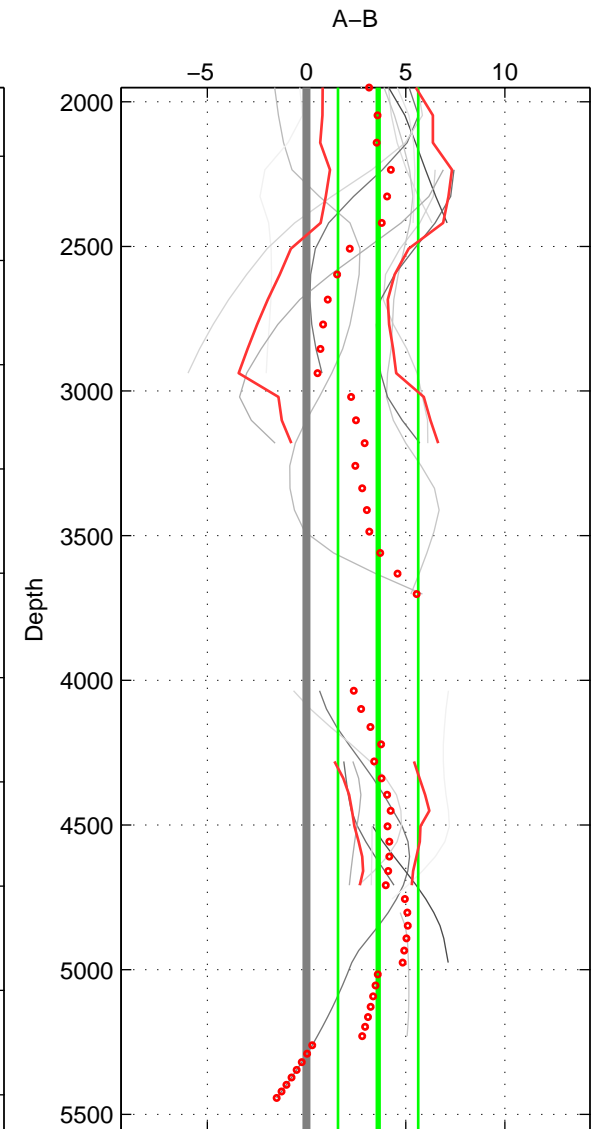

Cruise A (red). Date: Aug 1993 Cruisename: 251-33MW19930704.1

Cruise B (blue). Date: Jan 2010 Cruisename: 318-74DI20100106

*** "Favourite" values are means of spaces 1 2.

	Offset	O.StDev	Ratio	R.Stdev	Rating
SIGMA:	2.468	2.677	1.001	0.001	5
THETA:	3.101	2.683	1.001	0.001	5
DEPTH:	3.609	2.019	1.002	0.001	4
FAV.:	2.785	2.680	1.001	0.001	5

Profiles of A: 4
 Profiles of B: 5
 Diff profs : 13
 WMoffset (A-B): 2.4683
 WMoffset stdev: 2.6772
 WMratio (A/B): 1.0011
 WMratio stdev: 0.0011466

Quality (1-5): 5

Profiles of A: 4
 Profiles of B: 5
 Diff profs : 13
 WMoffset (A-B): 3.1014
 WMoffset stdev: 2.683
 WMratio (A/B): 1.0013
 WMratio stdev: 0.0011461

Quality (1-5): 5

Profiles of A: 4
 Profiles of B: 5
 Diff profs : 13
 WMoffset (A-B): 3.6087
 WMoffset stdev: 2.0192
 WMratio (A/B): 1.0015
 WMratio stdev: 0.00086097

Quality (1-5): 4