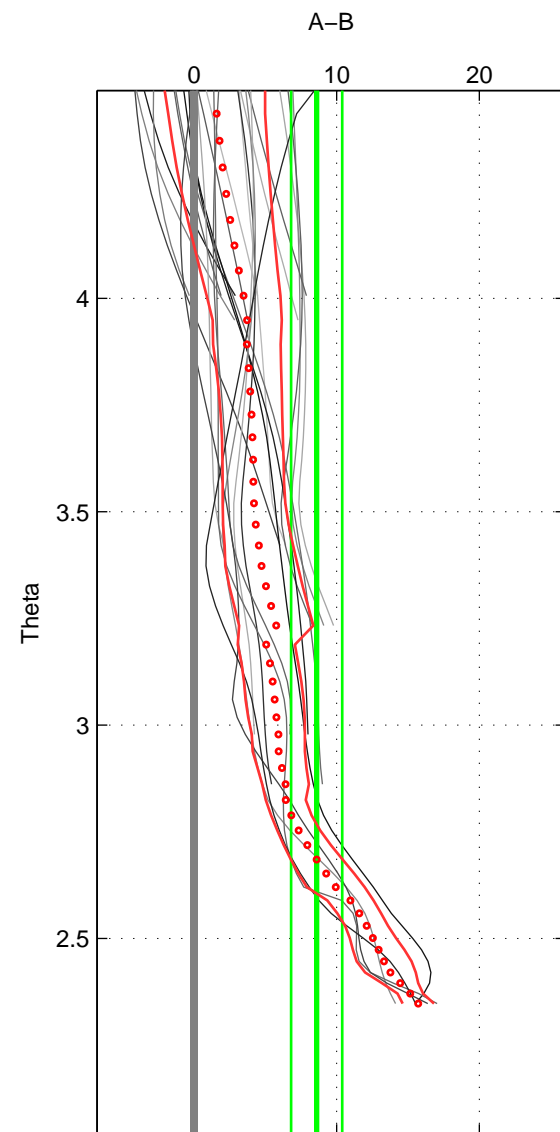

Cruise A (red). Date: Jun 2006 Cruisename: 135-06MM20060523

Cruise B (blue). Date: May 1993 Cruisename: 204-29CS19930510

*** "Favourite" values are those of space 2.

	Offset	O.StDev	Ratio	R.Stdev	Rating
SIGMA:	9.287	1.705	1.004	0.001	4
THETA:	8.602	1.794	1.004	0.001	5
DEPTH:	12.495	0.960	1.005	0.000	4
FAV. :	8.602	1.794	1.004	0.001	5

Profiles of A: 6
 Profiles of B: 6
 Diff profs : 24
 WMoffset (A-B): 9.2875
 WMoffset stdev: 1.705
 WMratio (A/B): 1.004
 WMratio stdev: 0.00073306

Quality (1-5): 4

Profiles of A: 6
 Profiles of B: 6
 Diff profs : 24
 WMoffset (A-B): 8.6017
 WMoffset stdev: 1.7938
 WMratio (A/B): 1.0037
 WMratio stdev: 0.00077102

Quality (1-5): 5

Profiles of A: 6
 Profiles of B: 12
 Diff profs : 51
 WMoffset (A-B): 12.4945
 WMoffset stdev: 0.95976
 WMratio (A/B): 1.0054
 WMratio stdev: 0.00041188

Quality (1-5): 4