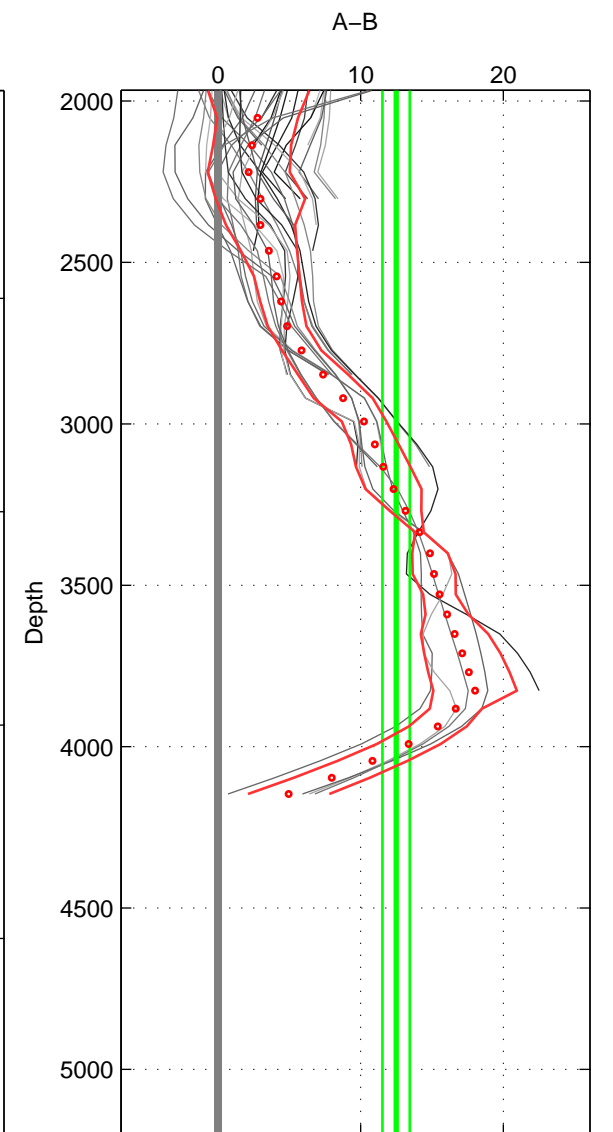

Cruise A (red). Date: Jun 2006 Cruisename: 135-06MM20060523

Cruise B (blue). Date: May 1993 Cruisename: 204-29CS19930510

*** "Favourite" values are those of space 2.

	Offset	O.StDev	Ratio	R.Stdev	Rating
SIGMA:	9.287	1.705	1.004	0.001	4
THETA:	8.602	1.794	1.004	0.001	5
DEPTH:	12.495	0.960	1.005	0.000	4
FAV. :	8.602	1.794	1.004	0.001	5

Profiles of A: 6
 Profiles of B: 6
 Diff profs : 24
 WMoffset (A-B): 9.2875
 WMoffset stdev: 1.705
 WMratio (A/B): 1.004
 WMratio stdev: 0.00073306

Quality (1-5): 4

Profiles of A: 6
 Profiles of B: 6
 Diff profs : 24
 WMoffset (A-B): 8.6017
 WMoffset stdev: 1.7938
 WMratio (A/B): 1.0037
 WMratio stdev: 0.00077102

Quality (1-5): 5

Profiles of A: 6
 Profiles of B: 12
 Diff profs : 51
 WMoffset (A-B): 12.4945
 WMoffset stdev: 0.95976
 WMratio (A/B): 1.0054
 WMratio stdev: 0.00041188

Quality (1-5): 4