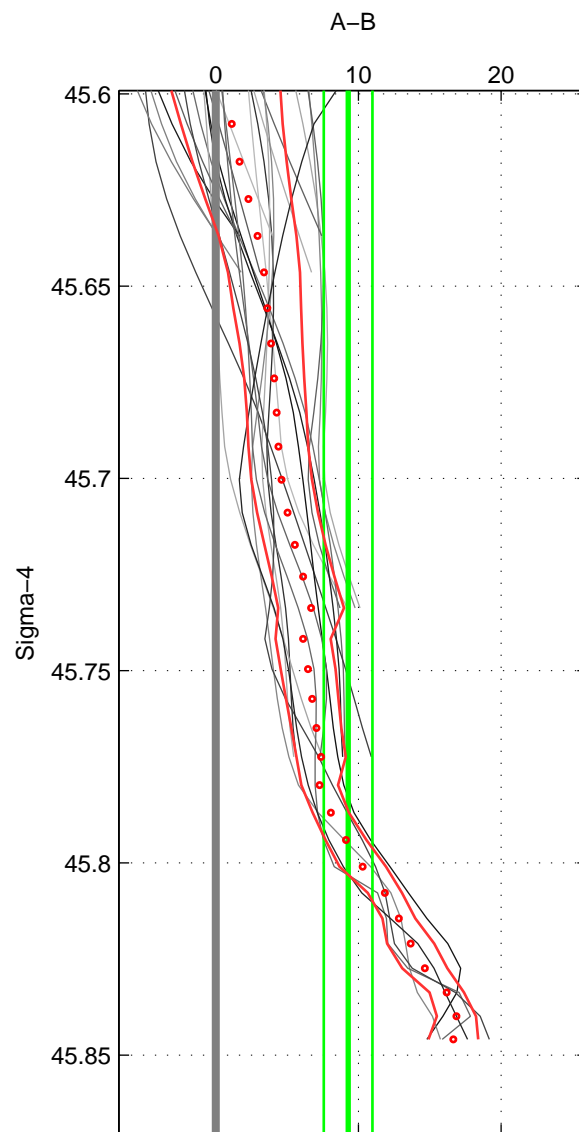

Cruise A (red). Date: Jun 2006 Cruisename: 135-06MM20060523

Cruise B (blue). Date: May 1993 Cruisename: 204-29CS19930510

*** "Favourite" values are those of space 2.

	Offset	O.StDev	Ratio	R.Stdev	Rating
SIGMA:	9.287	1.705	1.004	0.001	4
THETA:	8.602	1.794	1.004	0.001	5
DEPTH:	12.495	0.960	1.005	0.000	4
FAV. :	8.602	1.794	1.004	0.001	5

Profiles of A: 6
 Profiles of B: 6
 Diff profs : 24
 WMoffset (A-B): 9.2875
 WMoffset stdev: 1.705
 WMratio (A/B): 1.004
 WMratio stdev: 0.00073306

Quality (1-5): 4

Profiles of A: 6
 Profiles of B: 6
 Diff profs : 24
 WMoffset (A-B): 8.6017
 WMoffset stdev: 1.7938
 WMratio (A/B): 1.0037
 WMratio stdev: 0.00077102

Quality (1-5): 5

Profiles of A: 6
 Profiles of B: 12
 Diff profs : 51
 WMoffset (A-B): 12.4945
 WMoffset stdev: 0.95976
 WMratio (A/B): 1.0054
 WMratio stdev: 0.00041188

Quality (1-5): 4