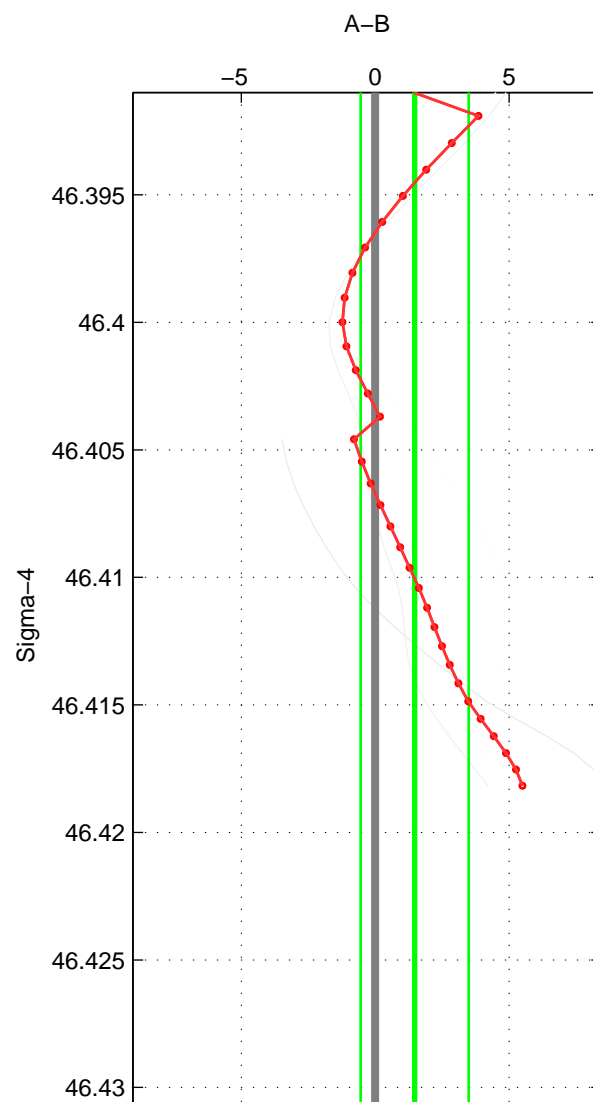

Cruise A (red). Date: Jul 1992 Cruisename: 7-06MT19920701

Cruise B (blue). Date: Mar 1982 Cruisename: 23-18HU19820228

*** "Favourite" values are means of spaces 1 2 3.

	Offset	O.StDev	Ratio	R.Stdev	Rating
SIGMA:	1.474	2.018	1.001	0.001	2
THETA:	0.804	2.554	1.000	0.001	2
DEPTH:	2.040	2.683	1.001	0.001	2
FAV.:	1.440	2.418	1.001	0.001	2

Please note that statistics are bad.

Profiles of A: 3
 Profiles of B: 4
 Diff profs : 4
 WMoffset (A-B): 1.4742
 WMoffset stdev: 2.0181
 WMratio (A/B): 1.0006
 WMratio stdev: 0.00087786

Quality (1-5): 2

Please note that statistics are bad.

Profiles of A: 3
 Profiles of B: 4
 Diff profs : 4
 WMoffset (A-B): 0.8042
 WMoffset stdev: 2.5538
 WMratio (A/B): 1.0004
 WMratio stdev: 0.0011086

Quality (1-5): 2

Please note that statistics are bad.

Profiles of A: 2
 Profiles of B: 4
 Diff profs : 3
 WMoffset (A-B): 2.0403
 WMoffset stdev: 2.683
 WMratio (A/B): 1.0009
 WMratio stdev: 0.0011673

Quality (1-5): 2