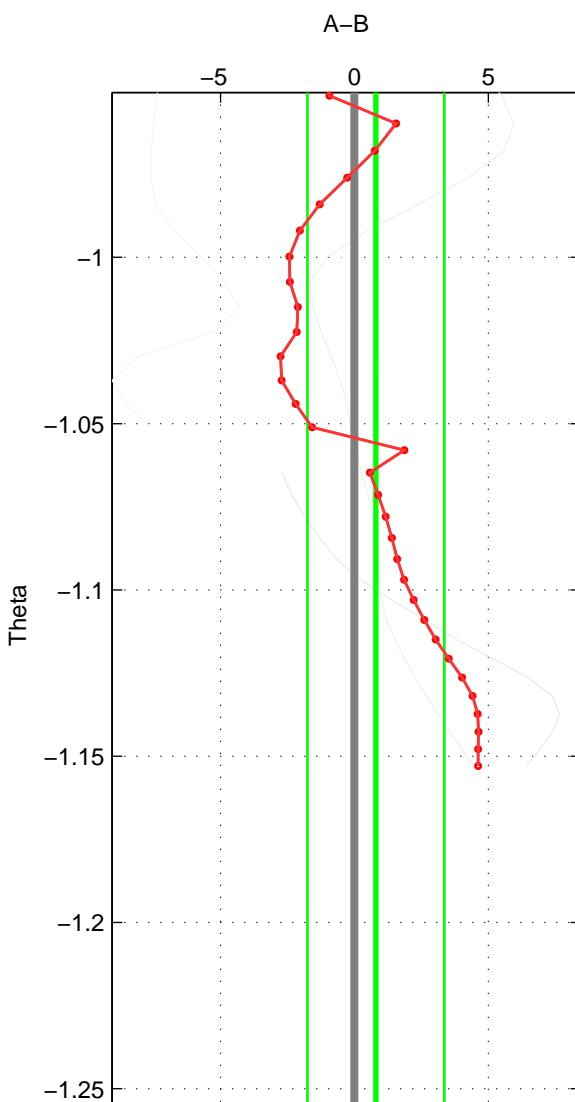

Cruise A (red). Date: Jul 1992 Cruisename: 7-06MT19920701

Cruise B (blue). Date: Mar 1982 Cruisename: 23-18HU19820228

*** "Favourite" values are means of spaces 1 2 3.

	Offset	O.StDev	Ratio	R.Stdev	Rating
SIGMA:	1.474	2.018	1.001	0.001	2
THETA:	0.804	2.554	1.000	0.001	2
DEPTH:	2.040	2.683	1.001	0.001	2
FAV.:	1.440	2.418	1.001	0.001	2

Please note that statistics are bad.

Profiles of A: 3
 Profiles of B: 4
 Diff profs : 4
 WMoffset (A-B): 1.4742
 WMoffset stdev: 2.0181
 WMratio (A/B): 1.0006
 WMratio stdev: 0.00087786

Quality (1-5): 2

Please note that statistics are bad.

Profiles of A: 3
 Profiles of B: 4
 Diff profs : 4
 WMoffset (A-B): 0.8042
 WMoffset stdev: 2.5538
 WMratio (A/B): 1.0004
 WMratio stdev: 0.0011086

Quality (1-5): 2

Please note that statistics are bad.

Profiles of A: 2
 Profiles of B: 4
 Diff profs : 3
 WMoffset (A-B): 2.0403
 WMoffset stdev: 2.683
 WMratio (A/B): 1.0009
 WMratio stdev: 0.0011673

Quality (1-5): 2