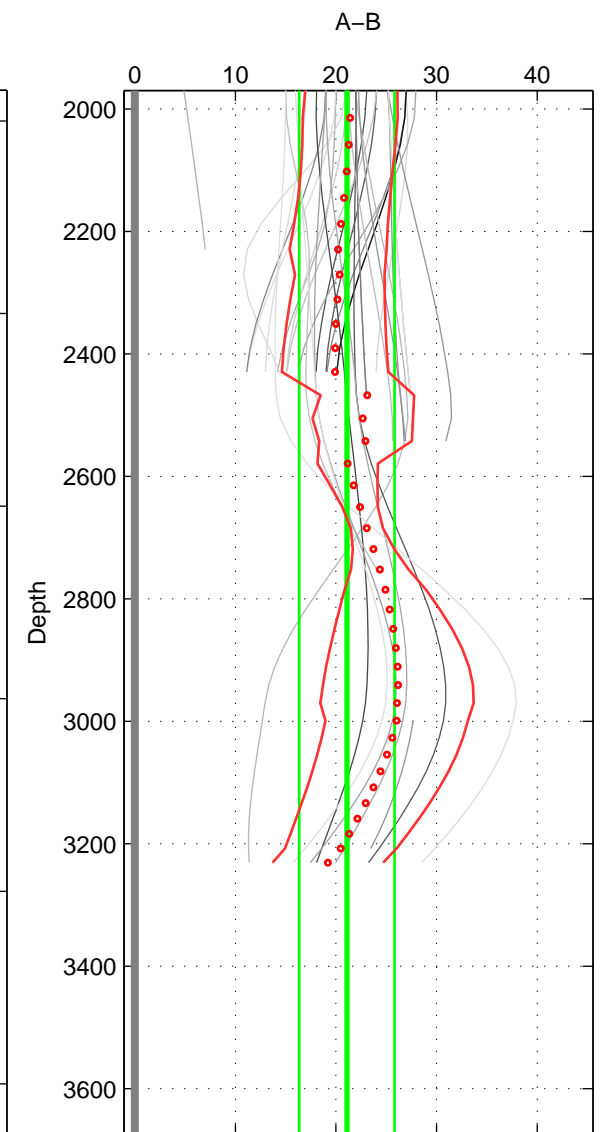

Cruise A (red). Date: Aug 1993 Cruisename: 87-58JH19930730

Cruise B (blue). Date: Aug 1996 Cruisename: 105-74JC19960720

\*\*\* "Favourite" values are means of spaces 2 3.

	Offset	O.StDev	Ratio	R.Stdev	Rating
SIGMA:	19.700	4.523	1.009	0.002	3
THETA:	19.595	4.724	1.009	0.002	4
DEPTH:	21.086	4.731	1.009	0.002	4
FAV.:	20.340	4.728	1.009	0.002	4

Profiles of A: 4  
 Profiles of B: 21  
 Diff profs: 36  
 WMoffset (A-B): 19.7004  
 WMoffset stdev: 4.5231  
 WMratio (A/B): 1.0086  
 WMratio stdev: 0.0019932

Quality (1-5): 3

Profiles of A: 4  
 Profiles of B: 21  
 Diff profs: 36  
 WMoffset (A-B): 19.5952  
 WMoffset stdev: 4.7242  
 WMratio (A/B): 1.0086  
 WMratio stdev: 0.0020815

Quality (1-5): 4

Profiles of A: 4  
 Profiles of B: 21  
 Diff profs: 35  
 WMoffset (A-B): 21.0856  
 WMoffset stdev: 4.7309  
 WMratio (A/B): 1.0092  
 WMratio stdev: 0.0020844

Quality (1-5): 4