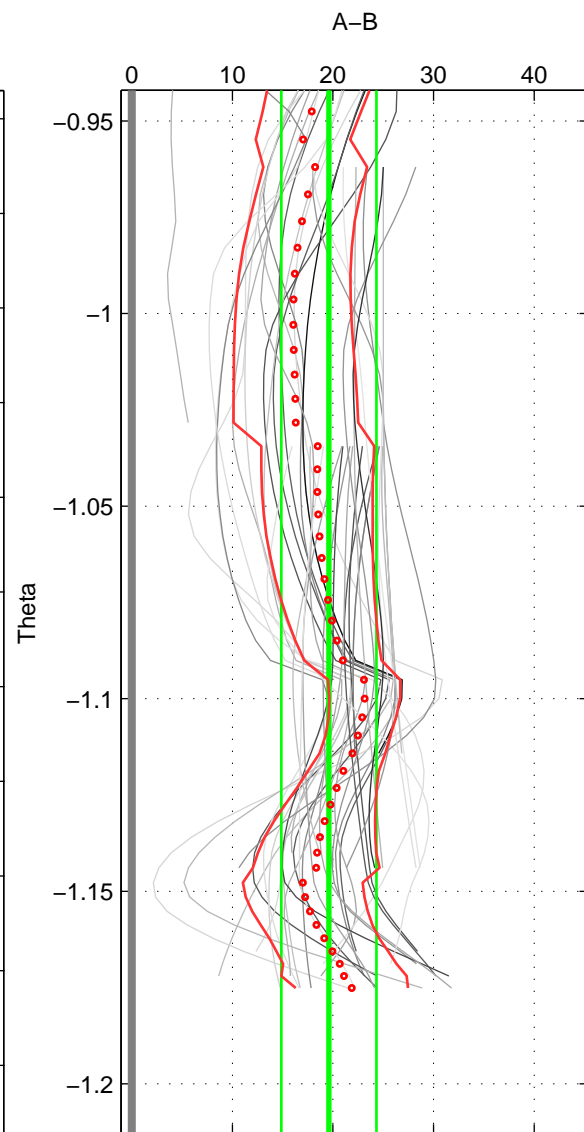

Cruise A (red). Date: Aug 1993 Cruisename: 87-58JH19930730

Cruise B (blue). Date: Aug 1996 Cruisename: 105-74JC19960720

\*\*\* "Favourite" values are means of spaces 2 3.

	Offset	O.StDev	Ratio	R.Stdev	Rating
SIGMA:	19.700	4.523	1.009	0.002	3
THETA:	19.595	4.724	1.009	0.002	4
DEPTH:	21.086	4.731	1.009	0.002	4
FAV.:	20.340	4.728	1.009	0.002	4

Profiles of A: 4  
 Profiles of B: 21  
 Diff profs: 36  
 WMoffset (A-B): 19.7004  
 WMoffset stdev: 4.5231  
 WMratio (A/B): 1.0086  
 WMratio stdev: 0.0019932

Quality (1-5): 3

Profiles of A: 4  
 Profiles of B: 21  
 Diff profs: 36  
 WMoffset (A-B): 19.5952  
 WMoffset stdev: 4.7242  
 WMratio (A/B): 1.0086  
 WMratio stdev: 0.0020815

Quality (1-5): 4

Profiles of A: 4  
 Profiles of B: 21  
 Diff profs: 35  
 WMoffset (A-B): 21.0856  
 WMoffset stdev: 4.7309  
 WMratio (A/B): 1.0092  
 WMratio stdev: 0.0020844

Quality (1-5): 4