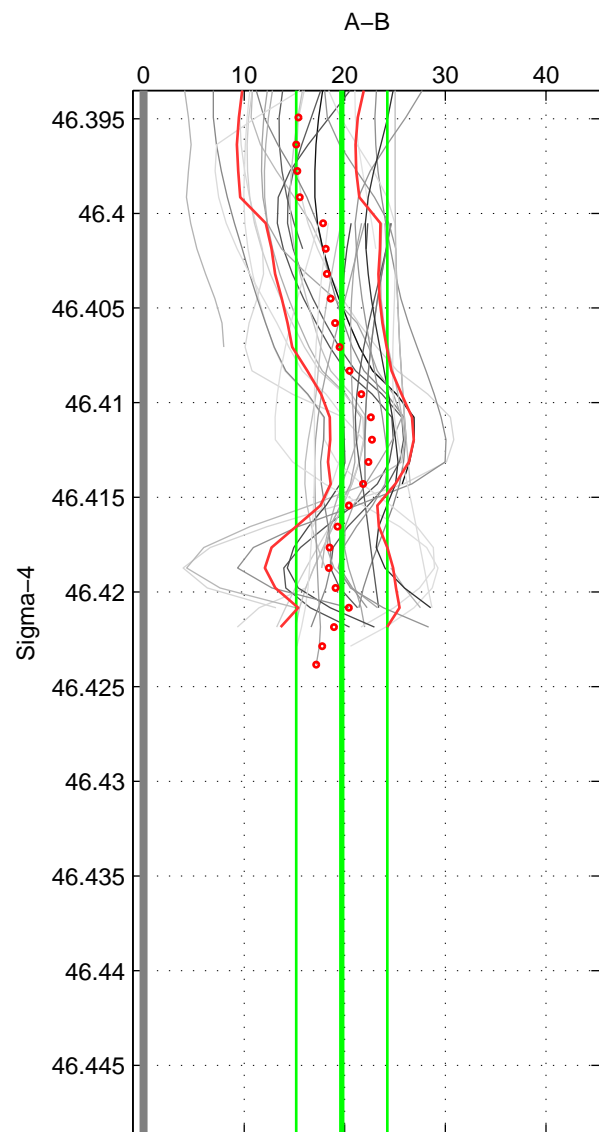

Cruise A (red). Date: Aug 1993 Cruisename: 87-58JH19930730

Cruise B (blue). Date: Aug 1996 Cruisename: 105-74JC19960720

\*\*\* "Favourite" values are means of spaces 2 3.

	Offset	O.StDev	Ratio	R.Stdev	Rating
SIGMA:	19.700	4.523	1.009	0.002	3
THETA:	19.595	4.724	1.009	0.002	4
DEPTH:	21.086	4.731	1.009	0.002	4
FAV.:	20.340	4.728	1.009	0.002	4

Profiles of A: 4  
 Profiles of B: 21  
 Diff profs: 36  
 WMoffset (A-B): 19.7004  
 WMoffset stdev: 4.5231  
 WMratio (A/B): 1.0086  
 WMratio stdev: 0.0019932

Quality (1-5): 3

Profiles of A: 4  
 Profiles of B: 21  
 Diff profs: 36  
 WMoffset (A-B): 19.5952  
 WMoffset stdev: 4.7242  
 WMratio (A/B): 1.0086  
 WMratio stdev: 0.0020815

Quality (1-5): 4

Profiles of A: 4  
 Profiles of B: 21  
 Diff profs: 35  
 WMoffset (A-B): 21.0856  
 WMoffset stdev: 4.7309  
 WMratio (A/B): 1.0092  
 WMratio stdev: 0.0020844

Quality (1-5): 4