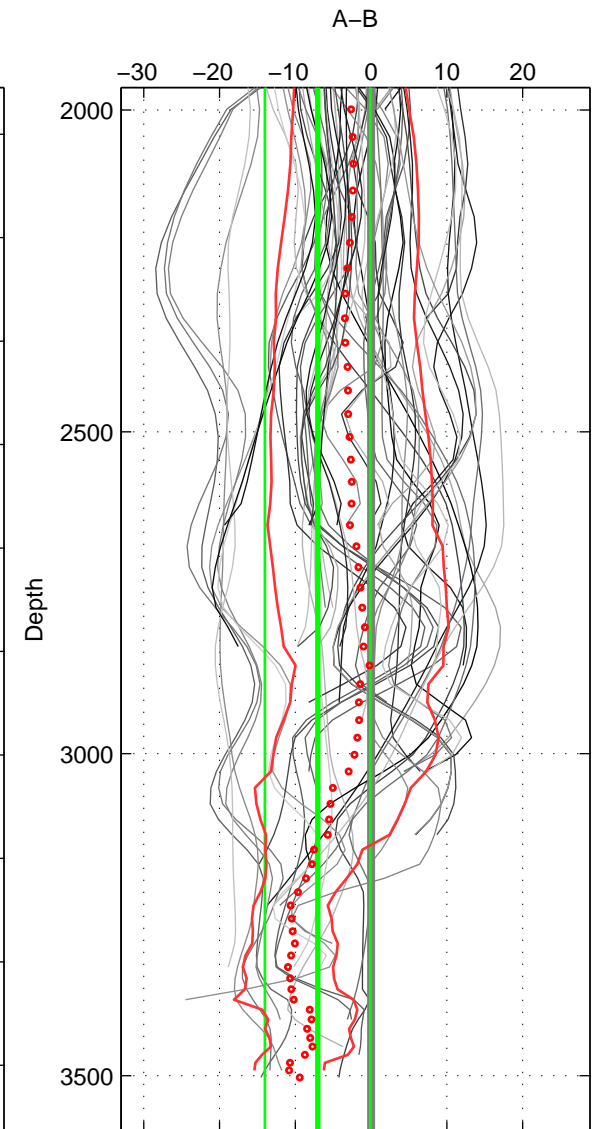

Cruise A (red). Date: Jul 1997 Cruisename: 154-06MT19970707

Cruise B (blue). Date: May 2010 Cruisename: 201-18HU20100513

\*\*\* "Favourite" values are means of spaces 1 2 3.

	Offset	O.StDev	Ratio	R.Stdev	Rating
SIGMA:	-6.481	6.762	0.997	0.003	4
THETA:	-6.654	6.592	0.997	0.003	4
DEPTH:	-7.045	6.958	0.997	0.003	4
FAV.:	-6.727	6.771	0.997	0.003	4

Profiles of A: 10  
 Profiles of B: 16  
 Diff profs : 59  
 WMoffset (A-B): -6.4807  
 WMoffset stdev: 6.7616  
 WMratio (A/B): 0.9972  
 WMratio stdev: 0.002921

Quality (1-5): 4

Profiles of A: 10  
 Profiles of B: 16  
 Diff profs : 57  
 WMoffset (A-B): -6.6541  
 WMoffset stdev: 6.5916  
 WMratio (A/B): 0.99712  
 WMratio stdev: 0.0028475

Quality (1-5): 4

Profiles of A: 10  
 Profiles of B: 16  
 Diff profs : 59  
 WMoffset (A-B): -7.0453  
 WMoffset stdev: 6.9584  
 WMratio (A/B): 0.99695  
 WMratio stdev: 0.0030043

Quality (1-5): 4