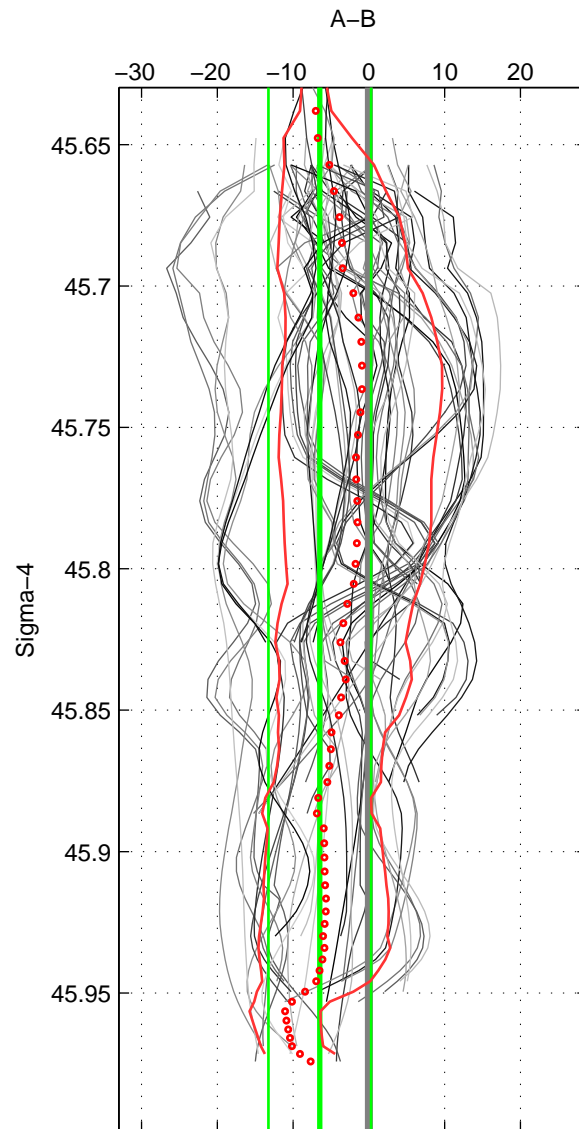

Cruise A (red). Date: Jul 1997 Cruisename: 154-06MT19970707

Cruise B (blue). Date: May 2010 Cruisename: 201-18HU20100513

\*\*\* "Favourite" values are means of spaces 1 2 3.

	Offset	O.StDev	Ratio	R.Stdev	Rating
SIGMA:	-6.481	6.762	0.997	0.003	4
THETA:	-6.654	6.592	0.997	0.003	4
DEPTH:	-7.045	6.958	0.997	0.003	4
FAV.:	-6.727	6.771	0.997	0.003	4

Profiles of A: 10  
 Profiles of B: 16  
 Diff profs : 59  
 WMoffset (A-B): -6.4807  
 WMoffset stdev: 6.7616  
 WMratio (A/B): 0.9972  
 WMratio stdev: 0.002921

Quality (1-5): 4

Profiles of A: 10  
 Profiles of B: 16  
 Diff profs : 57  
 WMoffset (A-B): -6.6541  
 WMoffset stdev: 6.5916  
 WMratio (A/B): 0.99712  
 WMratio stdev: 0.0028475

Quality (1-5): 4

Profiles of A: 10  
 Profiles of B: 16  
 Diff profs : 59  
 WMoffset (A-B): -7.0453  
 WMoffset stdev: 6.9584  
 WMratio (A/B): 0.99695  
 WMratio stdev: 0.0030043

Quality (1-5): 4