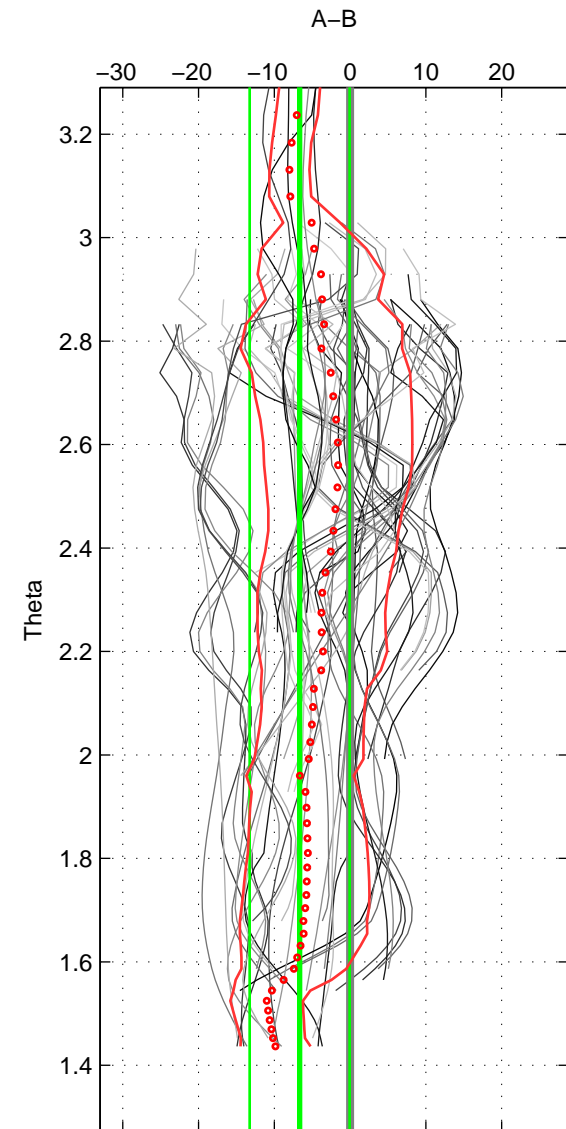

Cruise A (red). Date: Jul 1997 Cruisename: 154-06MT19970707

Cruise B (blue). Date: May 2010 Cruisename: 201-18HU20100513

\*\*\* "Favourite" values are means of spaces 1 2 3.

	Offset	O.StDev	Ratio	R.Stdev	Rating
SIGMA:	-6.481	6.762	0.997	0.003	4
THETA:	-6.654	6.592	0.997	0.003	4
DEPTH:	-7.045	6.958	0.997	0.003	4
FAV.:	-6.727	6.771	0.997	0.003	4

Profiles of A: 10  
 Profiles of B: 16  
 Diff profs : 59  
 WMoffset (A-B): -6.4807  
 WMoffset stdev: 6.7616  
 WMratio (A/B): 0.9972  
 WMratio stdev: 0.002921

Quality (1-5): 4

Profiles of A: 10  
 Profiles of B: 16  
 Diff profs : 57  
 WMoffset (A-B): -6.6541  
 WMoffset stdev: 6.5916  
 WMratio (A/B): 0.99712  
 WMratio stdev: 0.0028475

Quality (1-5): 4

Profiles of A: 10  
 Profiles of B: 16  
 Diff profs : 59  
 WMoffset (A-B): -7.0453  
 WMoffset stdev: 6.9584  
 WMratio (A/B): 0.99695  
 WMratio stdev: 0.0030043

Quality (1-5): 4