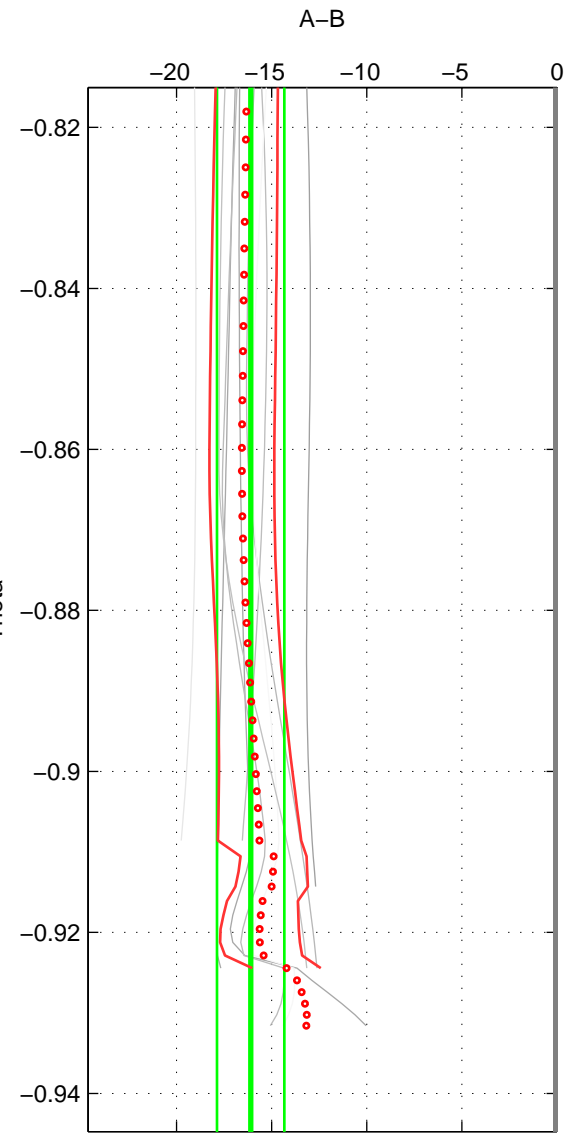

Cruise A (red). Date: Aug 1995 Cruisename: 4-06AQ19950707

Cruise B (blue). Date: Aug 2007 Cruisename: 6-06AQ20070728

*** "Favourite" values are those of space 2.

	Offset	O.StDev	Ratio	R.Stdev	Rating
SIGMA:	-16.114	2.221	0.993	0.001	4
THETA:	-16.103	1.767	0.993	0.001	5
DEPTH:	-16.615	2.770	0.993	0.001	3
FAV.:	-16.103	1.767	0.993	0.001	5

Profiles of A: 6
 Profiles of B: 6
 Diff profs : 9
 WMoffset (A-B): -16.114
 WMoffset stdev: 2.2212
 WMratio (A/B): 0.99299
 WMratio stdev: 0.00096301

Quality (1-5): 4

Profiles of A: 6
 Profiles of B: 6
 Diff profs : 9
 WMoffset (A-B): -16.1028
 WMoffset stdev: 1.7672
 WMratio (A/B): 0.99299
 WMratio stdev: 0.00076621

Quality (1-5): 5

Profiles of A: 6
 Profiles of B: 6
 Diff profs : 9
 WMoffset (A-B): -16.6153
 WMoffset stdev: 2.77
 WMratio (A/B): 0.99277
 WMratio stdev: 0.0012009

Quality (1-5): 3

Please note that statistics are bad.