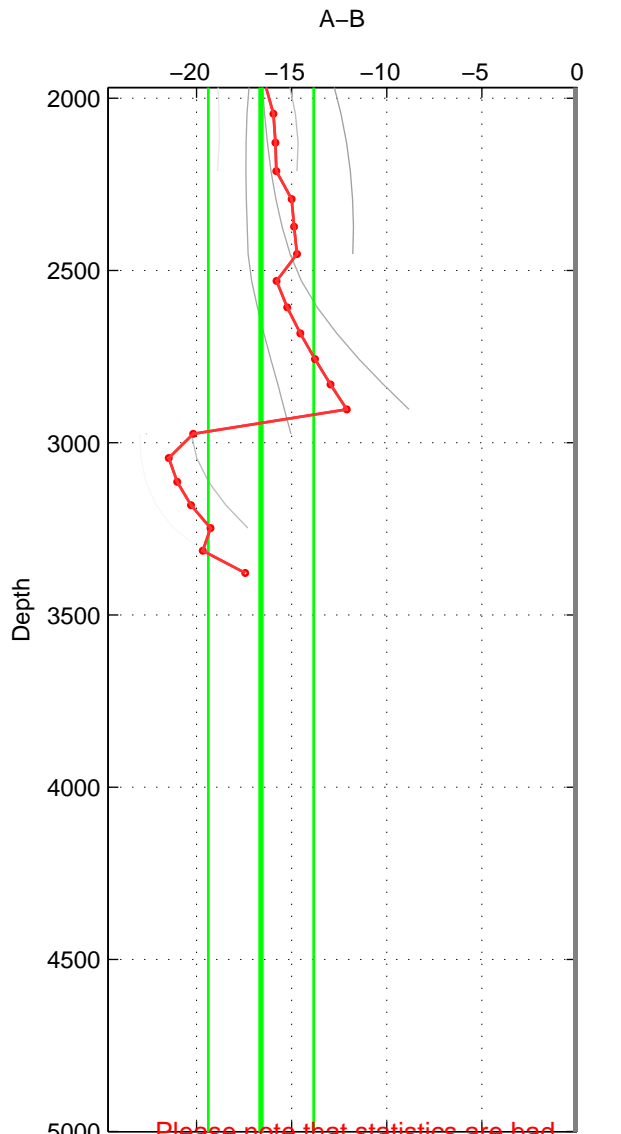

Cruise A (red). Date: Aug 1995 Cruisename: 4-06AQ19950707

Cruise B (blue). Date: Aug 2007 Cruisename: 6-06AQ20070728

*** "Favourite" values are those of space 2.

	Offset	O.StDev	Ratio	R.Stdev	Rating
SIGMA:	-16.114	2.221	0.993	0.001	4
THETA:	-16.103	1.767	0.993	0.001	5
DEPTH:	-16.615	2.770	0.993	0.001	3
FAV.:	-16.103	1.767	0.993	0.001	5

Profiles of A: 6
 Profiles of B: 6
 Diff profs : 9
 WMoffset (A-B): -16.114
 WMoffset stdev: 2.2212
 WMratio (A/B): 0.99299
 WMratio stdev: 0.00096301

Quality (1-5): 4

Profiles of A: 6
 Profiles of B: 6
 Diff profs : 9
 WMoffset (A-B): -16.1028
 WMoffset stdev: 1.7672
 WMratio (A/B): 0.99299
 WMratio stdev: 0.00076621

Quality (1-5): 5

Profiles of A: 6
 Profiles of B: 6
 Diff profs : 9
 WMoffset (A-B): -16.6153
 WMoffset stdev: 2.77
 WMratio (A/B): 0.99277
 WMratio stdev: 0.0012009

Quality (1-5): 3

Please note that statistics are bad.