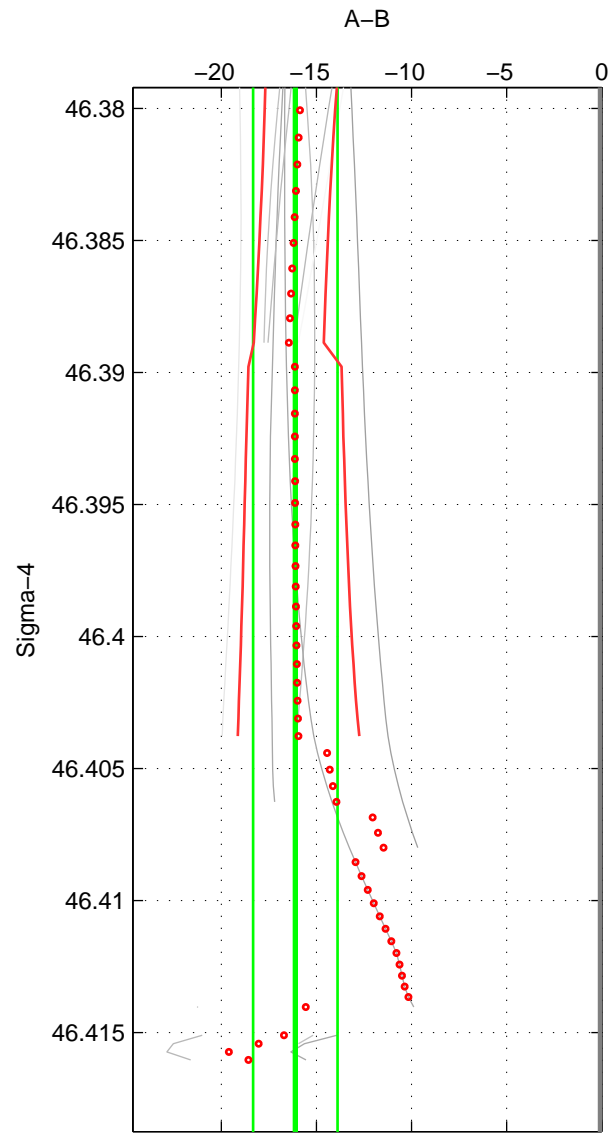

Cruise A (red). Date: Aug 1995 Cruisename: 4-06AQ19950707

Cruise B (blue). Date: Aug 2007 Cruisename: 6-06AQ20070728

*** "Favourite" values are those of space 2.

	Offset	O.StDev	Ratio	R.Stdev	Rating
SIGMA:	-16.114	2.221	0.993	0.001	4
THETA:	-16.103	1.767	0.993	0.001	5
DEPTH:	-16.615	2.770	0.993	0.001	3
FAV.:	-16.103	1.767	0.993	0.001	5

Profiles of A: 6
 Profiles of B: 6
 Diff profs : 9
 WMoffset (A-B): -16.114
 WMoffset stdev: 2.2212
 WMratio (A/B): 0.99299
 WMratio stdev: 0.00096301

Quality (1-5): 4

Profiles of A: 6
 Profiles of B: 6
 Diff profs : 9
 WMoffset (A-B): -16.1028
 WMoffset stdev: 1.7672
 WMratio (A/B): 0.99299
 WMratio stdev: 0.00076621

Quality (1-5): 5

Profiles of A: 6
 Profiles of B: 6
 Diff profs : 9
 WMoffset (A-B): -16.6153
 WMoffset stdev: 2.77
 WMratio (A/B): 0.99277
 WMratio stdev: 0.0012009

Quality (1-5): 3

Please note that statistics are bad.