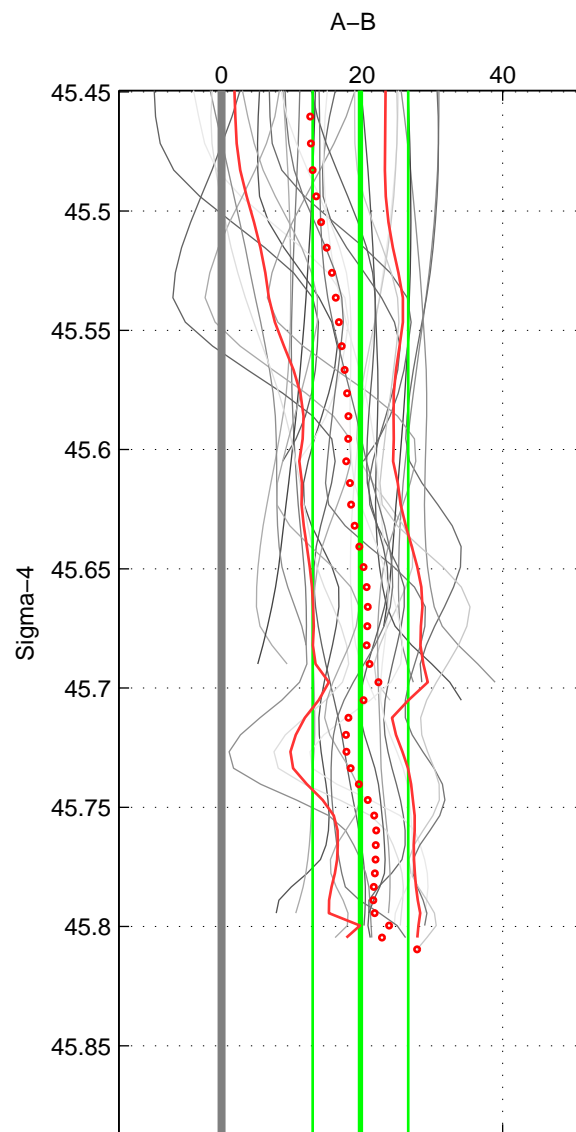

Cruise A (red). Date: Aug 1993 Cruisename: 498-325019930705
 Cruise B (blue). Date: Jun 1993 Cruisename: 617-49OS19930611

*** "Favourite" values are means of spaces 1 2.

	Offset	O.StDev	Ratio	R.Stdev	Rating
SIGMA:	19.763	6.794	1.008	0.003	4
THETA:	19.459	7.092	1.008	0.003	4
DEPTH:	20.184	6.553	1.008	0.003	3
FAV. :	19.611	6.943	1.008	0.003	4

Profiles of A: 12
 Profiles of B: 13
 Diff profs : 27
 WMoffset (A-B): 19.7634
 WMoffset stdev: 6.7936
 WMratio (A/B): 1.0083
 WMratio stdev: 0.0028561

Quality (1-5): 4

Profiles of A: 12
 Profiles of B: 13
 Diff profs : 29
 WMoffset (A-B): 19.4588
 WMoffset stdev: 7.0915
 WMratio (A/B): 1.0081
 WMratio stdev: 0.0029799

Quality (1-5): 4

Profiles of A: 12
 Profiles of B: 13
 Diff profs : 29
 WMoffset (A-B): 20.1842
 WMoffset stdev: 6.5535
 WMratio (A/B): 1.0084
 WMratio stdev: 0.0027501

Quality (1-5): 3