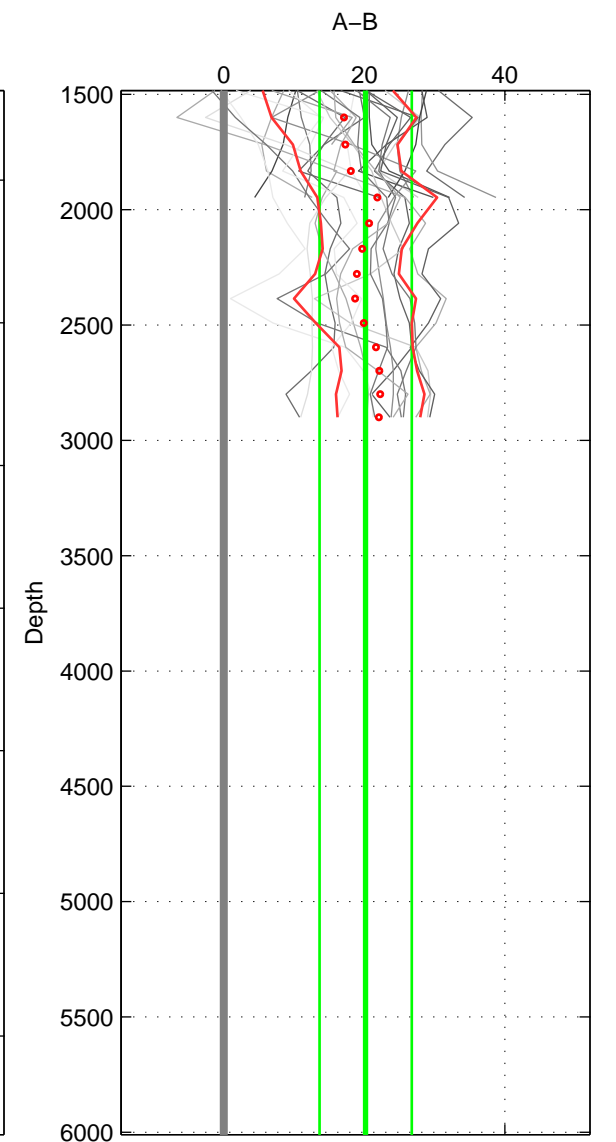

Cruise A (red). Date: Aug 1993 Cruisename: 498-325019930705
 Cruise B (blue). Date: Jun 1993 Cruisename: 617-49OS19930611

*** "Favourite" values are means of spaces 1 2.

	Offset	O.StDev	Ratio	R.Stdev	Rating
SIGMA:	19.763	6.794	1.008	0.003	4
THETA:	19.459	7.092	1.008	0.003	4
DEPTH:	20.184	6.553	1.008	0.003	3
FAV. :	19.611	6.943	1.008	0.003	4

Profiles of A: 12
 Profiles of B: 13
 Diff profs : 27
 WMoffset (A-B): 19.7634
 WMoffset stdev: 6.7936
 WMratio (A/B): 1.0083
 WMratio stdev: 0.0028561

Quality (1-5): 4

Profiles of A: 12
 Profiles of B: 13
 Diff profs : 29
 WMoffset (A-B): 19.4588
 WMoffset stdev: 7.0915
 WMratio (A/B): 1.0081
 WMratio stdev: 0.0029799

Quality (1-5): 4

Profiles of A: 12
 Profiles of B: 13
 Diff profs : 29
 WMoffset (A-B): 20.1842
 WMoffset stdev: 6.5535
 WMratio (A/B): 1.0084
 WMratio stdev: 0.0027501

Quality (1-5): 3