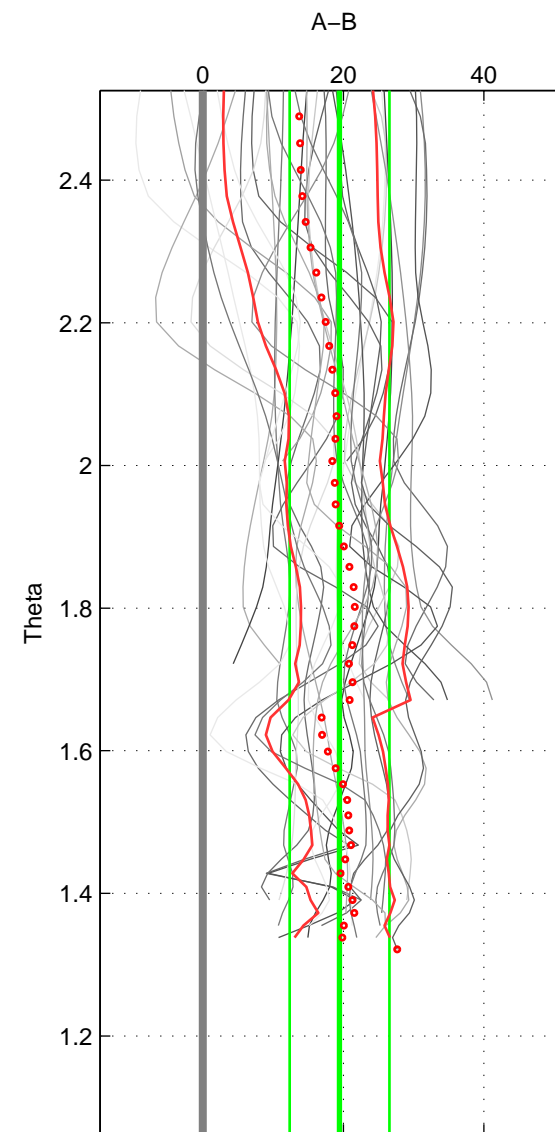

Cruise A (red). Date: Aug 1993 Cruisename: 498-325019930705
 Cruise B (blue). Date: Jun 1993 Cruisename: 617-49OS19930611

*** "Favourite" values are means of spaces 1 2.

	Offset	O.StDev	Ratio	R.Stdev	Rating
SIGMA:	19.763	6.794	1.008	0.003	4
THETA:	19.459	7.092	1.008	0.003	4
DEPTH:	20.184	6.553	1.008	0.003	3
FAV. :	19.611	6.943	1.008	0.003	4

Profiles of A: 12
 Profiles of B: 13
 Diff profs : 27
 WMoffset (A-B): 19.7634
 WMoffset stdev: 6.7936
 WMratio (A/B): 1.0083
 WMratio stdev: 0.0028561

Quality (1-5): 4

Profiles of A: 12
 Profiles of B: 13
 Diff profs : 29
 WMoffset (A-B): 19.4588
 WMoffset stdev: 7.0915
 WMratio (A/B): 1.0081
 WMratio stdev: 0.0029799

Quality (1-5): 4

Profiles of A: 12
 Profiles of B: 13
 Diff profs : 29
 WMoffset (A-B): 20.1842
 WMoffset stdev: 6.5535
 WMratio (A/B): 1.0084
 WMratio stdev: 0.0027501

Quality (1-5): 3