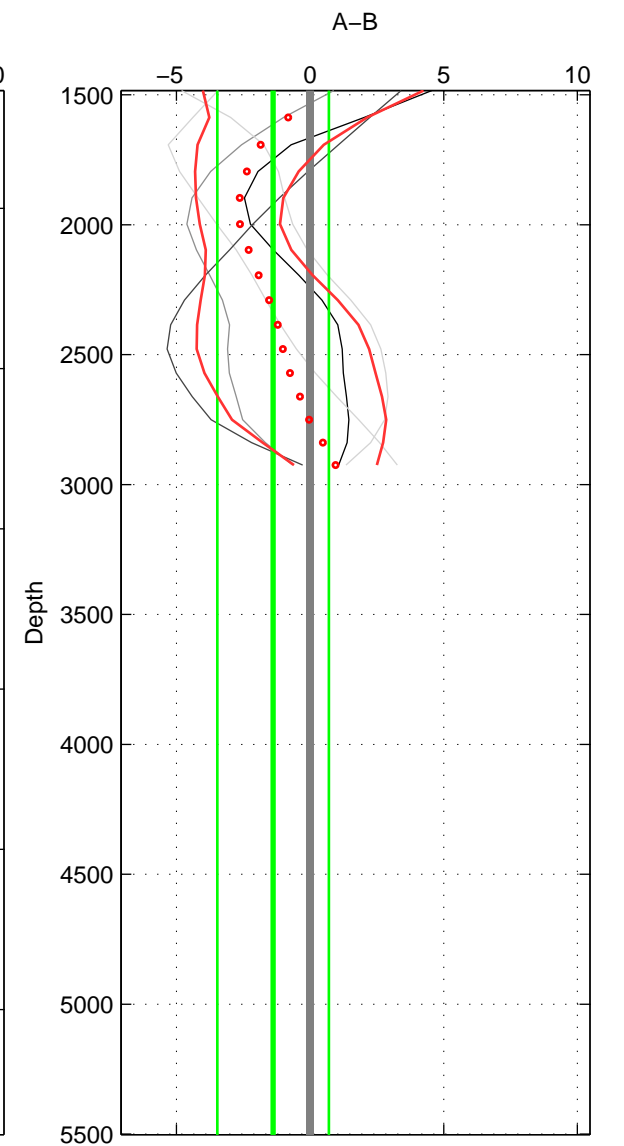

Cruise A (red). Date: Jul 2001 Cruisename: 575-49HO20010710

Cruise B (blue). Date: Nov 1997 Cruisename: 581-49NZ19971111

\*\*\* "Favourite" values are means of spaces 1 2 3.

	Offset	O.StDev	Ratio	R.Stdev	Rating
SIGMA:	-0.911	2.525	1.000	0.001	2
THETA:	-0.120	2.220	1.000	0.001	2
DEPTH:	-1.382	2.084	0.999	0.001	2
FAV. :	-0.804	2.276	1.000	0.001	2

Profiles of A: 5  
 Profiles of B: 3  
 Diff profs : 5  
 WMoffset (A-B): -0.91084  
 WMoffset stdev: 2.5254  
 WMratio (A/B): 0.99962  
 WMratio stdev: 0.0010509

Quality (1-5): 2

Profiles of A: 5  
 Profiles of B: 3  
 Diff profs : 5  
 WMoffset (A-B): -0.11995  
 WMoffset stdev: 2.2204  
 WMratio (A/B): 0.99995  
 WMratio stdev: 0.00092494

Quality (1-5): 2

Profiles of A: 5  
 Profiles of B: 3  
 Diff profs : 5  
 WMoffset (A-B): -1.3822  
 WMoffset stdev: 2.0835  
 WMratio (A/B): 0.99943  
 WMratio stdev: 0.00086431

Quality (1-5): 2