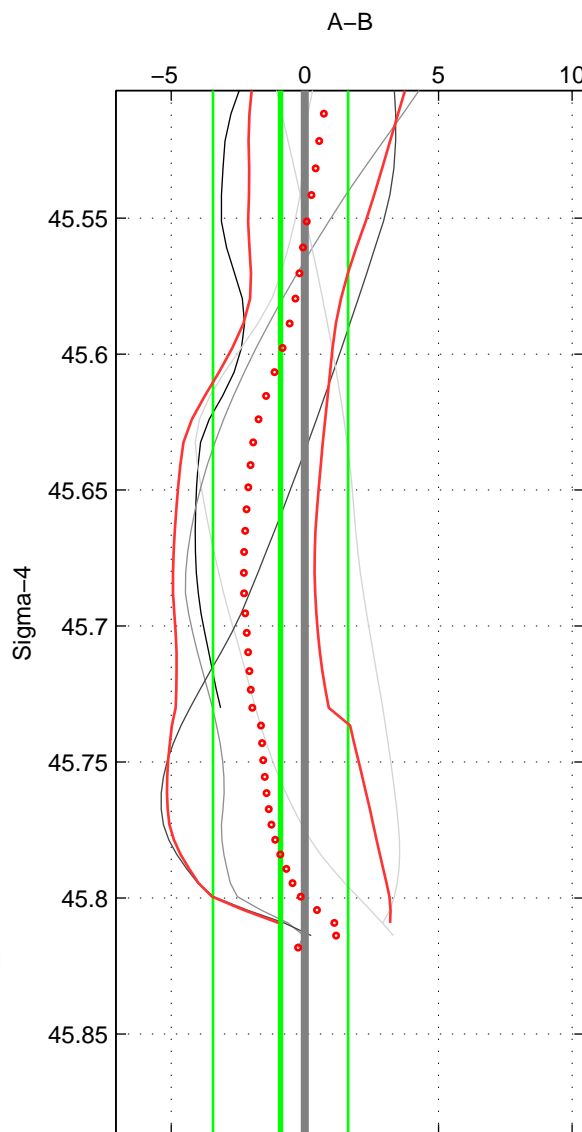

Cruise A (red). Date: Jul 2001 Cruisename: 575-49HO20010710

Cruise B (blue). Date: Nov 1997 Cruisename: 581-49NZ19971111

\*\*\* "Favourite" values are means of spaces 1 2 3.

	Offset	O.StDev	Ratio	R.Stdev	Rating
SIGMA:	-0.911	2.525	1.000	0.001	2
THETA:	-0.120	2.220	1.000	0.001	2
DEPTH:	-1.382	2.084	0.999	0.001	2
FAV. :	-0.804	2.276	1.000	0.001	2

Profiles of A: 5  
 Profiles of B: 3  
 Diff profs : 5  
 WMoffset (A-B): -0.91084  
 WMoffset stdev: 2.5254  
 WMratio (A/B): 0.99962  
 WMratio stdev: 0.0010509

Quality (1-5): 2

Profiles of A: 5  
 Profiles of B: 3  
 Diff profs : 5  
 WMoffset (A-B): -0.11995  
 WMoffset stdev: 2.2204  
 WMratio (A/B): 0.99995  
 WMratio stdev: 0.00092494

Quality (1-5): 2

Profiles of A: 5  
 Profiles of B: 3  
 Diff profs : 5  
 WMoffset (A-B): -1.3822  
 WMoffset stdev: 2.0835  
 WMratio (A/B): 0.99943  
 WMratio stdev: 0.00086431

Quality (1-5): 2