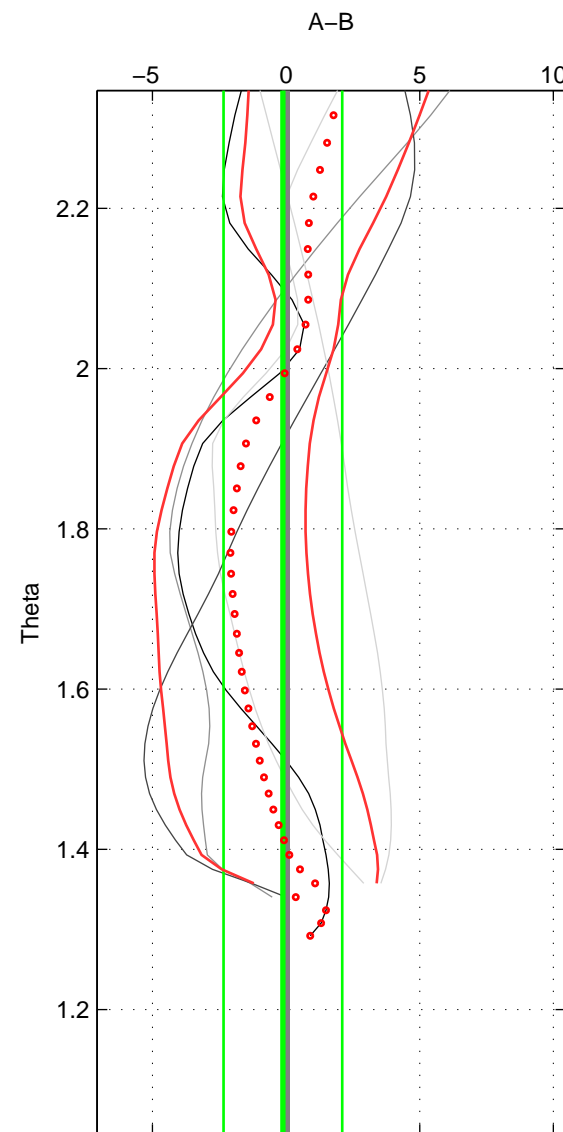

Cruise A (red). Date: Jul 2001 Cruisename: 575-49HO20010710

Cruise B (blue). Date: Nov 1997 Cruisename: 581-49NZ19971111

\*\*\* "Favourite" values are means of spaces 1 2 3.

	Offset	O.StDev	Ratio	R.Stdev	Rating
SIGMA:	-0.911	2.525	1.000	0.001	2
THETA:	-0.120	2.220	1.000	0.001	2
DEPTH:	-1.382	2.084	0.999	0.001	2
FAV. :	-0.804	2.276	1.000	0.001	2

Profiles of A: 5  
 Profiles of B: 3  
 Diff profs : 5  
 WMoffset (A-B): -0.91084  
 WMoffset stdev: 2.5254  
 WMratio (A/B): 0.99962  
 WMratio stdev: 0.0010509

Quality (1-5): 2

Profiles of A: 5  
 Profiles of B: 3  
 Diff profs : 5  
 WMoffset (A-B): -0.11995  
 WMoffset stdev: 2.2204  
 WMratio (A/B): 0.99995  
 WMratio stdev: 0.00092494

Quality (1-5): 2

Profiles of A: 5  
 Profiles of B: 3  
 Diff profs : 5  
 WMoffset (A-B): -1.3822  
 WMoffset stdev: 2.0835  
 WMratio (A/B): 0.99943  
 WMratio stdev: 0.00086431

Quality (1-5): 2