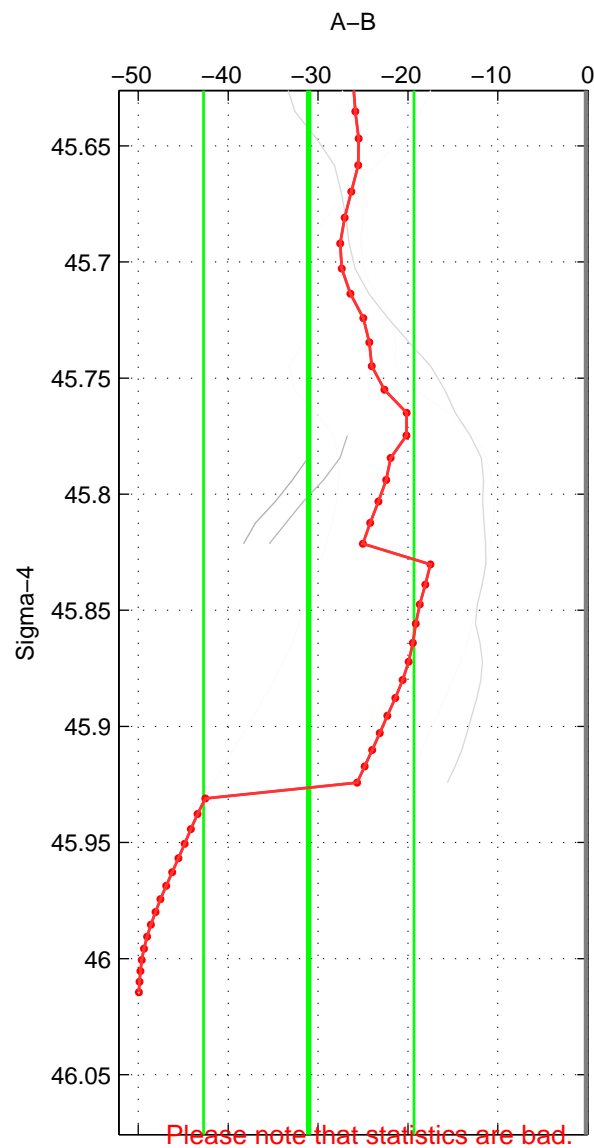

Cruise A (red). Date: Jan 1993 Cruisename: 144-06MT19921227

Cruise B (blue). Date: Feb 1994 Cruisename: 238-323019940104

\*\*\* "Favourite" values are those of space 3.

	Offset	O.StDev	Ratio	R.Stdev	Rating
SIGMA:	-31.032	11.708	0.987	0.005	1
THETA:	-23.491	8.606	0.990	0.004	1
DEPTH:	-27.512	3.219	0.988	0.001	2
FAV. :	-27.512	3.219	0.988	0.001	2

Please note that statistics are bad.  
 Profiles of A: 3  
 Profiles of B: 3  
 Diff profs : 5  
 WMoffset (A-B): -31.0324  
 WMoffset stdev: 11.7077  
 WMratio (A/B): 0.98682  
 WMratio stdev: 0.0048961

Quality (1-5): 1

Please note that statistics are bad.  
 Profiles of A: 3  
 Profiles of B: 3  
 Diff profs : 5  
 WMoffset (A-B): -23.491  
 WMoffset stdev: 8.6065  
 WMratio (A/B): 0.99005  
 WMratio stdev: 0.0036386

Quality (1-5): 1

Profiles of A: 3  
 Profiles of B: 3  
 Diff profs : 5  
 WMoffset (A-B): -27.5117  
 WMoffset stdev: 3.2193  
 WMratio (A/B): 0.98821  
 WMratio stdev: 0.0013804

Quality (1-5): 2