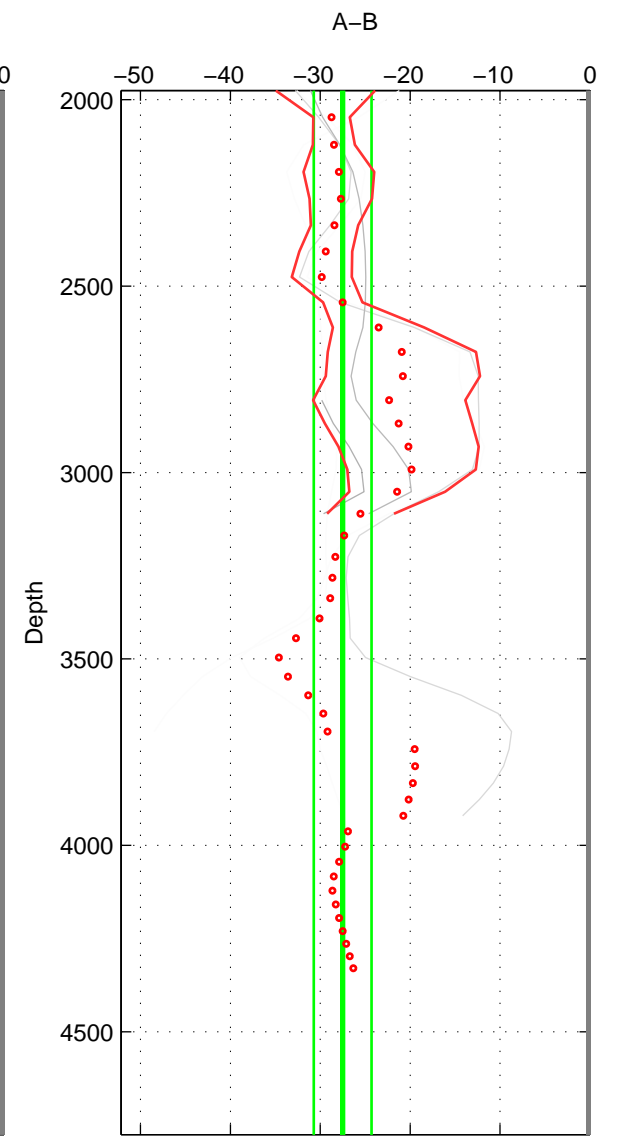

Cruise A (red). Date: Jan 1993 Cruisename: 144-06MT19921227

Cruise B (blue). Date: Feb 1994 Cruisename: 238-323019940104

\*\*\* "Favourite" values are those of space 3.

	Offset	O.StDev	Ratio	R.Stdev	Rating
SIGMA:	-31.032	11.708	0.987	0.005	1
THETA:	-23.491	8.606	0.990	0.004	1
DEPTH:	-27.512	3.219	0.988	0.001	2
FAV. :	-27.512	3.219	0.988	0.001	2

Please note that statistics are bad.  
 Profiles of A: 3  
 Profiles of B: 3  
 Diff profs : 5  
 WMoffset (A-B): -31.0324  
 WMoffset stdev: 11.7077  
 WMratio (A/B): 0.98682  
 WMratio stdev: 0.0048961

Quality (1-5): 1

Please note that statistics are bad.  
 Profiles of A: 3  
 Profiles of B: 3  
 Diff profs : 5  
 WMoffset (A-B): -23.491  
 WMoffset stdev: 8.6065  
 WMratio (A/B): 0.99005  
 WMratio stdev: 0.0036386

Quality (1-5): 1

Profiles of A: 3  
 Profiles of B: 3  
 Diff profs : 5  
 WMoffset (A-B): -27.5117  
 WMoffset stdev: 3.2193  
 WMratio (A/B): 0.98821  
 WMratio stdev: 0.0013804

Quality (1-5): 2