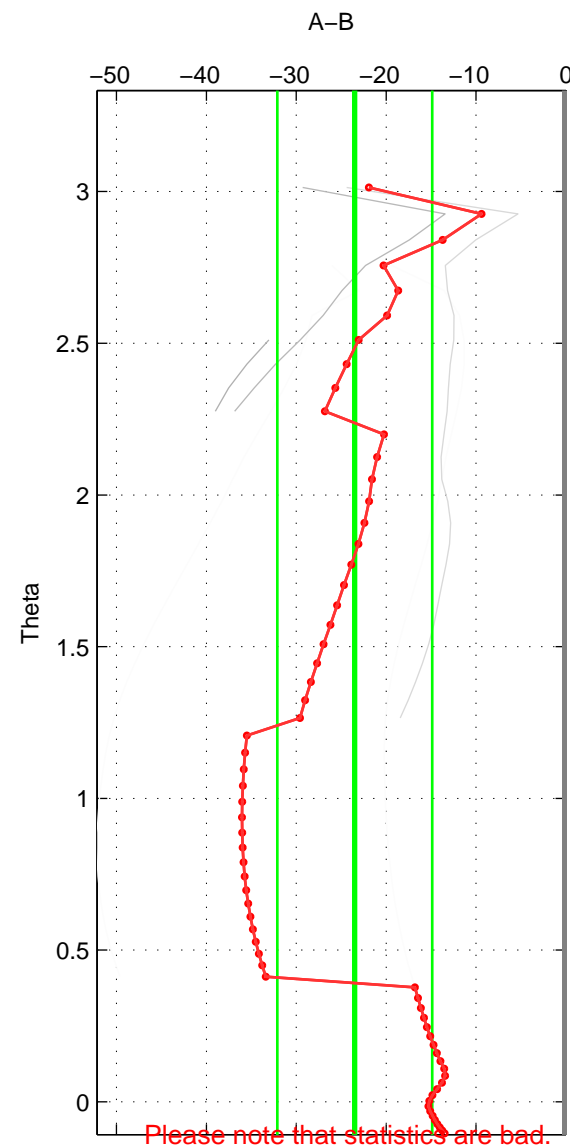

Cruise A (red). Date: Jan 1993 Cruisename: 144-06MT19921227

Cruise B (blue). Date: Feb 1994 Cruisename: 238-323019940104

\*\*\* "Favourite" values are those of space 3.

	Offset	O.StDev	Ratio	R.Stdev	Rating
SIGMA:	-31.032	11.708	0.987	0.005	1
THETA:	-23.491	8.606	0.990	0.004	1
DEPTH:	-27.512	3.219	0.988	0.001	2
FAV. :	-27.512	3.219	0.988	0.001	2

Please note that statistics are bad.  
 Profiles of A: 3  
 Profiles of B: 3  
 Diff profs : 5  
 WMoffset (A-B): -31.0324  
 WMoffset stdev: 11.7077  
 WMratio (A/B): 0.98682  
 WMratio stdev: 0.0048961

Quality (1-5): 1

Please note that statistics are bad.  
 Profiles of A: 3  
 Profiles of B: 3  
 Diff profs : 5  
 WMoffset (A-B): -23.491  
 WMoffset stdev: 8.6065  
 WMratio (A/B): 0.99005  
 WMratio stdev: 0.0036386

Quality (1-5): 1

Profiles of A: 3  
 Profiles of B: 3  
 Diff profs : 5  
 WMoffset (A-B): -27.5117  
 WMoffset stdev: 3.2193  
 WMratio (A/B): 0.98821  
 WMratio stdev: 0.0013804

Quality (1-5): 2