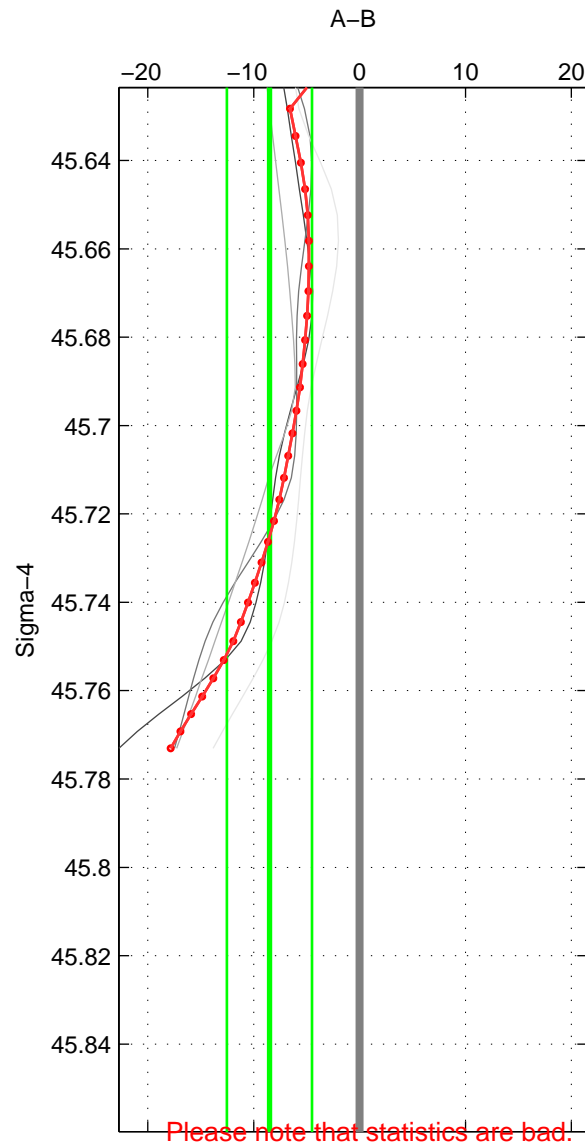

Cruise A (red). Date: Jul 1992 Cruisename: 7-06MT19920701  
 Cruise B (blue). Date: Jun 2006 Cruisename: 135-06MM20060523

\*\*\* "Favourite" values are those of space 2.

|        | Offset | O.StDev | Ratio | R.Stdev | Rating |
|--------|--------|---------|-------|---------|--------|
| SIGMA: | -8.510 | 4.019   | 0.996 | 0.002   | 2      |
| THETA: | -0.088 | 5.030   | 1.000 | 0.002   | 4      |
| DEPTH: | -4.543 | 0.640   | 0.998 | 0.000   | 2      |
| FAV.:  | -0.088 | 5.030   | 1.000 | 0.002   | 4      |

Profiles of A: 2  
 Profiles of B: 4  
 Diff profs: 8  
 WMoffset (A-B): -8.5098  
 WMoffset stdev: 4.0193  
 WMratio (A/B): 0.99632  
 WMratio stdev: 0.0017259

Quality (1-5): 2

Profiles of A: 5  
 Profiles of B: 4  
 Diff profs: 20  
 WMoffset (A-B): -0.088467  
 WMoffset stdev: 5.0305  
 WMratio (A/B): 0.99996  
 WMratio stdev: 0.0021824

Quality (1-5): 4

Profiles of A: 2  
 Profiles of B: 4  
 Diff profs: 8  
 WMoffset (A-B): -4.5428  
 WMoffset stdev: 0.64037  
 WMratio (A/B): 0.99803  
 WMratio stdev: 0.00027855

Quality (1-5): 2