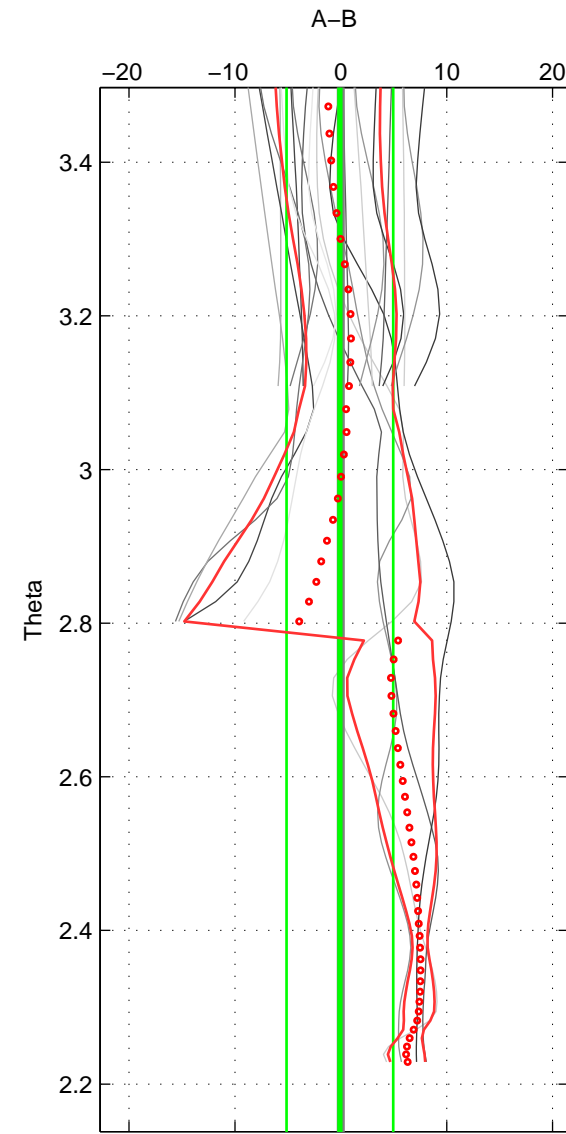

Cruise A (red). Date: Jul 1992 Cruisename: 7-06MT19920701  
 Cruise B (blue). Date: Jun 2006 Cruisename: 135-06MM20060523

\*\*\* "Favourite" values are those of space 2.

|        | Offset | O.StDev | Ratio | R.Stdev | Rating |
|--------|--------|---------|-------|---------|--------|
| SIGMA: | -8.510 | 4.019   | 0.996 | 0.002   | 2      |
| THETA: | -0.088 | 5.030   | 1.000 | 0.002   | 4      |
| DEPTH: | -4.543 | 0.640   | 0.998 | 0.000   | 2      |
| FAV.:  | -0.088 | 5.030   | 1.000 | 0.002   | 4      |

Profiles of A: 2  
 Profiles of B: 4  
 Diff profs: 8  
 WMoffset (A-B): -8.5098  
 WMoffset stdev: 4.0193  
 WMratio (A/B): 0.99632  
 WMratio stdev: 0.0017259

Quality (1-5): 2

Profiles of A: 5  
 Profiles of B: 4  
 Diff profs: 20  
 WMoffset (A-B): -0.088467  
 WMoffset stdev: 5.0305  
 WMratio (A/B): 0.99996  
 WMratio stdev: 0.0021824

Quality (1-5): 4

Profiles of A: 2  
 Profiles of B: 4  
 Diff profs: 8  
 WMoffset (A-B): -4.5428  
 WMoffset stdev: 0.64037  
 WMratio (A/B): 0.99803  
 WMratio stdev: 0.00027855

Quality (1-5): 2