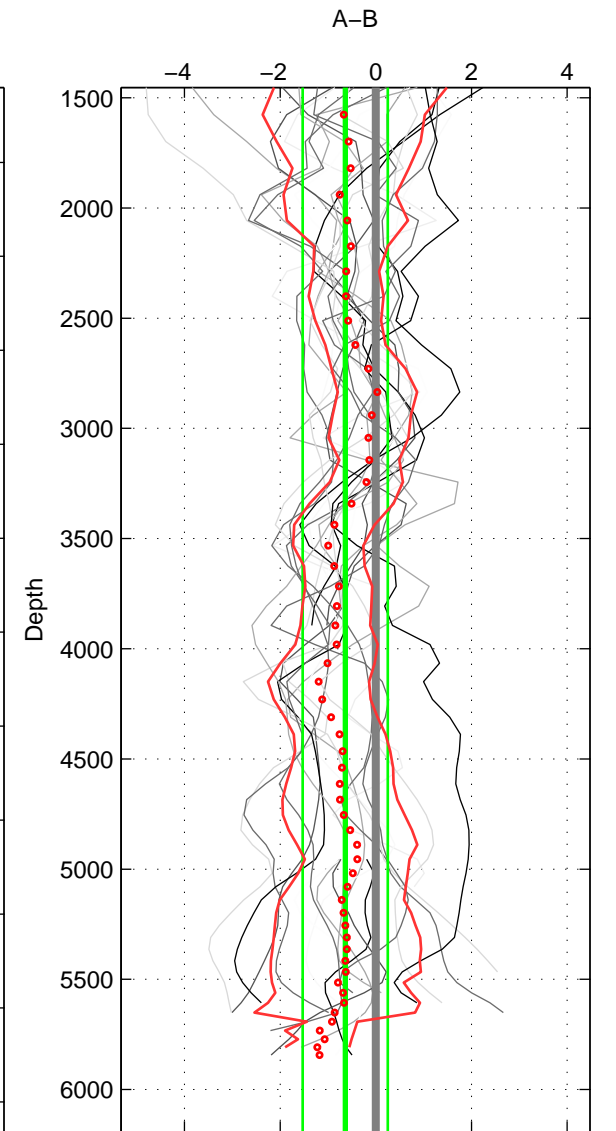

Cruise A (red). Date: Aug 2007 Cruisename: 611-491

Cruise B (blue). Date: Oct 2007 Cruisename: 613-491

\*\*\* "Favourite" values are means of spaces 1 2 3.

	Offset	O.StDev	Ratio	R.Stdev	Rating
SIGMA:	-0.431	0.747	1.000	0.000	5
THETA:	-0.438	0.733	1.000	0.000	5
DEPTH:	-0.638	0.889	1.000	0.000	5
FAV. :	-0.502	0.790	1.000	0.000	5

Profiles of A: 7  
 Profiles of B: 14  
 Diff profs : 19  
 WMoffset (A-B): -0.43108  
 WMoffset stdev: 0.7473  
 WMratio (A/B): 0.99982  
 WMratio stdev: 0.00030924

Quality (1-5): 5

Profiles of A: 7  
 Profiles of B: 14  
 Diff profs : 19  
 WMoffset (A-B): -0.4377  
 WMoffset stdev: 0.73334  
 WMratio (A/B): 0.99982  
 WMratio stdev: 0.00030341

Quality (1-5): 5

Profiles of A: 7  
 Profiles of B: 14  
 Diff profs : 19  
 WMoffset (A-B): -0.63848  
 WMoffset stdev: 0.88938  
 WMratio (A/B): 0.99974  
 WMratio stdev: 0.00036761

Quality (1-5): 5