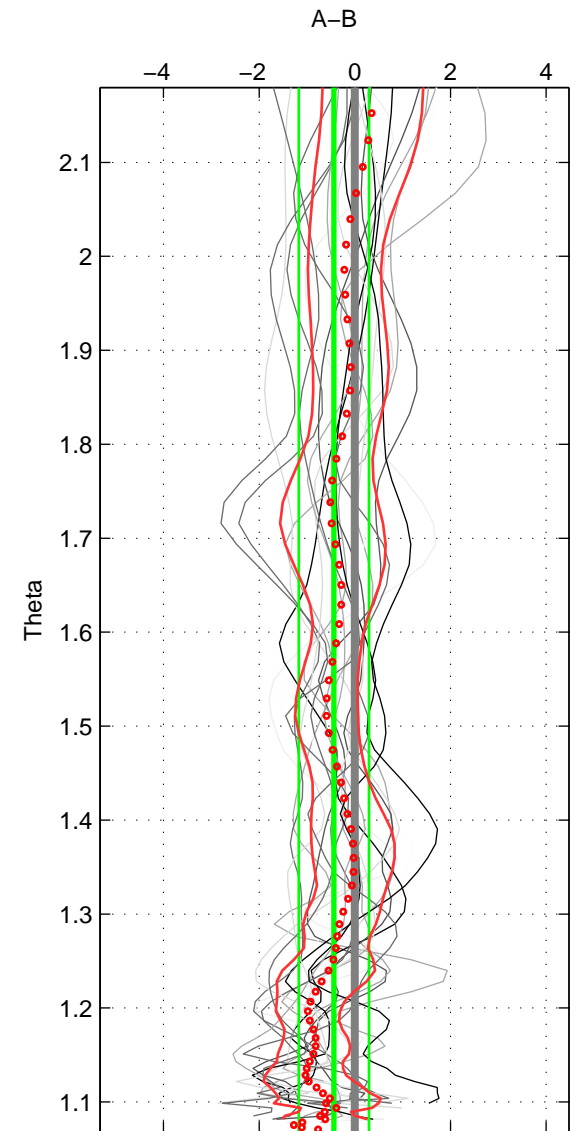

Cruise A (red). Date: Aug 2007 Cruisename: 611-491

Cruise B (blue). Date: Oct 2007 Cruisename: 613-491

\*\*\* "Favourite" values are means of spaces 1 2 3.

	Offset	O.StDev	Ratio	R.Stdev	Rating
SIGMA:	-0.431	0.747	1.000	0.000	5
THETA:	-0.438	0.733	1.000	0.000	5
DEPTH:	-0.638	0.889	1.000	0.000	5
FAV. :	-0.502	0.790	1.000	0.000	5

Profiles of A: 7  
 Profiles of B: 14  
 Diff profs : 19  
 WMoffset (A-B): -0.43108  
 WMoffset stdev: 0.7473  
 WMratio (A/B): 0.99982  
 WMratio stdev: 0.00030924

Quality (1-5): 5

Profiles of A: 7  
 Profiles of B: 14  
 Diff profs : 19  
 WMoffset (A-B): -0.4377  
 WMoffset stdev: 0.73334  
 WMratio (A/B): 0.99982  
 WMratio stdev: 0.00030341

Quality (1-5): 5

Profiles of A: 7  
 Profiles of B: 14  
 Diff profs : 19  
 WMoffset (A-B): -0.63848  
 WMoffset stdev: 0.88938  
 WMratio (A/B): 0.99974  
 WMratio stdev: 0.00036761

Quality (1-5): 5