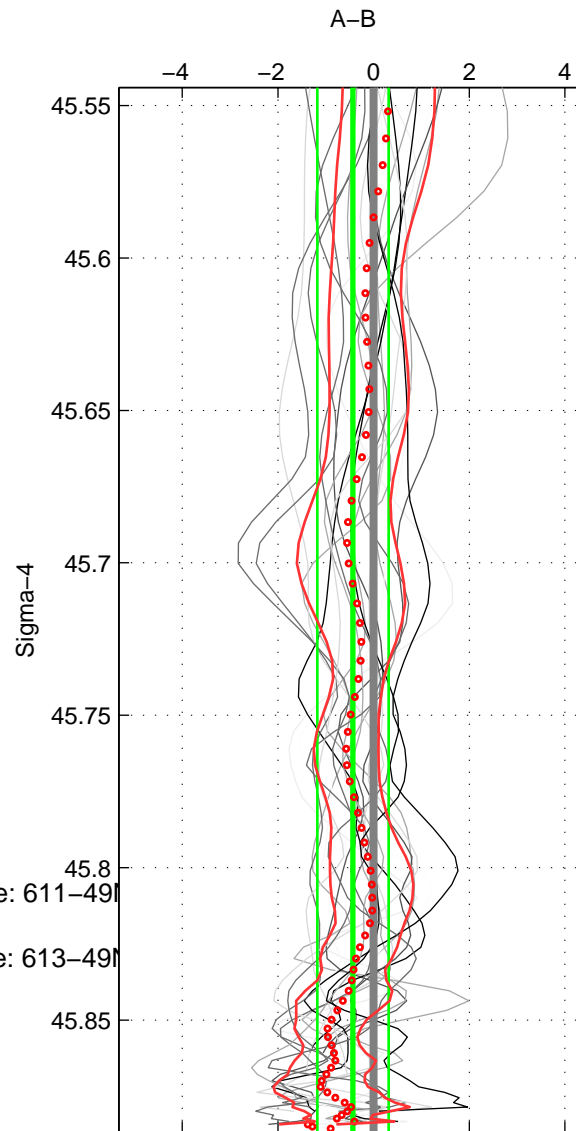

Cruise A (red). Date: Aug 2007 Cruisename: 611-491

Cruise B (blue). Date: Oct 2007 Cruisename: 613-491

\*\*\* "Favourite" values are means of spaces 1 2 3.

	Offset	O.StDev	Ratio	R.Stdev	Rating
SIGMA:	-0.431	0.747	1.000	0.000	5
THETA:	-0.438	0.733	1.000	0.000	5
DEPTH:	-0.638	0.889	1.000	0.000	5
FAV. :	-0.502	0.790	1.000	0.000	5

Profiles of A: 7  
 Profiles of B: 14  
 Diff profs : 19  
 WMoffset (A-B): -0.43108  
 WMoffset stdev: 0.7473  
 WMratio (A/B): 0.99982  
 WMratio stdev: 0.00030924

Quality (1-5): 5

Profiles of A: 7  
 Profiles of B: 14  
 Diff profs : 19  
 WMoffset (A-B): -0.4377  
 WMoffset stdev: 0.73334  
 WMratio (A/B): 0.99982  
 WMratio stdev: 0.00030341

Quality (1-5): 5

Profiles of A: 7  
 Profiles of B: 14  
 Diff profs : 19  
 WMoffset (A-B): -0.63848  
 WMoffset stdev: 0.88938  
 WMratio (A/B): 0.99974  
 WMratio stdev: 0.00036761

Quality (1-5): 5