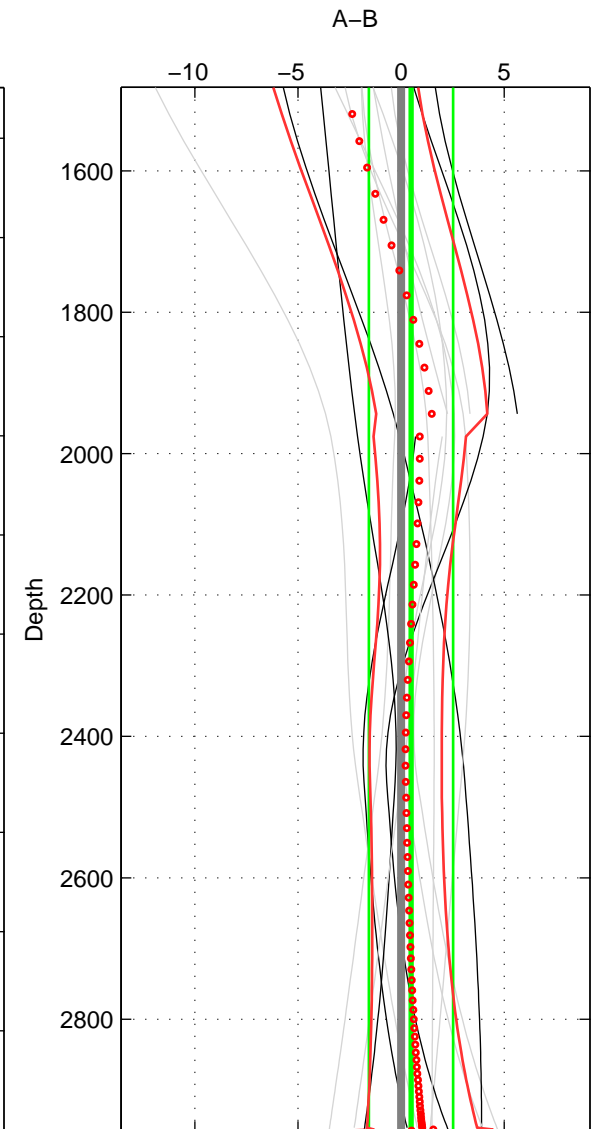

Cruise A (red). Date: Jun 2000 Cruisename: 571-49HO20000601

Cruise B (blue). Date: Jul 2001 Cruisename: 575-49HO20010710

\*\*\* "Favourite" values are means of spaces 1 2 3.

	Offset	O.StDev	Ratio	R.Stdev	Rating
SIGMA:	1.227	1.949	1.001	0.001	4
THETA:	1.043	1.990	1.000	0.001	4
DEPTH:	0.480	2.042	1.000	0.001	4
FAV.:	0.917	1.994	1.000	0.001	4

Profiles of A: 5  
 Profiles of B: 6  
 Diff profs : 14  
 WMoffset (A-B): 1.2274  
 WMoffset stdev: 1.9493  
 WMratio (A/B): 1.0005  
 WMratio stdev: 0.00081091

Quality (1-5): 4

Profiles of A: 5  
 Profiles of B: 6  
 Diff profs : 14  
 WMoffset (A-B): 1.0428  
 WMoffset stdev: 1.9901  
 WMratio (A/B): 1.0004  
 WMratio stdev: 0.00082743

Quality (1-5): 4

Profiles of A: 5  
 Profiles of B: 6  
 Diff profs : 14  
 WMoffset (A-B): 0.48014  
 WMoffset stdev: 2.0416  
 WMratio (A/B): 1.0002  
 WMratio stdev: 0.0008469

Quality (1-5): 4