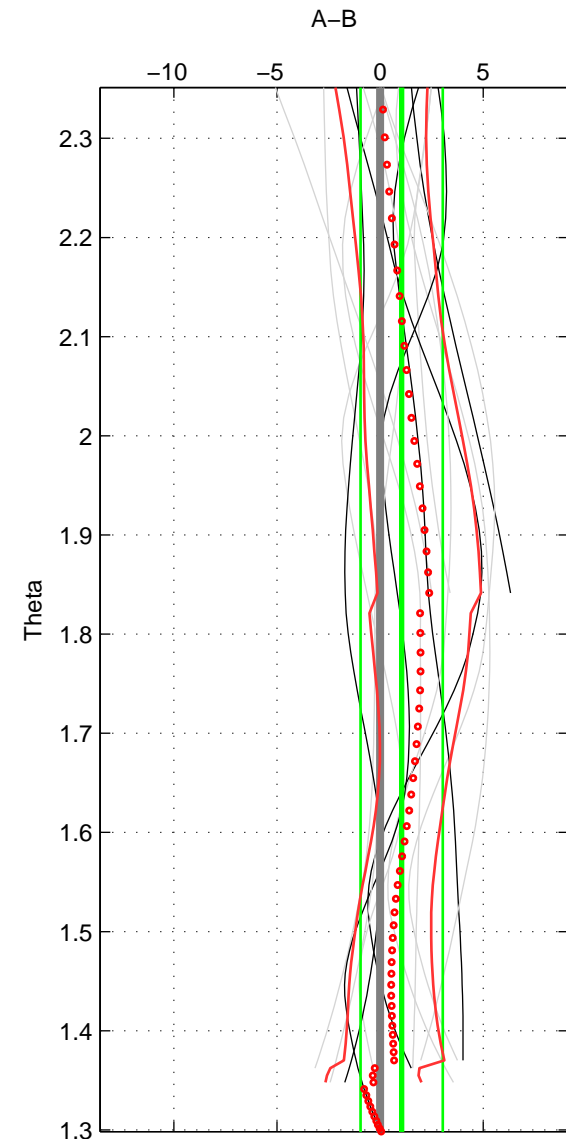

Cruise A (red). Date: Jun 2000 Cruisename: 571-49HO20000601

Cruise B (blue). Date: Jul 2001 Cruisename: 575-49HO20010710

\*\*\* "Favourite" values are means of spaces 1 2 3.

	Offset	O.StDev	Ratio	R.Stdev	Rating
SIGMA:	1.227	1.949	1.001	0.001	4
THETA:	1.043	1.990	1.000	0.001	4
DEPTH:	0.480	2.042	1.000	0.001	4
FAV.:	0.917	1.994	1.000	0.001	4

Profiles of A: 5  
 Profiles of B: 6  
 Diff profs : 14  
 WMoffset (A-B): 1.2274  
 WMoffset stdev: 1.9493  
 WMratio (A/B): 1.0005  
 WMratio stdev: 0.00081091

Quality (1-5): 4

Profiles of A: 5  
 Profiles of B: 6  
 Diff profs : 14  
 WMoffset (A-B): 1.0428  
 WMoffset stdev: 1.9901  
 WMratio (A/B): 1.0004  
 WMratio stdev: 0.00082743

Quality (1-5): 4

Profiles of A: 5  
 Profiles of B: 6  
 Diff profs : 14  
 WMoffset (A-B): 0.48014  
 WMoffset stdev: 2.0416  
 WMratio (A/B): 1.0002  
 WMratio stdev: 0.0008469

Quality (1-5): 4