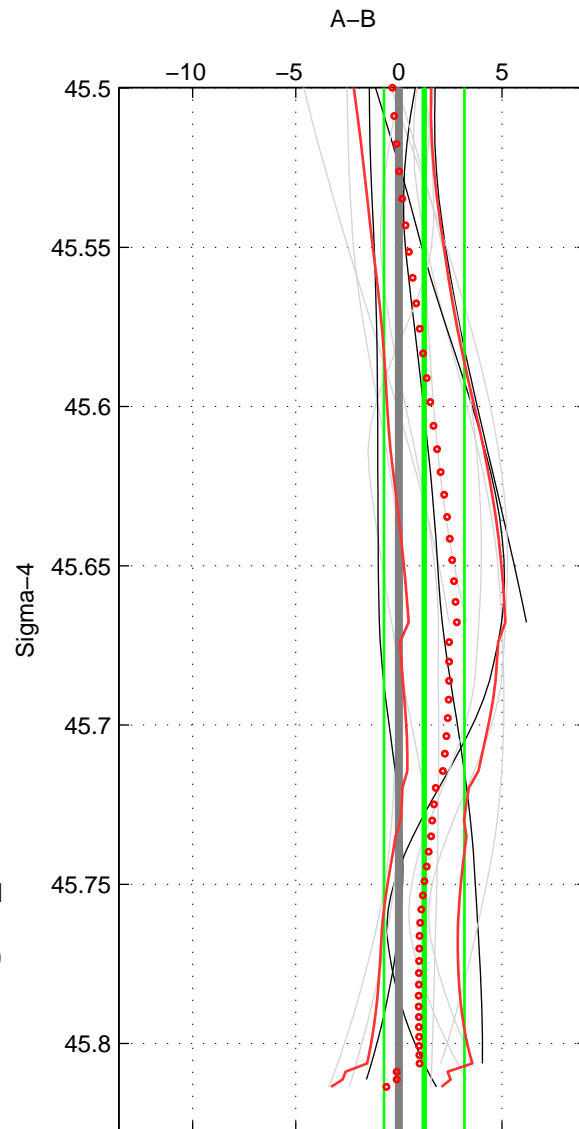

Cruise A (red). Date: Jun 2000 Cruisename: 571-49HO20000601

Cruise B (blue). Date: Jul 2001 Cruisename: 575-49HO20010710

\*\*\* "Favourite" values are means of spaces 1 2 3.

	Offset	O.StDev	Ratio	R.Stdev	Rating
SIGMA:	1.227	1.949	1.001	0.001	4
THETA:	1.043	1.990	1.000	0.001	4
DEPTH:	0.480	2.042	1.000	0.001	4
FAV.:	0.917	1.994	1.000	0.001	4

Profiles of A: 5  
 Profiles of B: 6  
 Diff profs : 14  
 WMoffset (A-B): 1.2274  
 WMoffset stdev: 1.9493  
 WMratio (A/B): 1.0005  
 WMratio stdev: 0.00081091

Quality (1-5): 4

Profiles of A: 5  
 Profiles of B: 6  
 Diff profs : 14  
 WMoffset (A-B): 1.0428  
 WMoffset stdev: 1.9901  
 WMratio (A/B): 1.0004  
 WMratio stdev: 0.00082743

Quality (1-5): 4

Profiles of A: 5  
 Profiles of B: 6  
 Diff profs : 14  
 WMoffset (A-B): 0.48014  
 WMoffset stdev: 2.0416  
 WMratio (A/B): 1.0002  
 WMratio stdev: 0.0008469

Quality (1-5): 4