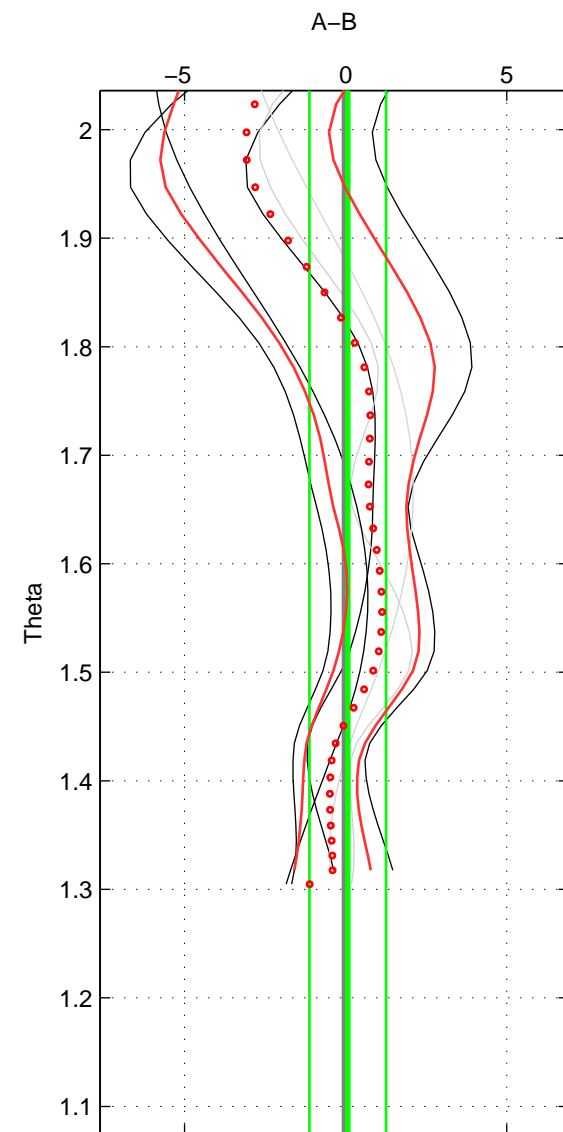

Cruise A (red). Date: Aug 1998 Cruisename: 567-49HO19980718

Cruise B (blue). Date: Jun 2001 Cruisename: 591-49NZ20010604

\*\*\* "Favourite" values are means of spaces 1 2.

	Offset	O.StDev	Ratio	R.Stdev	Rating
SIGMA:	-0.386	1.188	1.000	0.000	3
THETA:	0.067	1.189	1.000	0.000	3
DEPTH:	-0.432	0.718	1.000	0.000	2
FAV. :	-0.159	1.189	1.000	0.000	3

Profiles of A: 2  
 Profiles of B: 4  
 Diff profs : 6  
 WMoffset (A-B): -0.3864  
 WMoffset stdev: 1.1881  
 WMratio (A/B): 0.99984  
 WMratio stdev: 0.00049228

Quality (1-5): 3

Profiles of A: 2  
 Profiles of B: 4  
 Diff profs : 6  
 WMoffset (A-B): 0.067498  
 WMoffset stdev: 1.1892  
 WMratio (A/B): 1  
 WMratio stdev: 0.00049299

Quality (1-5): 3

Profiles of A: 2  
 Profiles of B: 4  
 Diff profs : 6  
 WMoffset (A-B): -0.43241  
 WMoffset stdev: 0.71787  
 WMratio (A/B): 0.99982  
 WMratio stdev: 0.00029819

Quality (1-5): 2

Please note that statistics are bad.