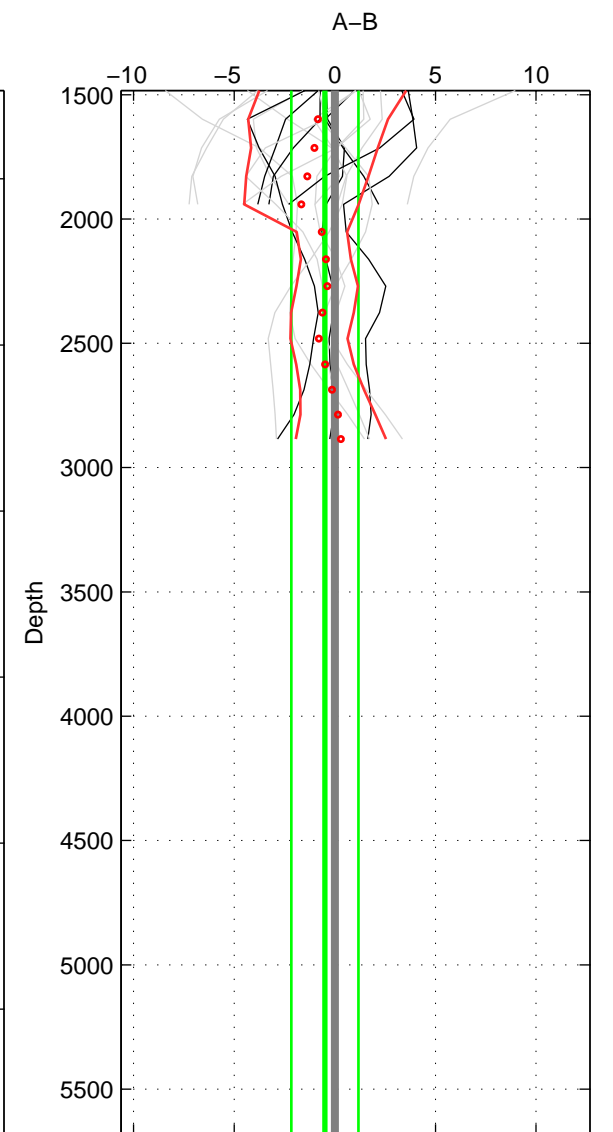

Cruise A (red). Date: Jul 2001 Cruisename: 575-49HO20010710
 Cruise B (blue). Date: Jun 2001 Cruisename: 591-49NZ20010604

*** "Favourite" values are means of spaces 1 2.

	Offset	O.StDev	Ratio	R.Stdev	Rating
SIGMA:	-0.491	2.075	1.000	0.001	4
THETA:	-0.993	2.626	1.000	0.001	4
DEPTH:	-0.495	1.666	1.000	0.001	3
FAV. :	-0.742	2.350	1.000	0.001	4

Profiles of A: 6
 Profiles of B: 8
 Diff profs : 19
 WMoffset (A-B): -0.49061
 WMoffset stdev: 2.075
 WMratio (A/B): 0.9998
 WMratio stdev: 0.00086084

Quality (1-5): 4

Profiles of A: 6
 Profiles of B: 8
 Diff profs : 19
 WMoffset (A-B): -0.99338
 WMoffset stdev: 2.6258
 WMratio (A/B): 0.99959
 WMratio stdev: 0.0010892

Quality (1-5): 4

Profiles of A: 6
 Profiles of B: 8
 Diff profs : 19
 WMoffset (A-B): -0.49505
 WMoffset stdev: 1.666
 WMratio (A/B): 0.99979
 WMratio stdev: 0.00069084

Quality (1-5): 3