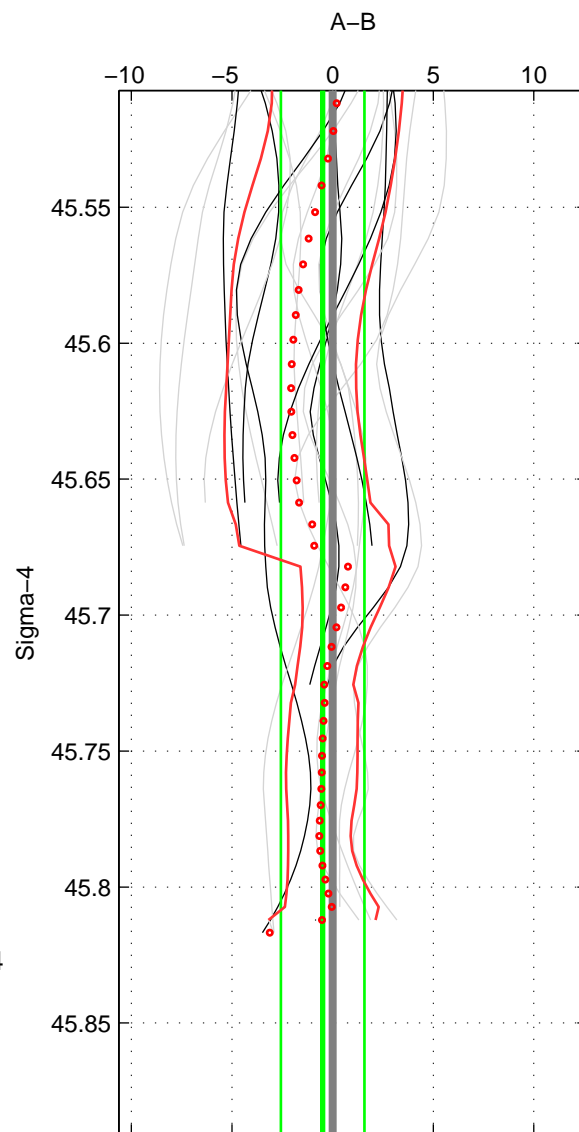

Cruise A (red). Date: Jul 2001 Cruisename: 575-49HO20010710
 Cruise B (blue). Date: Jun 2001 Cruisename: 591-49NZ20010604

*** "Favourite" values are means of spaces 1 2.

	Offset	O.StDev	Ratio	R.Stdev	Rating
SIGMA:	-0.491	2.075	1.000	0.001	4
THETA:	-0.993	2.626	1.000	0.001	4
DEPTH:	-0.495	1.666	1.000	0.001	3
FAV. :	-0.742	2.350	1.000	0.001	4

Profiles of A: 6
 Profiles of B: 8
 Diff profs : 19
 WMoffset (A-B): -0.49061
 WMoffset stdev: 2.075
 WMratio (A/B): 0.9998
 WMratio stdev: 0.00086084

Quality (1-5): 4

Profiles of A: 6
 Profiles of B: 8
 Diff profs : 19
 WMoffset (A-B): -0.99338
 WMoffset stdev: 2.6258
 WMratio (A/B): 0.99959
 WMratio stdev: 0.0010892

Quality (1-5): 4

Profiles of A: 6
 Profiles of B: 8
 Diff profs : 19
 WMoffset (A-B): -0.49505
 WMoffset stdev: 1.666
 WMratio (A/B): 0.99979
 WMratio stdev: 0.00069084

Quality (1-5): 3