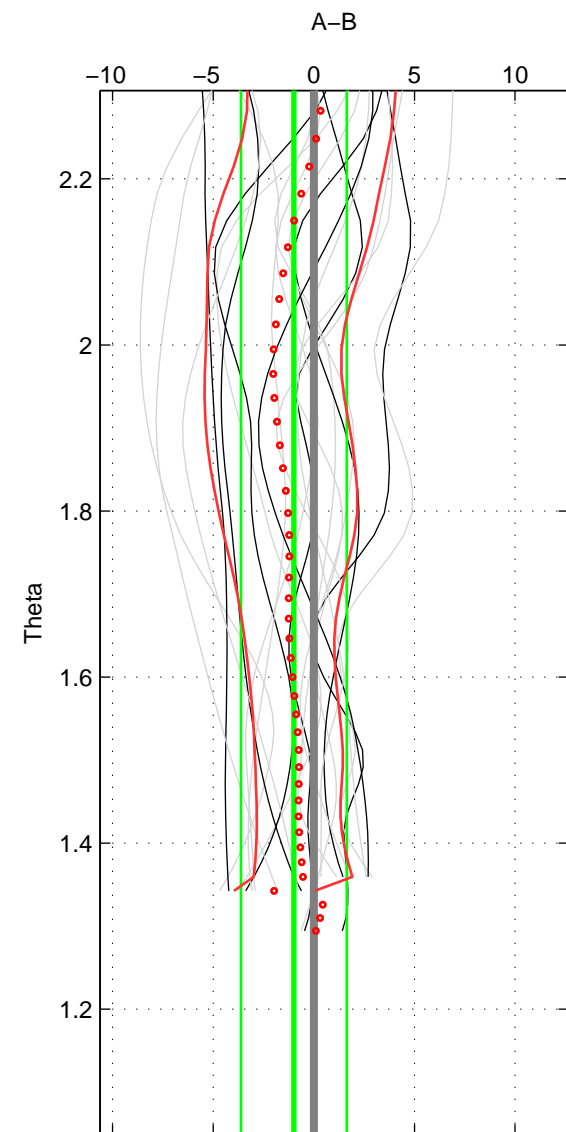

Cruise A (red). Date: Jul 2001 Cruisename: 575-49HO20010710
 Cruise B (blue). Date: Jun 2001 Cruisename: 591-49NZ20010604

*** "Favourite" values are means of spaces 1 2.

	Offset	O.StDev	Ratio	R.Stdev	Rating
SIGMA:	-0.491	2.075	1.000	0.001	4
THETA:	-0.993	2.626	1.000	0.001	4
DEPTH:	-0.495	1.666	1.000	0.001	3
FAV. :	-0.742	2.350	1.000	0.001	4

Profiles of A: 6
 Profiles of B: 8
 Diff profs : 19
 WMoffset (A-B): -0.49061
 WMoffset stdev: 2.075
 WMratio (A/B): 0.9998
 WMratio stdev: 0.00086084

Quality (1-5): 4

Profiles of A: 6
 Profiles of B: 8
 Diff profs : 19
 WMoffset (A-B): -0.99338
 WMoffset stdev: 2.6258
 WMratio (A/B): 0.99959
 WMratio stdev: 0.0010892

Quality (1-5): 4

Profiles of A: 6
 Profiles of B: 8
 Diff profs : 19
 WMoffset (A-B): -0.49505
 WMoffset stdev: 1.666
 WMratio (A/B): 0.99979
 WMratio stdev: 0.00069084

Quality (1-5): 3