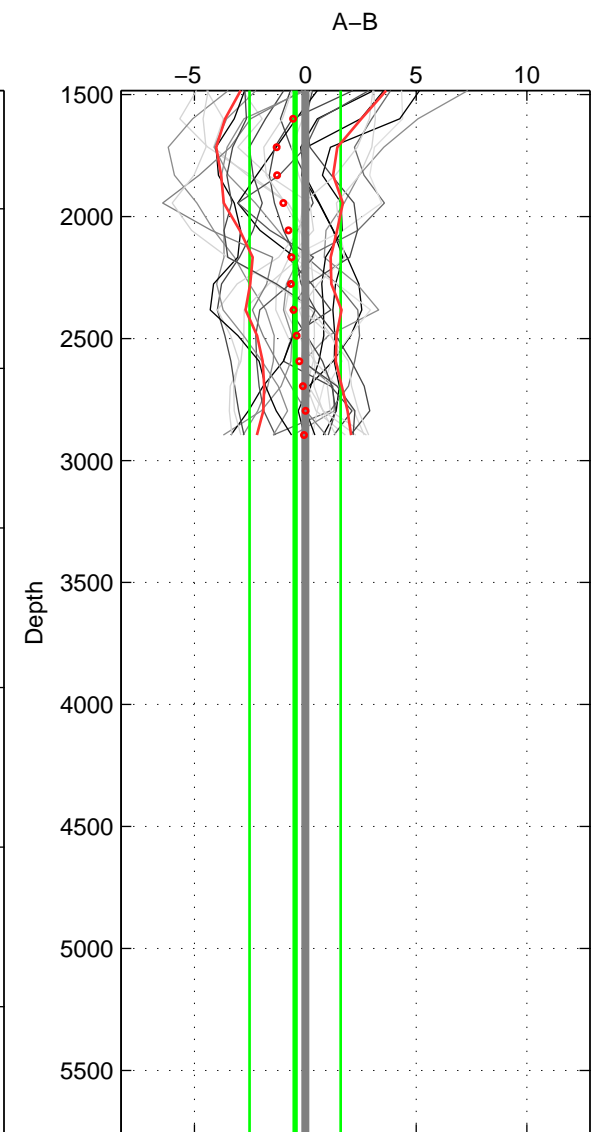

Cruise A (red). Date: Jul 2001 Cruisename: 575-49HO20010710
 Cruise B (blue). Date: Jun 2006 Cruisename: 608-49NZ20060526

*** "Favourite" values are means of spaces 1 2.

| | Offset | O.StDev | Ratio | R.Stdev | Rating |
|--------|--------|---------|-------|---------|--------|
| SIGMA: | -0.802 | 2.070 | 1.000 | 0.001 | 4 |
| THETA: | -0.656 | 2.129 | 1.000 | 0.001 | 4 |
| DEPTH: | -0.462 | 2.058 | 1.000 | 0.001 | 3 |
| FAV. : | -0.729 | 2.100 | 1.000 | 0.001 | 4 |

Profiles of A: 6
 Profiles of B: 14
 Diff profs : 26
 WMoffset (A-B): -0.802
 WMoffset stdev: 2.0704
 WMratio (A/B): 0.99967
 WMratio stdev: 0.00086018

Quality (1-5): 4

Profiles of A: 6
 Profiles of B: 14
 Diff profs : 26
 WMoffset (A-B): -0.65594
 WMoffset stdev: 2.1294
 WMratio (A/B): 0.99973
 WMratio stdev: 0.00088386

Quality (1-5): 4

Profiles of A: 6
 Profiles of B: 14
 Diff profs : 26
 WMoffset (A-B): -0.4623
 WMoffset stdev: 2.0579
 WMratio (A/B): 0.99981
 WMratio stdev: 0.00085344

Quality (1-5): 3