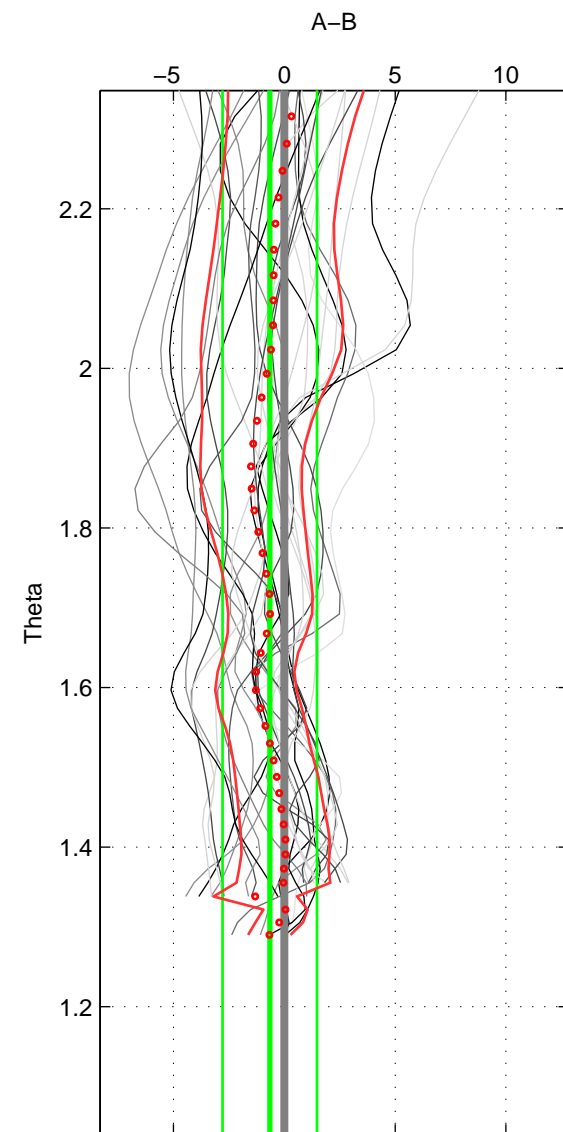

Cruise A (red). Date: Jul 2001 Cruisename: 575-49HO20010710
 Cruise B (blue). Date: Jun 2006 Cruisename: 608-49NZ20060526

*** "Favourite" values are means of spaces 1 2.

| | Offset | O.StDev | Ratio | R.Stdev | Rating |
|--------|--------|---------|-------|---------|--------|
| SIGMA: | -0.802 | 2.070 | 1.000 | 0.001 | 4 |
| THETA: | -0.656 | 2.129 | 1.000 | 0.001 | 4 |
| DEPTH: | -0.462 | 2.058 | 1.000 | 0.001 | 3 |
| FAV. : | -0.729 | 2.100 | 1.000 | 0.001 | 4 |

Profiles of A: 6
 Profiles of B: 14
 Diff profs : 26
 WMoffset (A-B): -0.802
 WMoffset stdev: 2.0704
 WMratio (A/B): 0.99967
 WMratio stdev: 0.00086018

Quality (1-5): 4

Profiles of A: 6
 Profiles of B: 14
 Diff profs : 26
 WMoffset (A-B): -0.65594
 WMoffset stdev: 2.1294
 WMratio (A/B): 0.99973
 WMratio stdev: 0.00088386

Quality (1-5): 4

Profiles of A: 6
 Profiles of B: 14
 Diff profs : 26
 WMoffset (A-B): -0.4623
 WMoffset stdev: 2.0579
 WMratio (A/B): 0.99981
 WMratio stdev: 0.00085344

Quality (1-5): 3