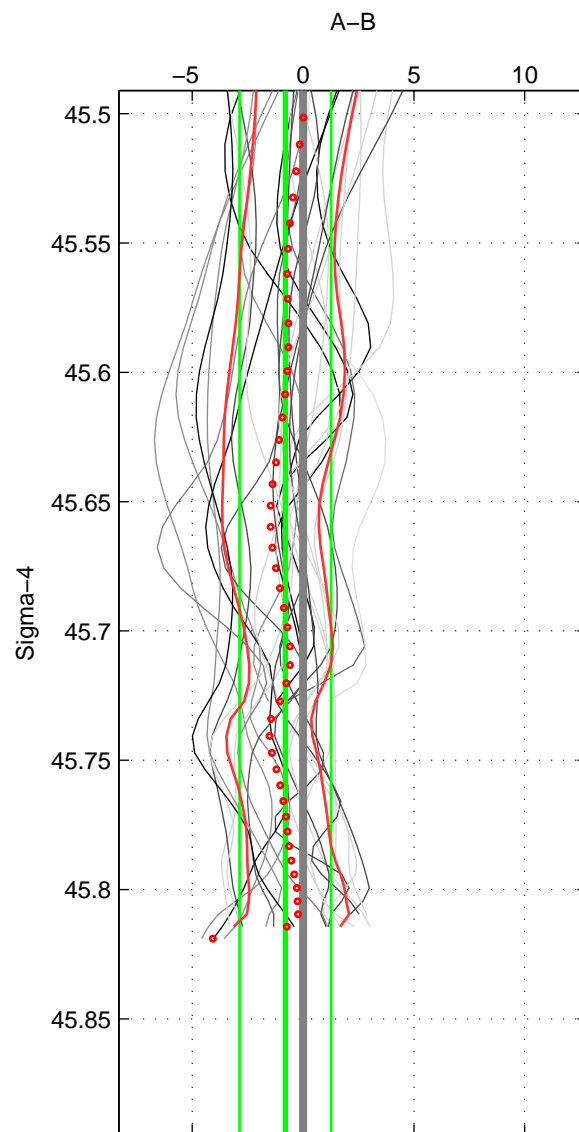

Cruise A (red). Date: Jul 2001 Cruisename: 575-49HO20010710
 Cruise B (blue). Date: Jun 2006 Cruisename: 608-49NZ20060526

*** "Favourite" values are means of spaces 1 2.

| | Offset | O.StDev | Ratio | R.Stdev | Rating |
|--------|--------|---------|-------|---------|--------|
| SIGMA: | -0.802 | 2.070 | 1.000 | 0.001 | 4 |
| THETA: | -0.656 | 2.129 | 1.000 | 0.001 | 4 |
| DEPTH: | -0.462 | 2.058 | 1.000 | 0.001 | 3 |
| FAV. : | -0.729 | 2.100 | 1.000 | 0.001 | 4 |

Profiles of A: 6
 Profiles of B: 14
 Diff profs : 26
 WMoffset (A-B): -0.802
 WMoffset stdev: 2.0704
 WMratio (A/B): 0.99967
 WMratio stdev: 0.00086018

Quality (1-5): 4

Profiles of A: 6
 Profiles of B: 14
 Diff profs : 26
 WMoffset (A-B): -0.65594
 WMoffset stdev: 2.1294
 WMratio (A/B): 0.99973
 WMratio stdev: 0.00088386

Quality (1-5): 4

Profiles of A: 6
 Profiles of B: 14
 Diff profs : 26
 WMoffset (A-B): -0.4623
 WMoffset stdev: 2.0579
 WMratio (A/B): 0.99981
 WMratio stdev: 0.00085344

Quality (1-5): 3