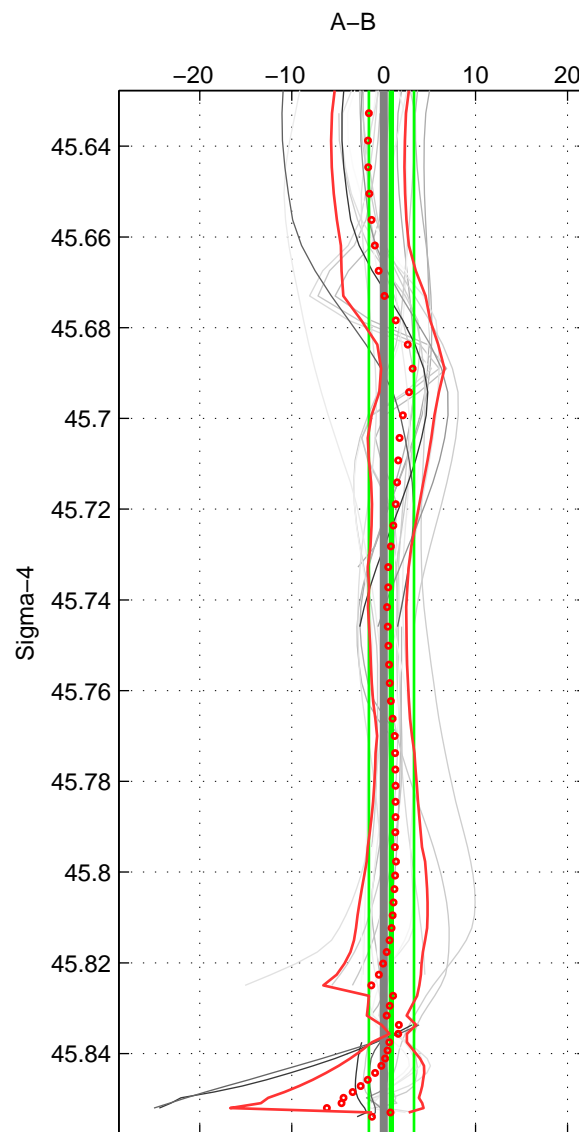

Cruise A (red). Date: Jul 2001 Cruisename: 161-06MT20010717

Cruise B (blue). Date: Jun 2002 Cruisename: 274-35TH20020611

*** "Favourite" values are means of spaces 1 2 3.

	Offset	O.StDev	Ratio	R.Stdev	Rating
SIGMA:	0.840	2.451	1.000	0.001	5
THETA:	0.123	2.534	1.000	0.001	5
DEPTH:	-0.386	4.144	1.000	0.002	5
FAV.:	0.192	3.043	1.000	0.001	5

Profiles of A: 8
 Profiles of B: 12
 Diff profs: 25
 WMoffset (A-B): 0.8398
 WMoffset stdev: 2.4513
 WMratio (A/B): 1.0004
 WMratio stdev: 0.0010545

Quality (1-5): 5

Profiles of A: 8
 Profiles of B: 12
 Diff profs: 25
 WMoffset (A-B): 0.12316
 WMoffset stdev: 2.5343
 WMratio (A/B): 1.0001
 WMratio stdev: 0.0010873

Quality (1-5): 5

Profiles of A: 8
 Profiles of B: 12
 Diff profs: 25
 WMoffset (A-B): -0.38558
 WMoffset stdev: 4.1438
 WMratio (A/B): 0.99984
 WMratio stdev: 0.0017769

Quality (1-5): 5