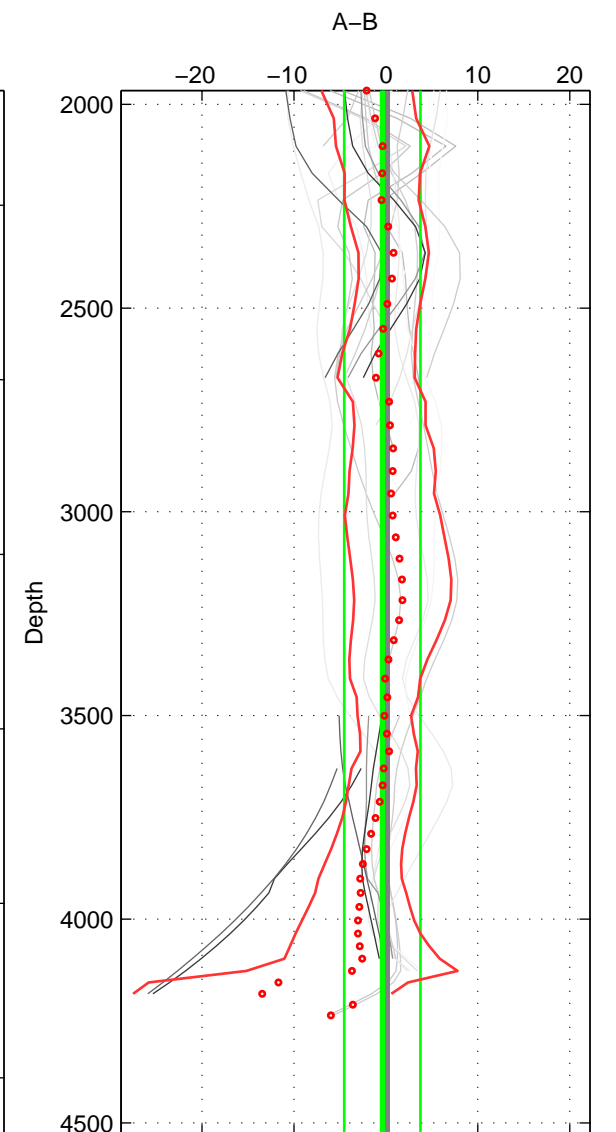

Cruise A (red). Date: Jul 2001 Cruisename: 161-06MT20010717

Cruise B (blue). Date: Jun 2002 Cruisename: 274-35TH20020611

*** "Favourite" values are means of spaces 1 2 3.

	Offset	O.StDev	Ratio	R.Stdev	Rating
SIGMA:	0.840	2.451	1.000	0.001	5
THETA:	0.123	2.534	1.000	0.001	5
DEPTH:	-0.386	4.144	1.000	0.002	5
FAV.:	0.192	3.043	1.000	0.001	5

Profiles of A: 8
 Profiles of B: 12
 Diff profs: 25
 WMoffset (A-B): 0.8398
 WMoffset stdev: 2.4513
 WMratio (A/B): 1.0004
 WMratio stdev: 0.0010545

Quality (1-5): 5

Profiles of A: 8
 Profiles of B: 12
 Diff profs: 25
 WMoffset (A-B): 0.12316
 WMoffset stdev: 2.5343
 WMratio (A/B): 1.0001
 WMratio stdev: 0.0010873

Quality (1-5): 5

Profiles of A: 8
 Profiles of B: 12
 Diff profs: 25
 WMoffset (A-B): -0.38558
 WMoffset stdev: 4.1438
 WMratio (A/B): 0.99984
 WMratio stdev: 0.0017769

Quality (1-5): 5