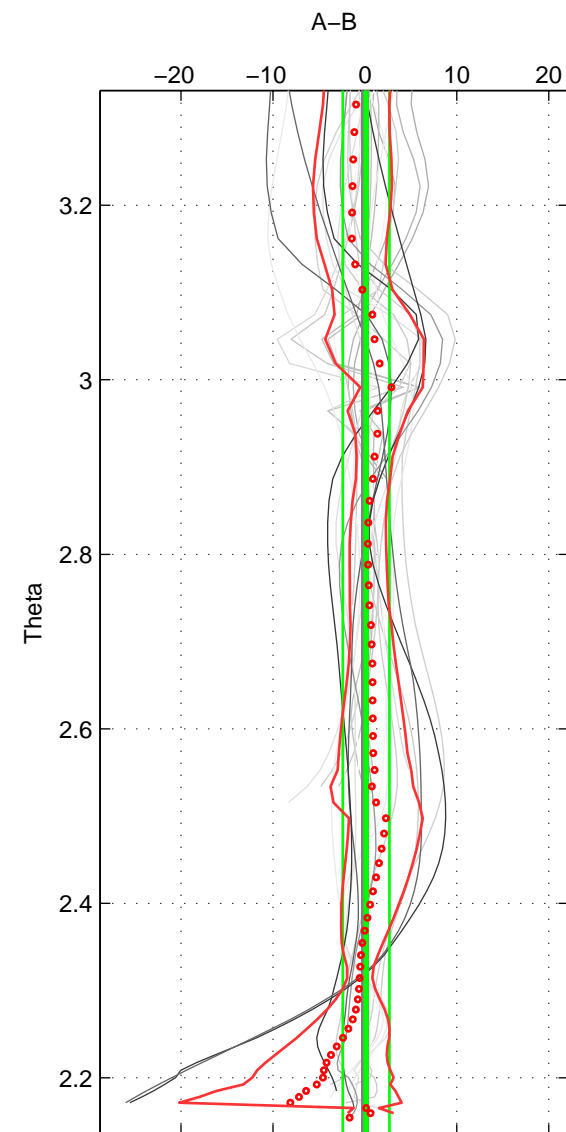

Cruise A (red). Date: Jul 2001 Cruisename: 161-06MT20010717

Cruise B (blue). Date: Jun 2002 Cruisename: 274-35TH20020611

*** "Favourite" values are means of spaces 1 2 3.

	Offset	O.StDev	Ratio	R.Stdev	Rating
SIGMA:	0.840	2.451	1.000	0.001	5
THETA:	0.123	2.534	1.000	0.001	5
DEPTH:	-0.386	4.144	1.000	0.002	5
FAV.:	0.192	3.043	1.000	0.001	5

Profiles of A: 8
 Profiles of B: 12
 Diff profs: 25
 WMoffset (A-B): 0.8398
 WMoffset stdev: 2.4513
 WMratio (A/B): 1.0004
 WMratio stdev: 0.0010545

Quality (1-5): 5

Profiles of A: 8
 Profiles of B: 12
 Diff profs: 25
 WMoffset (A-B): 0.12316
 WMoffset stdev: 2.5343
 WMratio (A/B): 1.0001
 WMratio stdev: 0.0010873

Quality (1-5): 5

Profiles of A: 8
 Profiles of B: 12
 Diff profs: 25
 WMoffset (A-B): -0.38558
 WMoffset stdev: 4.1438
 WMratio (A/B): 0.99984
 WMratio stdev: 0.0017769

Quality (1-5): 5