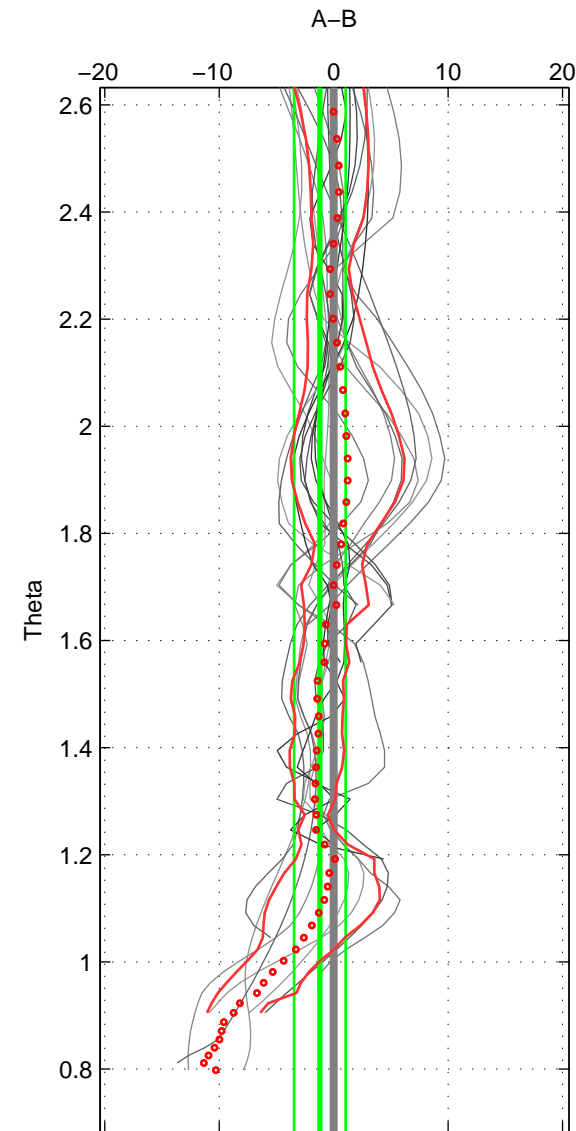

Cruise A (red). Date: Aug 1995 Cruisename: 351-316N19950715  
 Cruise B (blue). Date: Dec 1995 Cruisename: 354-316N19951202

\*\*\* "Favourite" values are means of spaces 1 2 3.

	Offset	O.StDev	Ratio	R.Stdev	Rating
SIGMA:	-0.910	2.317	1.000	0.001	5
THETA:	-1.213	2.253	0.999	0.001	5
DEPTH:	-0.985	2.618	1.000	0.001	5
FAV. :	-1.036	2.396	1.000	0.001	5

Profiles of A: 9  
 Profiles of B: 5  
 Diff profs : 17  
 WMoffset (A-B): -0.90956  
 WMoffset stdev: 2.3171  
 WMratio (A/B): 0.99962  
 WMratio stdev: 0.00096398

Quality (1-5): 5

Profiles of A: 9  
 Profiles of B: 5  
 Diff profs : 17  
 WMoffset (A-B): -1.2132  
 WMoffset stdev: 2.2534  
 WMratio (A/B): 0.9995  
 WMratio stdev: 0.00093705

Quality (1-5): 5

Profiles of A: 9  
 Profiles of B: 5  
 Diff profs : 17  
 WMoffset (A-B): -0.98455  
 WMoffset stdev: 2.6177  
 WMratio (A/B): 0.99959  
 WMratio stdev: 0.0010882

Quality (1-5): 5