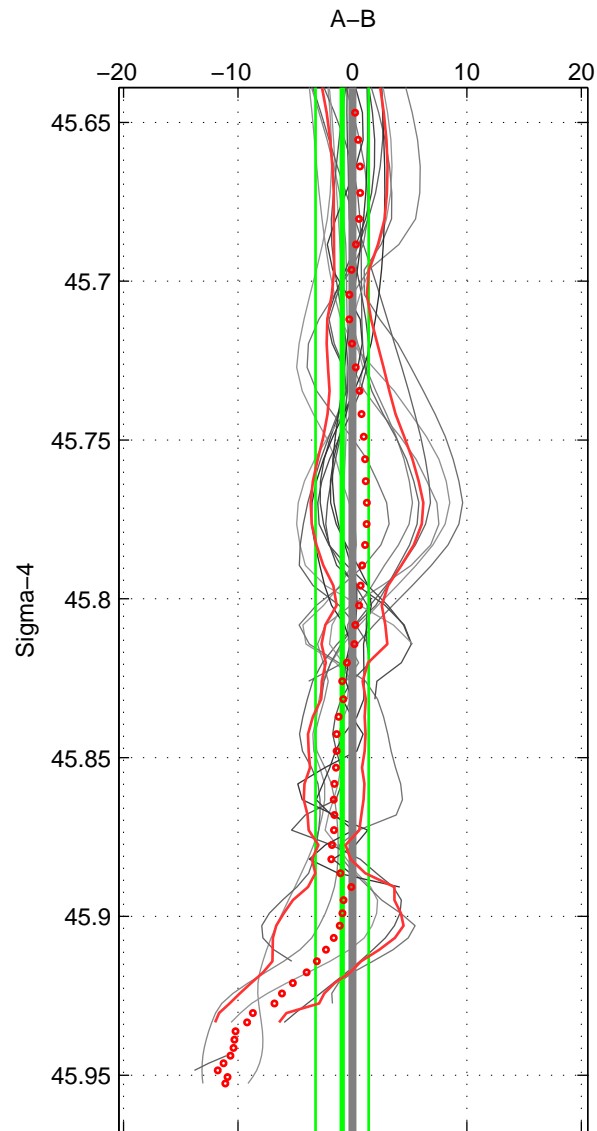

Cruise A (red). Date: Aug 1995 Cruisename: 351-316N19950715  
 Cruise B (blue). Date: Dec 1995 Cruisename: 354-316N19951202

\*\*\* "Favourite" values are means of spaces 1 2 3.

	Offset	O.StDev	Ratio	R.Stdev	Rating
SIGMA:	-0.910	2.317	1.000	0.001	5
THETA:	-1.213	2.253	0.999	0.001	5
DEPTH:	-0.985	2.618	1.000	0.001	5
FAV. :	-1.036	2.396	1.000	0.001	5

Profiles of A: 9  
 Profiles of B: 5  
 Diff profs : 17  
 WMoffset (A-B): -0.90956  
 WMoffset stdev: 2.3171  
 WMratio (A/B): 0.99962  
 WMratio stdev: 0.00096398

Quality (1-5): 5

Profiles of A: 9  
 Profiles of B: 5  
 Diff profs : 17  
 WMoffset (A-B): -1.2132  
 WMoffset stdev: 2.2534  
 WMratio (A/B): 0.9995  
 WMratio stdev: 0.00093705

Quality (1-5): 5

Profiles of A: 9  
 Profiles of B: 5  
 Diff profs : 17  
 WMoffset (A-B): -0.98455  
 WMoffset stdev: 2.6177  
 WMratio (A/B): 0.99959  
 WMratio stdev: 0.0010882

Quality (1-5): 5