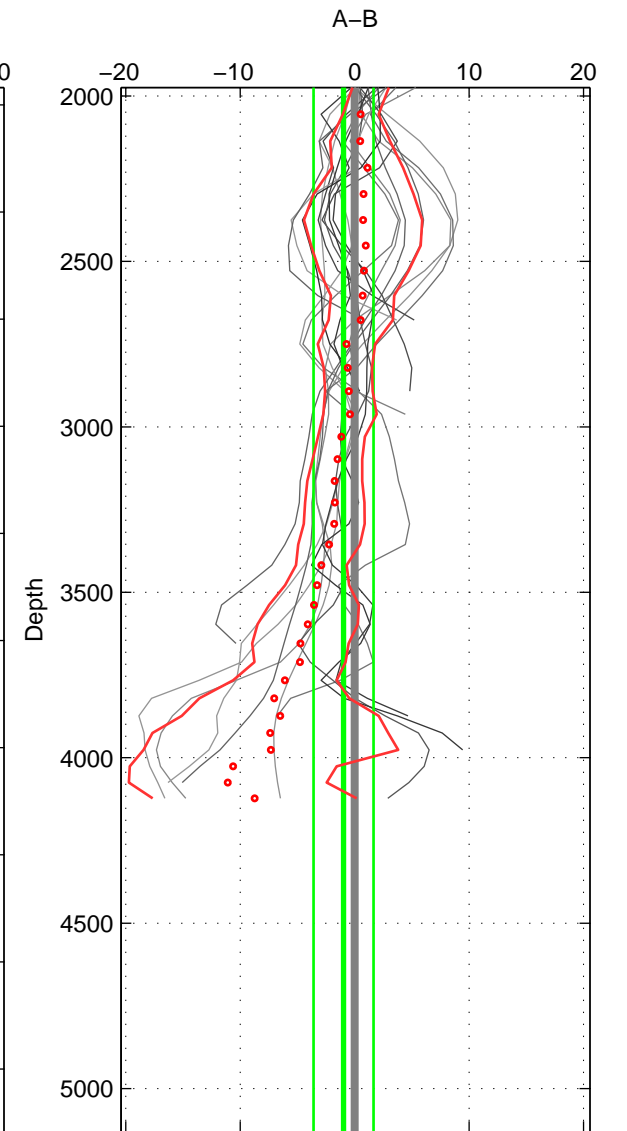

Cruise A (red). Date: Aug 1995 Cruisename: 351-316N19950715  
 Cruise B (blue). Date: Dec 1995 Cruisename: 354-316N19951202

\*\*\* "Favourite" values are means of spaces 1 2 3.

	Offset	O.StDev	Ratio	R.Stdev	Rating
SIGMA:	-0.910	2.317	1.000	0.001	5
THETA:	-1.213	2.253	0.999	0.001	5
DEPTH:	-0.985	2.618	1.000	0.001	5
FAV. :	-1.036	2.396	1.000	0.001	5

Profiles of A: 9  
 Profiles of B: 5  
 Diff profs : 17  
 WMoffset (A-B): -0.90956  
 WMoffset stdev: 2.3171  
 WMratio (A/B): 0.99962  
 WMratio stdev: 0.00096398

Quality (1-5): 5

Profiles of A: 9  
 Profiles of B: 5  
 Diff profs : 17  
 WMoffset (A-B): -1.2132  
 WMoffset stdev: 2.2534  
 WMratio (A/B): 0.9995  
 WMratio stdev: 0.00093705

Quality (1-5): 5

Profiles of A: 9  
 Profiles of B: 5  
 Diff profs : 17  
 WMoffset (A-B): -0.98455  
 WMoffset stdev: 2.6177  
 WMratio (A/B): 0.99959  
 WMratio stdev: 0.0010882

Quality (1-5): 5