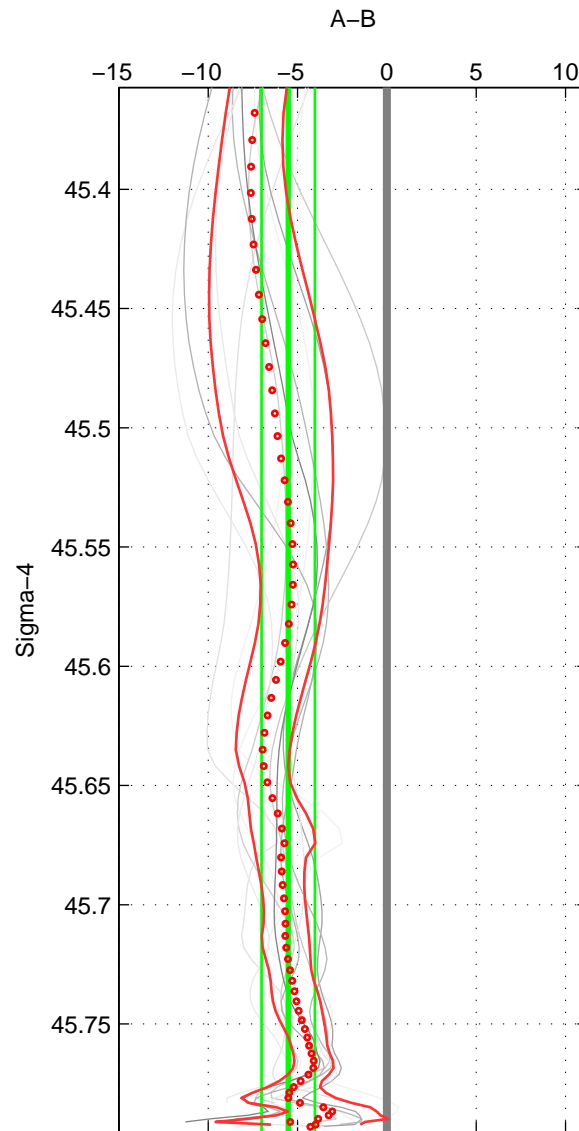

Cruise A (red). Date: Sep 2003 Cruisename: 599-49NZ20030803

Cruise B (blue). Date: Dec 2007 Cruisename: 614-49NZ20071122

\*\*\* "Favourite" values are means of spaces 1 2 3.

	Offset	O.StDev	Ratio	R.Stdev	Rating
SIGMA:	-5.522	1.489	0.998	0.001	3
THETA:	-5.650	1.506	0.998	0.001	3
DEPTH:	-5.431	1.822	0.998	0.001	3
FAV. :	-5.534	1.606	0.998	0.001	3

Profiles of A: 3  
 Profiles of B: 5  
 Diff profs : 12  
 WMoffset (A-B): -5.522  
 WMoffset stdev: 1.4886  
 WMratio (A/B): 0.99769  
 WMratio stdev: 0.00062056

Quality (1-5): 3

Profiles of A: 3  
 Profiles of B: 5  
 Diff profs : 12  
 WMoffset (A-B): -5.65  
 WMoffset stdev: 1.5062  
 WMratio (A/B): 0.99764  
 WMratio stdev: 0.00062764

Quality (1-5): 3

Profiles of A: 3  
 Profiles of B: 5  
 Diff profs : 12  
 WMoffset (A-B): -5.4308  
 WMoffset stdev: 1.822  
 WMratio (A/B): 0.99774  
 WMratio stdev: 0.00075707

Quality (1-5): 3