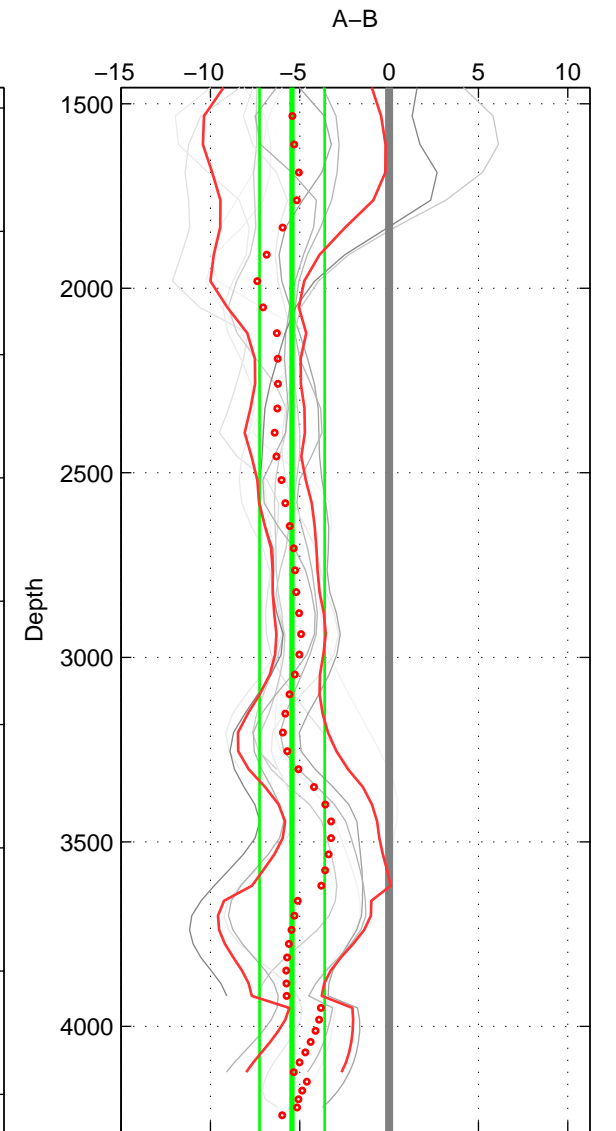

Cruise A (red). Date: Sep 2003 Cruisename: 599-49NZ20030803

Cruise B (blue). Date: Dec 2007 Cruisename: 614-49NZ20071122

\*\*\* "Favourite" values are means of spaces 1 2 3.

	Offset	O.StDev	Ratio	R.Stdev	Rating
SIGMA:	-5.522	1.489	0.998	0.001	3
THETA:	-5.650	1.506	0.998	0.001	3
DEPTH:	-5.431	1.822	0.998	0.001	3
FAV. :	-5.534	1.606	0.998	0.001	3

Profiles of A: 3  
 Profiles of B: 5  
 Diff profs : 12  
 WMoffset (A-B): -5.522  
 WMoffset stdev: 1.4886  
 WMratio (A/B): 0.99769  
 WMratio stdev: 0.00062056

Quality (1-5): 3

Profiles of A: 3  
 Profiles of B: 5  
 Diff profs : 12  
 WMoffset (A-B): -5.65  
 WMoffset stdev: 1.5062  
 WMratio (A/B): 0.99764  
 WMratio stdev: 0.00062764

Quality (1-5): 3

Profiles of A: 3  
 Profiles of B: 5  
 Diff profs : 12  
 WMoffset (A-B): -5.4308  
 WMoffset stdev: 1.822  
 WMratio (A/B): 0.99774  
 WMratio stdev: 0.00075707

Quality (1-5): 3