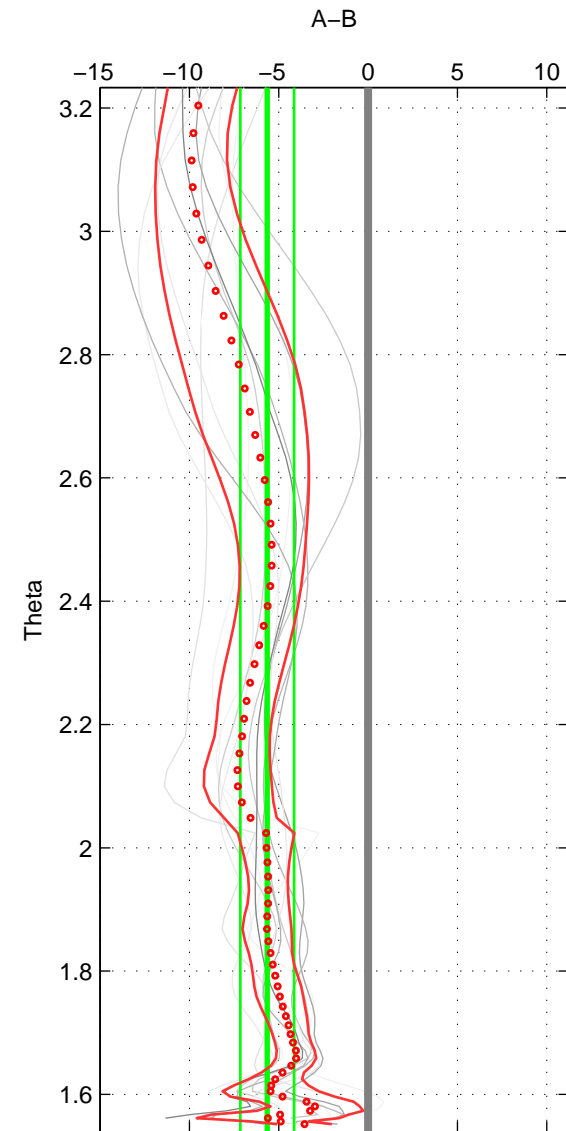

Cruise A (red). Date: Sep 2003 Cruisename: 599-49NZ20030803

Cruise B (blue). Date: Dec 2007 Cruisename: 614-49NZ20071122

\*\*\* "Favourite" values are means of spaces 1 2 3.

	Offset	O.StDev	Ratio	R.Stdev	Rating
SIGMA:	-5.522	1.489	0.998	0.001	3
THETA:	-5.650	1.506	0.998	0.001	3
DEPTH:	-5.431	1.822	0.998	0.001	3
FAV. :	-5.534	1.606	0.998	0.001	3

Profiles of A: 3  
 Profiles of B: 5  
 Diff profs : 12  
 WMoffset (A-B): -5.522  
 WMoffset stdev: 1.4886  
 WMratio (A/B): 0.99769  
 WMratio stdev: 0.00062056

Quality (1-5): 3

Profiles of A: 3  
 Profiles of B: 5  
 Diff profs : 12  
 WMoffset (A-B): -5.65  
 WMoffset stdev: 1.5062  
 WMratio (A/B): 0.99764  
 WMratio stdev: 0.00062764

Quality (1-5): 3

Profiles of A: 3  
 Profiles of B: 5  
 Diff profs : 12  
 WMoffset (A-B): -5.4308  
 WMoffset stdev: 1.822  
 WMratio (A/B): 0.99774  
 WMratio stdev: 0.00075707

Quality (1-5): 3