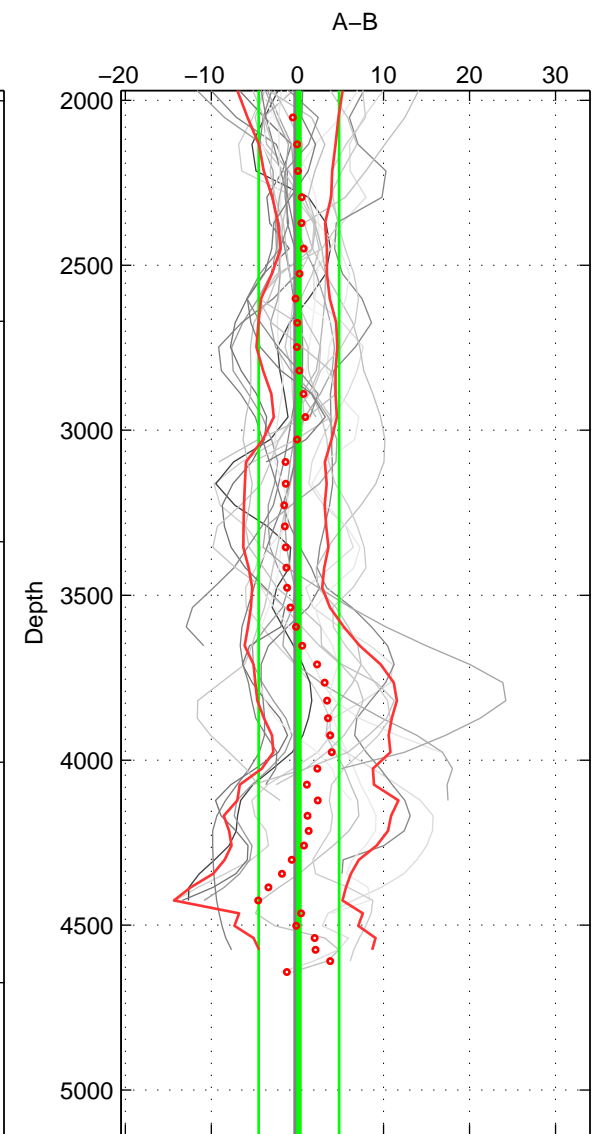

Cruise A (red). Date: Aug 1995 Cruisename: 351-316N19950715  
 Cruise B (blue). Date: Feb 1978 Cruisename: 355-318M19771204

\*\*\* "Favourite" values are means of spaces 1 2 3.

	Offset	O.StDev	Ratio	R.Stdev	Rating
SIGMA:	-1.289	4.176	0.999	0.002	5
THETA:	-1.040	4.424	1.000	0.002	5
DEPTH:	0.168	4.671	1.000	0.002	5
FAV.:	-0.721	4.424	1.000	0.002	5

Profiles of A: 26  
 Profiles of B: 7  
 Diff profs : 25  
 WMoffset (A-B): -1.2895  
 WMoffset stdev: 4.1761  
 WMratio (A/B): 0.99947  
 WMratio stdev: 0.0017384

Quality (1-5): 5

Profiles of A: 26  
 Profiles of B: 7  
 Diff profs : 25  
 WMoffset (A-B): -1.0397  
 WMoffset stdev: 4.4244  
 WMratio (A/B): 0.99957  
 WMratio stdev: 0.0018423

Quality (1-5): 5

Profiles of A: 26  
 Profiles of B: 7  
 Diff profs : 25  
 WMoffset (A-B): 0.1677  
 WMoffset stdev: 4.6711  
 WMratio (A/B): 1.0001  
 WMratio stdev: 0.0019381

Quality (1-5): 5