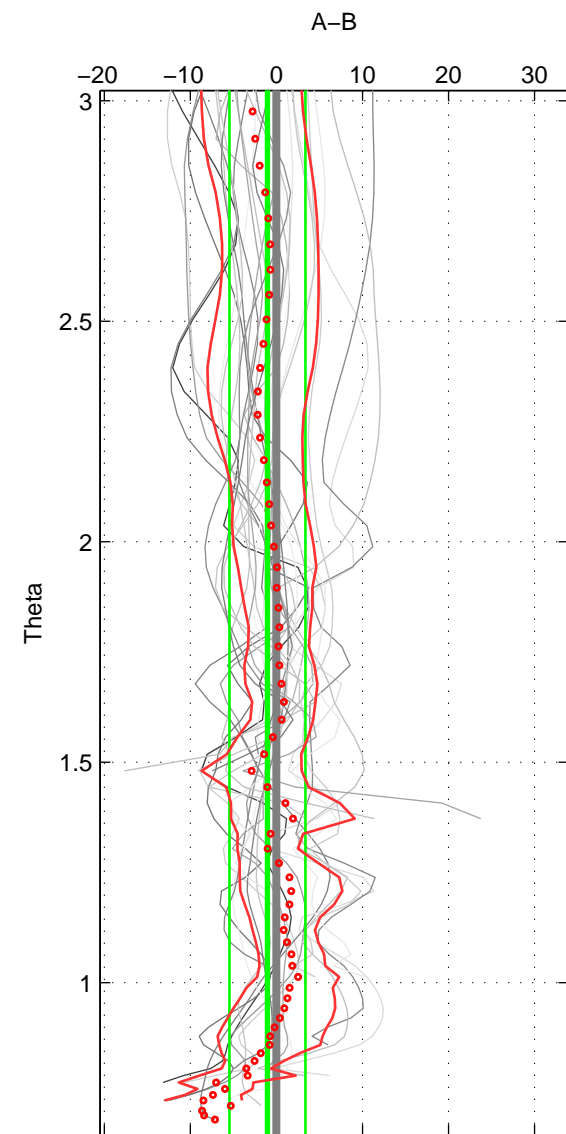

Cruise A (red). Date: Aug 1995 Cruisename: 351-316N19950715  
 Cruise B (blue). Date: Feb 1978 Cruisename: 355-318M19771204

\*\*\* "Favourite" values are means of spaces 1 2 3.

	Offset	O.StDev	Ratio	R.Stdev	Rating
SIGMA:	-1.289	4.176	0.999	0.002	5
THETA:	-1.040	4.424	1.000	0.002	5
DEPTH:	0.168	4.671	1.000	0.002	5
FAV.:	-0.721	4.424	1.000	0.002	5

Profiles of A: 26  
 Profiles of B: 7  
 Diff profs : 25  
 WMoffset (A-B): -1.2895  
 WMoffset stdev: 4.1761  
 WMratio (A/B): 0.99947  
 WMratio stdev: 0.0017384

Quality (1-5): 5

Profiles of A: 26  
 Profiles of B: 7  
 Diff profs : 25  
 WMoffset (A-B): -1.0397  
 WMoffset stdev: 4.4244  
 WMratio (A/B): 0.99957  
 WMratio stdev: 0.0018423

Quality (1-5): 5

Profiles of A: 26  
 Profiles of B: 7  
 Diff profs : 25  
 WMoffset (A-B): 0.1677  
 WMoffset stdev: 4.6711  
 WMratio (A/B): 1.0001  
 WMratio stdev: 0.0019381

Quality (1-5): 5