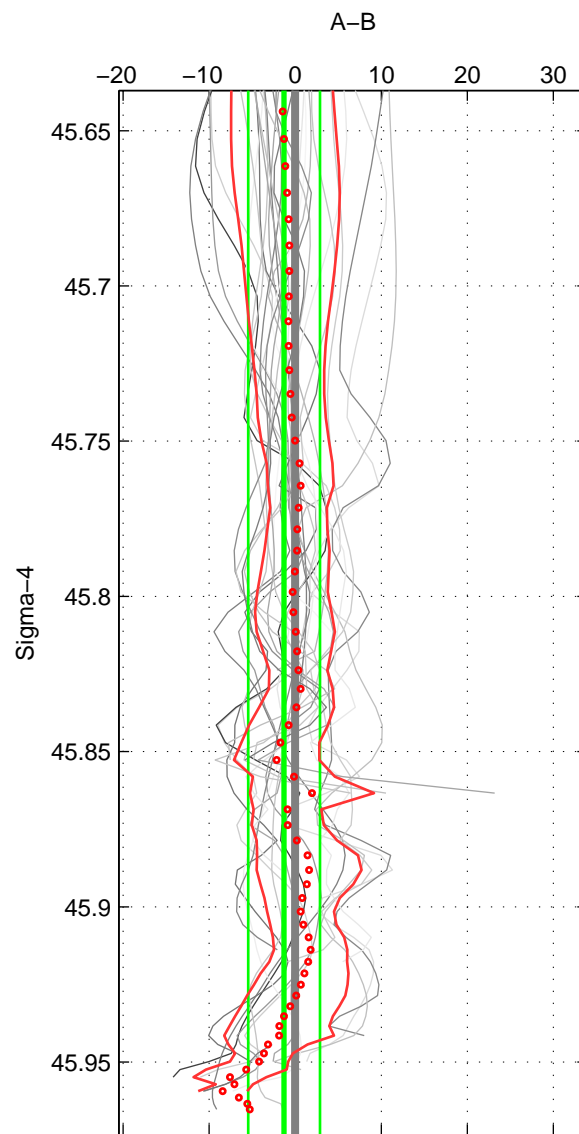

Cruise A (red). Date: Aug 1995 Cruisename: 351-316N19950715  
 Cruise B (blue). Date: Feb 1978 Cruisename: 355-318M19771204

\*\*\* "Favourite" values are means of spaces 1 2 3.

	Offset	O.StDev	Ratio	R.Stdev	Rating
SIGMA:	-1.289	4.176	0.999	0.002	5
THETA:	-1.040	4.424	1.000	0.002	5
DEPTH:	0.168	4.671	1.000	0.002	5
FAV.:	-0.721	4.424	1.000	0.002	5

Profiles of A: 26  
 Profiles of B: 7  
 Diff profs : 25  
 WMoffset (A-B): -1.2895  
 WMoffset stdev: 4.1761  
 WMratio (A/B): 0.99947  
 WMratio stdev: 0.0017384

Quality (1-5): 5

Profiles of A: 26  
 Profiles of B: 7  
 Diff profs : 25  
 WMoffset (A-B): -1.0397  
 WMoffset stdev: 4.4244  
 WMratio (A/B): 0.99957  
 WMratio stdev: 0.0018423

Quality (1-5): 5

Profiles of A: 26  
 Profiles of B: 7  
 Diff profs : 25  
 WMoffset (A-B): 0.1677  
 WMoffset stdev: 4.6711  
 WMratio (A/B): 1.0001  
 WMratio stdev: 0.0019381

Quality (1-5): 5