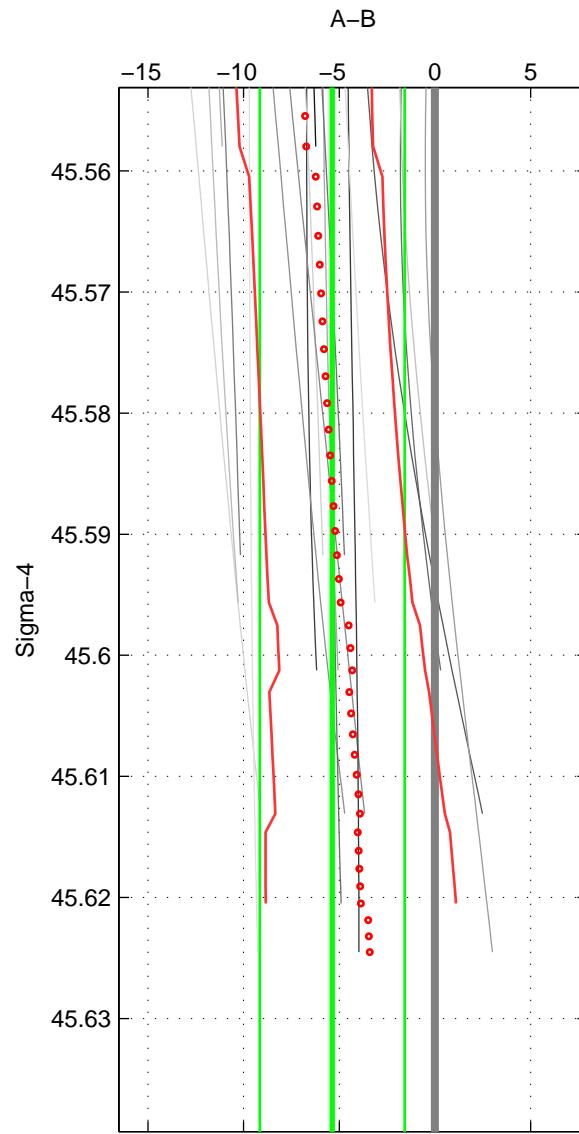

Cruise A (red). Date: Nov 1982 Cruisename: 205-29GD19821110
 Cruise B (blue). Date: Sep 1986 Cruisename: 209-29GD19860904

*** "Favourite" values are means of spaces 1 2.

	Offset	O.StDev	Ratio	R.Stdev	Rating
SIGMA:	-5.372	3.787	0.998	0.002	4
THETA:	-5.510	4.086	0.998	0.002	4
DEPTH:	-6.289	3.699	0.997	0.002	3
FAV.:	-5.441	3.936	0.998	0.002	4

Profiles of A: 5
 Profiles of B: 6
 Diff profs : 20
 WMoffset (A-B): -5.3724
 WMoffset stdev: 3.7867
 WMratio (A/B): 0.99769
 WMratio stdev: 0.0016311

Quality (1-5): 4

Profiles of A: 6
 Profiles of B: 5
 Diff profs : 20
 WMoffset (A-B): -5.5096
 WMoffset stdev: 4.0863
 WMratio (A/B): 0.99763
 WMratio stdev: 0.0017607

Quality (1-5): 4

Profiles of A: 6
 Profiles of B: 5
 Diff profs : 18
 WMoffset (A-B): -6.289
 WMoffset stdev: 3.6994
 WMratio (A/B): 0.99729
 WMratio stdev: 0.0015923

Quality (1-5): 3