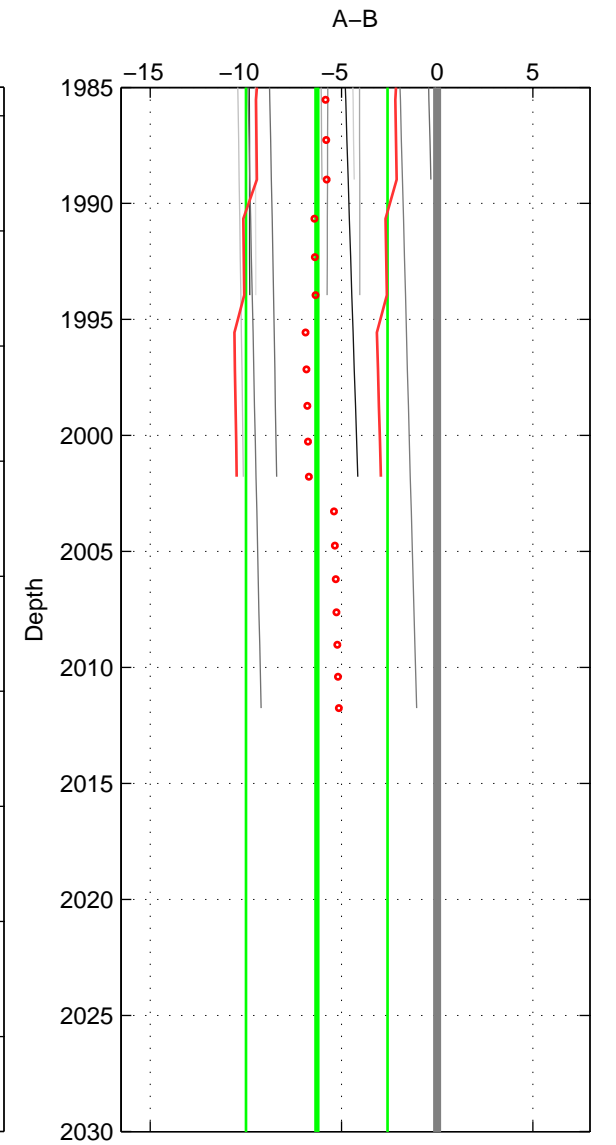

Cruise A (red). Date: Nov 1982 Cruisename: 205-29GD19821110
 Cruise B (blue). Date: Sep 1986 Cruisename: 209-29GD19860904

*** "Favourite" values are means of spaces 1 2.

	Offset	O.StDev	Ratio	R.Stdev	Rating
SIGMA:	-5.372	3.787	0.998	0.002	4
THETA:	-5.510	4.086	0.998	0.002	4
DEPTH:	-6.289	3.699	0.997	0.002	3
FAV.:	-5.441	3.936	0.998	0.002	4

Profiles of A: 5
 Profiles of B: 6
 Diff profs : 20
 WMoffset (A-B): -5.3724
 WMoffset stdev: 3.7867
 WMratio (A/B): 0.99769
 WMratio stdev: 0.0016311

Quality (1-5): 4

Profiles of A: 6
 Profiles of B: 5
 Diff profs : 20
 WMoffset (A-B): -5.5096
 WMoffset stdev: 4.0863
 WMratio (A/B): 0.99763
 WMratio stdev: 0.0017607

Quality (1-5): 4

Profiles of A: 6
 Profiles of B: 5
 Diff profs : 18
 WMoffset (A-B): -6.289
 WMoffset stdev: 3.6994
 WMratio (A/B): 0.99729
 WMratio stdev: 0.0015923

Quality (1-5): 3