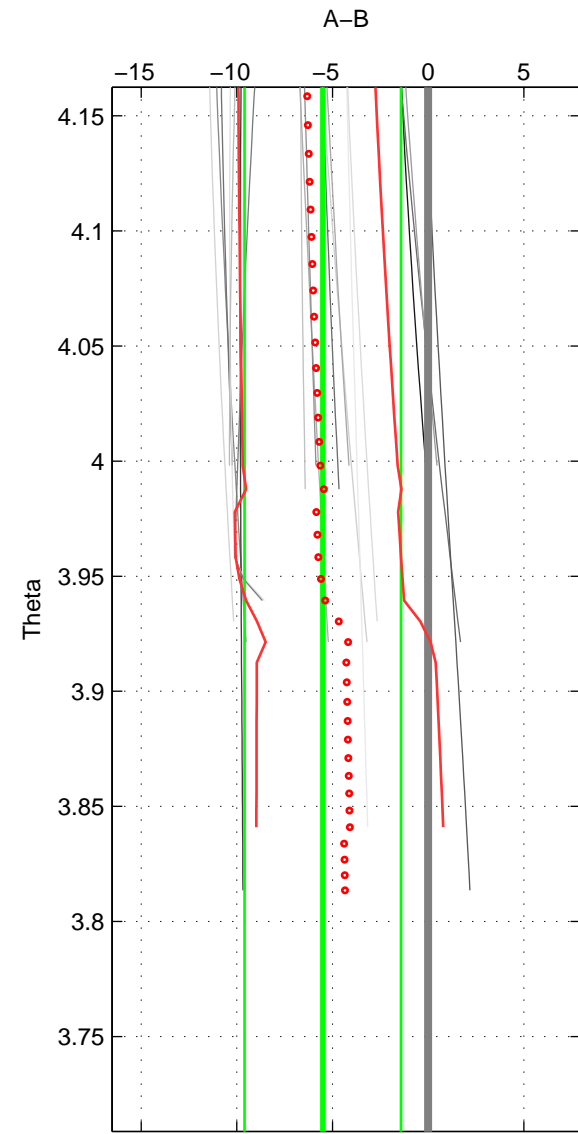

Cruise A (red). Date: Nov 1982 Cruisename: 205-29GD19821110
 Cruise B (blue). Date: Sep 1986 Cruisename: 209-29GD19860904

*** "Favourite" values are means of spaces 1 2.

	Offset	O.StDev	Ratio	R.Stdev	Rating
SIGMA:	-5.372	3.787	0.998	0.002	4
THETA:	-5.510	4.086	0.998	0.002	4
DEPTH:	-6.289	3.699	0.997	0.002	3
FAV.:	-5.441	3.936	0.998	0.002	4

Profiles of A: 5
 Profiles of B: 6
 Diff profs : 20
 WMoffset (A-B): -5.3724
 WMoffset stdev: 3.7867
 WMratio (A/B): 0.99769
 WMratio stdev: 0.0016311

Quality (1-5): 4

Profiles of A: 6
 Profiles of B: 5
 Diff profs : 20
 WMoffset (A-B): -5.5096
 WMoffset stdev: 4.0863
 WMratio (A/B): 0.99763
 WMratio stdev: 0.0017607

Quality (1-5): 4

Profiles of A: 6
 Profiles of B: 5
 Diff profs : 18
 WMoffset (A-B): -6.289
 WMoffset stdev: 3.6994
 WMratio (A/B): 0.99729
 WMratio stdev: 0.0015923

Quality (1-5): 3