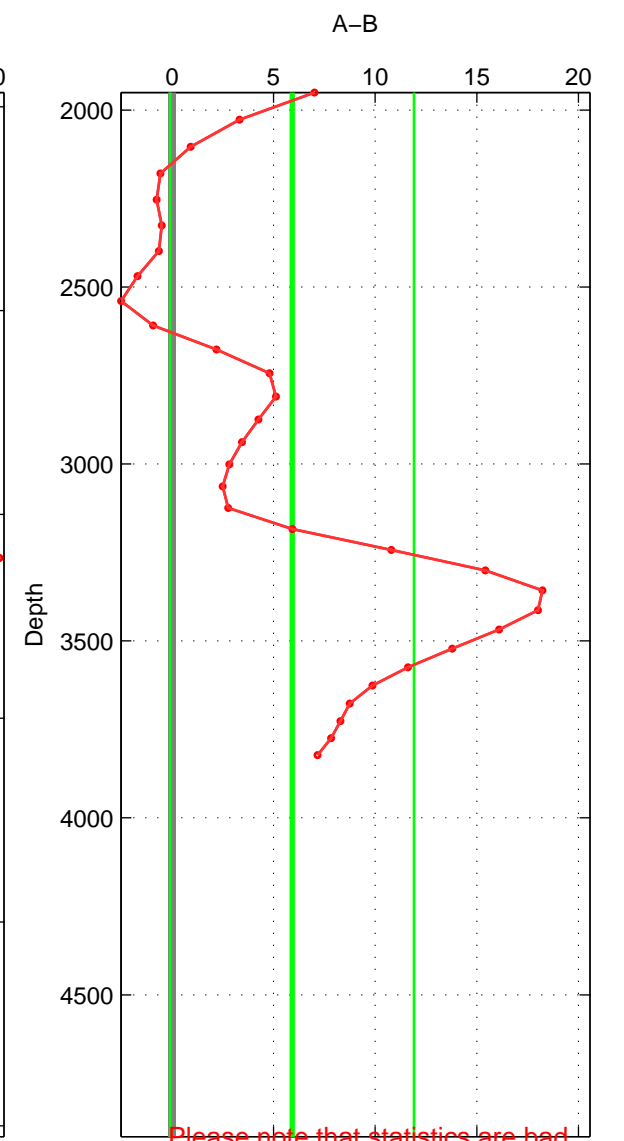

Cruise A (red). Date: Jul 2001 Cruisename: 161-06MT20010717  
 Cruise B (blue). Date: Oct 1997 Cruisename: 231-316N19971005

\*\*\* "Favourite" values are means of spaces 1 2 3.

	Offset	O.StDev	Ratio	R.Stdev	Rating
SIGMA:	7.395	5.198	1.003	0.002	2
THETA:	8.993	5.858	1.004	0.003	2
DEPTH:	5.917	5.998	1.003	0.003	2
FAV.:	7.435	5.685	1.003	0.002	2

Please note that statistics are bad.  
 Profiles of A: 16  
 Profiles of B: 1  
 Diff profs: 1  
 WMoffset (A-B): 7.3953  
 WMoffset stdev: 5.1981  
 WMratio (A/B): 1.0032  
 WMratio stdev: 0.0022353

Quality (1-5): 2

Please note that statistics are bad.  
 Profiles of A: 16  
 Profiles of B: 1  
 Diff profs: 1  
 WMoffset (A-B): 8.9931  
 WMoffset stdev: 5.8583  
 WMratio (A/B): 1.0039  
 WMratio stdev: 0.0025293

Quality (1-5): 2

Please note that statistics are bad.  
 Profiles of A: 16  
 Profiles of B: 1  
 Diff profs: 1  
 WMoffset (A-B): 5.9172  
 WMoffset stdev: 5.9979  
 WMratio (A/B): 1.0025  
 WMratio stdev: 0.0025648

Quality (1-5): 2