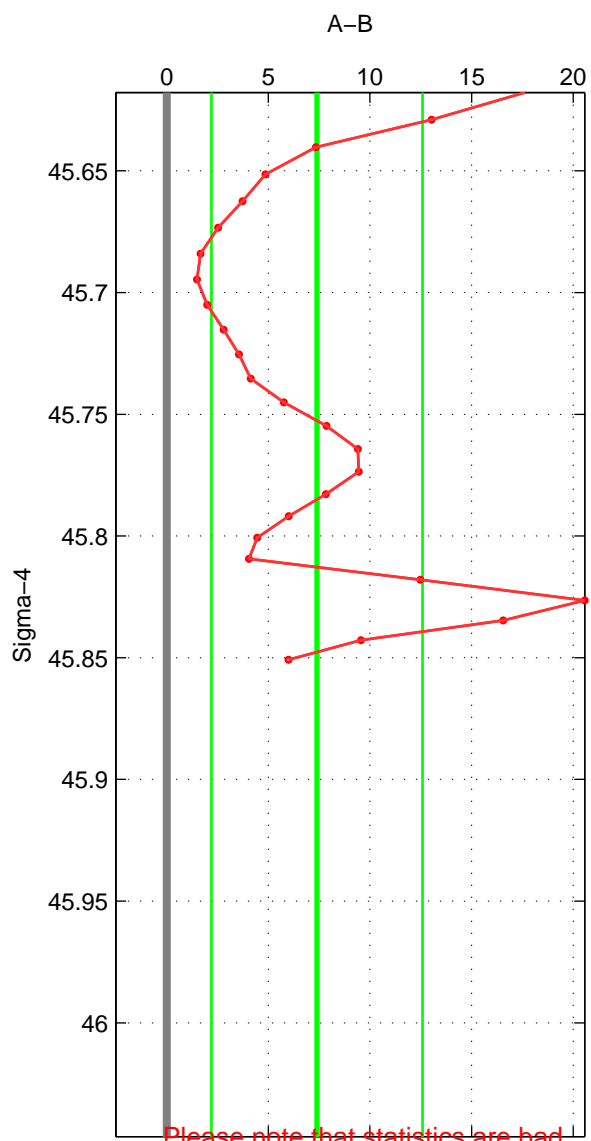

Cruise A (red). Date: Jul 2001 Cruisename: 161-06MT20010717  
 Cruise B (blue). Date: Oct 1997 Cruisename: 231-316N19971005

\*\*\* "Favourite" values are means of spaces 1 2 3.

	Offset	O.StDev	Ratio	R.Stdev	Rating
SIGMA:	7.395	5.198	1.003	0.002	2
THETA:	8.993	5.858	1.004	0.003	2
DEPTH:	5.917	5.998	1.003	0.003	2
FAV.:	7.435	5.685	1.003	0.002	2

Please note that statistics are bad.  
 Profiles of A: 16  
 Profiles of B: 1  
 Diff profs: 1  
 WMoffset (A-B): 7.3953  
 WMoffset stdev: 5.1981  
 WMratio (A/B): 1.0032  
 WMratio stdev: 0.0022353

Quality (1-5): 2

Please note that statistics are bad.  
 Profiles of A: 16  
 Profiles of B: 1  
 Diff profs: 1  
 WMoffset (A-B): 8.9931  
 WMoffset stdev: 5.8583  
 WMratio (A/B): 1.0039  
 WMratio stdev: 0.0025293

Quality (1-5): 2

Please note that statistics are bad.  
 Profiles of A: 16  
 Profiles of B: 1  
 Diff profs: 1  
 WMoffset (A-B): 5.9172  
 WMoffset stdev: 5.9979  
 WMratio (A/B): 1.0025  
 WMratio stdev: 0.0025648

Quality (1-5): 2