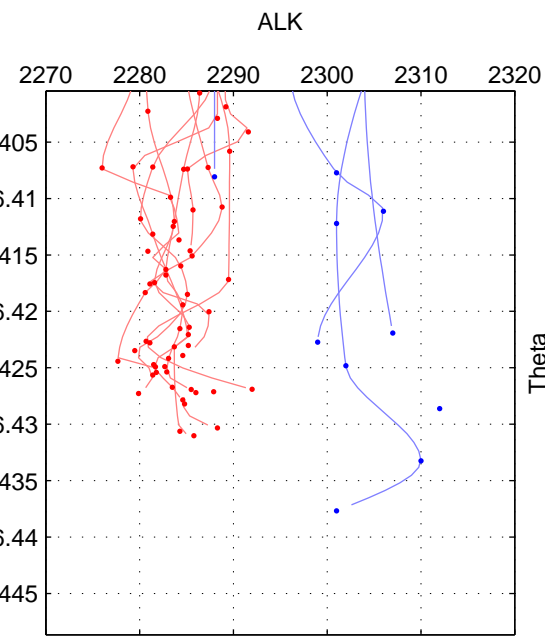

Cruise A (red). Date: Mar 1994 Cruisename: 71-58AA19940224

Cruise B (blue). Date: Aug 1993 Cruisename: 87-58JH19930730

*** "Favourite" values are means of spaces 2 3.

	Offset	O.StDev	Ratio	R.Stdev	Rating
SIGMA:	-19.220	2.130	0.992	0.001	3
THETA:	-19.930	3.688	0.991	0.002	4
DEPTH:	-23.823	2.160	0.990	0.001	4
FAV. :	-21.877	2.924	0.991	0.001	4

Profiles of A: 8
 Profiles of B: 4
 Diff profs : 14
 WMoffset (A-B): -19.2202
 WMoffset stdev: 2.1296
 WMratio (A/B): 0.99165
 WMratio stdev: 0.00092406

Quality (1-5): 3

Profiles of A: 12
 Profiles of B: 4
 Diff profs : 23
 WMoffset (A-B): -19.9305
 WMoffset stdev: 3.6881
 WMratio (A/B): 0.99134
 WMratio stdev: 0.0015956

Quality (1-5): 4

Profiles of A: 12
 Profiles of B: 4
 Diff profs : 23
 WMoffset (A-B): -23.8229
 WMoffset stdev: 2.16
 WMratio (A/B): 0.98967
 WMratio stdev: 0.00093619

Quality (1-5): 4