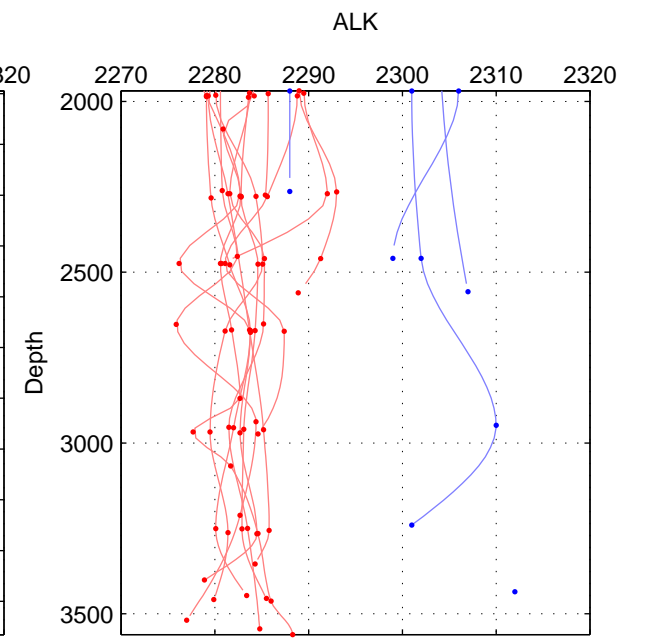

Cruise A (red). Date: Mar 1994 Cruisename: 71-58AA19940224

Cruise B (blue). Date: Aug 1993 Cruisename: 87-58JH19930730

*** "Favourite" values are means of spaces 2 3.

	Offset	O.StDev	Ratio	R.Stdev	Rating
SIGMA:	-19.220	2.130	0.992	0.001	3
THETA:	-19.930	3.688	0.991	0.002	4
DEPTH:	-23.823	2.160	0.990	0.001	4
FAV. :	-21.877	2.924	0.991	0.001	4

Profiles of A: 8
 Profiles of B: 4
 Diff profs : 14
 WMoffset (A-B): -19.2202
 WMoffset stdev: 2.1296
 WMratio (A/B): 0.99165
 WMratio stdev: 0.00092406

Quality (1-5): 3

Profiles of A: 12
 Profiles of B: 4
 Diff profs : 23
 WMoffset (A-B): -19.9305
 WMoffset stdev: 3.6881
 WMratio (A/B): 0.99134
 WMratio stdev: 0.0015956

Quality (1-5): 4

Profiles of A: 12
 Profiles of B: 4
 Diff profs : 23
 WMoffset (A-B): -23.8229
 WMoffset stdev: 2.16
 WMratio (A/B): 0.98967
 WMratio stdev: 0.00093619

Quality (1-5): 4