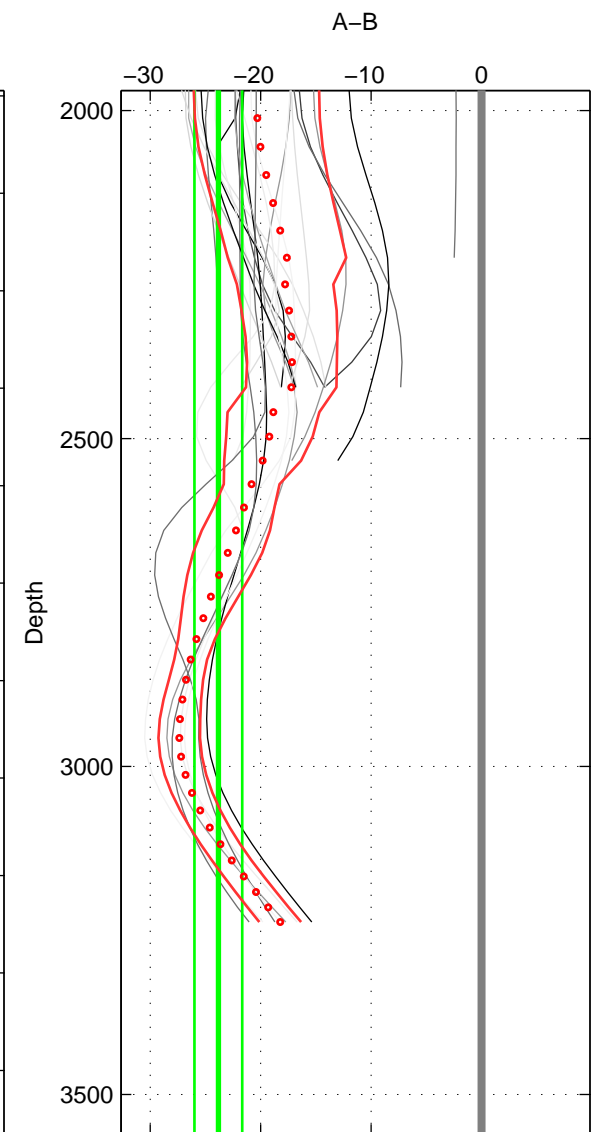

Cruise A (red). Date: Mar 1994 Cruisename: 71-58AA19940224

Cruise B (blue). Date: Aug 1993 Cruisename: 87-58JH19930730

*** "Favourite" values are means of spaces 2 3.

	Offset	O.StDev	Ratio	R.Stdev	Rating
SIGMA:	-19.220	2.130	0.992	0.001	3
THETA:	-19.930	3.688	0.991	0.002	4
DEPTH:	-23.823	2.160	0.990	0.001	4
FAV. :	-21.877	2.924	0.991	0.001	4

Profiles of A: 8
 Profiles of B: 4
 Diff profs : 14
 WMoffset (A-B): -19.2202
 WMoffset stdev: 2.1296
 WMratio (A/B): 0.99165
 WMratio stdev: 0.00092406

Quality (1-5): 3

Profiles of A: 12
 Profiles of B: 4
 Diff profs : 23
 WMoffset (A-B): -19.9305
 WMoffset stdev: 3.6881
 WMratio (A/B): 0.99134
 WMratio stdev: 0.0015956

Quality (1-5): 4

Profiles of A: 12
 Profiles of B: 4
 Diff profs : 23
 WMoffset (A-B): -23.8229
 WMoffset stdev: 2.16
 WMratio (A/B): 0.98967
 WMratio stdev: 0.00093619

Quality (1-5): 4