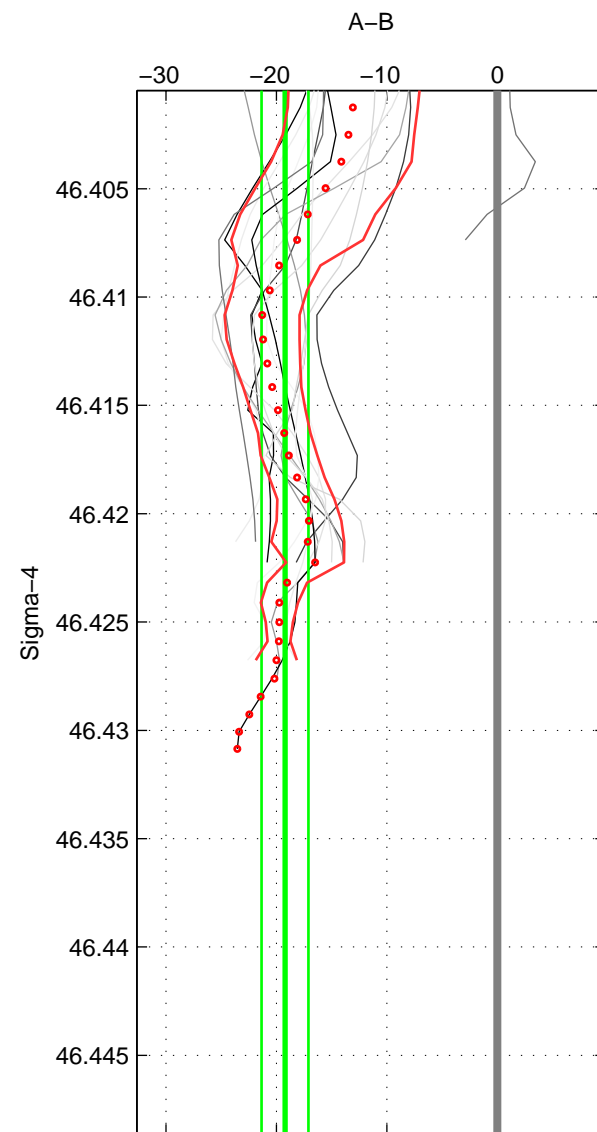

Cruise A (red). Date: Mar 1994 Cruisename: 71-58AA19940224

Cruise B (blue). Date: Aug 1993 Cruisename: 87-58JH19930730

*** "Favourite" values are means of spaces 2 3.

	Offset	O.StDev	Ratio	R.Stdev	Rating
SIGMA:	-19.220	2.130	0.992	0.001	3
THETA:	-19.930	3.688	0.991	0.002	4
DEPTH:	-23.823	2.160	0.990	0.001	4
FAV. :	-21.877	2.924	0.991	0.001	4

Profiles of A: 8
 Profiles of B: 4
 Diff profs : 14
 WMoffset (A-B): -19.2202
 WMoffset stdev: 2.1296
 WMratio (A/B): 0.99165
 WMratio stdev: 0.00092406

Quality (1-5): 3

Profiles of A: 12
 Profiles of B: 4
 Diff profs : 23
 WMoffset (A-B): -19.9305
 WMoffset stdev: 3.6881
 WMratio (A/B): 0.99134
 WMratio stdev: 0.0015956

Quality (1-5): 4

Profiles of A: 12
 Profiles of B: 4
 Diff profs : 23
 WMoffset (A-B): -23.8229
 WMoffset stdev: 2.16
 WMratio (A/B): 0.98967
 WMratio stdev: 0.00093619

Quality (1-5): 4