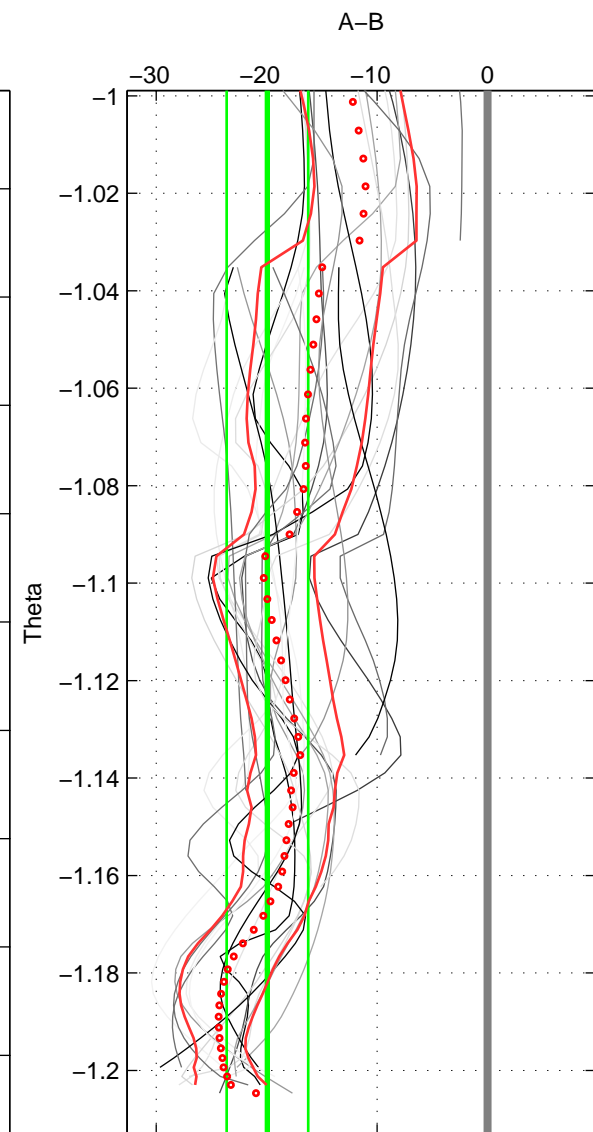

Cruise A (red). Date: Mar 1994 Cruisename: 71-58AA19940224

Cruise B (blue). Date: Aug 1993 Cruisename: 87-58JH19930730

*** "Favourite" values are means of spaces 2 3.

	Offset	O.StDev	Ratio	R.Stdev	Rating
SIGMA:	-19.220	2.130	0.992	0.001	3
THETA:	-19.930	3.688	0.991	0.002	4
DEPTH:	-23.823	2.160	0.990	0.001	4
FAV. :	-21.877	2.924	0.991	0.001	4

Profiles of A: 8
 Profiles of B: 4
 Diff profs : 14
 WMoffset (A-B): -19.2202
 WMoffset stdev: 2.1296
 WMratio (A/B): 0.99165
 WMratio stdev: 0.00092406

Quality (1-5): 3

Profiles of A: 12
 Profiles of B: 4
 Diff profs : 23
 WMoffset (A-B): -19.9305
 WMoffset stdev: 3.6881
 WMratio (A/B): 0.99134
 WMratio stdev: 0.0015956

Quality (1-5): 4

Profiles of A: 12
 Profiles of B: 4
 Diff profs : 23
 WMoffset (A-B): -23.8229
 WMoffset stdev: 2.16
 WMratio (A/B): 0.98967
 WMratio stdev: 0.00093619

Quality (1-5): 4