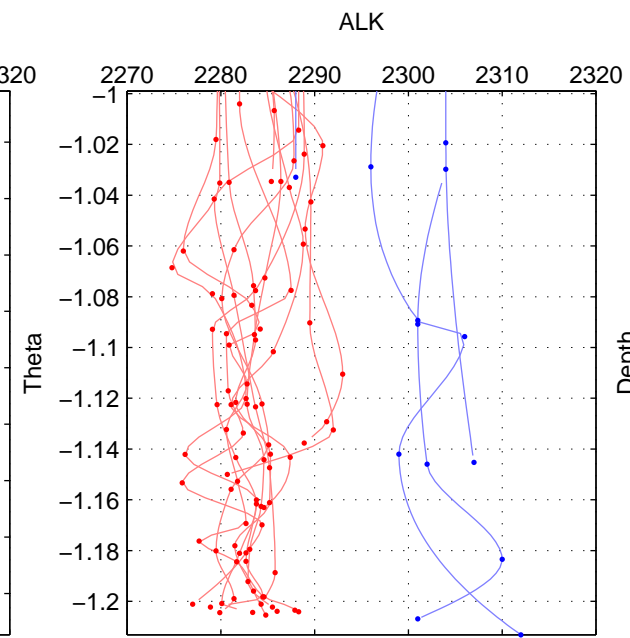

Cruise A (red). Date: Mar 1994 Cruisename: 71-58AA19940224

Cruise B (blue). Date: Aug 1993 Cruisename: 87-58JH19930730

*** "Favourite" values are means of spaces 2 3.

	Offset	O.StDev	Ratio	R.Stdev	Rating
SIGMA:	-19.220	2.130	0.992	0.001	3
THETA:	-19.930	3.688	0.991	0.002	4
DEPTH:	-23.823	2.160	0.990	0.001	4
FAV. :	-21.877	2.924	0.991	0.001	4

Profiles of A: 8
 Profiles of B: 4
 Diff profs : 14
 WMoffset (A-B): -19.2202
 WMoffset stdev: 2.1296
 WMratio (A/B): 0.99165
 WMratio stdev: 0.00092406

Quality (1-5): 3

Profiles of A: 12
 Profiles of B: 4
 Diff profs : 23
 WMoffset (A-B): -19.9305
 WMoffset stdev: 3.6881
 WMratio (A/B): 0.99134
 WMratio stdev: 0.0015956

Quality (1-5): 4

Profiles of A: 12
 Profiles of B: 4
 Diff profs : 23
 WMoffset (A-B): -23.8229
 WMoffset stdev: 2.16
 WMratio (A/B): 0.98967
 WMratio stdev: 0.00093619

Quality (1-5): 4