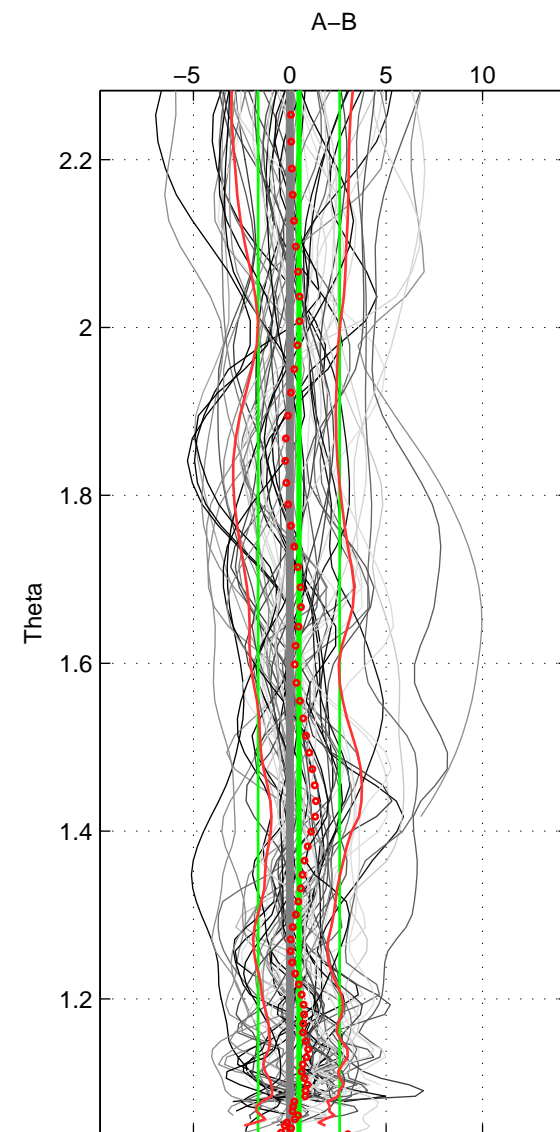

Cruise A (red). Date: Jun 2001 Cruisename: 591-49NZ20010604

Cruise B (blue). Date: Jun 2006 Cruisename: 608-49NZ20060526

\*\*\* "Favourite" values are means of spaces 1 2 3.

	Offset	O.StDev	Ratio	R.Stdev	Rating
SIGMA:	0.368	2.169	1.000	0.001	5
THETA:	0.475	2.117	1.000	0.001	5
DEPTH:	0.577	1.970	1.000	0.001	5
FAV.:	0.474	2.085	1.000	0.001	5

Profiles of A: 14  
 Profiles of B: 31  
 Diff profs: 59  
 WMoffset (A-B): 0.36829  
 WMoffset stdev: 2.1687  
 WMratio (A/B): 1.0002  
 WMratio stdev: 0.00090036

Quality (1-5): 5

Profiles of A: 14  
 Profiles of B: 31  
 Diff profs: 59  
 WMoffset (A-B): 0.4753  
 WMoffset stdev: 2.1165  
 WMratio (A/B): 1.0002  
 WMratio stdev: 0.00087845

Quality (1-5): 5

Profiles of A: 14  
 Profiles of B: 31  
 Diff profs: 59  
 WMoffset (A-B): 0.5773  
 WMoffset stdev: 1.9695  
 WMratio (A/B): 1.0002  
 WMratio stdev: 0.00081717

Quality (1-5): 5