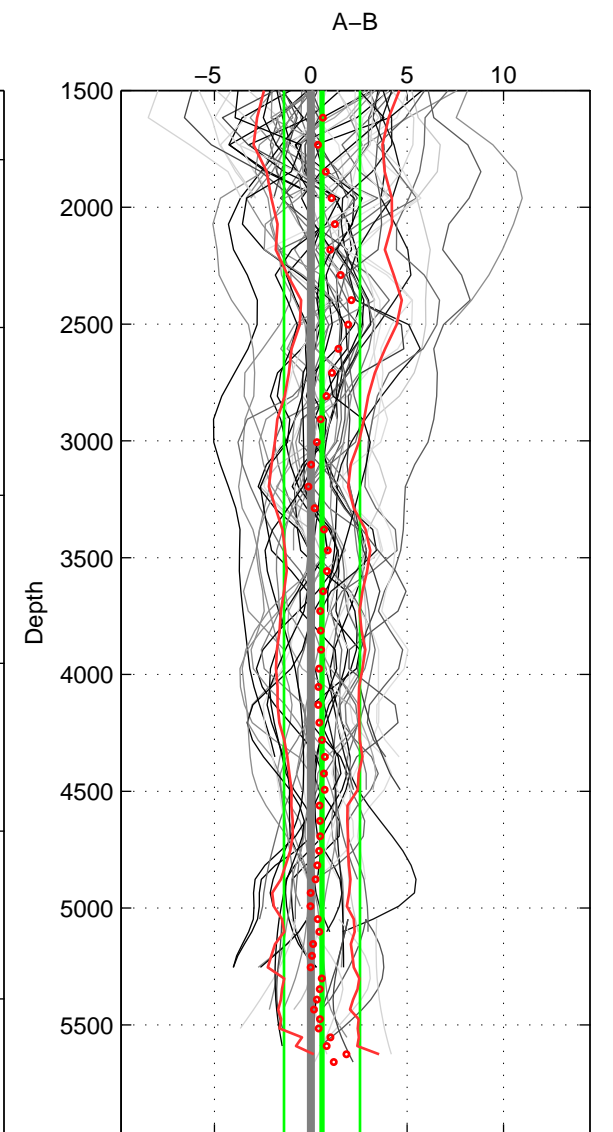

Cruise A (red). Date: Jun 2001 Cruisename: 591-49NZ20010604

Cruise B (blue). Date: Jun 2006 Cruisename: 608-49NZ20060526

\*\*\* "Favourite" values are means of spaces 1 2 3.

	Offset	O.StDev	Ratio	R.Stdev	Rating
SIGMA:	0.368	2.169	1.000	0.001	5
THETA:	0.475	2.117	1.000	0.001	5
DEPTH:	0.577	1.970	1.000	0.001	5
FAV.:	0.474	2.085	1.000	0.001	5

Profiles of A: 14  
 Profiles of B: 31  
 Diff profs: 59  
 WMoffset (A-B): 0.36829  
 WMoffset stdev: 2.1687  
 WMratio (A/B): 1.0002  
 WMratio stdev: 0.00090036

Quality (1-5): 5

Profiles of A: 14  
 Profiles of B: 31  
 Diff profs: 59  
 WMoffset (A-B): 0.4753  
 WMoffset stdev: 2.1165  
 WMratio (A/B): 1.0002  
 WMratio stdev: 0.00087845

Quality (1-5): 5

Profiles of A: 14  
 Profiles of B: 31  
 Diff profs: 59  
 WMoffset (A-B): 0.5773  
 WMoffset stdev: 1.9695  
 WMratio (A/B): 1.0002  
 WMratio stdev: 0.00081717

Quality (1-5): 5