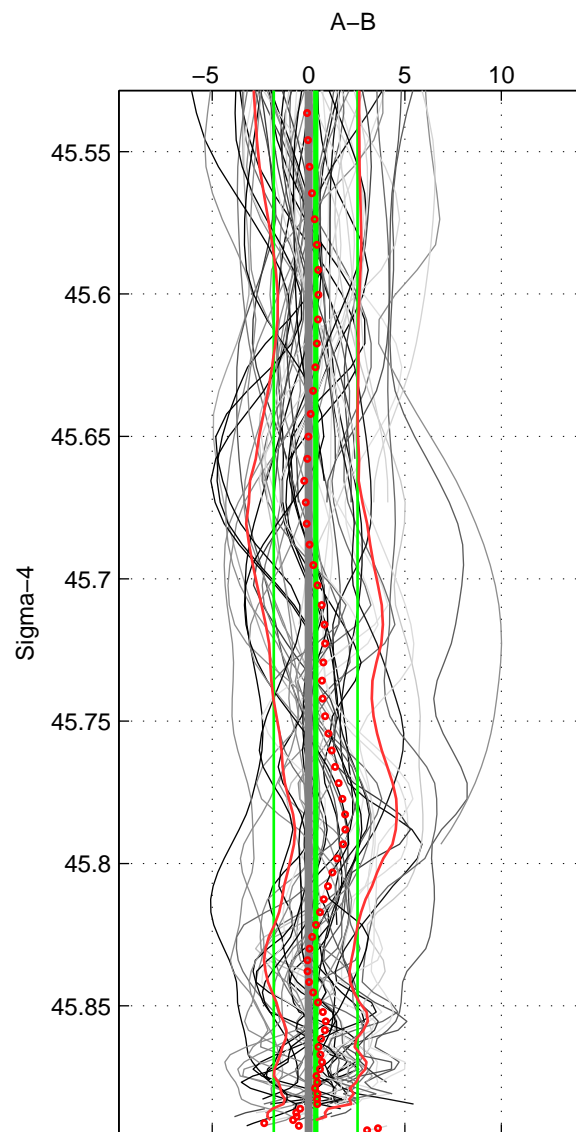

Cruise A (red). Date: Jun 2001 Cruisename: 591-49NZ20010604

Cruise B (blue). Date: Jun 2006 Cruisename: 608-49NZ20060526

\*\*\* "Favourite" values are means of spaces 1 2 3.

	Offset	O.StDev	Ratio	R.Stdev	Rating
SIGMA:	0.368	2.169	1.000	0.001	5
THETA:	0.475	2.117	1.000	0.001	5
DEPTH:	0.577	1.970	1.000	0.001	5
FAV.:	0.474	2.085	1.000	0.001	5

Profiles of A: 14  
 Profiles of B: 31  
 Diff profs: 59  
 WMoffset (A-B): 0.36829  
 WMoffset stdev: 2.1687  
 WMratio (A/B): 1.0002  
 WMratio stdev: 0.00090036

Quality (1-5): 5

Profiles of A: 14  
 Profiles of B: 31  
 Diff profs: 59  
 WMoffset (A-B): 0.4753  
 WMoffset stdev: 2.1165  
 WMratio (A/B): 1.0002  
 WMratio stdev: 0.00087845

Quality (1-5): 5

Profiles of A: 14  
 Profiles of B: 31  
 Diff profs: 59  
 WMoffset (A-B): 0.5773  
 WMoffset stdev: 1.9695  
 WMratio (A/B): 1.0002  
 WMratio stdev: 0.00081717

Quality (1-5): 5