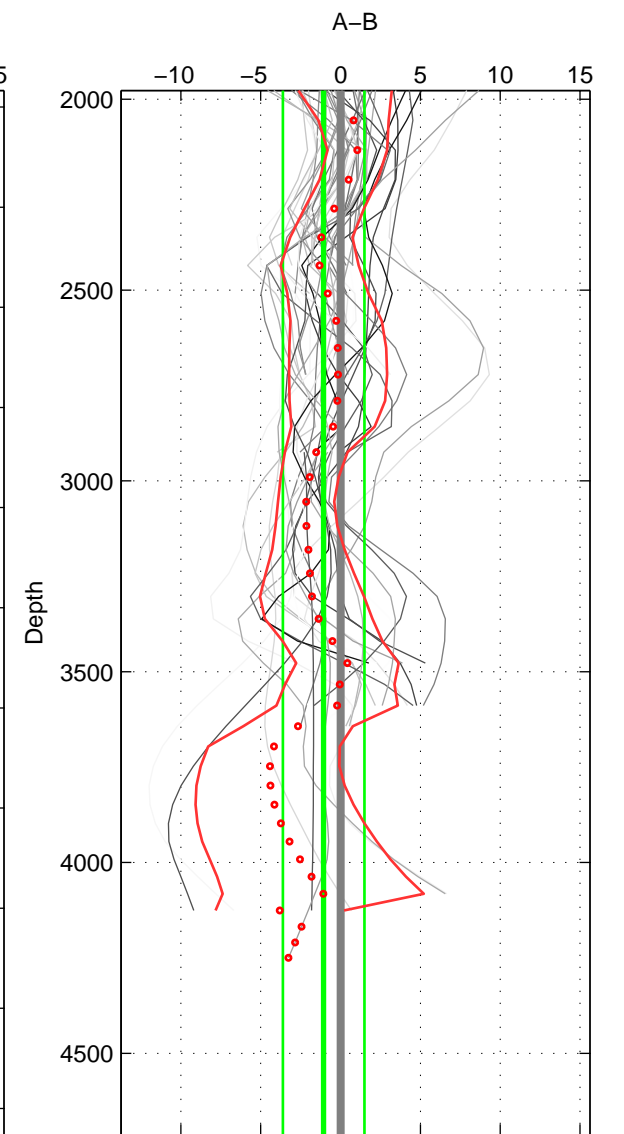

Cruise A (red). Date: Mar 2010 Cruisename: 256-33RO20100308

Cruise B (blue). Date: Oct 2011 Cruisename: 257-33RO20110926

*** "Favourite" values are means of spaces 1 3.

	Offset	O.StDev	Ratio	R.Stdev	Rating
SIGMA:	-1.184	2.319	0.999	0.001	5
THETA:	-0.449	2.355	1.000	0.001	4
DEPTH:	-1.065	2.554	1.000	0.001	5
FAV. :	-1.125	2.437	1.000	0.001	5

Profiles of A: 8
 Profiles of B: 10
 Diff profs : 58
 WMoffset (A-B): -1.1839
 WMoffset stdev: 2.3193
 WMratio (A/B): 0.99949
 WMratio stdev: 0.00099051

Quality (1-5): 5

Profiles of A: 8
 Profiles of B: 10
 Diff profs : 58
 WMoffset (A-B): -0.44949
 WMoffset stdev: 2.3547
 WMratio (A/B): 0.99981
 WMratio stdev: 0.0010071

Quality (1-5): 4

Profiles of A: 8
 Profiles of B: 9
 Diff profs : 52
 WMoffset (A-B): -1.0654
 WMoffset stdev: 2.5542
 WMratio (A/B): 0.99954
 WMratio stdev: 0.001091

Quality (1-5): 5