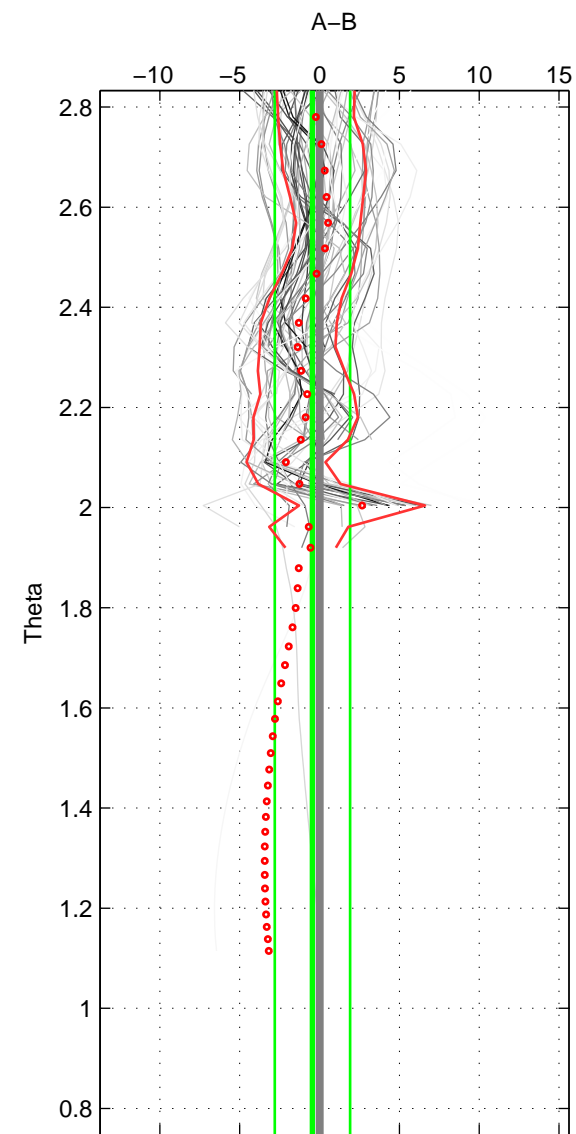

Cruise A (red). Date: Mar 2010 Cruisename: 256-33RO20100308

Cruise B (blue). Date: Oct 2011 Cruisename: 257-33RO20110926

*** "Favourite" values are means of spaces 1 3.

	Offset	O.StDev	Ratio	R.Stdev	Rating
SIGMA:	-1.184	2.319	0.999	0.001	5
THETA:	-0.449	2.355	1.000	0.001	4
DEPTH:	-1.065	2.554	1.000	0.001	5
FAV. :	-1.125	2.437	1.000	0.001	5

Profiles of A: 8
 Profiles of B: 10
 Diff profs : 58
 WMoffset (A-B): -1.1839
 WMoffset stdev: 2.3193
 WMratio (A/B): 0.99949
 WMratio stdev: 0.00099051

Quality (1-5): 5

Profiles of A: 8
 Profiles of B: 10
 Diff profs : 58
 WMoffset (A-B): -0.44949
 WMoffset stdev: 2.3547
 WMratio (A/B): 0.99981
 WMratio stdev: 0.0010071

Quality (1-5): 4

Profiles of A: 8
 Profiles of B: 9
 Diff profs : 52
 WMoffset (A-B): -1.0654
 WMoffset stdev: 2.5542
 WMratio (A/B): 0.99954
 WMratio stdev: 0.001091

Quality (1-5): 5