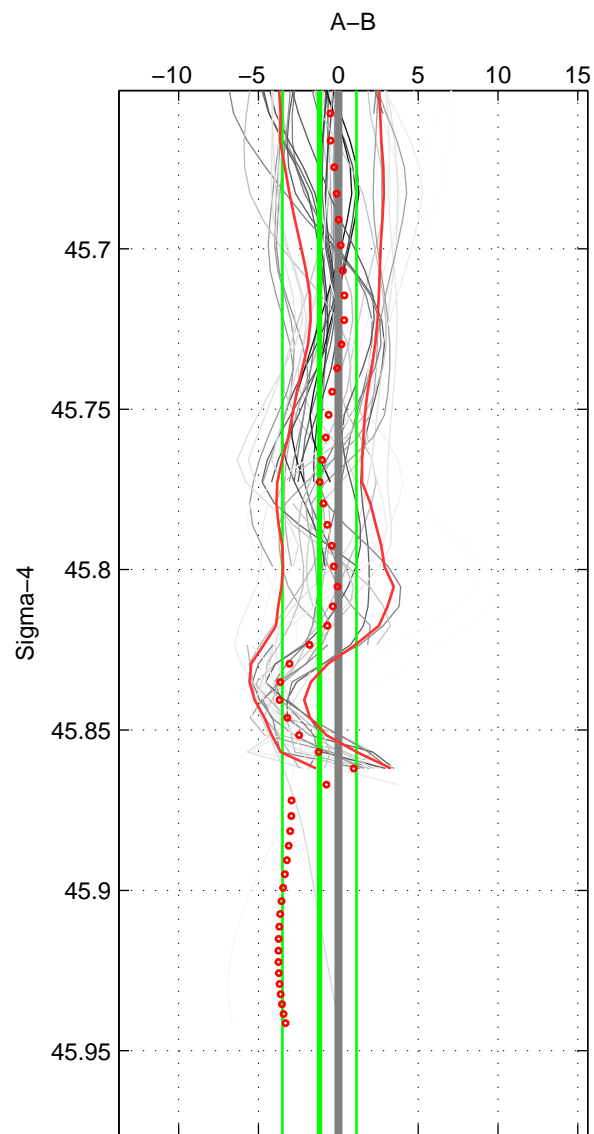

Cruise A (red). Date: Mar 2010 Cruisename: 256-33RO20100308

Cruise B (blue). Date: Oct 2011 Cruisename: 257-33RO20110926

*** "Favourite" values are means of spaces 1 3.

	Offset	O.StDev	Ratio	R.Stdev	Rating
SIGMA:	-1.184	2.319	0.999	0.001	5
THETA:	-0.449	2.355	1.000	0.001	4
DEPTH:	-1.065	2.554	1.000	0.001	5
FAV. :	-1.125	2.437	1.000	0.001	5

Profiles of A: 8
 Profiles of B: 10
 Diff profs : 58
 WMoffset (A-B): -1.1839
 WMoffset stdev: 2.3193
 WMratio (A/B): 0.99949
 WMratio stdev: 0.00099051

Quality (1-5): 5

Profiles of A: 8
 Profiles of B: 10
 Diff profs : 58
 WMoffset (A-B): -0.44949
 WMoffset stdev: 2.3547
 WMratio (A/B): 0.99981
 WMratio stdev: 0.0010071

Quality (1-5): 4

Profiles of A: 8
 Profiles of B: 9
 Diff profs : 52
 WMoffset (A-B): -1.0654
 WMoffset stdev: 2.5542
 WMratio (A/B): 0.99954
 WMratio stdev: 0.001091

Quality (1-5): 5