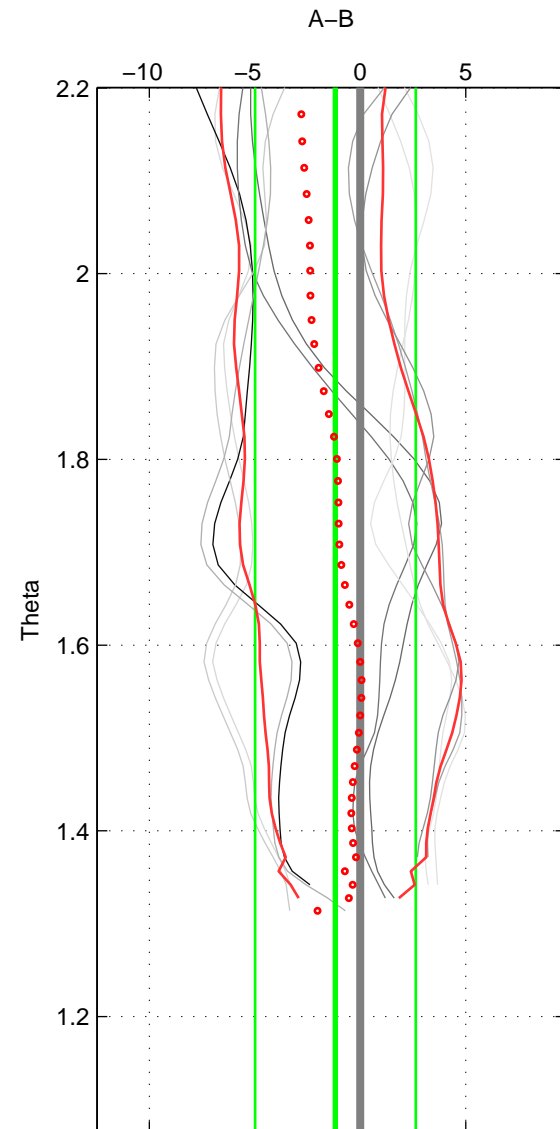

Cruise A (red). Date: Aug 1999 Cruisename: 570-49HO19990719

Cruise B (blue). Date: Oct 2007 Cruisename: 613-49NZ20071008

\*\*\* "Favourite" values are means of spaces 1 2.

	Offset	O.StDev	Ratio	R.Stdev	Rating
SIGMA:	-1.554	3.398	0.999	0.001	4
THETA:	-1.177	3.806	1.000	0.002	4
DEPTH:	-1.257	3.833	0.999	0.002	3
FAV. :	-1.365	3.602	0.999	0.001	4

Profiles of A: 5  
 Profiles of B: 5  
 Diff profs : 10  
 WMoffset (A-B): -1.5538  
 WMoffset stdev: 3.3983  
 WMratio (A/B): 0.99936  
 WMratio stdev: 0.0014071

Quality (1-5): 4

Profiles of A: 5  
 Profiles of B: 5  
 Diff profs : 10  
 WMoffset (A-B): -1.1771  
 WMoffset stdev: 3.8058  
 WMratio (A/B): 0.99951  
 WMratio stdev: 0.0015773

Quality (1-5): 4

Profiles of A: 5  
 Profiles of B: 5  
 Diff profs : 10  
 WMoffset (A-B): -1.2568  
 WMoffset stdev: 3.8332  
 WMratio (A/B): 0.99948  
 WMratio stdev: 0.0015867

Quality (1-5): 3