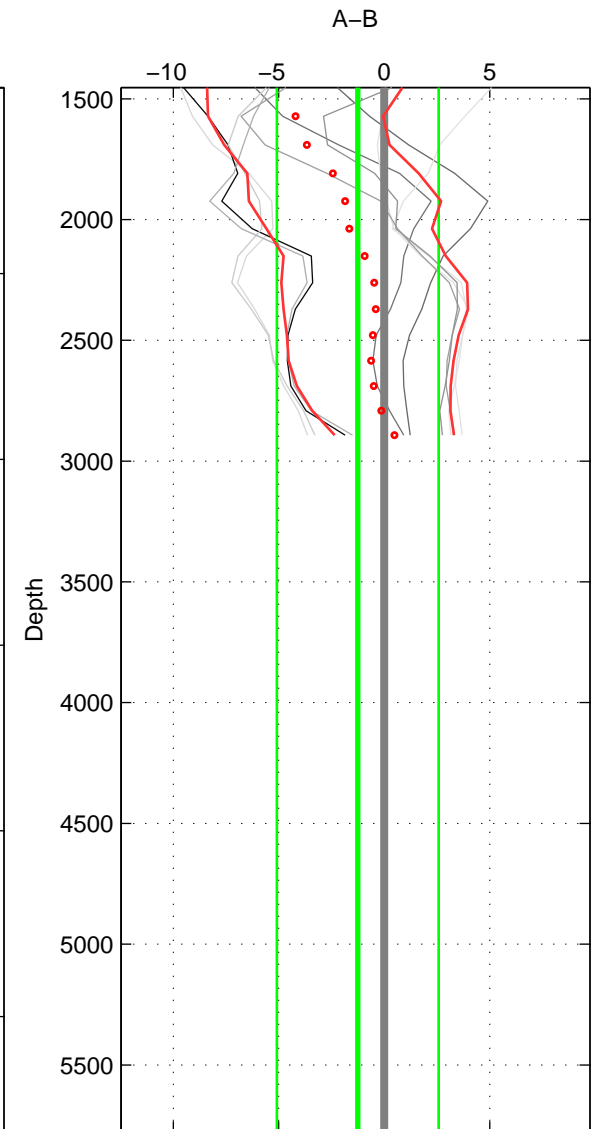

Cruise A (red). Date: Aug 1999 Cruisename: 570-49HO19990719

Cruise B (blue). Date: Oct 2007 Cruisename: 613-49NZ20071008

\*\*\* "Favourite" values are means of spaces 1 2.

	Offset	O.StDev	Ratio	R.Stdev	Rating
SIGMA:	-1.554	3.398	0.999	0.001	4
THETA:	-1.177	3.806	1.000	0.002	4
DEPTH:	-1.257	3.833	0.999	0.002	3
FAV. :	-1.365	3.602	0.999	0.001	4

Profiles of A: 5  
 Profiles of B: 5  
 Diff profs : 10  
 WMoffset (A-B): -1.5538  
 WMoffset stdev: 3.3983  
 WMratio (A/B): 0.99936  
 WMratio stdev: 0.0014071

Quality (1-5): 4

Profiles of A: 5  
 Profiles of B: 5  
 Diff profs : 10  
 WMoffset (A-B): -1.1771  
 WMoffset stdev: 3.8058  
 WMratio (A/B): 0.99951  
 WMratio stdev: 0.0015773

Quality (1-5): 4

Profiles of A: 5  
 Profiles of B: 5  
 Diff profs : 10  
 WMoffset (A-B): -1.2568  
 WMoffset stdev: 3.8332  
 WMratio (A/B): 0.99948  
 WMratio stdev: 0.0015867

Quality (1-5): 3