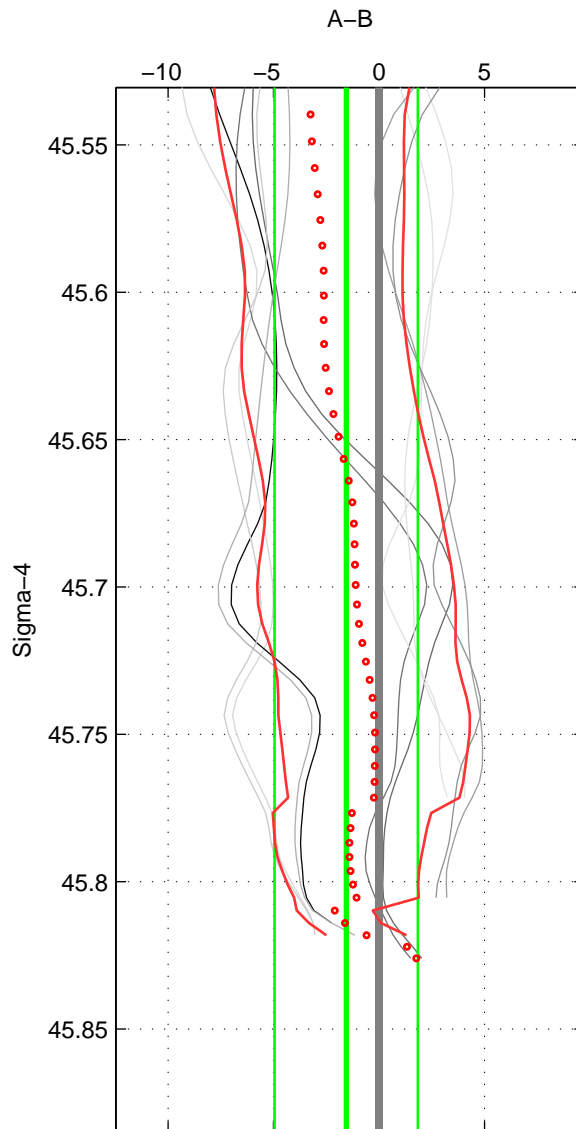

Cruise A (red). Date: Aug 1999 Cruisename: 570-49HO19990719

Cruise B (blue). Date: Oct 2007 Cruisename: 613-49NZ20071008

\*\*\* "Favourite" values are means of spaces 1 2.

	Offset	O.StDev	Ratio	R.Stdev	Rating
SIGMA:	-1.554	3.398	0.999	0.001	4
THETA:	-1.177	3.806	1.000	0.002	4
DEPTH:	-1.257	3.833	0.999	0.002	3
FAV. :	-1.365	3.602	0.999	0.001	4

Profiles of A: 5  
 Profiles of B: 5  
 Diff profs : 10  
 WMoffset (A-B): -1.5538  
 WMoffset stdev: 3.3983  
 WMratio (A/B): 0.99936  
 WMratio stdev: 0.0014071

Quality (1-5): 4

Profiles of A: 5  
 Profiles of B: 5  
 Diff profs : 10  
 WMoffset (A-B): -1.1771  
 WMoffset stdev: 3.8058  
 WMratio (A/B): 0.99951  
 WMratio stdev: 0.0015773

Quality (1-5): 4

Profiles of A: 5  
 Profiles of B: 5  
 Diff profs : 10  
 WMoffset (A-B): -1.2568  
 WMoffset stdev: 3.8332  
 WMratio (A/B): 0.99948  
 WMratio stdev: 0.0015867

Quality (1-5): 3