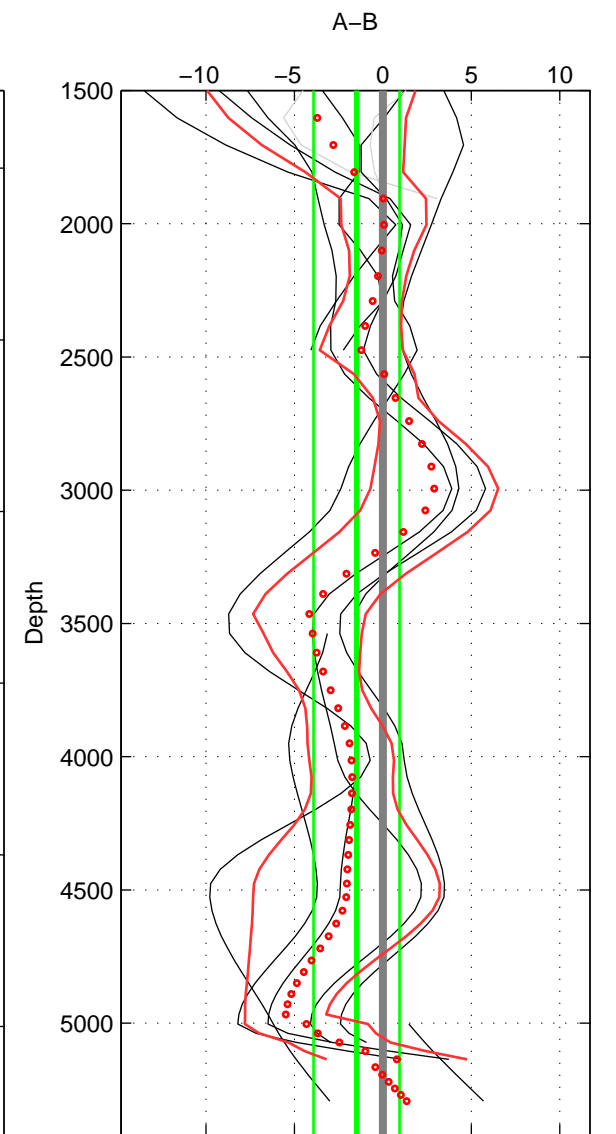

Cruise A (red). Date: May 1999 Cruisename: 584-49NZ19990508

Cruise B (blue). Date: Jun 2001 Cruisename: 591-49NZ20010604

\*\*\* "Favourite" values are those of space 2.

	Offset	O.StDev	Ratio	R.Stdev	Rating
SIGMA:	-0.581	1.615	1.000	0.001	4
THETA:	-1.088	1.757	1.000	0.001	5
DEPTH:	-1.486	2.425	0.999	0.001	4
FAV. :	-1.088	1.757	1.000	0.001	5

Profiles of A: 4  
 Profiles of B: 5  
 Diff profs : 8  
 WMoffset (A-B): -0.58106  
 WMoffset stdev: 1.6154  
 WMratio (A/B): 0.99976  
 WMratio stdev: 0.00066994

Quality (1-5): 4

Profiles of A: 4  
 Profiles of B: 5  
 Diff profs : 8  
 WMoffset (A-B): -1.088  
 WMoffset stdev: 1.7571  
 WMratio (A/B): 0.99955  
 WMratio stdev: 0.00072878

Quality (1-5): 5

Profiles of A: 4  
 Profiles of B: 5  
 Diff profs : 8  
 WMoffset (A-B): -1.486  
 WMoffset stdev: 2.4254  
 WMratio (A/B): 0.99938  
 WMratio stdev: 0.0010052

Quality (1-5): 4