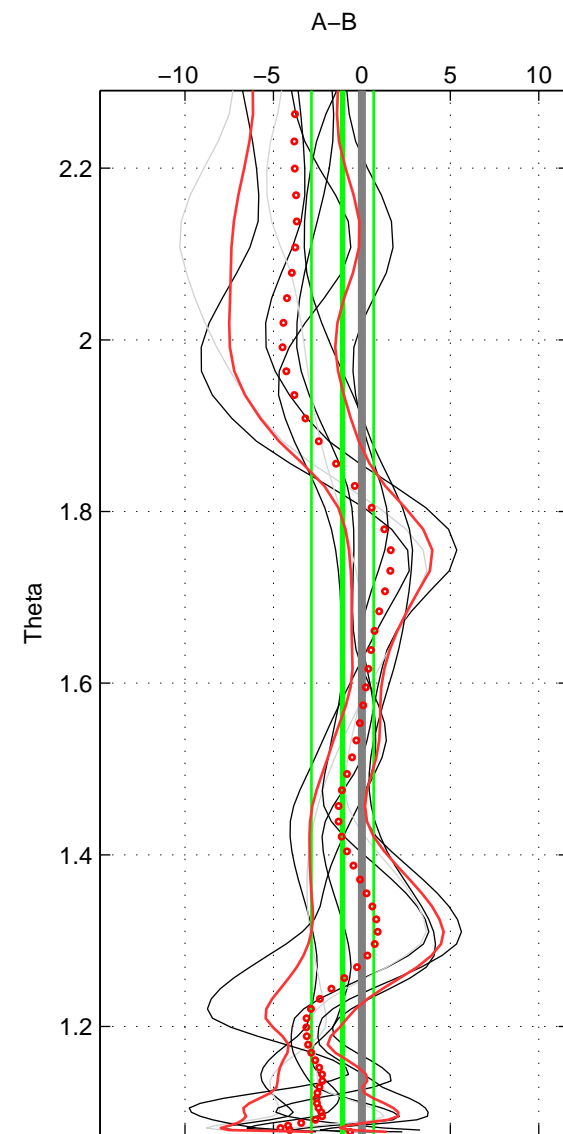

Cruise A (red). Date: May 1999 Cruisename: 584-49NZ19990508

Cruise B (blue). Date: Jun 2001 Cruisename: 591-49NZ20010604

\*\*\* "Favourite" values are those of space 2.

	Offset	O.StDev	Ratio	R.Stdev	Rating
SIGMA:	-0.581	1.615	1.000	0.001	4
THETA:	-1.088	1.757	1.000	0.001	5
DEPTH:	-1.486	2.425	0.999	0.001	4
FAV. :	-1.088	1.757	1.000	0.001	5

Profiles of A: 4  
 Profiles of B: 5  
 Diff profs : 8  
 WMoffset (A-B): -0.58106  
 WMoffset stdev: 1.6154  
 WMratio (A/B): 0.99976  
 WMratio stdev: 0.00066994

Quality (1-5): 4

Profiles of A: 4  
 Profiles of B: 5  
 Diff profs : 8  
 WMoffset (A-B): -1.088  
 WMoffset stdev: 1.7571  
 WMratio (A/B): 0.99955  
 WMratio stdev: 0.00072878

Quality (1-5): 5

Profiles of A: 4  
 Profiles of B: 5  
 Diff profs : 8  
 WMoffset (A-B): -1.486  
 WMoffset stdev: 2.4254  
 WMratio (A/B): 0.99938  
 WMratio stdev: 0.0010052

Quality (1-5): 4