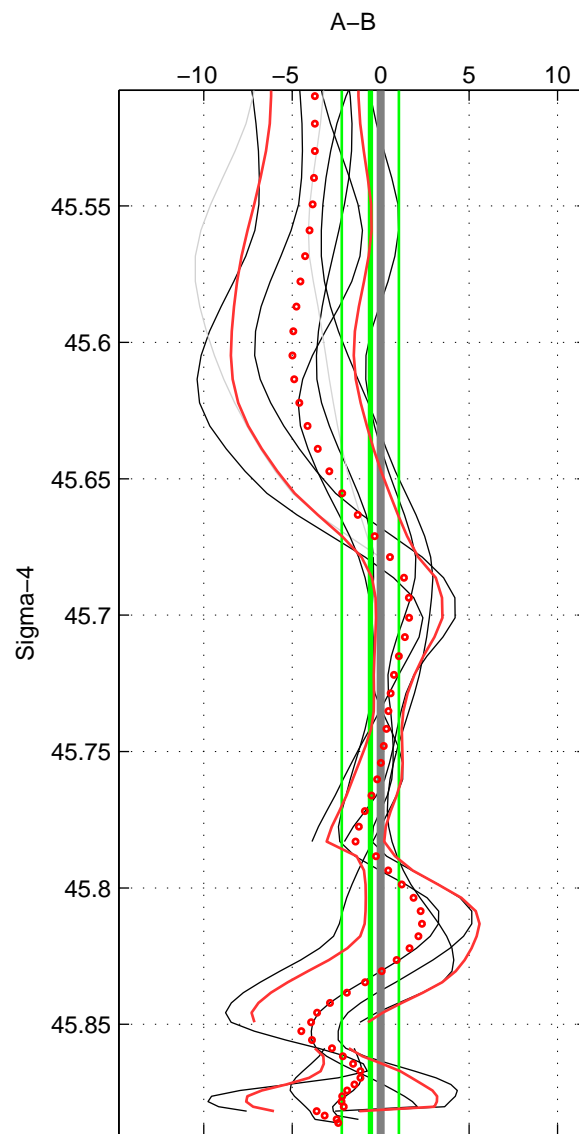

Cruise A (red). Date: May 1999 Cruisename: 584-49NZ19990508

Cruise B (blue). Date: Jun 2001 Cruisename: 591-49NZ20010604

\*\*\* "Favourite" values are those of space 2.

	Offset	O.StDev	Ratio	R.Stdev	Rating
SIGMA:	-0.581	1.615	1.000	0.001	4
THETA:	-1.088	1.757	1.000	0.001	5
DEPTH:	-1.486	2.425	0.999	0.001	4
FAV. :	-1.088	1.757	1.000	0.001	5

Profiles of A: 4  
 Profiles of B: 5  
 Diff profs : 8  
 WMoffset (A-B): -0.58106  
 WMoffset stdev: 1.6154  
 WMratio (A/B): 0.99976  
 WMratio stdev: 0.00066994

Quality (1-5): 4

Profiles of A: 4  
 Profiles of B: 5  
 Diff profs : 8  
 WMoffset (A-B): -1.088  
 WMoffset stdev: 1.7571  
 WMratio (A/B): 0.99955  
 WMratio stdev: 0.00072878

Quality (1-5): 5

Profiles of A: 4  
 Profiles of B: 5  
 Diff profs : 8  
 WMoffset (A-B): -1.486  
 WMoffset stdev: 2.4254  
 WMratio (A/B): 0.99938  
 WMratio stdev: 0.0010052

Quality (1-5): 4