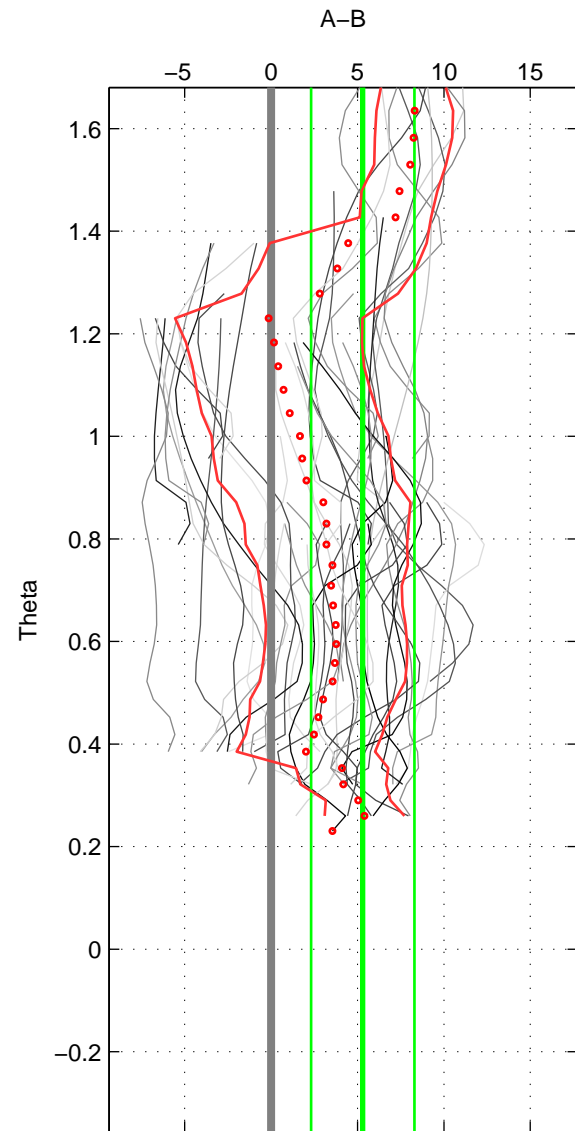

Cruise A (red). Date: Dec 2010 Cruisename: 130-06AQ20101128  
 Cruise B (blue). Date: Mar 2010 Cruisename: 256-33RO20100308

\*\*\* "Favourite" values are means of spaces 1 2.

	Offset	O.StDev	Ratio	R.Stdev	Rating
SIGMA:	3.035	3.529	1.001	0.001	4
THETA:	5.304	2.990	1.002	0.001	4
DEPTH:	5.336	2.856	1.002	0.001	3
FAV.:	4.170	3.259	1.002	0.001	4

Profiles of A: 8  
 Profiles of B: 11  
 Diff profs: 42  
 WMoffset (A-B): 3.035  
 WMoffset stdev: 3.5286  
 WMratio (A/B): 1.0013  
 WMratio stdev: 0.0014988

Quality (1-5): 4

Profiles of A: 8  
 Profiles of B: 11  
 Diff profs: 43  
 WMoffset (A-B): 5.3042  
 WMoffset stdev: 2.9898  
 WMratio (A/B): 1.0023  
 WMratio stdev: 0.0012718

Quality (1-5): 4

Profiles of A: 8  
 Profiles of B: 11  
 Diff profs: 41  
 WMoffset (A-B): 5.3364  
 WMoffset stdev: 2.8556  
 WMratio (A/B): 1.0023  
 WMratio stdev: 0.0012145

Quality (1-5): 3