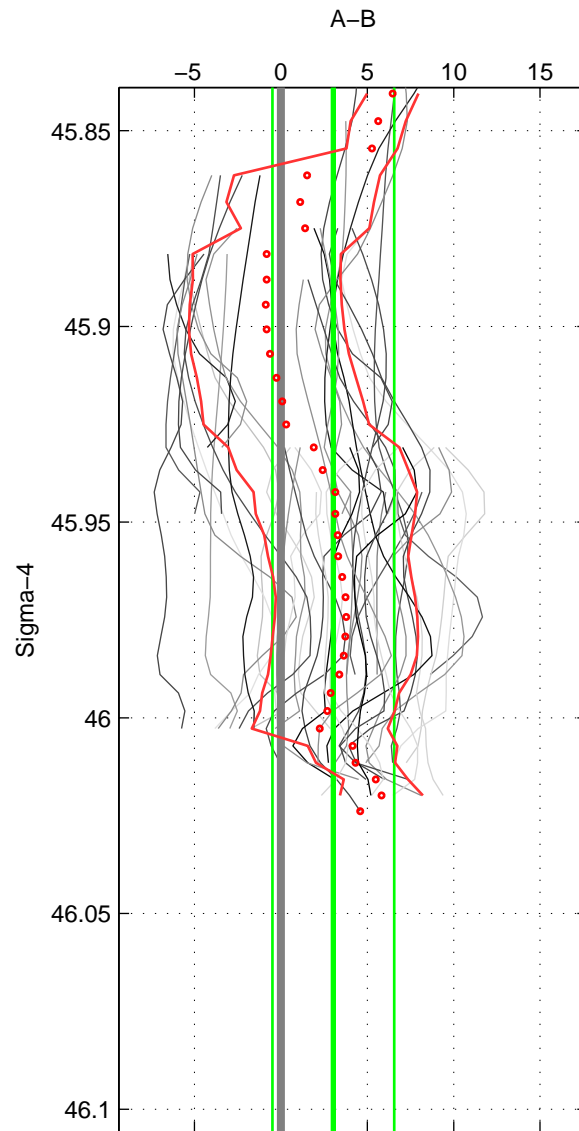

Cruise A (red). Date: Dec 2010 Cruisename: 130-06AQ20101128  
 Cruise B (blue). Date: Mar 2010 Cruisename: 256-33RO20100308

\*\*\* "Favourite" values are means of spaces 1 2.

	Offset	O.StDev	Ratio	R.Stdev	Rating
SIGMA:	3.035	3.529	1.001	0.001	4
THETA:	5.304	2.990	1.002	0.001	4
DEPTH:	5.336	2.856	1.002	0.001	3
FAV.:	4.170	3.259	1.002	0.001	4

Profiles of A: 8  
 Profiles of B: 11  
 Diff profs: 42  
 WMoffset (A-B): 3.035  
 WMoffset stdev: 3.5286  
 WMratio (A/B): 1.0013  
 WMratio stdev: 0.0014988

Quality (1-5): 4

Profiles of A: 8  
 Profiles of B: 11  
 Diff profs: 43  
 WMoffset (A-B): 5.3042  
 WMoffset stdev: 2.9898  
 WMratio (A/B): 1.0023  
 WMratio stdev: 0.0012718

Quality (1-5): 4

Profiles of A: 8  
 Profiles of B: 11  
 Diff profs: 41  
 WMoffset (A-B): 5.3364  
 WMoffset stdev: 2.8556  
 WMratio (A/B): 1.0023  
 WMratio stdev: 0.0012145

Quality (1-5): 3