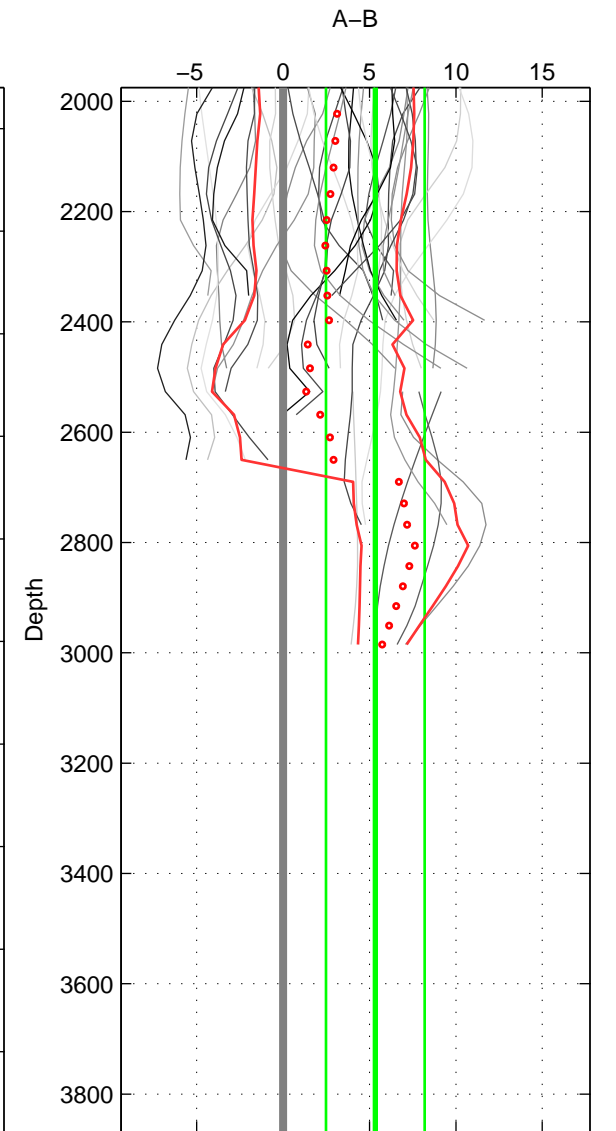

Cruise A (red). Date: Dec 2010 Cruisename: 130-06AQ20101128  
 Cruise B (blue). Date: Mar 2010 Cruisename: 256-33RO20100308

\*\*\* "Favourite" values are means of spaces 1 2.

	Offset	O.StDev	Ratio	R.Stdev	Rating
SIGMA:	3.035	3.529	1.001	0.001	4
THETA:	5.304	2.990	1.002	0.001	4
DEPTH:	5.336	2.856	1.002	0.001	3
FAV.:	4.170	3.259	1.002	0.001	4

Profiles of A: 8  
 Profiles of B: 11  
 Diff profs: 42  
 WMoffset (A-B): 3.035  
 WMoffset stdev: 3.5286  
 WMratio (A/B): 1.0013  
 WMratio stdev: 0.0014988

Quality (1-5): 4

Profiles of A: 8  
 Profiles of B: 11  
 Diff profs: 43  
 WMoffset (A-B): 5.3042  
 WMoffset stdev: 2.9898  
 WMratio (A/B): 1.0023  
 WMratio stdev: 0.0012718

Quality (1-5): 4

Profiles of A: 8  
 Profiles of B: 11  
 Diff profs: 41  
 WMoffset (A-B): 5.3364  
 WMoffset stdev: 2.8556  
 WMratio (A/B): 1.0023  
 WMratio stdev: 0.0012145

Quality (1-5): 3