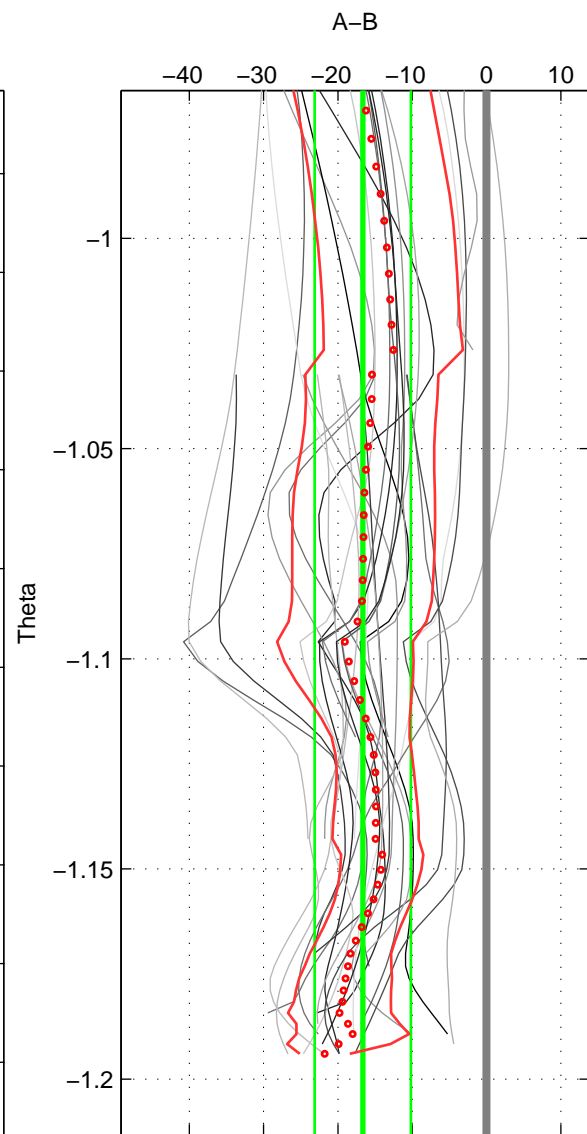

Cruise A (red). Date: Mar 1995 Cruisename: 73-58AA19950217

Cruise B (blue). Date: Aug 1993 Cruisename: 87-58JH19930730

\*\*\* "Favourite" values are means of spaces 2 3.

	Offset	O.StDev	Ratio	R.Stdev	Rating
SIGMA:	-15.703	7.323	0.993	0.003	3
THETA:	-16.643	6.468	0.993	0.003	4
DEPTH:	-20.817	6.235	0.991	0.003	4
FAV.:	-18.730	6.352	0.992	0.003	4

Profiles of A: 15  
 Profiles of B: 4  
 Diff profs: 26  
 WMoffset (A-B): -15.7031  
 WMoffset stdev: 7.3234  
 WMratio (A/B): 0.99318  
 WMratio stdev: 0.0031795

Quality (1-5): 3

Profiles of A: 15  
 Profiles of B: 4  
 Diff profs: 26  
 WMoffset (A-B): -16.6428  
 WMoffset stdev: 6.4679  
 WMratio (A/B): 0.99277  
 WMratio stdev: 0.0028041

Quality (1-5): 4

Profiles of A: 16  
 Profiles of B: 4  
 Diff profs: 28  
 WMoffset (A-B): -20.8173  
 WMoffset stdev: 6.2353  
 WMratio (A/B): 0.99097  
 WMratio stdev: 0.002705

Quality (1-5): 4