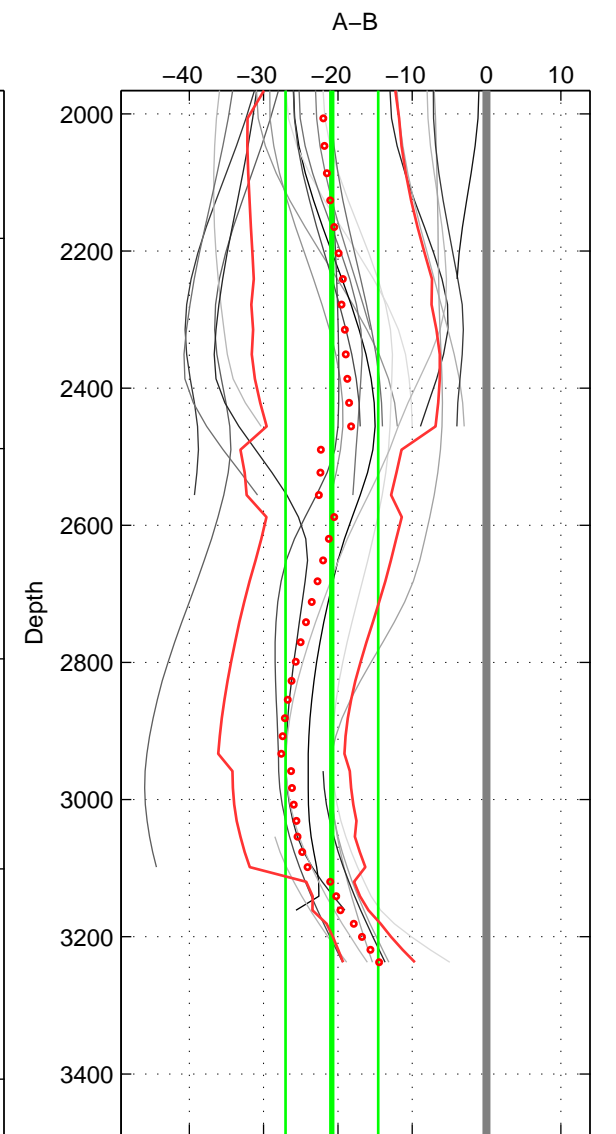

Cruise A (red). Date: Mar 1995 Cruisename: 73-58AA19950217

Cruise B (blue). Date: Aug 1993 Cruisename: 87-58JH19930730

\*\*\* "Favourite" values are means of spaces 2 3.

	Offset	O.StDev	Ratio	R.Stdev	Rating
SIGMA:	-15.703	7.323	0.993	0.003	3
THETA:	-16.643	6.468	0.993	0.003	4
DEPTH:	-20.817	6.235	0.991	0.003	4
FAV.:	-18.730	6.352	0.992	0.003	4

Profiles of A: 15  
 Profiles of B: 4  
 Diff profs: 26  
 WMoffset (A-B): -15.7031  
 WMoffset stdev: 7.3234  
 WMratio (A/B): 0.99318  
 WMratio stdev: 0.0031795

Quality (1-5): 3

Profiles of A: 15  
 Profiles of B: 4  
 Diff profs: 26  
 WMoffset (A-B): -16.6428  
 WMoffset stdev: 6.4679  
 WMratio (A/B): 0.99277  
 WMratio stdev: 0.0028041

Quality (1-5): 4

Profiles of A: 16  
 Profiles of B: 4  
 Diff profs: 28  
 WMoffset (A-B): -20.8173  
 WMoffset stdev: 6.2353  
 WMratio (A/B): 0.99097  
 WMratio stdev: 0.002705

Quality (1-5): 4