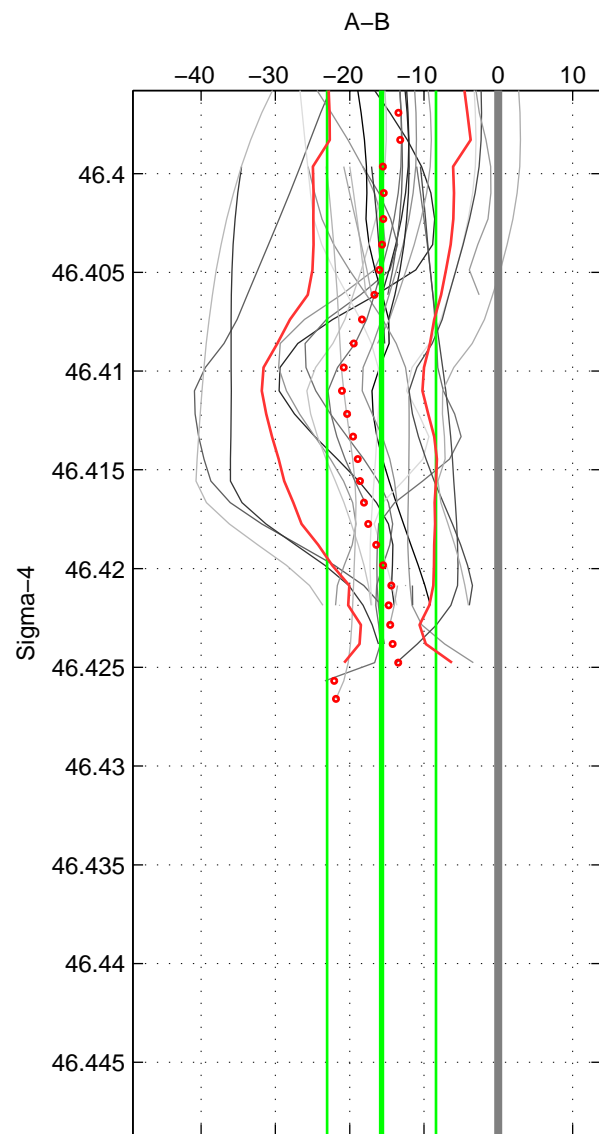

Cruise A (red). Date: Mar 1995 Cruisename: 73-58AA19950217

Cruise B (blue). Date: Aug 1993 Cruisename: 87-58JH19930730

\*\*\* "Favourite" values are means of spaces 2 3.

	Offset	O.StDev	Ratio	R.Stdev	Rating
SIGMA:	-15.703	7.323	0.993	0.003	3
THETA:	-16.643	6.468	0.993	0.003	4
DEPTH:	-20.817	6.235	0.991	0.003	4
FAV.:	-18.730	6.352	0.992	0.003	4

Profiles of A: 15  
 Profiles of B: 4  
 Diff profs: 26  
 WMoffset (A-B): -15.7031  
 WMoffset stdev: 7.3234  
 WMratio (A/B): 0.99318  
 WMratio stdev: 0.0031795

Quality (1-5): 3

Profiles of A: 15  
 Profiles of B: 4  
 Diff profs: 26  
 WMoffset (A-B): -16.6428  
 WMoffset stdev: 6.4679  
 WMratio (A/B): 0.99277  
 WMratio stdev: 0.0028041

Quality (1-5): 4

Profiles of A: 16  
 Profiles of B: 4  
 Diff profs: 28  
 WMoffset (A-B): -20.8173  
 WMoffset stdev: 6.2353  
 WMratio (A/B): 0.99097  
 WMratio stdev: 0.002705

Quality (1-5): 4