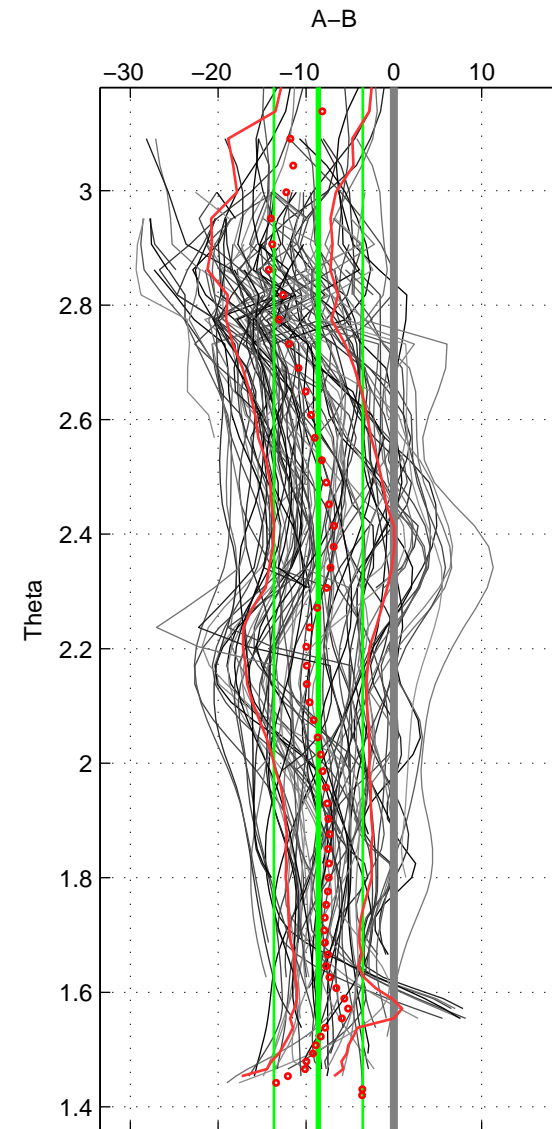

Cruise A (red). Date: May 1997 Cruisename: 188-18HU19970509

Cruise B (blue). Date: May 2008 Cruisename: 199-18HU20080520

\*\*\* "Favourite" values are means of spaces 1 2 3.

	Offset	O.StDev	Ratio	R.Stdev	Rating
SIGMA:	-8.544	5.013	0.996	0.002	4
THETA:	-8.604	5.058	0.996	0.002	4
DEPTH:	-8.848	4.158	0.996	0.002	4
FAV.:	-8.665	4.743	0.996	0.002	4

Profiles of A: 19  
 Profiles of B: 17  
 Diff profs : 100  
 WMoffset (A-B): -8.5438  
 WMoffset stdev: 5.0129  
 WMratio (A/B): 0.99629  
 WMratio stdev: 0.0021751

Quality (1-5): 4

Profiles of A: 19  
 Profiles of B: 17  
 Diff profs : 100  
 WMoffset (A-B): -8.604  
 WMoffset stdev: 5.0585  
 WMratio (A/B): 0.99626  
 WMratio stdev: 0.0021951

Quality (1-5): 4

Profiles of A: 18  
 Profiles of B: 17  
 Diff profs : 96  
 WMoffset (A-B): -8.8477  
 WMoffset stdev: 4.1579  
 WMratio (A/B): 0.99616  
 WMratio stdev: 0.0018031

Quality (1-5): 4