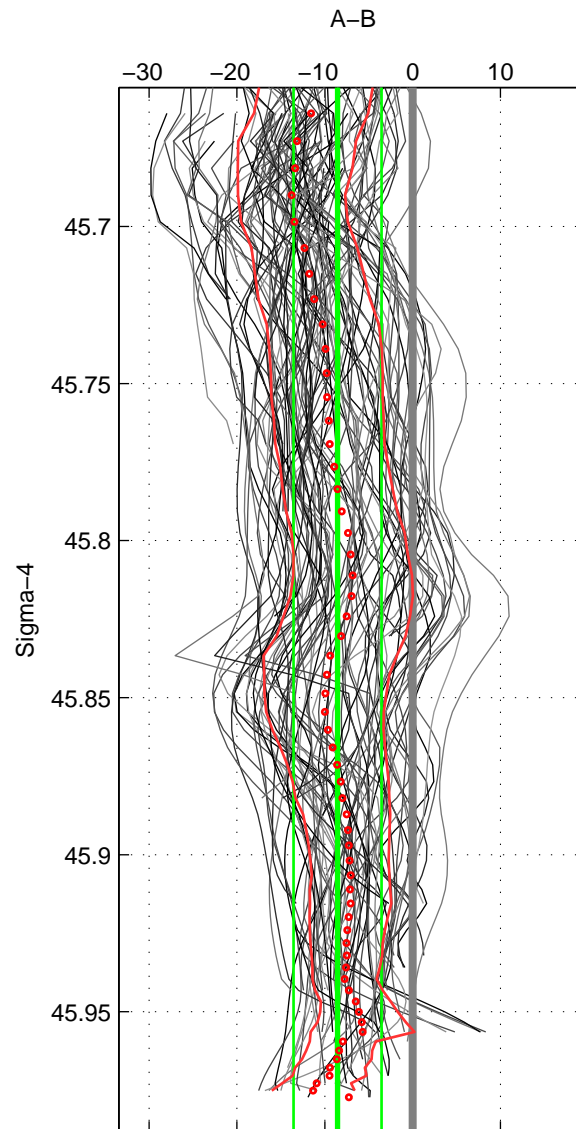

Cruise A (red). Date: May 1997 Cruisename: 188-18HU19970509

Cruise B (blue). Date: May 2008 Cruisename: 199-18HU20080520

\*\*\* "Favourite" values are means of spaces 1 2 3.

	Offset	O.StDev	Ratio	R.Stdev	Rating
SIGMA:	-8.544	5.013	0.996	0.002	4
THETA:	-8.604	5.058	0.996	0.002	4
DEPTH:	-8.848	4.158	0.996	0.002	4
FAV.:	-8.665	4.743	0.996	0.002	4

Profiles of A: 19  
 Profiles of B: 17  
 Diff profs : 100  
 WMoffset (A-B): -8.5438  
 WMoffset stdev: 5.0129  
 WMratio (A/B): 0.99629  
 WMratio stdev: 0.0021751

Quality (1-5): 4

Profiles of A: 19  
 Profiles of B: 17  
 Diff profs : 100  
 WMoffset (A-B): -8.604  
 WMoffset stdev: 5.0585  
 WMratio (A/B): 0.99626  
 WMratio stdev: 0.0021951

Quality (1-5): 4

Profiles of A: 18  
 Profiles of B: 17  
 Diff profs : 96  
 WMoffset (A-B): -8.8477  
 WMoffset stdev: 4.1579  
 WMratio (A/B): 0.99616  
 WMratio stdev: 0.0018031

Quality (1-5): 4