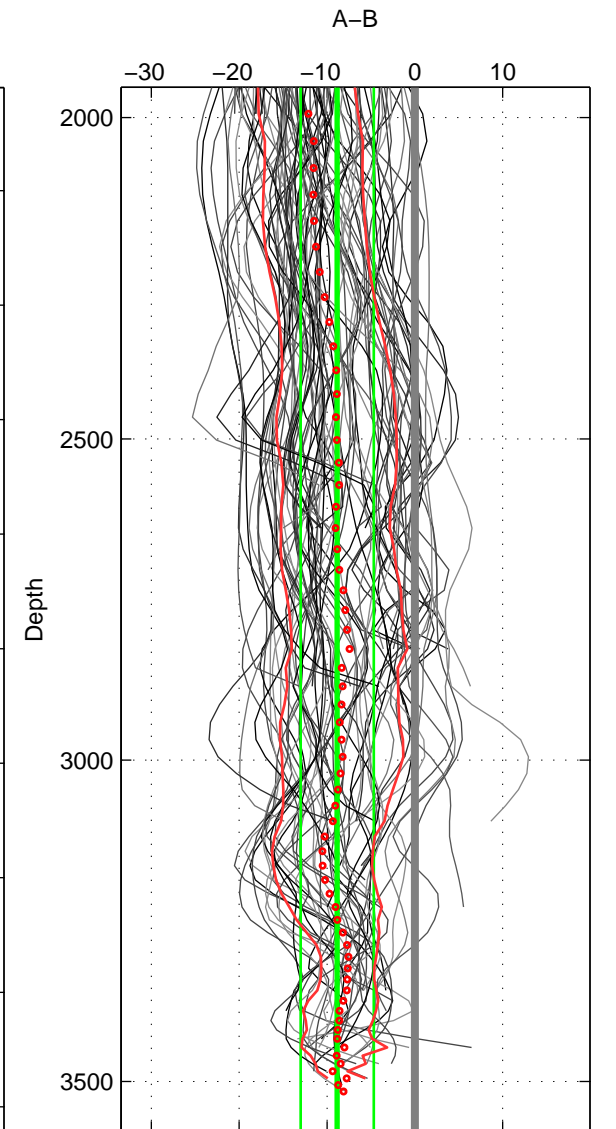

Cruise A (red). Date: May 1997 Cruisename: 188-18HU19970509

Cruise B (blue). Date: May 2008 Cruisename: 199-18HU20080520

\*\*\* "Favourite" values are means of spaces 1 2 3.

	Offset	O.StDev	Ratio	R.Stdev	Rating
SIGMA:	-8.544	5.013	0.996	0.002	4
THETA:	-8.604	5.058	0.996	0.002	4
DEPTH:	-8.848	4.158	0.996	0.002	4
FAV.:	-8.665	4.743	0.996	0.002	4

Profiles of A: 19  
 Profiles of B: 17  
 Diff profs : 100  
 WMoffset (A-B): -8.5438  
 WMoffset stdev: 5.0129  
 WMratio (A/B): 0.99629  
 WMratio stdev: 0.0021751

Quality (1-5): 4

Profiles of A: 19  
 Profiles of B: 17  
 Diff profs : 100  
 WMoffset (A-B): -8.604  
 WMoffset stdev: 5.0585  
 WMratio (A/B): 0.99626  
 WMratio stdev: 0.0021951

Quality (1-5): 4

Profiles of A: 18  
 Profiles of B: 17  
 Diff profs : 96  
 WMoffset (A-B): -8.8477  
 WMoffset stdev: 4.1579  
 WMratio (A/B): 0.99616  
 WMratio stdev: 0.0018031

Quality (1-5): 4