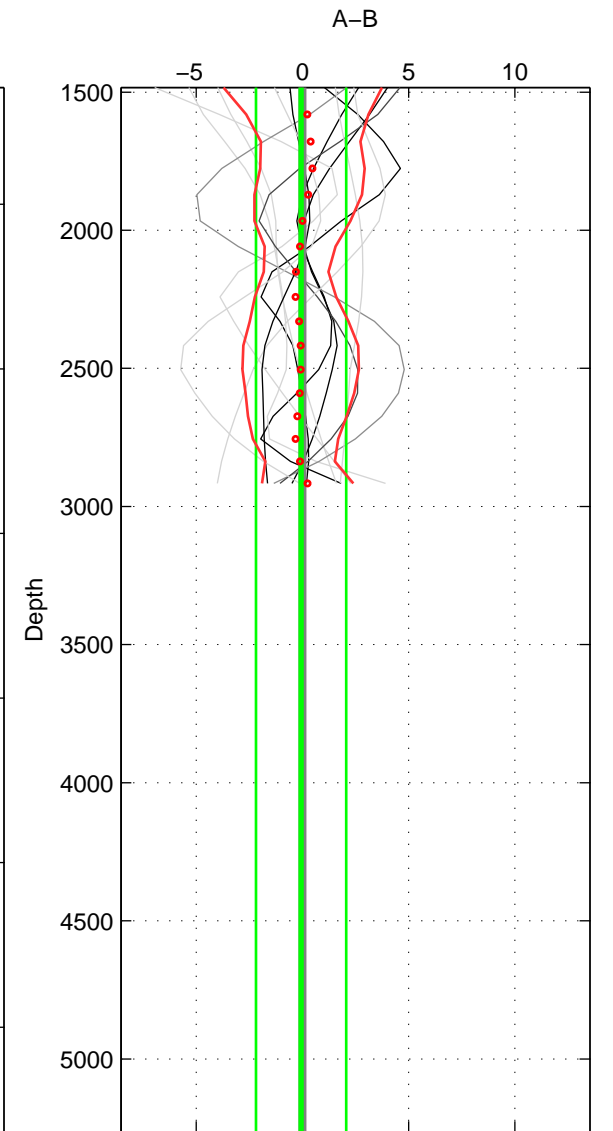

Cruise A (red). Date: Jul 2001 Cruisename: 575-49HO20010710

Cruise B (blue). Date: Nov 1998 Cruisename: 582-49NZ19981030

*** "Favourite" values are means of spaces 1 2.

	Offset	O.StDev	Ratio	R.Stdev	Rating
SIGMA:	0.093	2.206	1.000	0.001	4
THETA:	-0.074	2.191	1.000	0.001	4
DEPTH:	-0.058	2.126	1.000	0.001	3
FAV.:	0.009	2.198	1.000	0.001	4

Profiles of A: 6
 Profiles of B: 6
 Diff profs : 12
 WMoffset (A-B): 0.092901
 WMoffset stdev: 2.2057
 WMratio (A/B): 1
 WMratio stdev: 0.0009169

Quality (1-5): 4

Profiles of A: 6
 Profiles of B: 6
 Diff profs : 12
 WMoffset (A-B): -0.074447
 WMoffset stdev: 2.191
 WMratio (A/B): 0.99997
 WMratio stdev: 0.00090967

Quality (1-5): 4

Profiles of A: 6
 Profiles of B: 6
 Diff profs : 12
 WMoffset (A-B): -0.058375
 WMoffset stdev: 2.1262
 WMratio (A/B): 0.99998
 WMratio stdev: 0.0008822

Quality (1-5): 3