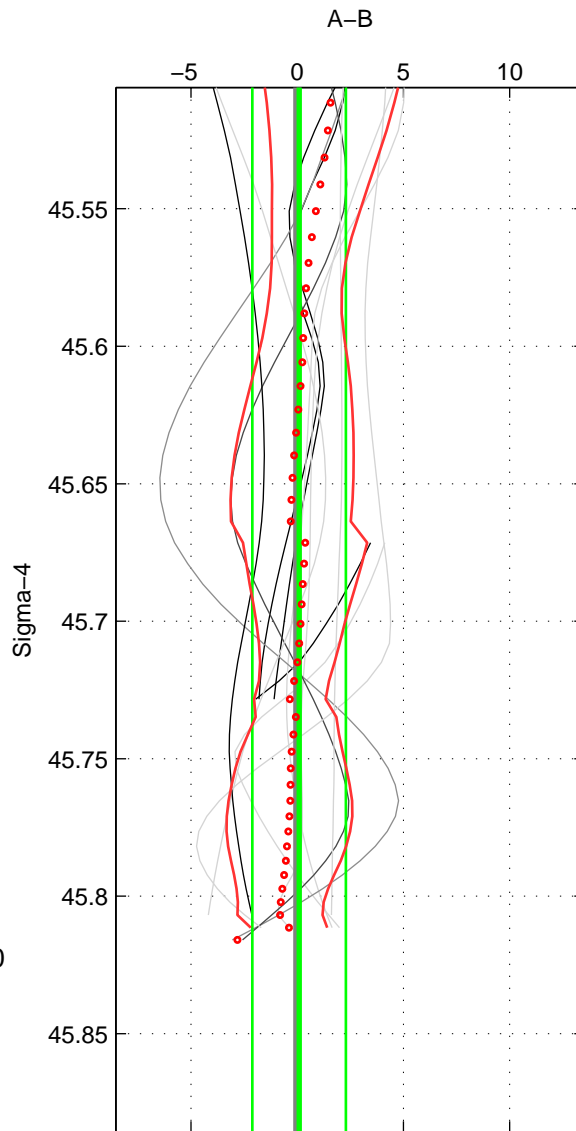

Cruise A (red). Date: Jul 2001 Cruisename: 575-49HO20010710

Cruise B (blue). Date: Nov 1998 Cruisename: 582-49NZ19981030

*** "Favourite" values are means of spaces 1 2.

	Offset	O.StDev	Ratio	R.Stdev	Rating
SIGMA:	0.093	2.206	1.000	0.001	4
THETA:	-0.074	2.191	1.000	0.001	4
DEPTH:	-0.058	2.126	1.000	0.001	3
FAV.:	0.009	2.198	1.000	0.001	4

Profiles of A: 6
 Profiles of B: 6
 Diff profs : 12
 WMoffset (A-B): 0.092901
 WMoffset stdev: 2.2057
 WMratio (A/B): 1
 WMratio stdev: 0.0009169

Quality (1-5): 4

Profiles of A: 6
 Profiles of B: 6
 Diff profs : 12
 WMoffset (A-B): -0.074447
 WMoffset stdev: 2.191
 WMratio (A/B): 0.99997
 WMratio stdev: 0.00090967

Quality (1-5): 4

Profiles of A: 6
 Profiles of B: 6
 Diff profs : 12
 WMoffset (A-B): -0.058375
 WMoffset stdev: 2.1262
 WMratio (A/B): 0.99998
 WMratio stdev: 0.0008822

Quality (1-5): 3