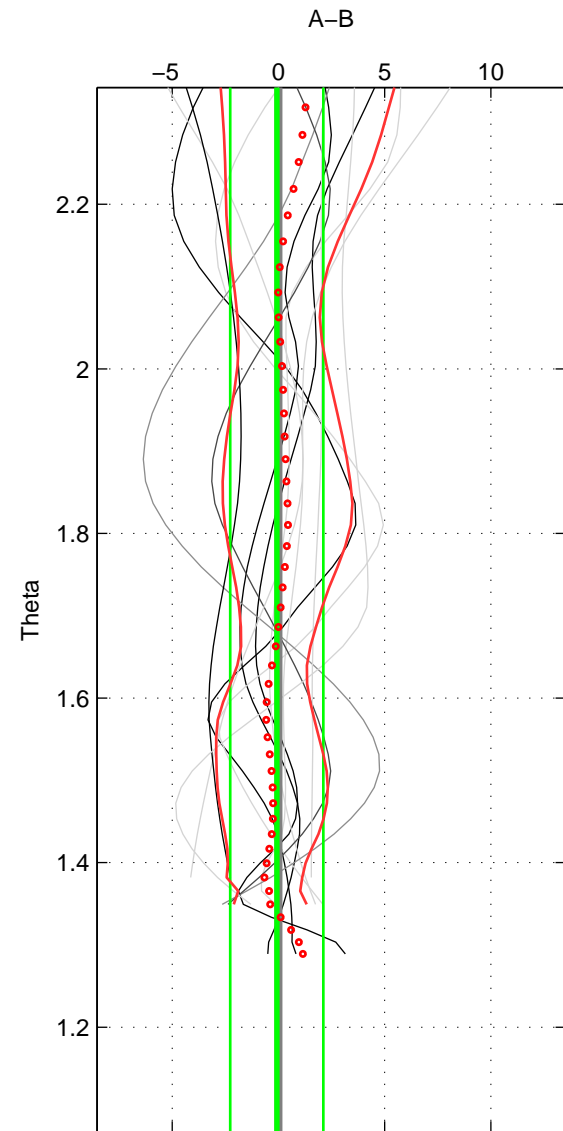

Cruise A (red). Date: Jul 2001 Cruisename: 575-49HO20010710

Cruise B (blue). Date: Nov 1998 Cruisename: 582-49NZ19981030

*** "Favourite" values are means of spaces 1 2.

	Offset	O.StDev	Ratio	R.Stdev	Rating
SIGMA:	0.093	2.206	1.000	0.001	4
THETA:	-0.074	2.191	1.000	0.001	4
DEPTH:	-0.058	2.126	1.000	0.001	3
FAV.:	0.009	2.198	1.000	0.001	4

Profiles of A: 6
 Profiles of B: 6
 Diff profs : 12
 WMoffset (A-B): 0.092901
 WMoffset stdev: 2.2057
 WMratio (A/B): 1
 WMratio stdev: 0.0009169

Quality (1-5): 4

Profiles of A: 6
 Profiles of B: 6
 Diff profs : 12
 WMoffset (A-B): -0.074447
 WMoffset stdev: 2.191
 WMratio (A/B): 0.99997
 WMratio stdev: 0.00090967

Quality (1-5): 4

Profiles of A: 6
 Profiles of B: 6
 Diff profs : 12
 WMoffset (A-B): -0.058375
 WMoffset stdev: 2.1262
 WMratio (A/B): 0.99998
 WMratio stdev: 0.0008822

Quality (1-5): 3