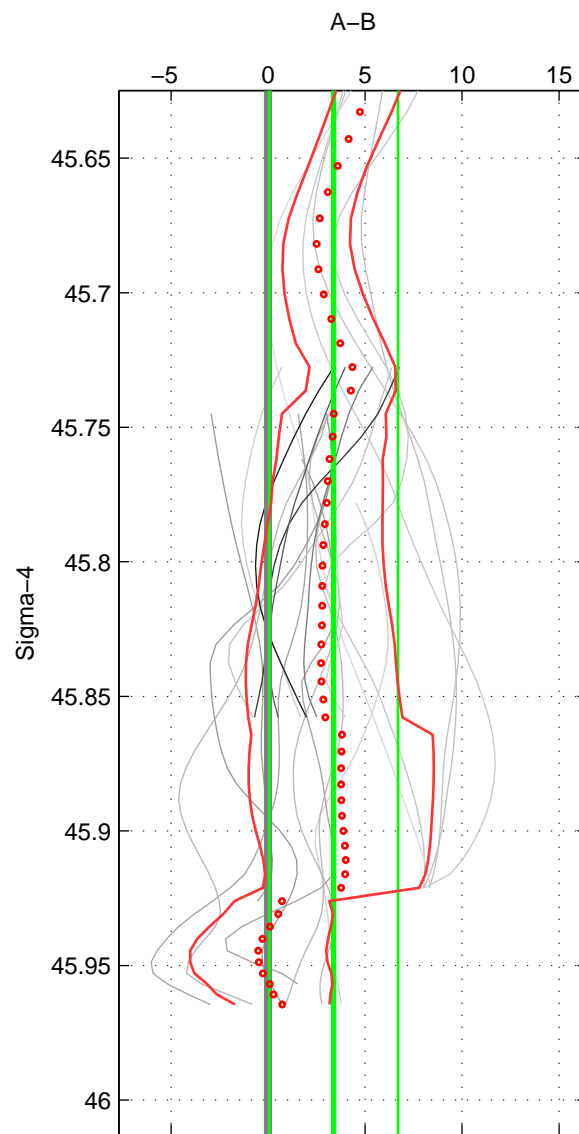

Cruise A (red). Date: Mar 1998 Cruisename: 333-09AR19980228
 Cruise B (blue). Date: Apr 2008 Cruisename: 339-09AR20080322

*** "Favourite" values are means of spaces 1 2.

	Offset	O.StDev	Ratio	R.Stdev	Rating
SIGMA:	3.379	3.320	1.001	0.001	4
THETA:	3.062	3.561	1.001	0.002	4
DEPTH:	3.619	2.682	1.002	0.001	3
FAV.:	3.221	3.440	1.001	0.001	4

Profiles of A: 3
 Profiles of B: 19
 Diff profs : 20
 WMoffset (A-B): 3.3794
 WMoffset stdev: 3.3199
 WMratio (A/B): 1.0014
 WMratio stdev: 0.0014128

Quality (1-5): 4

Profiles of A: 3
 Profiles of B: 19
 Diff profs : 20
 WMoffset (A-B): 3.0617
 WMoffset stdev: 3.5611
 WMratio (A/B): 1.0013
 WMratio stdev: 0.0015139

Quality (1-5): 4

Profiles of A: 3
 Profiles of B: 19
 Diff profs : 20
 WMoffset (A-B): 3.6189
 WMoffset stdev: 2.6817
 WMratio (A/B): 1.0015
 WMratio stdev: 0.0011454

Quality (1-5): 3