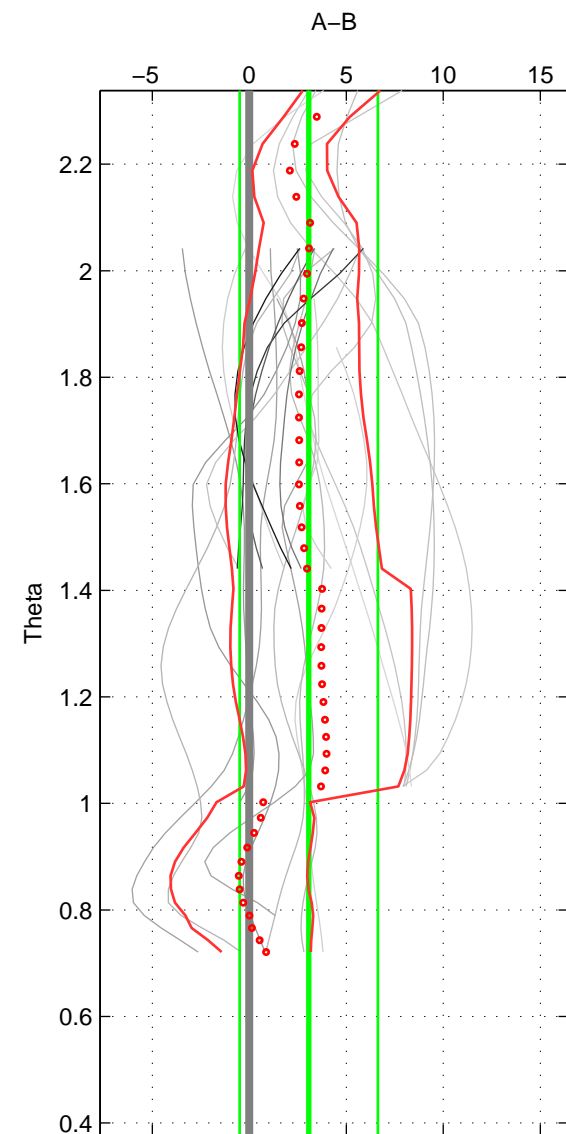

Cruise A (red). Date: Mar 1998 Cruisename: 333-09AR19980228
 Cruise B (blue). Date: Apr 2008 Cruisename: 339-09AR20080322

*** "Favourite" values are means of spaces 1 2.

	Offset	O.StDev	Ratio	R.Stdev	Rating
SIGMA:	3.379	3.320	1.001	0.001	4
THETA:	3.062	3.561	1.001	0.002	4
DEPTH:	3.619	2.682	1.002	0.001	3
FAV.:	3.221	3.440	1.001	0.001	4

Profiles of A: 3
 Profiles of B: 19
 Diff profs : 20
 WMoffset (A-B): 3.3794
 WMoffset stdev: 3.3199
 WMratio (A/B): 1.0014
 WMratio stdev: 0.0014128

Quality (1-5): 4

Profiles of A: 3
 Profiles of B: 19
 Diff profs : 20
 WMoffset (A-B): 3.0617
 WMoffset stdev: 3.5611
 WMratio (A/B): 1.0013
 WMratio stdev: 0.0015139

Quality (1-5): 4

Profiles of A: 3
 Profiles of B: 19
 Diff profs : 20
 WMoffset (A-B): 3.6189
 WMoffset stdev: 2.6817
 WMratio (A/B): 1.0015
 WMratio stdev: 0.0011454

Quality (1-5): 3