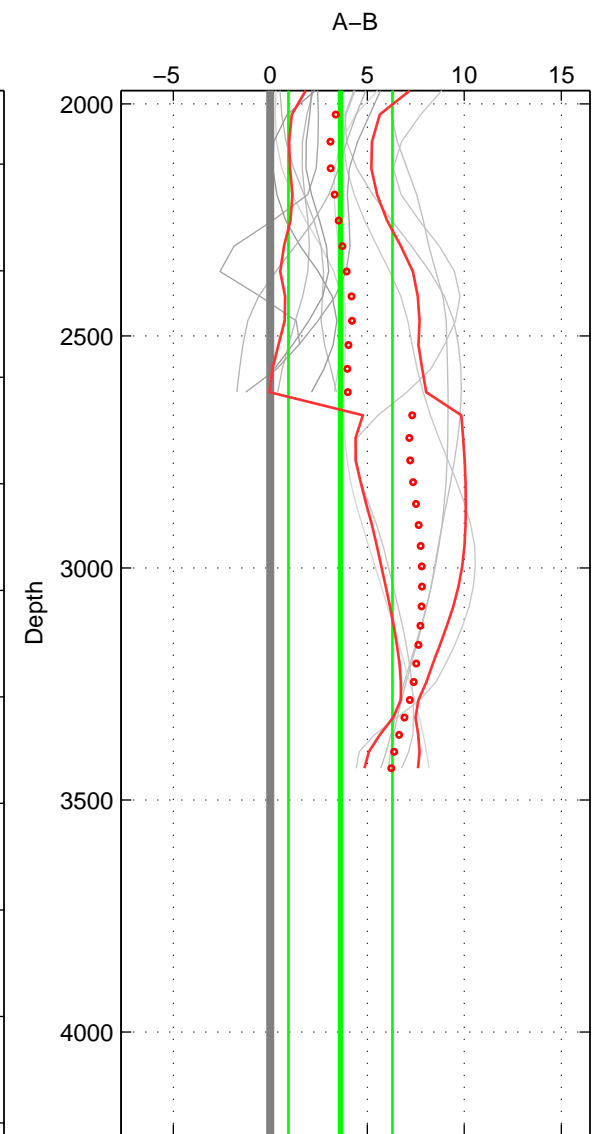

Cruise A (red). Date: Mar 1998 Cruisename: 333-09AR19980228
 Cruise B (blue). Date: Apr 2008 Cruisename: 339-09AR20080322

*** "Favourite" values are means of spaces 1 2.

	Offset	O.StDev	Ratio	R.Stdev	Rating
SIGMA:	3.379	3.320	1.001	0.001	4
THETA:	3.062	3.561	1.001	0.002	4
DEPTH:	3.619	2.682	1.002	0.001	3
FAV.:	3.221	3.440	1.001	0.001	4

Profiles of A: 3
 Profiles of B: 19
 Diff profs : 20
 WMoffset (A-B): 3.3794
 WMoffset stdev: 3.3199
 WMratio (A/B): 1.0014
 WMratio stdev: 0.0014128

Quality (1-5): 4

Profiles of A: 3
 Profiles of B: 19
 Diff profs : 20
 WMoffset (A-B): 3.0617
 WMoffset stdev: 3.5611
 WMratio (A/B): 1.0013
 WMratio stdev: 0.0015139

Quality (1-5): 4

Profiles of A: 3
 Profiles of B: 19
 Diff profs : 20
 WMoffset (A-B): 3.6189
 WMoffset stdev: 2.6817
 WMratio (A/B): 1.0015
 WMratio stdev: 0.0011454

Quality (1-5): 3