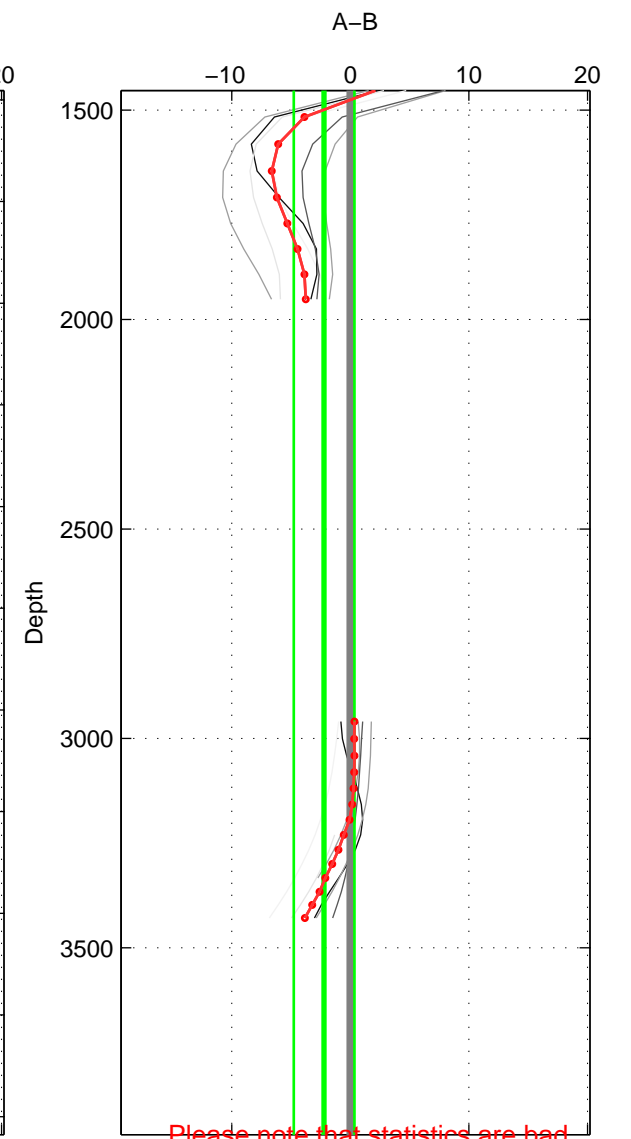

Cruise A (red). Date: Apr 1992 Cruisename: 512-33MW19920227
 Cruise B (blue). Date: Jan 2008 Cruisename: 513-33RO20071215

*** "Favourite" values are those of space 2.

	Offset	O.StDev	Ratio	R.Stdev	Rating
SIGMA:	-2.118	1.955	0.999	0.001	2
THETA:	-0.538	3.617	1.000	0.001	3
DEPTH:	-2.224	2.559	0.999	0.001	2
FAV.:	-0.538	3.617	1.000	0.001	3

Please note that statistics are bad.
 Profiles of A: 2
 Profiles of B: 14
 Diff profs: 12
 WMoffset (A-B): -2.1177
 WMoffset stdev: 1.9554
 WMratio (A/B): 0.99912
 WMratio stdev: 0.00081292

Quality (1-5): 2

Profiles of A: 2
 Profiles of B: 14
 Diff profs: 14
 WMoffset (A-B): -0.53785
 WMoffset stdev: 3.6166
 WMratio (A/B): 0.99978
 WMratio stdev: 0.0014908

Quality (1-5): 3

Please note that statistics are bad.
 Profiles of A: 2
 Profiles of B: 14
 Diff profs: 14
 WMoffset (A-B): -2.2241
 WMoffset stdev: 2.559
 WMratio (A/B): 0.99908
 WMratio stdev: 0.0010619