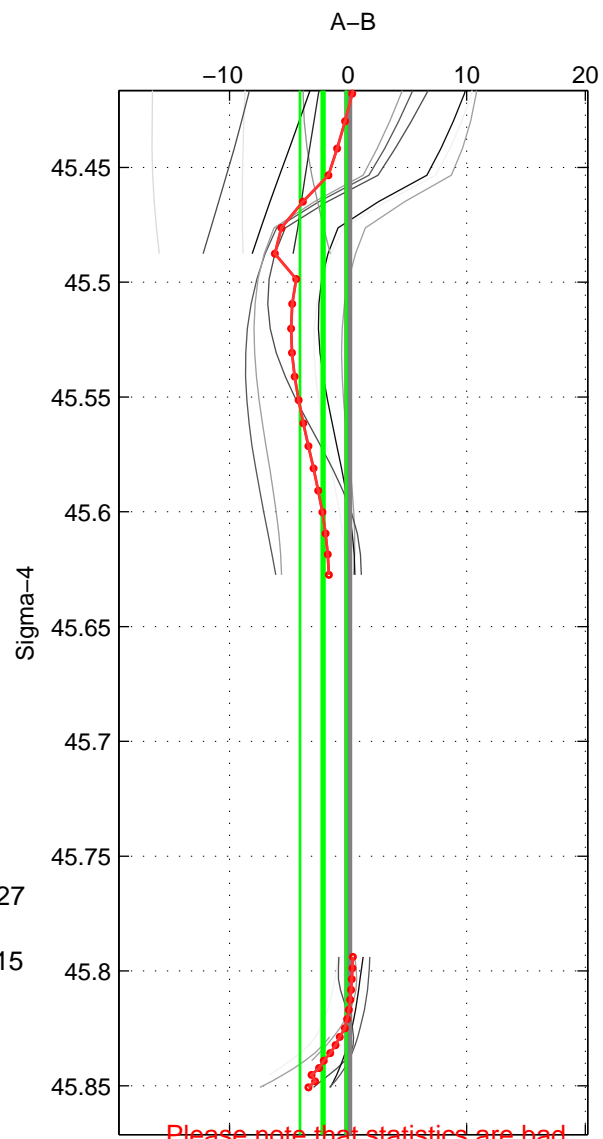

Cruise A (red). Date: Apr 1992 Cruisename: 512-33MW19920227
 Cruise B (blue). Date: Jan 2008 Cruisename: 513-33RO20071215

*** "Favourite" values are those of space 2.

	Offset	O.StDev	Ratio	R.Stdev	Rating
SIGMA:	-2.118	1.955	0.999	0.001	2
THETA:	-0.538	3.617	1.000	0.001	3
DEPTH:	-2.224	2.559	0.999	0.001	2
FAV.:	-0.538	3.617	1.000	0.001	3

Please note that statistics are bad.
 Profiles of A: 2
 Profiles of B: 14
 Diff profs: 12
 WMoffset (A-B): -2.1177
 WMoffset stdev: 1.9554
 WMratio (A/B): 0.99912
 WMratio stdev: 0.00081292

Quality (1-5): 2

Profiles of A: 2
 Profiles of B: 14
 Diff profs: 14
 WMoffset (A-B): -0.53785
 WMoffset stdev: 3.6166
 WMratio (A/B): 0.99978
 WMratio stdev: 0.0014908

Quality (1-5): 3

Please note that statistics are bad.
 Profiles of A: 2
 Profiles of B: 14
 Diff profs: 14
 WMoffset (A-B): -2.2241
 WMoffset stdev: 2.559
 WMratio (A/B): 0.99908
 WMratio stdev: 0.0010619