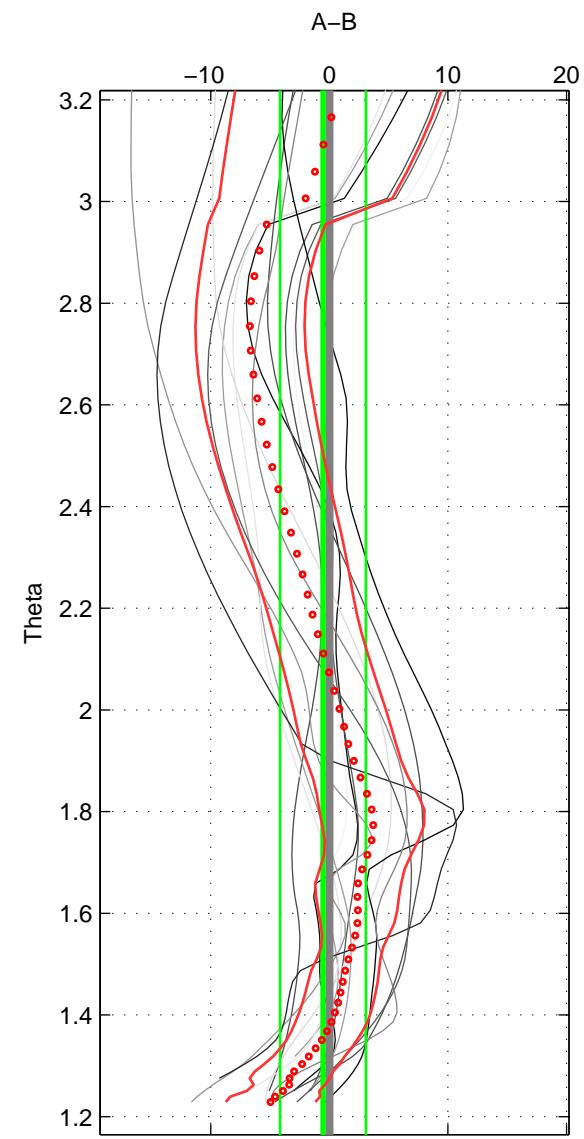

Cruise A (red). Date: Apr 1992 Cruisename: 512-33MW19920227
 Cruise B (blue). Date: Jan 2008 Cruisename: 513-33RO20071215

*** "Favourite" values are those of space 2.

	Offset	O.StDev	Ratio	R.Stdev	Rating
SIGMA:	-2.118	1.955	0.999	0.001	2
THETA:	-0.538	3.617	1.000	0.001	3
DEPTH:	-2.224	2.559	0.999	0.001	2
FAV.:	-0.538	3.617	1.000	0.001	3

Please note that statistics are bad.
 Profiles of A: 2
 Profiles of B: 14
 Diff profs: 12
 WMoffset (A-B): -2.1177
 WMoffset stdev: 1.9554
 WMratio (A/B): 0.99912
 WMratio stdev: 0.00081292

Quality (1-5): 2

Profiles of A: 2
 Profiles of B: 14
 Diff profs: 14
 WMoffset (A-B): -0.53785
 WMoffset stdev: 3.6166
 WMratio (A/B): 0.99978
 WMratio stdev: 0.0014908

Quality (1-5): 3

Please note that statistics are bad.
 Profiles of A: 2
 Profiles of B: 14
 Diff profs: 14
 WMoffset (A-B): -2.2241
 WMoffset stdev: 2.559
 WMratio (A/B): 0.99908
 WMratio stdev: 0.0010619