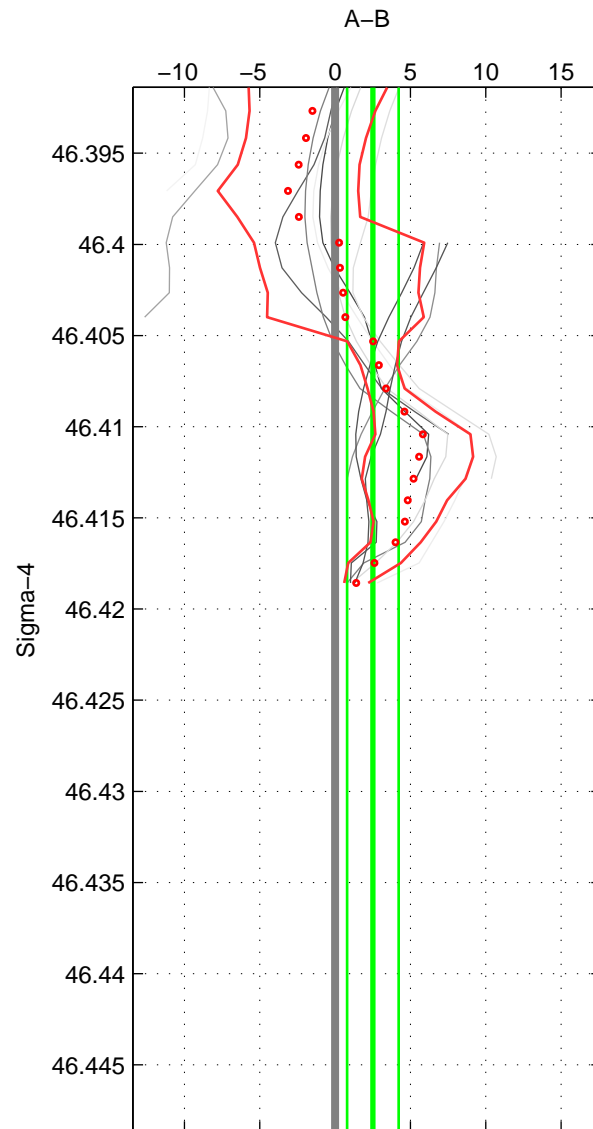

Cruise A (red). Date: Aug 1993 Cruisename: 87-58JH19930730

Cruise B (blue). Date: Aug 1998 Cruisename: 97-58JH19980801

*** "Favourite" values are means of spaces 2 3.

	Offset	O.StDev	Ratio	R.Stdev	Rating
SIGMA:	2.508	1.710	1.001	0.001	3
THETA:	2.309	1.556	1.001	0.001	4
DEPTH:	3.973	2.886	1.002	0.001	4
FAV.:	3.141	2.221	1.001	0.001	4

Profiles of A: 4
 Profiles of B: 13
 Diff profs : 11
 WMoffset (A-B): 2.5083
 WMoffset stdev: 1.7096
 WMratio (A/B): 1.0011
 WMratio stdev: 0.00074458

Quality (1-5): 3

Profiles of A: 4
 Profiles of B: 13
 Diff profs : 11
 WMoffset (A-B): 2.3088
 WMoffset stdev: 1.5564
 WMratio (A/B): 1.001
 WMratio stdev: 0.00067782

Quality (1-5): 4

Profiles of A: 4
 Profiles of B: 17
 Diff profs : 22
 WMoffset (A-B): 3.9726
 WMoffset stdev: 2.8855
 WMratio (A/B): 1.0017
 WMratio stdev: 0.0012559

Quality (1-5): 4