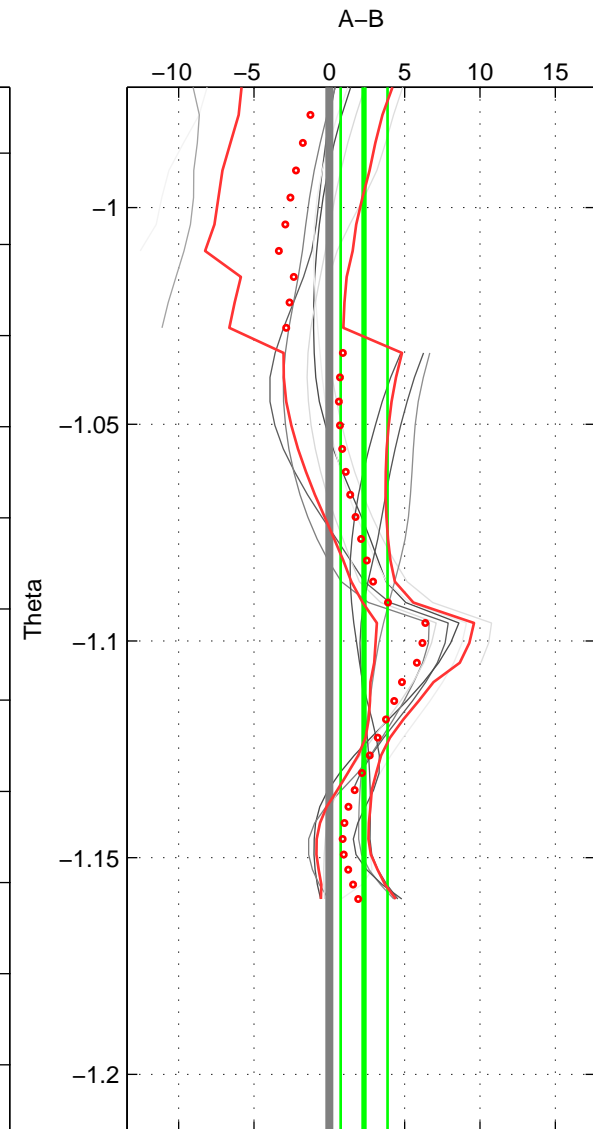

Cruise A (red). Date: Aug 1993 Cruisename: 87-58JH19930730

Cruise B (blue). Date: Aug 1998 Cruisename: 97-58JH19980801

*** "Favourite" values are means of spaces 2 3.

	Offset	O.StDev	Ratio	R.Stdev	Rating
SIGMA:	2.508	1.710	1.001	0.001	3
THETA:	2.309	1.556	1.001	0.001	4
DEPTH:	3.973	2.886	1.002	0.001	4
FAV.:	3.141	2.221	1.001	0.001	4

Profiles of A: 4
 Profiles of B: 13
 Diff profs : 11
 WMoffset (A-B): 2.5083
 WMoffset stdev: 1.7096
 WMratio (A/B): 1.0011
 WMratio stdev: 0.00074458

Quality (1-5): 3

Profiles of A: 4
 Profiles of B: 13
 Diff profs : 11
 WMoffset (A-B): 2.3088
 WMoffset stdev: 1.5564
 WMratio (A/B): 1.001
 WMratio stdev: 0.00067782

Quality (1-5): 4

Profiles of A: 4
 Profiles of B: 17
 Diff profs : 22
 WMoffset (A-B): 3.9726
 WMoffset stdev: 2.8855
 WMratio (A/B): 1.0017
 WMratio stdev: 0.0012559

Quality (1-5): 4