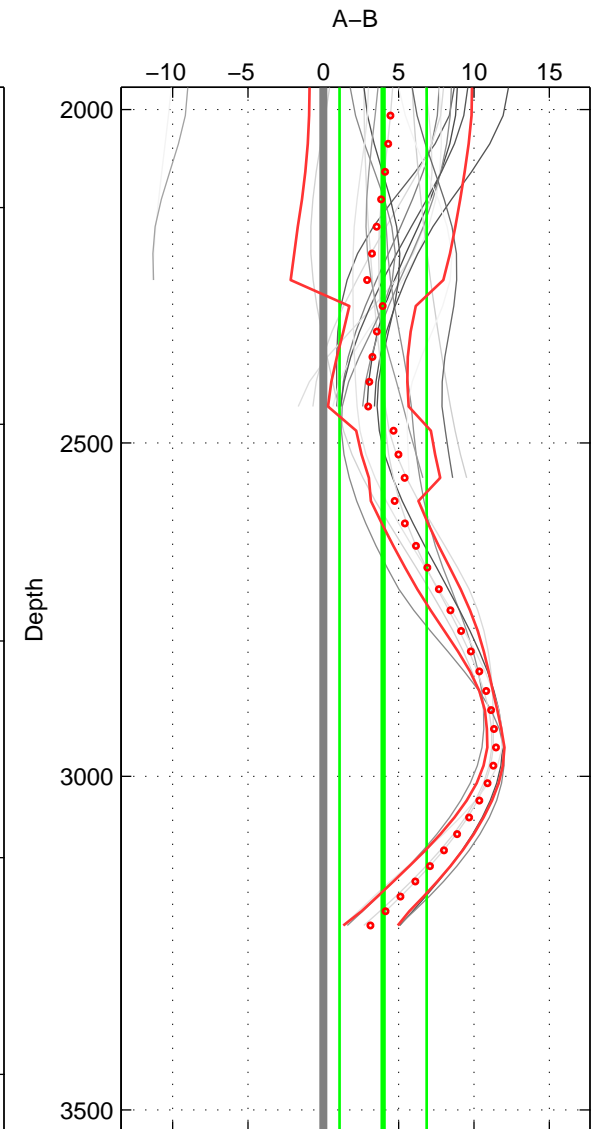

Cruise A (red). Date: Aug 1993 Cruisename: 87-58JH19930730

Cruise B (blue). Date: Aug 1998 Cruisename: 97-58JH19980801

*** "Favourite" values are means of spaces 2 3.

	Offset	O.StDev	Ratio	R.Stdev	Rating
SIGMA:	2.508	1.710	1.001	0.001	3
THETA:	2.309	1.556	1.001	0.001	4
DEPTH:	3.973	2.886	1.002	0.001	4
FAV.:	3.141	2.221	1.001	0.001	4

Profiles of A: 4
 Profiles of B: 13
 Diff profs : 11
 WMoffset (A-B): 2.5083
 WMoffset stdev: 1.7096
 WMratio (A/B): 1.0011
 WMratio stdev: 0.00074458

Quality (1-5): 3

Profiles of A: 4
 Profiles of B: 13
 Diff profs : 11
 WMoffset (A-B): 2.3088
 WMoffset stdev: 1.5564
 WMratio (A/B): 1.001
 WMratio stdev: 0.00067782

Quality (1-5): 4

Profiles of A: 4
 Profiles of B: 17
 Diff profs : 22
 WMoffset (A-B): 3.9726
 WMoffset stdev: 2.8855
 WMratio (A/B): 1.0017
 WMratio stdev: 0.0012559

Quality (1-5): 4