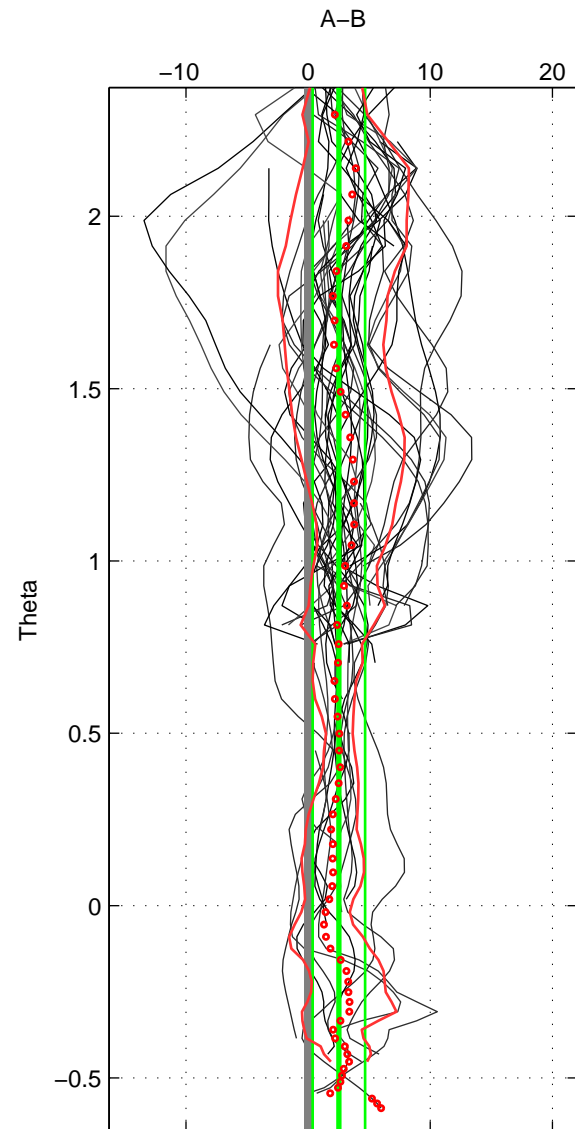

Cruise A (red). Date: Jan 1995 Cruisename: 331-09AR19941213
 Cruise B (blue). Date: Apr 2008 Cruisename: 339-09AR20080322

*** "Favourite" values are means of spaces 1 2 3.

	Offset	O.StDev	Ratio	R.Stdev	Rating
SIGMA:	2.767	2.132	1.001	0.001	5
THETA:	2.520	2.145	1.001	0.001	5
DEPTH:	3.575	3.721	1.002	0.002	5
FAV.:	2.954	2.666	1.001	0.001	5

Profiles of A: 21
 Profiles of B: 55
 Diff profs : 43
 WMoffset (A-B): 2.7669
 WMoffset stdev: 2.1316
 WMratio (A/B): 1.0012
 WMratio stdev: 0.00090574

Quality (1-5): 5

Profiles of A: 21
 Profiles of B: 55
 Diff profs : 43
 WMoffset (A-B): 2.5204
 WMoffset stdev: 2.1451
 WMratio (A/B): 1.0011
 WMratio stdev: 0.00091101

Quality (1-5): 5

Profiles of A: 21
 Profiles of B: 53
 Diff profs : 43
 WMoffset (A-B): 3.5749
 WMoffset stdev: 3.7214
 WMratio (A/B): 1.0015
 WMratio stdev: 0.0015761

Quality (1-5): 5