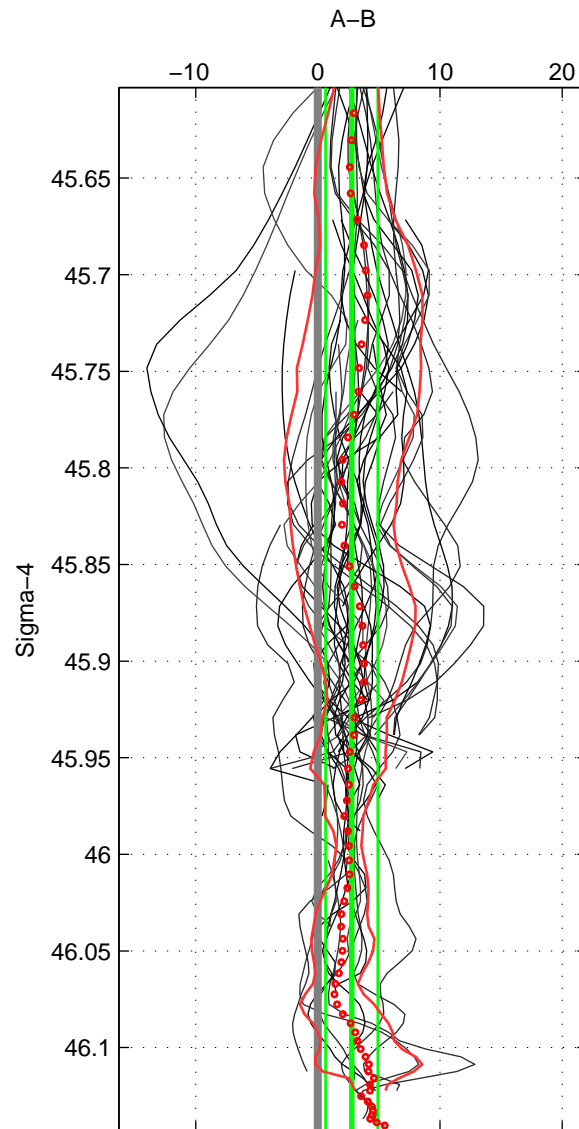

Cruise A (red). Date: Jan 1995 Cruisename: 331-09AR19941213
 Cruise B (blue). Date: Apr 2008 Cruisename: 339-09AR20080322

*** "Favourite" values are means of spaces 1 2 3.

	Offset	O.StDev	Ratio	R.Stdev	Rating
SIGMA:	2.767	2.132	1.001	0.001	5
THETA:	2.520	2.145	1.001	0.001	5
DEPTH:	3.575	3.721	1.002	0.002	5
FAV.:	2.954	2.666	1.001	0.001	5

Profiles of A: 21
 Profiles of B: 55
 Diff profs : 43
 WMoffset (A-B): 2.7669
 WMoffset stdev: 2.1316
 WMratio (A/B): 1.0012
 WMratio stdev: 0.00090574

Quality (1-5): 5

Profiles of A: 21
 Profiles of B: 55
 Diff profs : 43
 WMoffset (A-B): 2.5204
 WMoffset stdev: 2.1451
 WMratio (A/B): 1.0011
 WMratio stdev: 0.00091101

Quality (1-5): 5

Profiles of A: 21
 Profiles of B: 53
 Diff profs : 43
 WMoffset (A-B): 3.5749
 WMoffset stdev: 3.7214
 WMratio (A/B): 1.0015
 WMratio stdev: 0.0015761

Quality (1-5): 5