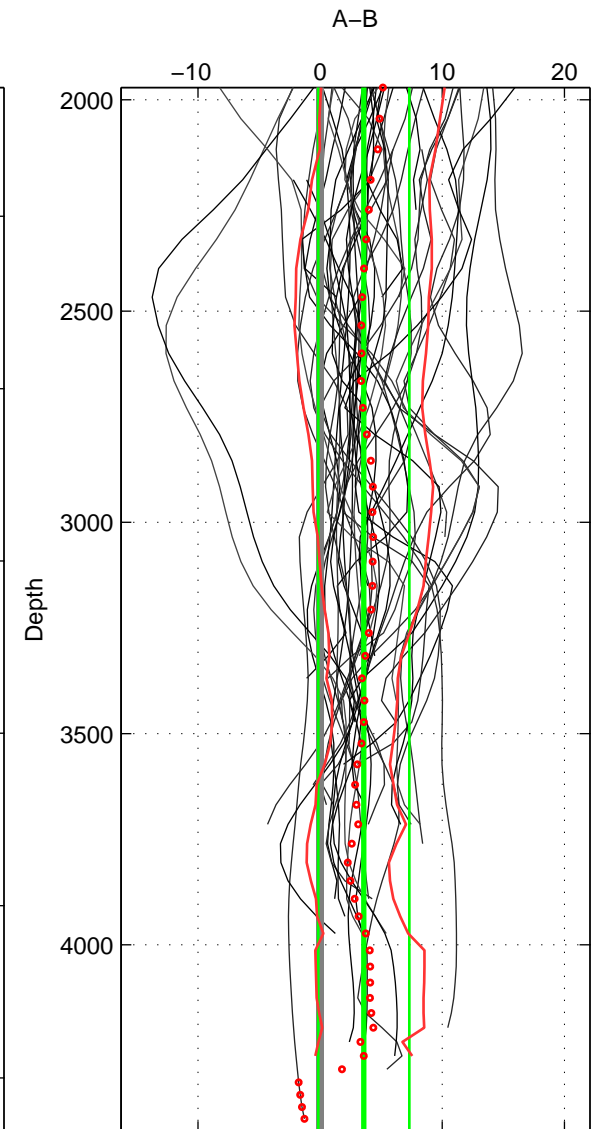

Cruise A (red). Date: Jan 1995 Cruisename: 331-09AR19941213
 Cruise B (blue). Date: Apr 2008 Cruisename: 339-09AR20080322

*** "Favourite" values are means of spaces 1 2 3.

	Offset	O.StDev	Ratio	R.Stdev	Rating
SIGMA:	2.767	2.132	1.001	0.001	5
THETA:	2.520	2.145	1.001	0.001	5
DEPTH:	3.575	3.721	1.002	0.002	5
FAV.:	2.954	2.666	1.001	0.001	5

Profiles of A: 21
 Profiles of B: 55
 Diff profs : 43
 WMoffset (A-B): 2.7669
 WMoffset stdev: 2.1316
 WMratio (A/B): 1.0012
 WMratio stdev: 0.00090574

Quality (1-5): 5

Profiles of A: 21
 Profiles of B: 55
 Diff profs : 43
 WMoffset (A-B): 2.5204
 WMoffset stdev: 2.1451
 WMratio (A/B): 1.0011
 WMratio stdev: 0.00091101

Quality (1-5): 5

Profiles of A: 21
 Profiles of B: 53
 Diff profs : 43
 WMoffset (A-B): 3.5749
 WMoffset stdev: 3.7214
 WMratio (A/B): 1.0015
 WMratio stdev: 0.0015761

Quality (1-5): 5