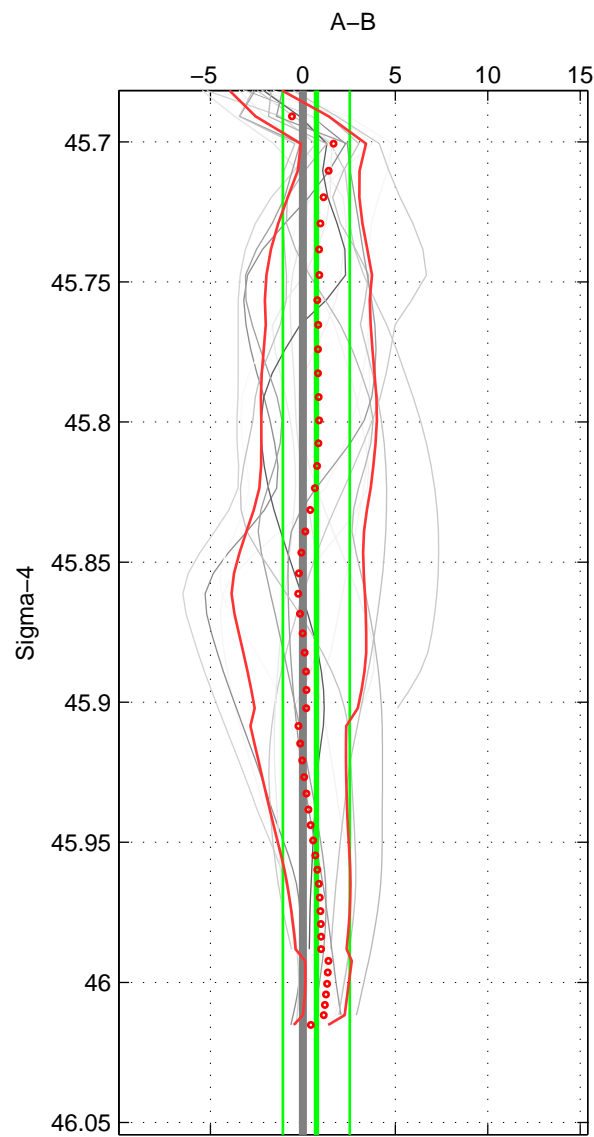

Cruise A (red). Date: Jul 1997 Cruisename: 154-06MT19970707

Cruise B (blue). Date: Sep 2005 Cruisename: 291-64PE20050907

*** "Favourite" values are means of spaces 1 2 3.

	Offset	O.StDev	Ratio	R.Stdev	Rating
SIGMA:	0.729	1.806	1.000	0.001	4
THETA:	0.640	1.916	1.000	0.001	4
DEPTH:	0.624	2.956	1.000	0.001	4
FAV.:	0.664	2.226	1.000	0.001	4

Profiles of A: 4
 Profiles of B: 6
 Diff profs : 17
 WMoffset (A-B): 0.72949
 WMoffset stdev: 1.8065
 WMratio (A/B): 1.0003
 WMratio stdev: 0.00078585

Quality (1-5): 4

Profiles of A: 4
 Profiles of B: 6
 Diff profs : 17
 WMoffset (A-B): 0.64005
 WMoffset stdev: 1.9156
 WMratio (A/B): 1.0003
 WMratio stdev: 0.00083341

Quality (1-5): 4

Profiles of A: 4
 Profiles of B: 6
 Diff profs : 17
 WMoffset (A-B): 0.62369
 WMoffset stdev: 2.9565
 WMratio (A/B): 1.0003
 WMratio stdev: 0.0012836

Quality (1-5): 4