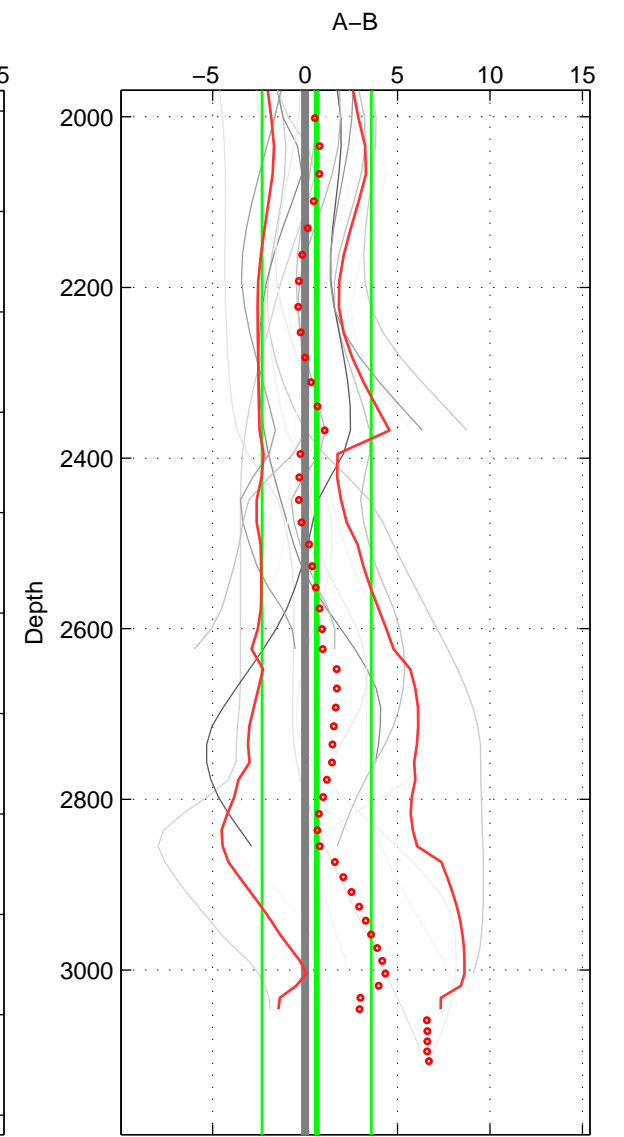

Cruise A (red). Date: Jul 1997 Cruisename: 154-06MT19970707

Cruise B (blue). Date: Sep 2005 Cruisename: 291-64PE20050907

*** "Favourite" values are means of spaces 1 2 3.

	Offset	O.StDev	Ratio	R.Stdev	Rating
SIGMA:	0.729	1.806	1.000	0.001	4
THETA:	0.640	1.916	1.000	0.001	4
DEPTH:	0.624	2.956	1.000	0.001	4
FAV.:	0.664	2.226	1.000	0.001	4

Profiles of A: 4
 Profiles of B: 6
 Diff profs : 17
 WMoffset (A-B): 0.72949
 WMoffset stdev: 1.8065
 WMratio (A/B): 1.0003
 WMratio stdev: 0.00078585

Quality (1-5): 4

Profiles of A: 4
 Profiles of B: 6
 Diff profs : 17
 WMoffset (A-B): 0.64005
 WMoffset stdev: 1.9156
 WMratio (A/B): 1.0003
 WMratio stdev: 0.00083341

Quality (1-5): 4

Profiles of A: 4
 Profiles of B: 6
 Diff profs : 17
 WMoffset (A-B): 0.62369
 WMoffset stdev: 2.9565
 WMratio (A/B): 1.0003
 WMratio stdev: 0.0012836

Quality (1-5): 4