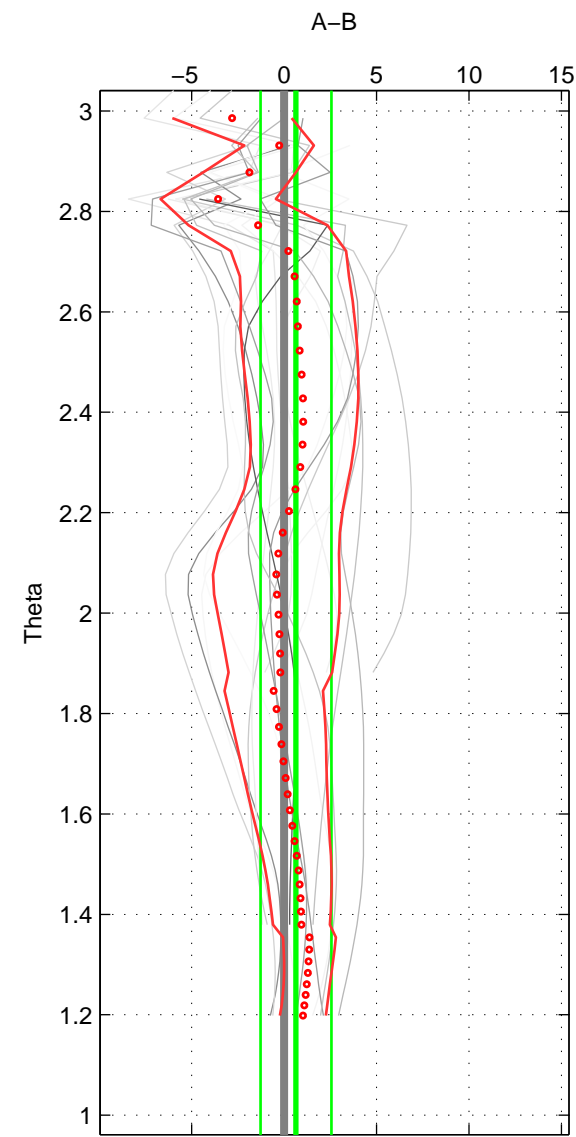

Cruise A (red). Date: Jul 1997 Cruisename: 154-06MT19970707

Cruise B (blue). Date: Sep 2005 Cruisename: 291-64PE20050907

*** "Favourite" values are means of spaces 1 2 3.

	Offset	O.StDev	Ratio	R.Stdev	Rating
SIGMA:	0.729	1.806	1.000	0.001	4
THETA:	0.640	1.916	1.000	0.001	4
DEPTH:	0.624	2.956	1.000	0.001	4
FAV.:	0.664	2.226	1.000	0.001	4

Profiles of A: 4
 Profiles of B: 6
 Diff profs : 17
 WMoffset (A-B): 0.72949
 WMoffset stdev: 1.8065
 WMratio (A/B): 1.0003
 WMratio stdev: 0.00078585

Quality (1-5): 4

Profiles of A: 4
 Profiles of B: 6
 Diff profs : 17
 WMoffset (A-B): 0.64005
 WMoffset stdev: 1.9156
 WMratio (A/B): 1.0003
 WMratio stdev: 0.00083341

Quality (1-5): 4

Profiles of A: 4
 Profiles of B: 6
 Diff profs : 17
 WMoffset (A-B): 0.62369
 WMoffset stdev: 2.9565
 WMratio (A/B): 1.0003
 WMratio stdev: 0.0012836

Quality (1-5): 4