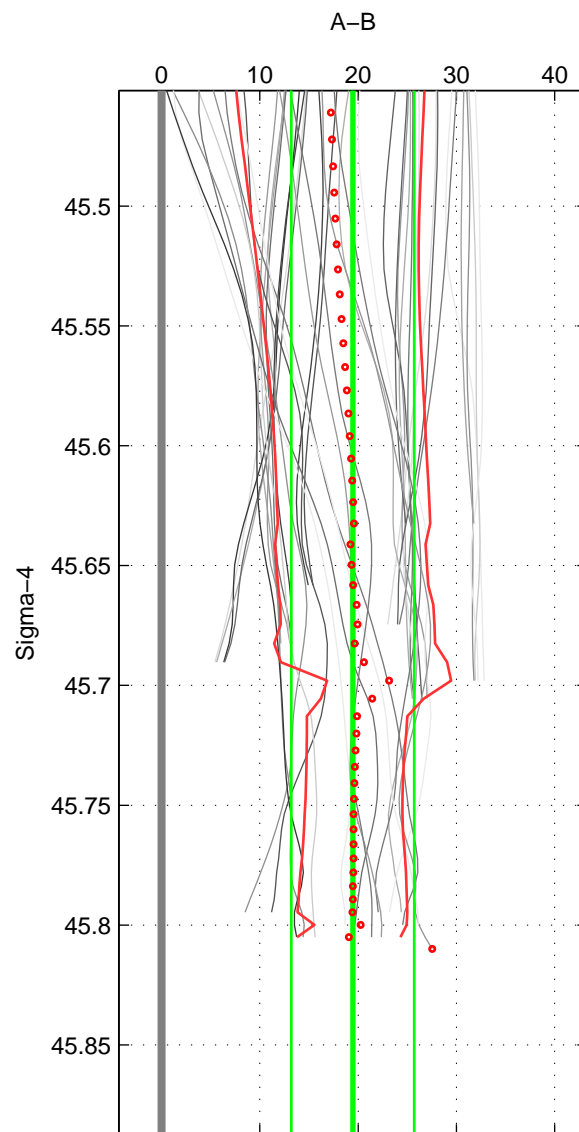

Cruise A (red). Date: Oct 2007 Cruisename: 613-49NZ20071008  
 Cruise B (blue). Date: Jun 1993 Cruisename: 617-49OS19930611

\*\*\* "Favourite" values are means of spaces 1 2.

	Offset	O.StDev	Ratio	R.Stdev	Rating
SIGMA:	19.463	6.247	1.008	0.003	4
THETA:	18.788	6.084	1.008	0.003	4
DEPTH:	19.447	5.726	1.008	0.002	3
FAV. :	19.125	6.166	1.008	0.003	4

Profiles of A: 17  
 Profiles of B: 13  
 Diff profs : 39  
 WMoffset (A-B): 19.4627  
 WMoffset stdev: 6.2475  
 WMratio (A/B): 1.0081  
 WMratio stdev: 0.0026282

Quality (1-5): 4

Profiles of A: 17  
 Profiles of B: 13  
 Diff profs : 39  
 WMoffset (A-B): 18.7879  
 WMoffset stdev: 6.0843  
 WMratio (A/B): 1.0078  
 WMratio stdev: 0.0025581

Quality (1-5): 4

Profiles of A: 17  
 Profiles of B: 13  
 Diff profs : 39  
 WMoffset (A-B): 19.4468  
 WMoffset stdev: 5.7262  
 WMratio (A/B): 1.0081  
 WMratio stdev: 0.0024066

Quality (1-5): 3