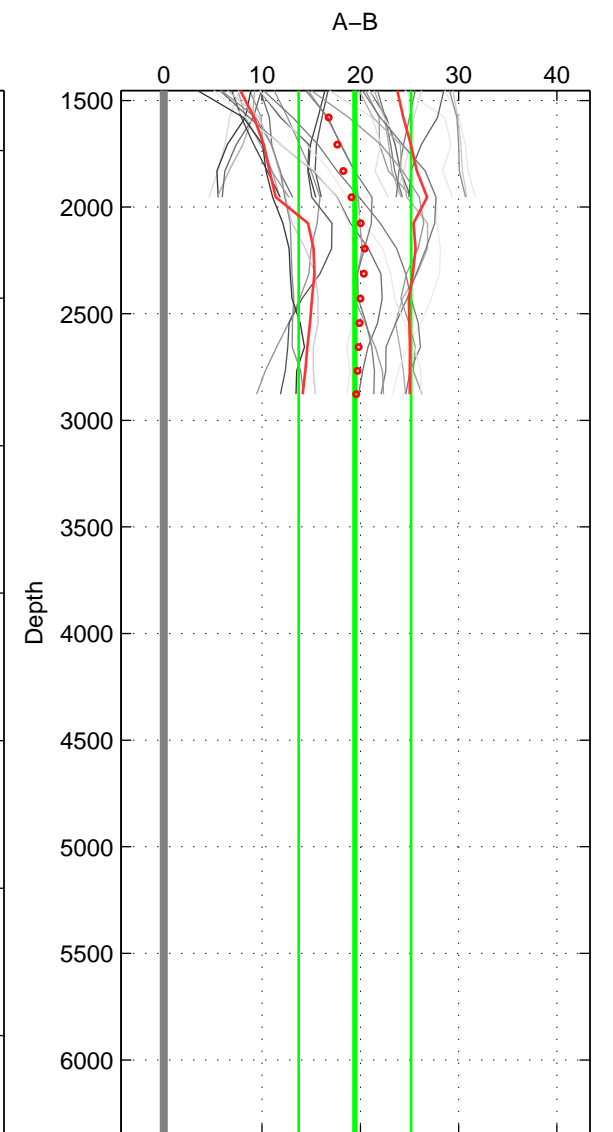

Cruise A (red). Date: Oct 2007 Cruisename: 613-49NZ20071008  
 Cruise B (blue). Date: Jun 1993 Cruisename: 617-49OS19930611

\*\*\* "Favourite" values are means of spaces 1 2.

	Offset	O.StDev	Ratio	R.Stdev	Rating
SIGMA:	19.463	6.247	1.008	0.003	4
THETA:	18.788	6.084	1.008	0.003	4
DEPTH:	19.447	5.726	1.008	0.002	3
FAV. :	19.125	6.166	1.008	0.003	4

Profiles of A: 17  
 Profiles of B: 13  
 Diff profs : 39  
 WMoffset (A-B): 19.4627  
 WMoffset stdev: 6.2475  
 WMratio (A/B): 1.0081  
 WMratio stdev: 0.0026282

Quality (1-5): 4

Profiles of A: 17  
 Profiles of B: 13  
 Diff profs : 39  
 WMoffset (A-B): 18.7879  
 WMoffset stdev: 6.0843  
 WMratio (A/B): 1.0078  
 WMratio stdev: 0.0025581

Quality (1-5): 4

Profiles of A: 17  
 Profiles of B: 13  
 Diff profs : 39  
 WMoffset (A-B): 19.4468  
 WMoffset stdev: 5.7262  
 WMratio (A/B): 1.0081  
 WMratio stdev: 0.0024066

Quality (1-5): 3