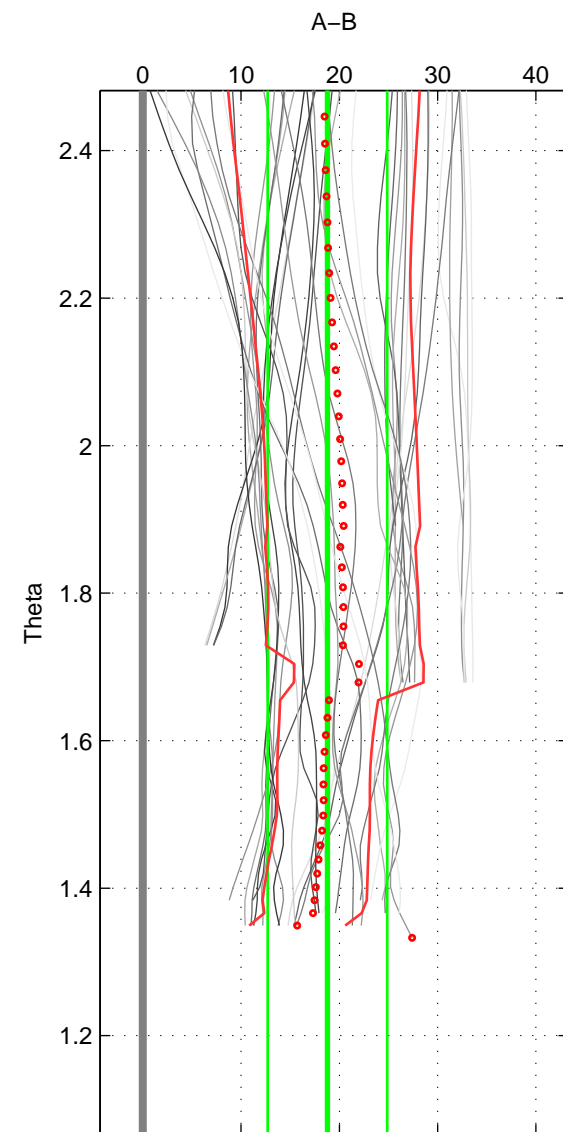

Cruise A (red). Date: Oct 2007 Cruisename: 613-49NZ20071008  
 Cruise B (blue). Date: Jun 1993 Cruisename: 617-49OS19930611

\*\*\* "Favourite" values are means of spaces 1 2.

	Offset	O.StDev	Ratio	R.Stdev	Rating
SIGMA:	19.463	6.247	1.008	0.003	4
THETA:	18.788	6.084	1.008	0.003	4
DEPTH:	19.447	5.726	1.008	0.002	3
FAV. :	19.125	6.166	1.008	0.003	4

Profiles of A: 17  
 Profiles of B: 13  
 Diff profs : 39  
 WMoffset (A-B): 19.4627  
 WMoffset stdev: 6.2475  
 WMratio (A/B): 1.0081  
 WMratio stdev: 0.0026282

Quality (1-5): 4

Profiles of A: 17  
 Profiles of B: 13  
 Diff profs : 39  
 WMoffset (A-B): 18.7879  
 WMoffset stdev: 6.0843  
 WMratio (A/B): 1.0078  
 WMratio stdev: 0.0025581

Quality (1-5): 4

Profiles of A: 17  
 Profiles of B: 13  
 Diff profs : 39  
 WMoffset (A-B): 19.4468  
 WMoffset stdev: 5.7262  
 WMratio (A/B): 1.0081  
 WMratio stdev: 0.0024066

Quality (1-5): 3