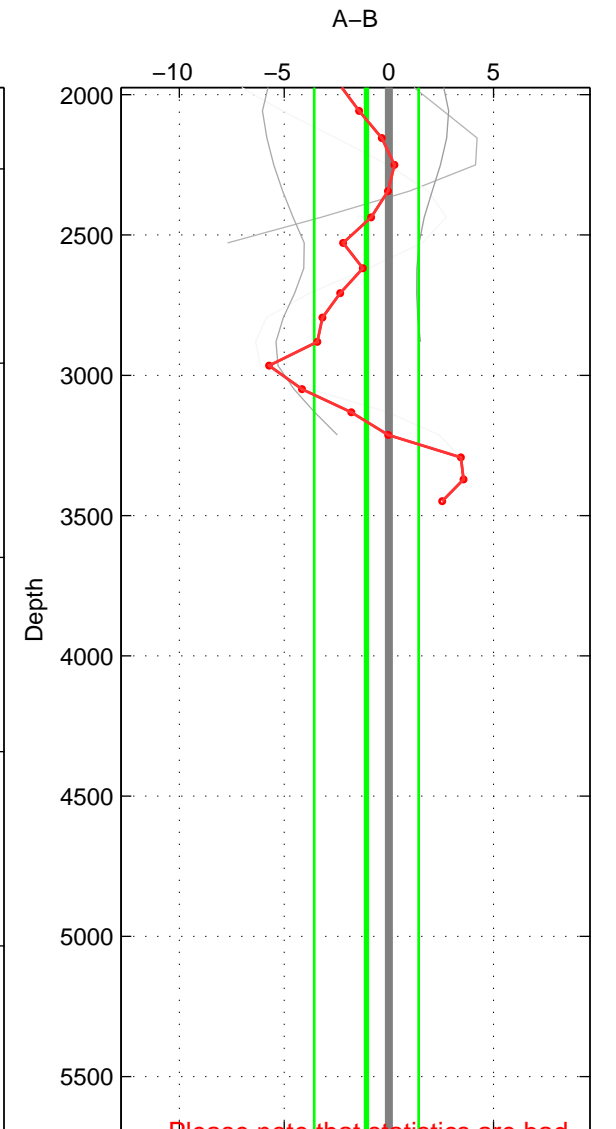

Cruise A (red). Date: Apr 2003 Cruisename: 214-29HE20030408

Cruise B (blue). Date: Jul 1981 Cruisename: 220-316N19810401

\*\*\* "Favourite" values are means of spaces 1 2.

	Offset	O.StDev	Ratio	R.Stdev	Rating
SIGMA:	-1.512	4.003	0.999	0.002	3
THETA:	-2.065	4.162	0.999	0.002	3
DEPTH:	-1.066	2.493	1.000	0.001	2
FAV. :	-1.788	4.083	0.999	0.002	3

Profiles of A: 4  
 Profiles of B: 4  
 Diff profs : 4  
 WMoffset (A-B): -1.5125  
 WMoffset stdev: 4.003  
 WMratio (A/B): 0.99935  
 WMratio stdev: 0.0017124

Quality (1-5): 3

Profiles of A: 4  
 Profiles of B: 4  
 Diff profs : 4  
 WMoffset (A-B): -2.0645  
 WMoffset stdev: 4.1624  
 WMratio (A/B): 0.99912  
 WMratio stdev: 0.0017826

Quality (1-5): 3

Profiles of A: 4  
 Profiles of B: 4  
 Diff profs : 4  
 WMoffset (A-B): -1.0663  
 WMoffset stdev: 2.4932  
 WMratio (A/B): 0.99955  
 WMratio stdev: 0.0010647

Quality (1-5): 2

Please note that statistics are bad.