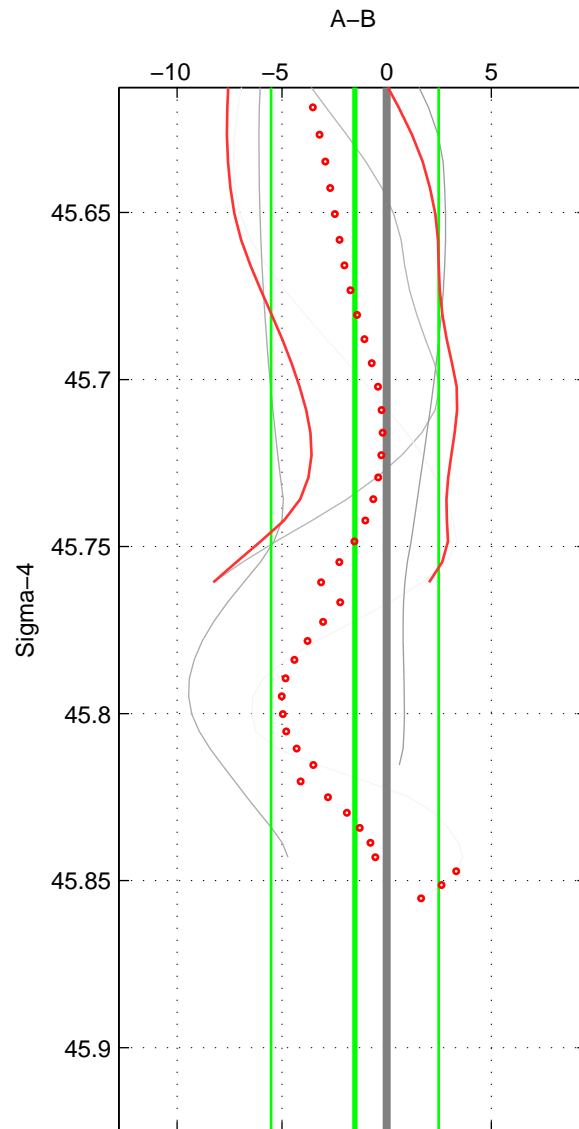

Cruise A (red). Date: Apr 2003 Cruisename: 214-29HE20030408

Cruise B (blue). Date: Jul 1981 Cruisename: 220-316N19810401

\*\*\* "Favourite" values are means of spaces 1 2.

	Offset	O.StDev	Ratio	R.Stdev	Rating
SIGMA:	-1.512	4.003	0.999	0.002	3
THETA:	-2.065	4.162	0.999	0.002	3
DEPTH:	-1.066	2.493	1.000	0.001	2
FAV. :	-1.788	4.083	0.999	0.002	3

Profiles of A: 4  
 Profiles of B: 4  
 Diff profs : 4  
 WMoffset (A-B): -1.5125  
 WMoffset stdev: 4.003  
 WMratio (A/B): 0.99935  
 WMratio stdev: 0.0017124

Quality (1-5): 3

Profiles of A: 4  
 Profiles of B: 4  
 Diff profs : 4  
 WMoffset (A-B): -2.0645  
 WMoffset stdev: 4.1624  
 WMratio (A/B): 0.99912  
 WMratio stdev: 0.0017826

Quality (1-5): 3

Profiles of A: 4  
 Profiles of B: 4  
 Diff profs : 4  
 WMoffset (A-B): -1.0663  
 WMoffset stdev: 2.4932  
 WMratio (A/B): 0.99955  
 WMratio stdev: 0.0010647

Quality (1-5): 2

Please note that statistics are bad.