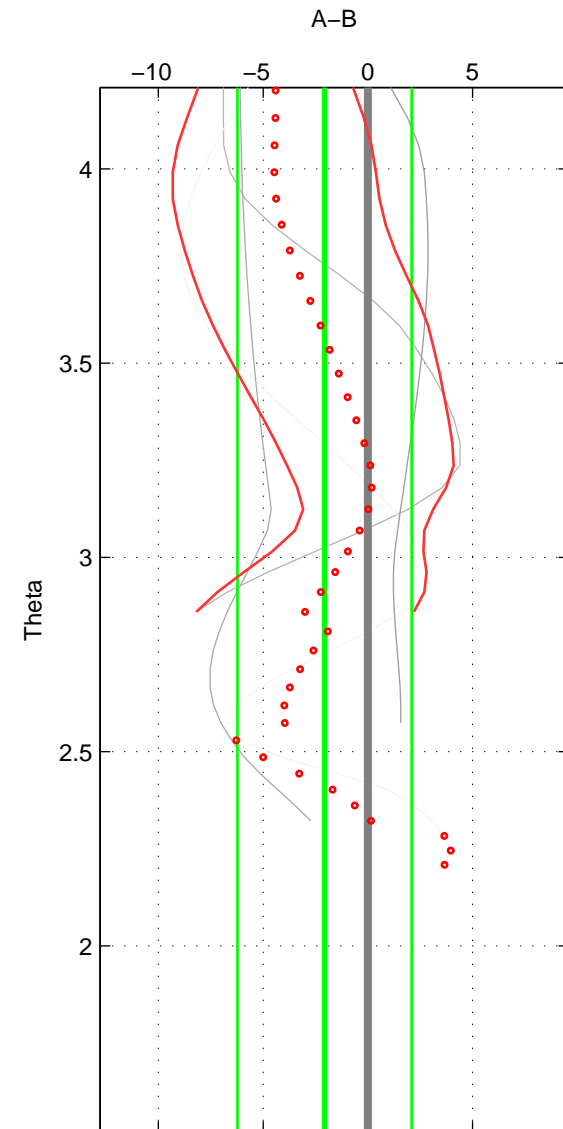

Cruise A (red). Date: Apr 2003 Cruisename: 214-29HE20030408

Cruise B (blue). Date: Jul 1981 Cruisename: 220-316N19810401

\*\*\* "Favourite" values are means of spaces 1 2.

	Offset	O.StDev	Ratio	R.Stdev	Rating
SIGMA:	-1.512	4.003	0.999	0.002	3
THETA:	-2.065	4.162	0.999	0.002	3
DEPTH:	-1.066	2.493	1.000	0.001	2
FAV. :	-1.788	4.083	0.999	0.002	3

Profiles of A: 4  
 Profiles of B: 4  
 Diff profs : 4  
 WMoffset (A-B): -1.5125  
 WMoffset stdev: 4.003  
 WMratio (A/B): 0.99935  
 WMratio stdev: 0.0017124

Quality (1-5): 3

Profiles of A: 4  
 Profiles of B: 4  
 Diff profs : 4  
 WMoffset (A-B): -2.0645  
 WMoffset stdev: 4.1624  
 WMratio (A/B): 0.99912  
 WMratio stdev: 0.0017826

Quality (1-5): 3

Profiles of A: 4  
 Profiles of B: 4  
 Diff profs : 4  
 WMoffset (A-B): -1.0663  
 WMoffset stdev: 2.4932  
 WMratio (A/B): 0.99955  
 WMratio stdev: 0.0010647

Quality (1-5): 2

Please note that statistics are bad.