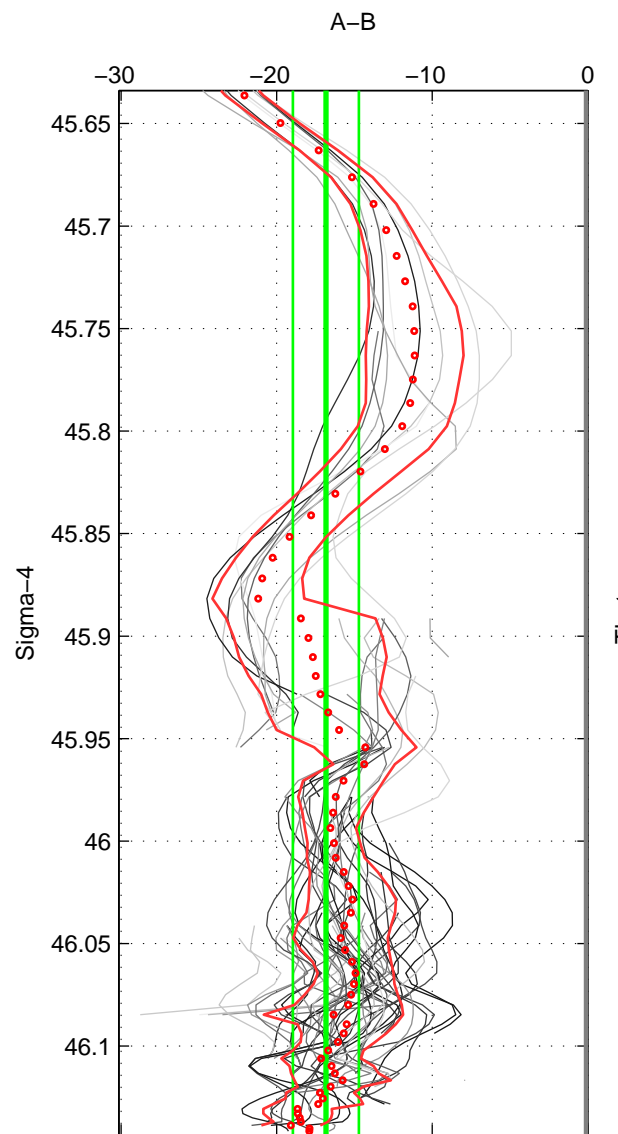

Cruise A (red). Date: Apr 2008 Cruisename: 339-09AR20080322  
 Cruise B (blue). Date: Jan 1995 Cruisename: 384-49HH19941213

\*\*\* "Favourite" values are means of spaces 1 2 3.

	Offset	O.StDev	Ratio	R.Stdev	Rating
SIGMA:	-16.831	2.120	0.993	0.001	5
THETA:	-16.386	2.095	0.993	0.001	5
DEPTH:	-16.414	3.688	0.993	0.002	5
FAV. :	-16.544	2.634	0.993	0.001	5

Profiles of A: 24  
 Profiles of B: 7  
 Diff profs : 58  
 WMoffset (A-B): -16.8313  
 WMoffset stdev: 2.1195  
 WMratio (A/B): 0.99289  
 WMratio stdev: 0.00089435

Quality (1-5): 5

Profiles of A: 24  
 Profiles of B: 7  
 Diff profs : 58  
 WMoffset (A-B): -16.3864  
 WMoffset stdev: 2.0952  
 WMratio (A/B): 0.99308  
 WMratio stdev: 0.00088226

Quality (1-5): 5

Profiles of A: 23  
 Profiles of B: 7  
 Diff profs : 55  
 WMoffset (A-B): -16.414  
 WMoffset stdev: 3.6879  
 WMratio (A/B): 0.99308  
 WMratio stdev: 0.0015422

Quality (1-5): 5