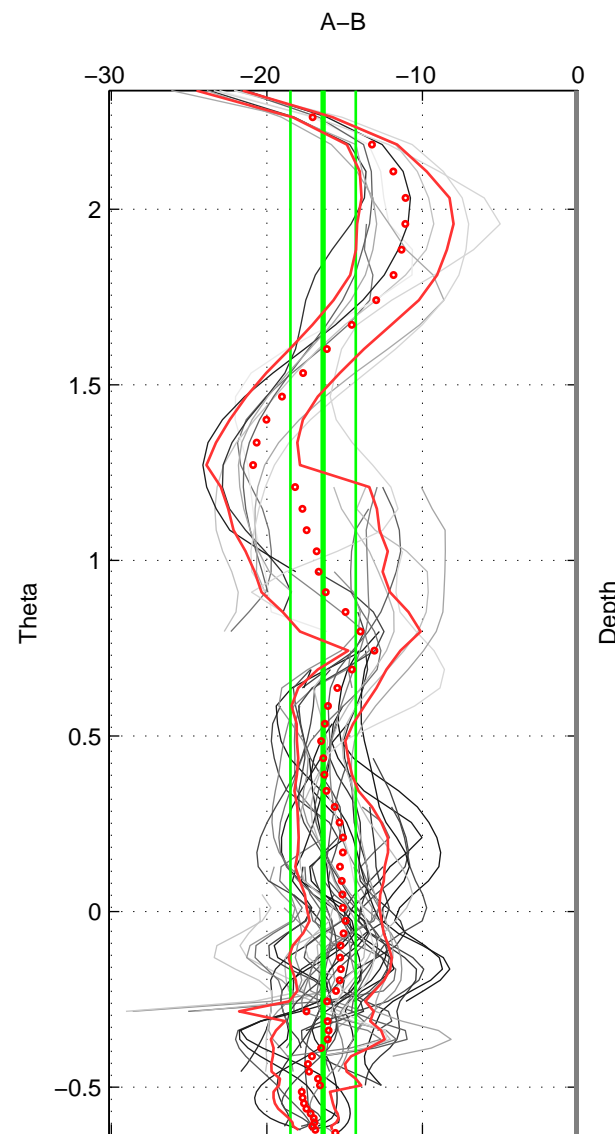

Cruise A (red). Date: Apr 2008 Cruisename: 339-09AR20080322  
 Cruise B (blue). Date: Jan 1995 Cruisename: 384-49HH19941213

\*\*\* "Favourite" values are means of spaces 1 2 3.

	Offset	O.StDev	Ratio	R.Stdev	Rating
SIGMA:	-16.831	2.120	0.993	0.001	5
THETA:	-16.386	2.095	0.993	0.001	5
DEPTH:	-16.414	3.688	0.993	0.002	5
FAV. :	-16.544	2.634	0.993	0.001	5

Profiles of A: 24  
 Profiles of B: 7  
 Diff profs : 58  
 WMoffset (A-B): -16.8313  
 WMoffset stdev: 2.1195  
 WMratio (A/B): 0.99289  
 WMratio stdev: 0.00089435

Quality (1-5): 5

Profiles of A: 24  
 Profiles of B: 7  
 Diff profs : 58  
 WMoffset (A-B): -16.3864  
 WMoffset stdev: 2.0952  
 WMratio (A/B): 0.99308  
 WMratio stdev: 0.00088226

Quality (1-5): 5

Profiles of A: 23  
 Profiles of B: 7  
 Diff profs : 55  
 WMoffset (A-B): -16.414  
 WMoffset stdev: 3.6879  
 WMratio (A/B): 0.99308  
 WMratio stdev: 0.0015422

Quality (1-5): 5