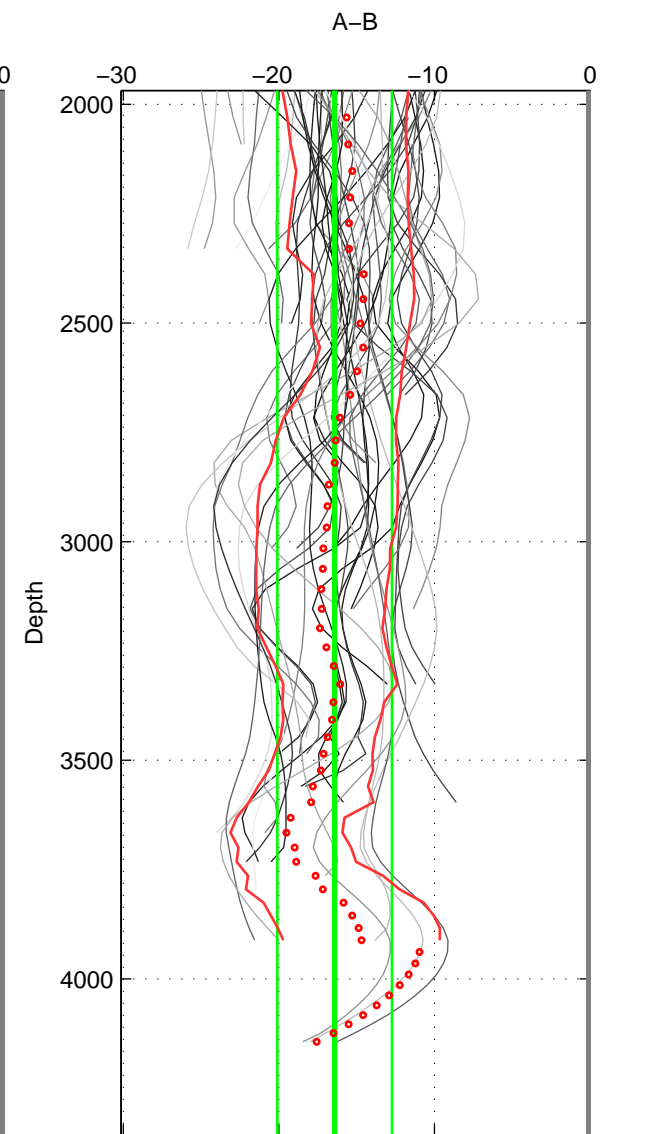

Cruise A (red). Date: Apr 2008 Cruisename: 339-09AR20080322  
 Cruise B (blue). Date: Jan 1995 Cruisename: 384-49HH19941213

\*\*\* "Favourite" values are means of spaces 1 2 3.

	Offset	O.StDev	Ratio	R.Stdev	Rating
SIGMA:	-16.831	2.120	0.993	0.001	5
THETA:	-16.386	2.095	0.993	0.001	5
DEPTH:	-16.414	3.688	0.993	0.002	5
FAV. :	-16.544	2.634	0.993	0.001	5

Profiles of A: 24  
 Profiles of B: 7  
 Diff profs : 58  
 WMoffset (A-B): -16.8313  
 WMoffset stdev: 2.1195  
 WMratio (A/B): 0.99289  
 WMratio stdev: 0.00089435

Quality (1-5): 5

Profiles of A: 24  
 Profiles of B: 7  
 Diff profs : 58  
 WMoffset (A-B): -16.3864  
 WMoffset stdev: 2.0952  
 WMratio (A/B): 0.99308  
 WMratio stdev: 0.00088226

Quality (1-5): 5

Profiles of A: 23  
 Profiles of B: 7  
 Diff profs : 55  
 WMoffset (A-B): -16.414  
 WMoffset stdev: 3.6879  
 WMratio (A/B): 0.99308  
 WMratio stdev: 0.0015422

Quality (1-5): 5